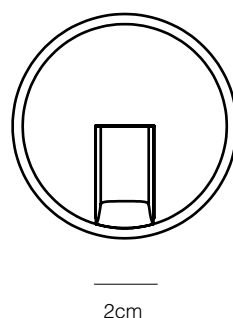

Type Range Accessories

ANGLEPOISE®

Type Range Accessories | Technical Sheet

Designed by Sir Kenneth Grange

Product

Desk Clamp - Jet Black
Desk Clamp - Alpine White
Desk Clamp - Slate Grey
Desk Clamp - Silver Lustre
Desk Insert - Jet Black
Desk Insert - Alpine White
Desk Insert - Slate Grey
Desk Insert - Silver Lustre
Wall Bracket - Jet Black
Wall Bracket - Alpine White
Wall Bracket - Slate Grey
Wall Bracket - Silver Lustre
Floor Pole - Jet Black
Floor Pole - Alpine White
Floor Pole - Slate Grey
Floor Pole - Silver Lustre

Description

Our new Type Range Accessories extend the possible uses of our Type 75™, Type 75™ Mini and Type 1228™ collections both on and off the desk. Alongside functional refinements such as a cable management option on the Wall Bracket and a more compact profile on the Desk Clamp, all 4 pieces now also have colour-matched finishes for seamless integration with their corresponding products.

Materials

- Desk Clamp
  - Painted or brushed aluminium body
  - Plated steel fittings
  - Packaging (L x W x H): 15cm x 5.5cm x 10cm
  - Packaged Weight: 0.49kg
- Desk Insert
  - Steel and aluminium construction
  - Packaging (L x W x H): 6.5cm x 3.5cm x 6.5cm
  - Packaged Weight: 0.12kg
- Wall Bracket
  - Die cast aluminium body
  - Plated steel back plate
  - Packaging (L x W x H): 10cm x 6cm x 10cm
  - Packaged Weight: 0.12kg
- Floor Pole
  - Cast iron base with aluminium cover
  - Steel or aluminium pole
  - Packaging (L x W x H): 44.5cm x 30cm x 9.5cm
  - Packaged Weight: 4.2kg