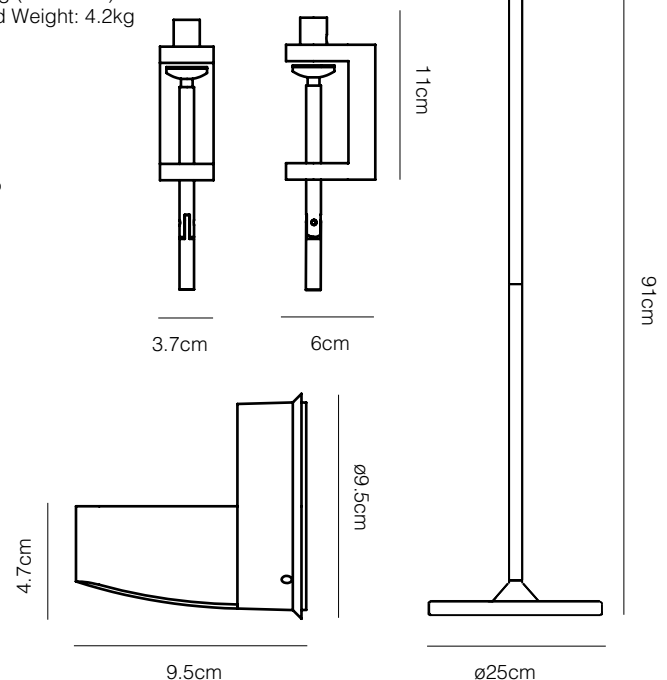

Type Range Accessories

ANGLEPOISE®

Type Range Accessories | Technical Sheet

Designed by Sir Kenneth Grange

Product

Desk Clamp - Jet Black
Desk Clamp - Alpine White
Desk Clamp - Slate Grey
Desk Clamp - Silver Lustre
Desk Insert - Jet Black
Desk Insert - Alpine White
Desk Insert - Slate Grey
Desk Insert - Silver Lustre
Wall Bracket - Jet Black
Wall Bracket - Alpine White
Wall Bracket - Slate Grey
Wall Bracket - Silver Lustre
Floor Pole - Jet Black
Floor Pole - Alpine White
Floor Pole - Slate Grey
Floor Pole - Silver Lustre

Description

Our new Type Range Accessories extend the possible uses of our Type 75™, Type 75™ Mini and Type 1228™ collections both on and off the desk. Alongside functional refinements such as a cable management option on the Wall Bracket and a more compact profile on the Desk Clamp, all 4 pieces now also have colour-matched finishes for seamless integration with their corresponding products.

Materials

- Desk Clamp
  - Painted or brushed aluminium body
  - Plated steel fittings
  - Packaging (L x W x H): 15cm x 5.5cm x 10cm
  - Packaged Weight: 0.49kg
- Desk Insert
  - Steel and aluminium construction
  - Packaging (L x W x H): 6.5cm x 3.5cm x 6.5cm
  - Packaged Weight: 0.12kg
- Wall Bracket
  - Die cast aluminium body
  - Plated steel back plate
  - Packaging (L x W x H): 10cm x 6cm x 10cm
  - Packaged Weight: 0.12kg
- Floor Pole
  - Cast iron base with aluminium cover
  - Steel or aluminium pole
  - Packaging (L x W x H): 44.5cm x 30cm x 9.5cm
  - Packaged Weight: 4.2kg