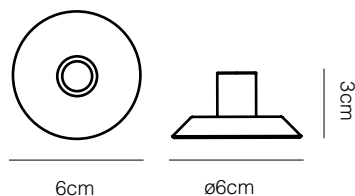

Type Range Accessories

ANGLEPOISE®

Type Range Accessories | Technical Sheet

Designed by Sir Kenneth Grange

Product

Desk Clamp - Jet Black
Desk Clamp - Alpine White
Desk Clamp - Slate Grey
Desk Clamp - Silver Lustre
Desk Insert - Jet Black
Desk Insert - Alpine White
Desk Insert - Slate Grey
Desk Insert - Silver Lustre
Wall Bracket - Jet Black
Wall Bracket - Alpine White
Wall Bracket - Slate Grey
Wall Bracket - Silver Lustre
Floor Pole - Jet Black
Floor Pole - Alpine White
Floor Pole - Slate Grey
Floor Pole - Silver Lustre

Description

Our new Type Range Accessories extend the possible uses of our Type 75™, Type 75™ Mini and Type 1228™ collections both on and off the desk. Alongside functional refinements such as a cable management option on the Wall Bracket and a more compact profile on the Desk Clamp, all 4 pieces now also have colour-matched finishes for seamless integration with their corresponding products.

Materials

- Desk Clamp
  - Painted or brushed aluminium body
  - Plated steel fittings
  - Packaging (L x W x H): 15cm x 5.5cm x 10cm
  - Packaged Weight: 0.49kg
- Desk Insert
  - Steel and aluminium construction
  - Packaging (L x W x H): 6.5cm x 3.5cm x 6.5cm
  - Packaged Weight: 0.12kg
- Wall Bracket
  - Die cast aluminium body
  - Plated steel back plate
  - Packaging (L x W x H): 10cm x 6cm x 10cm
  - Packaged Weight: 0.12kg
- Floor Pole
  - Cast iron base with aluminium cover
  - Steel or aluminium pole
  - Packaging (L x W x H): 44.5cm x 30cm x 9.5cm
  - Packaged Weight: 4.2kg