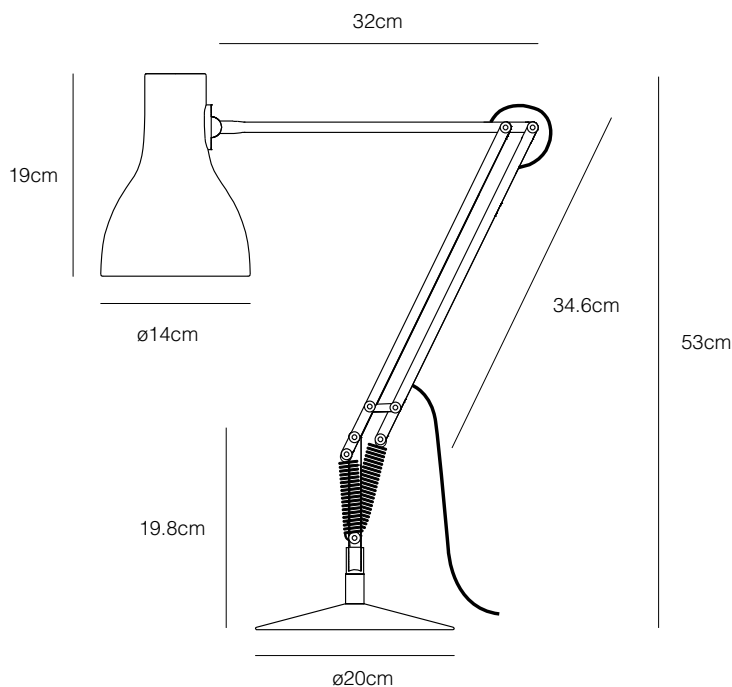

Type 75™ Desk Lamp

Type 75™ Collection | Technical Sheet

ANGLEPOISE®

Launched In 2004 | Designed by Sir Kenneth Grange

Product

Desk Lamp - Jet Black
Desk Lamp - Alpine White
Desk Lamp - Silver Lustre
Lamp with Clamp - Jet Black
Lamp with Clamp - Alpine White
Lamp with Clamp - Silver Lustre
Lamp with Wall Bracket - Jet Black
Lamp with Wall Bracket - Alpine White
Lamp with Wall Bracket - Silver Lustre
Lamp with Insert - Jet Black
Lamp with Insert - Alpine White
Lamp with Insert - Silver Lustre

Accessories are colour-matched.
Lamps with accessories come with a table base.

Description

We have spent 80 years refining exactly what a task lamp can and should be and here it is. Our best-selling Type 75™ desk lamp combines all the high quality fittings and features you have come to expect from an Anglepoise®, with elegant, classic looks, flowing movement and full adjustability.

Materials

- Matt paint or brushed aluminium finish
- Aluminium shade
- Aluminium arms
- Chrome plated fittings
- Cast iron base with aluminium cover
- IP20 rating
- Anglepoise® constant tension spring technology

Dimensions

- Shade diameter: 14cm
- Shade height: 19cm
- Max reach: 66cm (from base to shade)
- Base diameter: 20cm
- Cable length: 200cm
- Lamp Packaging (L x W x H): 31cm x 17cm x 44cm
- Lamp Packaged Weight: 3.65kg

Electrical

- Voltage 220/240V, 50/60Hz
- Class II - Double insulated
- Note: Bulb weight critical for balance. Approximate bulb weight 25-60g
- Integrated shade switch
- Plug: 3-pin UK plug to BS 1363
- E27 lamp holder
- Maximum permitted bulb: 20W CFL / 10W LED E27
- Supplied with compatible 6W LED E27 bulb
  - Luminous Intensity: 470lm
  - Life: 15,000 Hours
  - Non-dimmable
  - Colour Temperature: 2700K
  - CRI (Ra): 80

Bulb
included

Accessories
available