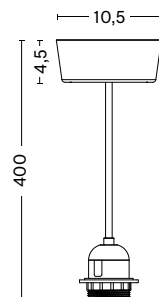

MATERIAL

CEILING MOUNT / Textured ABS.

CORD / Braided textile with silicone isolation.

COLOUR

Please note that the colour code is indicative.

Available in 1 colour

/ Soft Black (RAL 9004)

CERTIFICATIONS

/ CE approved: This product has been assessed and complies with the essential requirements of the relevant European directives.

Tested according to the following European EN / IEC standards which relate specifically to electrical lighting products including:

/ EN 60598-2-4:1997 (portable luminaires)

/ EN 60598-1:2015 (general requirements)

DIMENSIONS

DIAMETER / 10,5 cm / 4.1"

CORD LENGTH / 400 cm / 157.5"

TECHNICAL SPECIFICATIONS

/ LIGHT SOURCE / LED E27

/ POWER (WATTS) / MAX. 15W

/ DIMMABLE / Yes*

/ POWER SUPPLY / 220-240V AC at 50-60Hz

/ CORD LENGTH / 400 cm

/ SWITCH / No

*If used in conjunction with a wall mounted dimmer and suitable LED bulb. Bulb not included.

DOWNLOADS

Packshots and lifestyle photos, 2D / 3D files, care and maintenance instructions, CE attestation of conformity certificates, product fact sheets, and product presentations are available in our Image Bank at hay.com.

[Link to downloads.](#)

HAY