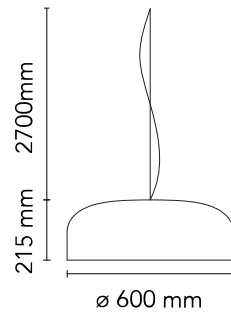

Are you a professional and your project needs consulting and support?

[BOOK AN APPOINTMENT](#)

Main specifications

| | |
|-------------------|---------------------|
| EAN | 8059607031346 |
| Mounting | Suspension |
| Environments | Indoor dry location |
| Light Source Type | Bulb |
| Lamp category | Halogen |
| Lamp type | A70 |
| Lamp holders | E27 |
| Ilcos | HSGSA |
| Bulb finish | Frosted |
| Number of heads | 4 |
| Power (W) | 70 |
| System power (W) | 280 |

Physical

| | |
|-----------------------|-------|
| Colour | Black |
| Length (mm) | 600 |
| Cord length (mm) | 2700 |
| Canopy dimension (mm) | 36 |
| Canopy width (mm) | 146 |
| Net weight (kg) | 4.5 |
| Package height (mm) | 310 |
| Package width (mm) | 710 |
| Package length (mm) | 710 |
| Package volume (m3) | 0.16 |
| IP internal | 20 |