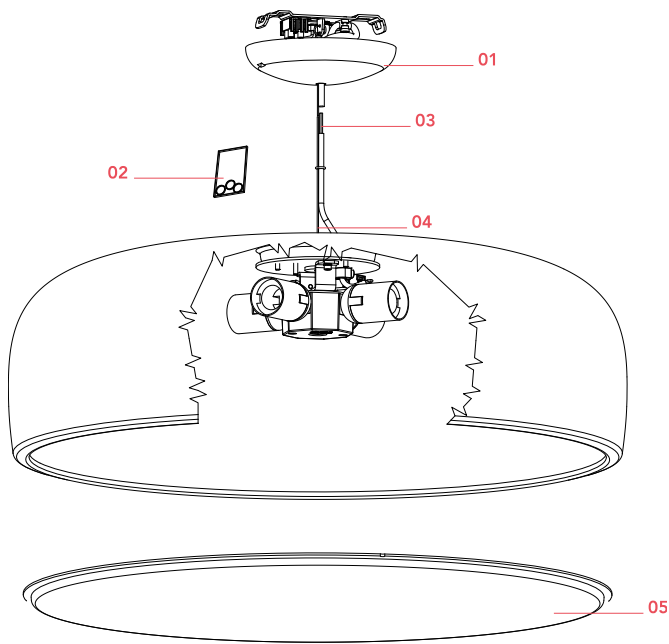

Physical

| | |
|-----------------------|-------|
| Colour | Black |
| Length (mm) | 600 |
| Cord length (mm) | 2700 |
| Canopy dimension (mm) | 36 |
| Canopy width (mm) | 146 |
| Net weight (kg) | 4.5 |
| Package height (mm) | 310 |
| Package width (mm) | 710 |
| Package length (mm) | 710 |
| Package volume (m3) | 0.16 |
| IP internal | 20 |

NOT INCLUDED

RF32288

LED Lamp E27 15W 2700K T38

Spare Parts

- | | | |
|-----|--|-----------|
| 01. | Black rose assembly | RA3690230 |
| 02. | Kit of 5 or rings | RF05382 |
| 03. | Wiring 2,7m FEP/PVC 3x0,75 Transparent | RF29907 |
| 04. | 3 mt steel cable \varnothing 1,2 with 19 winded wires | RF29665 |
| 05. | Methacrylate diffuser | RF19022 |