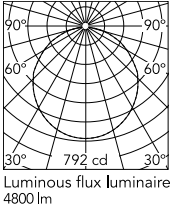

Schematic light drawing

Photometric

Light distribution

Roto symmetric

Electrical

Insulation class	I
Frequency (Hz)	50/60
Main voltage (Vac)	220-250
LED voltage Vf (Vdc)	null
Dimmable	Yes
Dimming interface	Remote Dimmable (Dimmer Not Included)
Batteries inside	No