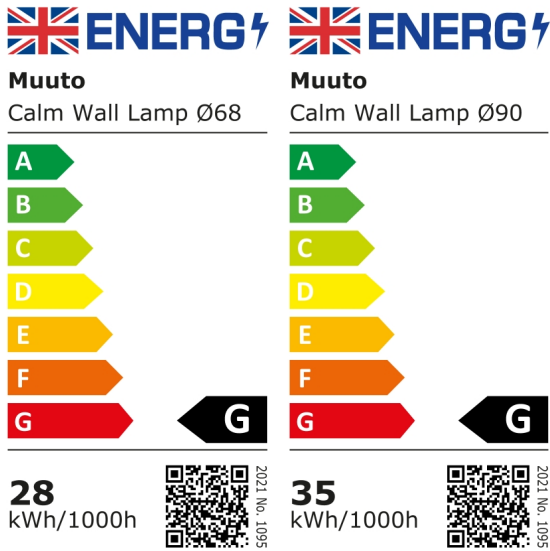

Calm Wall Lamp

Dimensions

Ø 50 CM / 19.6" - Touch Dim

Depth: 7,25 cm / 2.85"
 Diameter: 50 cm / 19.6"
 Cord Length: 250 cm / 98.4"

Ø 50 CM / 19.6"

Depth: 7,25 cm / 2.85"
 Diameter: 50 cm / 19.6"

Ø 68 CM / 26.7"

Depth: 7,25 cm / 2.85"
 Diameter: 68 cm / 26.7"

Ø 90 cm / 35.4"

Depth: 7,25 cm / 2.85"
 Diameter: 90 cm / 35.4"

Ready-to-ship

White/Black
 White/Grey
 White/Orange

Lamp rating

	Ø 50 CM / 19.6" - Touch Dim	Ø 50 CM / 19.6"	Ø 68 CM / 26.7"	Ø 90 cm / 35.4"
Voltage	220-240V	220-240V	220-240V	220-240V
Frequency	50/60Hz	50/60Hz	50/60Hz	50/60Hz
IP Rating	IP20	IP20	IP20	IP20
Classification	Class II	Class II	Class II	Class II
Socket	Integrated, non replaceable LEDs	Integrated, non replaceable LEDs	Integrated, non replaceable LEDs	Integrated, non replaceable LEDs

Light source specification

	Ø 50 CM / 19.6" - Touch Dim	Ø 50 CM / 19.6"	Ø 68 CM / 26.7"	Ø 90 cm / 35.4"
Item	Integrated, non replaceable LEDs	Integrated, non replaceable LEDs	Integrated, non replaceable LEDs	Integrated, non replaceable LEDs
Watt	19W	19W	28W	35W
Lumen	710lm	710lm	1000lm	1400lm
Lumen Maintenance	>60000h	>60000h	>60000h	>60000h
Kelvin	2200K-3000K	2200K-3000K	2200K-3000K	2200K-3000K
CRI	>90	>90	>90	>90
Dimmable	Yes.	Yes.	Yes.	Yes.

Calm Wall Lamp

Energy Label

Tests, Labels & Certifications

Electromagnetic Compatibility

Safety & Regulations

Electromagnetic Compatibility (EMC)

Regulatory Compliance Mark (RCM)
Restriction of Hazardous Substances Directive (RoHs)