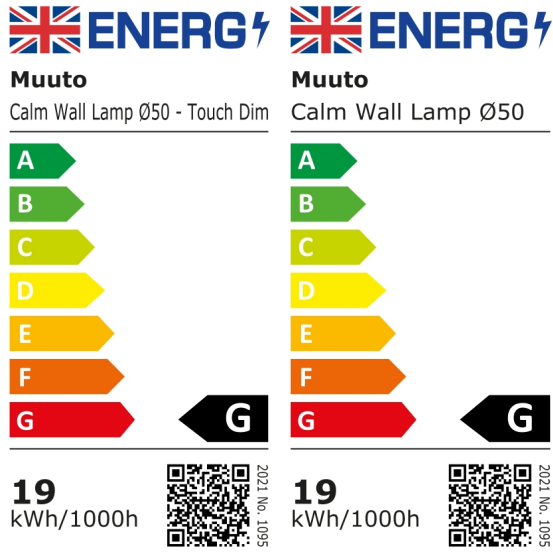

Calm Wall Lamp

Dimensions

Ø 50 CM / 19.6" - Touch Dim

Depth: 7,25 cm / 2.85"
 Diameter: 50 cm / 19.6"
 Cord Length: 250 cm / 98.4"

Ø 50 CM / 19.6"

Depth: 7,25 cm / 2.85"
 Diameter: 50 cm / 19.6"

Ø 68 CM / 26.7"

Depth: 7,25 cm / 2.85"
 Diameter: 68 cm / 26.7"

Ø 90 cm / 35.4"

Depth: 7,25 cm / 2.85"
 Diameter: 90 cm / 35.4"

Ready-to-ship

White/Black
 White/Grey
 White/Orange

Lamp rating

	Ø 50 CM / 19.6" - Touch Dim	Ø 50 CM / 19.6"	Ø 68 CM / 26.7"	Ø 90 cm / 35.4"
Voltage	220-240V	220-240V	220-240V	220-240V
Frequency	50/60Hz	50/60Hz	50/60Hz	50/60Hz
IP Rating	IP20	IP20	IP20	IP20
Classification	Class II	Class II	Class II	Class II
Socket	Integrated, non replaceable LEDs	Integrated, non replaceable LEDs	Integrated, non replaceable LEDs	Integrated, non replaceable LEDs

Light source specification

	Ø 50 CM / 19.6" - Touch Dim	Ø 50 CM / 19.6"	Ø 68 CM / 26.7"	Ø 90 cm / 35.4"
Item	Integrated, non replaceable LEDs	Integrated, non replaceable LEDs	Integrated, non replaceable LEDs	Integrated, non replaceable LEDs
Watt	19W	19W	28W	35W
Lumen	710lm	710lm	1000lm	1400lm
Lumen Maintenance	>60000h	>60000h	>60000h	>60000h
Kelvin	2200K-3000K	2200K-3000K	2200K-3000K	2200K-3000K
CRI	>90	>90	>90	>90
Dimmable	Yes.	Yes.	Yes.	Yes.

Calm Wall Lamp

Energy Label

Tests, Labels & Certifications

Electromagnetic Compatibility

Safety & Regulations

Electromagnetic Compatibility (EMC)

Regulatory Compliance Mark (RCM)
Restriction of Hazardous Substances Directive (RoHs)