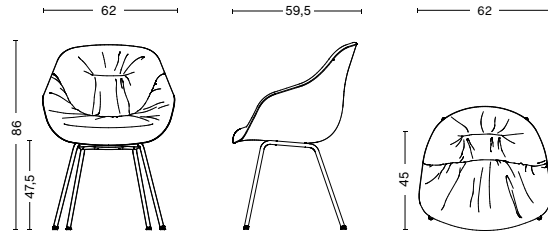

DIMENSIONS

WIDTH / 62 cm / 24.41"
DEPTH / 59,5 cm / 23.42"
HEIGHT / 86 cm / 33.86"
SEAT HEIGHT / 47,5 cm / 18.7"
SEAT DEPTH / 45 cm / 17.72"

GLIDERS

PLASTIC TRUMPET GLIDER / Standard on all. Suitable for most floorings which are not too sensitive.