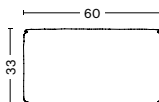

LEFT BACKREST / ART. S9302
WIDTH / 137,5/81 cm / 54.13"
DEPTH / 103,5 cm / 40.75"
HEIGHT / 67 cm / 26.38"
SEAT HEIGHT / 37 cm / 14.57"

MAGS OTTOMAN

OTTOMAN XS / ART. S01
WIDTH / 87 cm / 32.25"
DEPTH / 87 cm / 32.25"
HEIGHT / 37 cm / 14.57"

OTTOMAN S / ART. S02
WIDTH / 87 cm / 34.25"
DEPTH / 104 cm / 40.94"
HEIGHT / 37 cm / 14.57"

MAGS CUSHIONS

CUSHION / ART. 09
WIDTH / 55 cm / 21.65"
DEPTH / 9 cm / 3.54"
HEIGHT / 48 cm / 18.9"

CUSHION / ART. 10
WIDTH / 60 cm / 23.62"
DEPTH / 9 cm / 3.54"
HEIGHT / 33 cm / 12.99"