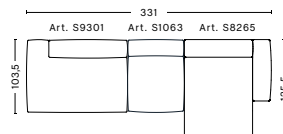

2,5 SEATER COMB. 3 / RIGHT

WIDTH / 256,5 cm / 100.98"
 DEPTH / 103,5/135,5 cm / 40.75/53.34"
 HEIGHT / 67 cm / 26.38"
 SEAT HEIGHT / 37 cm / 14.57"

3 SEATER COMB. 3 / LEFT

WIDTH / 314 cm / 123.62"
 DEPTH / 103,5/135,5 cm / 40.75/53.34"
 HEIGHT / 67 cm / 26.38"
 SEAT HEIGHT / 37 cm / 14.57"

3 SEATER COMB. 3 / RIGHT

WIDTH / 314 cm / 123.62"
 DEPTH / 103,5/135,5 cm / 40.75/53.34"
 HEIGHT / 67 cm / 26.38"
 SEAT HEIGHT / 37 cm / 14.57"

3 SEATER COMB. 4 / LEFT

WIDTH / 331 cm / 130.31"
 DEPTH / 103,5/135,5 cm / 40.75/53.34"
 HEIGHT / 67 cm / 26.38"
 SEAT HEIGHT / 37 cm / 14.57"

3 SEATER COMB. 4 / RIGHT

WIDTH / 331 cm / 130.31"
 DEPTH / 103,5/135,5 cm / 40.75/53.34"
 HEIGHT / 67 cm / 26.38"
 SEAT HEIGHT / 37 cm / 14.57"

DIMENSIONS / MAGS SOFT LOW MODULES

MAGS SOFT LOW NARROW MODULES