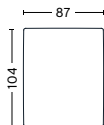

OTTOMAN S / ART. S02
WIDTH / 87 cm / 34.25"
DEPTH / 104 cm / 40.94"
HEIGHT / 37 cm / 14.57"