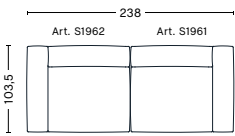

L2: Extreme use - Loading according to Test severity L2.

DOWNLOADS

Packshots and lifestyle photos, 2D / 3D files, care and maintenance instructions, test certificates, product fact sheets, and product presentations are available in our Image Bank at hay.com.

[Link to downloads.](#)

DIMENSIONS / MAGS SOFT LOW COMBINATIONS

2,5 SEATER COMB. 1

WIDTH / 238 cm / 93.7"
 DEPTH / 103,5 cm / 40.75"
 HEIGHT / 67 cm / 26.38"
 SEAT HEIGHT / 37 cm / 14.57"

3 SEATER COMB. 1

2,5 SEATER COMB. 3 / RIGHT

WIDTH / 256,5 cm / 100.98"
 DEPTH / 103,5/135,5 cm / 40.75/53.34"
 HEIGHT / 67 cm / 26.38"
 SEAT HEIGHT / 37 cm / 14.57"

3 SEATER COMB. 3 / LEFT

WIDTH / 314 cm / 123.62"
 DEPTH / 103,5/135,5 cm / 40.75/53.34"
 HEIGHT / 67 cm / 26.38"
 SEAT HEIGHT / 37 cm / 14.57"

LEFT ARMREST / ART. S1064

WIDTH / 102 cm / 40.16"

DEPTH / 103,5 cm / 40.75"

HEIGHT / 67 cm / 26.38"

SEAT HEIGHT / 37 cm / 14.57"

ARMREST DEPTH / 29 cm / 11.42"

RIGHT ARMREST / ART. S1065

WIDTH / 102 cm / 40.16"