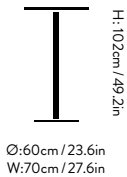

In Between ^{SK22} Sami Kallio 2020

Product category
Table

Environment
Indoor

Material
Powder coated steel, marble, veneer, laminate and linoleum

Production process
The table top is made from MDF with lacquered veneer, laminate or linoleum. The base is made from bronzed or black powder coated steel.

Dimensions
H: 102cm / 40.1in, L: 60cm / 23.6in,
D: 60cm / 23.6in

Package dimensions & weight

Table top
Laminate: H: 5cm / 1.9in L: 64cm / 25.2in
D: 64cm / 25.2in

Frame
Support: H: 5cm / 1.9in L: 50cm / 19.7in
D: 50cm / 19.7in

Column: H: 10cm / 3.9in L: 105cm / 41.3in
D: 10cm / 3.9in

Base: H: 5cm / 1.9 L: 50cm / 19.7in D: 50cm / 19.7

Weight
22 kg

Gliders
Felt gliders installed as standard

Base finish
Black
Bronzed

Table top
Black Fenix Nano laminate

→ **Stock items**
Black Fenix Nano laminate with Black or Bronzed metal base.