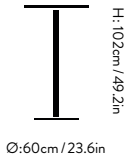

In Between ^{SK21} Sami Kallio 2020

Product category
Table

Environment
Indoor

Material
Powder coated steel, marble, veneer, laminate and linoleum

Production process
The table top is made from marble or MDF with lacquered veneer, laminate or linoleum. The base is made from bronzed or black powder coated steel.

Dimensions
H: 102cm / 40.1in, L: 60cm / 23.6in,
D: 70cm / 27.6in

Package dimensions & weight

Table top
Marble: H: 8cm / 3.1in L: 80cm / 31.5in
D: 70cm / 27.6in
Laminate: H: 5cm / 1.9in L: 74cm / 29.1in
D: 64cm / 25.2in

Frame
Support: H: 5cm / 1.9in L: 50cm / 19.7in
D: 50cm / 19.7in
Column: H: 10cm / 3.9in L: 105cm / 41.3in
D: 10cm / 3.9in
Base: H: 5cm / 1.9 L: 50cm / 19.7in D: 50cm / 19.7

Weight
With marble table top: 46.5 kg
With laminate table top: 22 kg

Gliders
Felt gliders installed as standard

Base finish
Black
Bronzed

Table top
Nero Marquina
Bianco Carrara
Black Fenix Nano laminate

Polyester coating for marble is available upon request

→ **Stock items**
Nero Marquina, Bianco Carrara, Black Fenix Nano laminate with Black or Bronzed metal base.