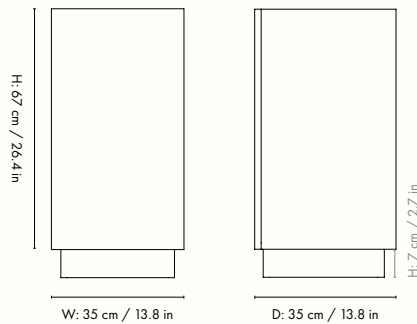

Measurements