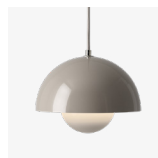

Flowerpot ^{VP1}
Verner Panton
1968

Flowerpot^{VP1}

Verner Panton

1968

H: 16cm/6.3in

Shade Ø: 23cm/9.1in

Product category

Pendant

Environment

Indoor

Material

Lacquered metal with fabric cord.

Production process

The two shades are made from deep drawn metal.

Dimensions

Ø: 23cm/9.1in, H: 16cm/6.3in

→ Beige Red

→ Red Brown

→ Light Blue

→ Stone Blue

→ Grey Beige

→ Matt Light Grey

→ White

→ Matt White

→ Matt Black

→ Polished Copper

→ Pale Sand

→ Signal Green

→ Polished Brass

→ Stainless Steel

&Tradition[®]