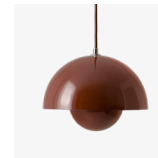

Flowerpot ^{VP1}
Verner Panton
1968

Flowerpot^{VP1}

Verner Panton

1968

H: 16cm/6.3in

Shade Ø: 23cm/9.1in

Product category

Pendant

Environment

Indoor

Material

Lacquered metal with fabric cord.

Production process

The two shades are made from deep drawn metal.

Dimensions

Ø: 23cm/9.1in, H: 16cm/6.3in

Related products

VP2

VP3

VP4

VP7

VP9

→ Dark Green

→ Mustard

→ Beige Red

→ Red Brown

→ Light Blue

→ Stone Blue

→ Grey Beige

→ Matt Light Grey

→ White

→ Matt White