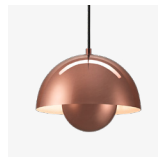

Flowerpot ^{VP1}
Verner Panton
1968

Flowerpot^{VP1}

Verner Panton

1968

H: 16cm/6.3in

Shade Ø: 23cm/9.1in

Product category

Pendant

Environment

Indoor

Material

Lacquered metal with fabric cord.

Production process

The two shades are made from deep drawn metal.

Dimensions

Ø: 23cm/9.1in, H: 16cm/6.3in

→ Beige Red

→ Red Brown

→ Light Blue

→ Stone Blue

→ Grey Beige

→ Matt Light Grey

→ White

→ Matt White

→ Matt Black

→ Polished Copper

→ Pale Sand

→ Signal Green

→ Polished Brass

→ Stainless Steel

&Tradition[®]