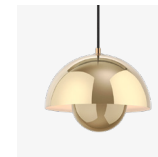

Flowerpot ^{VP1}
Verner Panton
1968

Flowerpot^{VP1}

Verner Panton

1968

H: 16cm/6.3in

Shade Ø: 23cm/9.1in

Product category

Pendant

Environment

Indoor

Material

Lacquered metal with fabric cord.

Production process

The two shades are made from deep drawn metal.

Dimensions

Ø: 23cm/9.1in, H: 16cm/6.3in

→ Beige Red

→ Red Brown

→ Light Blue

→ Stone Blue

→ Grey Beige

→ Matt Light Grey

→ White

→ Matt White

→ Matt Black

→ Polished Copper

→ Pale Sand

→ Signal Green

→ Polished Brass

→ Stainless Steel

&Tradition[®]