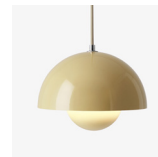

Flowerpot ^{VP1}
Verner Panton
1968

Flowerpot^{VP1}

Verner Panton

1968

H: 16cm/6.3in

Shade Ø: 23cm/9.1in

Product category

Pendant

Environment

Indoor

Material

Lacquered metal with fabric cord.

Production process

The two shades are made from deep drawn metal.

Dimensions

Ø: 23cm/9.1in, H: 16cm/6.3in

→ Beige Red

→ Red Brown

→ Light Blue

→ Stone Blue

→ Grey Beige

→ Matt Light Grey

→ White

→ Matt White

→ Matt Black

→ Polished Copper

→ Pale Sand

→ Signal Green

→ Polished Brass

→ Stainless Steel

&Tradition[®]