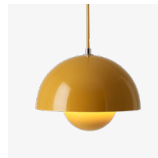

Flowerpot ^{VP1}
Verner Panton
1968

Flowerpot^{VP1}

Verner Panton

1968

H: 16cm/6.3in

Shade Ø: 23cm/9.1in

Product category

Pendant

Environment

Indoor

Material

Lacquered metal with fabric cord.

Production process

The two shades are made from deep drawn metal.

Dimensions

Ø: 23cm/9.1in, H: 16cm/6.3in

Related products

VP2

VP3

VP4

VP7

VP9

→ Dark Green

→ Mustard

→ Beige Red

→ Red Brown

→ Light Blue

→ Stone Blue

→ Grey Beige

→ Matt Light Grey

→ White

→ Matt White