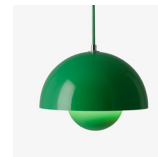

Flowerpot ^{VP1}
Verner Panton
1968

Flowerpot^{VP1}

Verner Panton

1968

H: 16cm/6.3in

Shade Ø: 23cm/9.1in

Product category

Pendant

Environment

Indoor

Material

Lacquered metal with fabric cord.

Production process

The two shades are made from deep drawn metal.

Dimensions

Ø: 23cm/9.1in, H: 16cm/6.3in

→ Beige Red

→ Red Brown

→ Light Blue

→ Stone Blue

→ Grey Beige

→ Matt Light Grey

→ White

→ Matt White

→ Matt Black

→ Polished Copper

→ Pale Sand

→ Signal Green

→ Polished Brass

→ Stainless Steel

&Tradition[®]