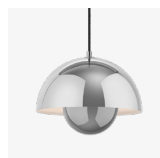

Flowerpot ^{VP1}
Verner Panton
1968

Flowerpot^{VP1}

Verner Panton

1968

H: 16cm/6.3in

Shade Ø: 23cm/9.1in

Product category

Pendant

Environment

Indoor

Material

Lacquered metal with fabric cord.

Production process

The two shades are made from deep drawn metal.

Dimensions

Ø: 23cm/9.1in, H: 16cm/6.3in

→ Beige Red

→ Red Brown

→ Light Blue

→ Stone Blue

→ Grey Beige

→ Matt Light Grey

→ White

→ Matt White

→ Matt Black

→ Polished Copper

→ Pale Sand

→ Signal Green

→ Polished Brass

→ Stainless Steel

&Tradition[®]