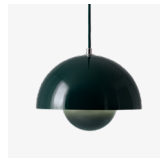

Flowerpot ^{VP1}
Verner Panton
1968

Flowerpot^{VP1}

Verner Panton

1968

H: 16cm/6.3in

Shade Ø: 23cm/9.1in

Product category

Pendant

Environment

Indoor

Material

Lacquered metal with fabric cord.

Production process

The two shades are made from deep drawn metal.

Dimensions

Ø: 23cm/9.1in, H: 16cm/6.3in

Related products

VP2

VP3

VP4

VP7

VP9

→ Dark Green

→ Mustard

→ Beige Red

→ Red Brown

→ Light Blue

→ Stone Blue

→ Grey Beige

→ Matt Light Grey

→ White

→ Matt White