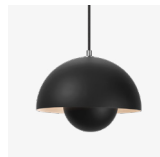

Flowerpot ^{VP1}
Verner Panton
1968

Flowerpot^{VP1}

Verner Panton

1968

H: 16cm/6.3in

Shade Ø: 23cm/9.1in

Product category

Pendant

Environment

Indoor

Material

Lacquered metal with fabric cord.

Production process

The two shades are made from deep drawn metal.

Dimensions

Ø: 23cm/9.1in, H: 16cm/6.3in

→ Beige Red

→ Red Brown

→ Light Blue

→ Stone Blue

→ Grey Beige

→ Matt Light Grey

→ White

→ Matt White

→ Matt Black

→ Polished Copper

→ Pale Sand

→ Signal Green

→ Polished Brass

→ Stainless Steel

&Tradition[®]