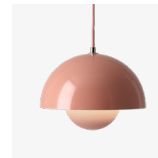

Flowerpot ^{VP1}
Verner Panton
1968

Flowerpot^{VP1}

Verner Panton

1968

H: 16cm/6.3in

Shade Ø: 23cm/9.1in

Product category

Pendant

Environment

Indoor

Material

Lacquered metal with fabric cord.

Production process

The two shades are made from deep drawn metal.

Dimensions

Ø: 23cm/9.1in, H: 16cm/6.3in

Related products

VP2

VP3

VP4

VP7

VP9

→ Dark Green

→ Mustard

→ Beige Red

→ Red Brown

→ Light Blue

→ Stone Blue

→ Grey Beige

→ Matt Light Grey

→ White

→ Matt White