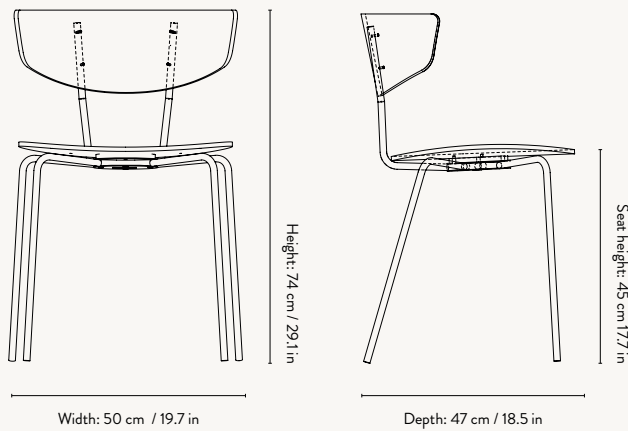

HERMAN CHAIR

Design by Herman Studio

PRODUCT DETAILS

Chair for indoor use
Delivered assembled
Manufactured in Latvia
Registered design

DIMENSIONS

Height: 74 cm / 29.1 in
Width: 50 cm / 19.7 in
Depth: 47 cm / 18.5 in
Seat height: 45 cm / 17.7 in
Weight:
4.8 kg (oak/ash veneer)
5 kg (fabric & leather)

MATERIALS & CONSTRUCTION

Frame: Black powder coated metal or chrome
Backrest/seat:
Natural Oak & Dark Stained Oak: Oak veneer
Other colours: Painted ash veneer
Upholstered seat: Ash veneer upholstered with fabric or leather

CARE

Oak/ash veneer and metal: Wipe with a damp cloth
Fabric and leather: Professional dry cleaning

PACKSIZE

2

TEST

Foam fire rating:
CAL117-2013 - pass
BS 5852 Crib5 - pass