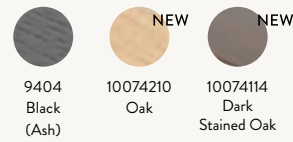

FABRIC QUALITIES (SEAT ONLY)

To see the specifications of each fabric and available colour assortment please go to overview

RECOMMENDED RETAIL PRICES

| ASH VENEER | | PRICE GROUP I <i>Cotton Linen, Brushed & Faded Velvet</i> | | PRICE GROUP II <i>Hot Madison Reloaded Gaja C2C, Crisp, Wool & Buffalo Leather</i> | | PRICE GROUP III <i>Remix 2 & Bouclé</i> | | PRICE GROUP IV <i>Tonus 4, Steelcut Trio 3 Steelcut 2</i> | | PRICE GROUP V <i>Hallingdal 65 Fiord by</i> | | PRICE GROUP VI <i>Tiger Mountain, Vidar 3 Nubuck Leather & Aniline Leather</i> | |
|------------|-------|--|-------|---|-------|--|-------|--|-------|--|-------|---|-------|
| DKK | 2.699 | DKK | 2.899 | DKK | 3.099 | DKK | 3.399 | DKK | 3.499 | DKK | 3.599 | DKK | 3.899 |
| SEK | 3.909 | SEK | 4.199 | SEK | 4.489 | SEK | 4.925 | SEK | 5.069 | SEK | 5.215 | SEK | 5.649 |
| NOK | 3.549 | NOK | 3.815 | NOK | 4.079 | NOK | 4.469 | NOK | 4.605 | NOK | 4.735 | NOK | 5.129 |
| EUR | 365 | EUR | 395 | EUR | 419 | EUR | 459 | EUR | 475 | EUR | 489 | EUR | 529 |
| GBP | 339 | GBP | 365 | GBP | 389 | GBP | 429 | GBP | 439 | GBP | 455 | GBP | 495 |
| USD | 489 | USD | 529 | USD | 565 | USD | 619 | USD | 635 | USD | 655 | USD | 709 |

Oak veneer and metal: Wipe with a damp cloth
 Fabric and leather: Professional dry cleaning

PACKSIZE

1

TEST

Foam fire rating:
 CAL117-2013 - pass
 BS 5852 Crib5 - pass

STOCK VERSIONS

BACKREST & SEAT OAK VENEER COLOURS