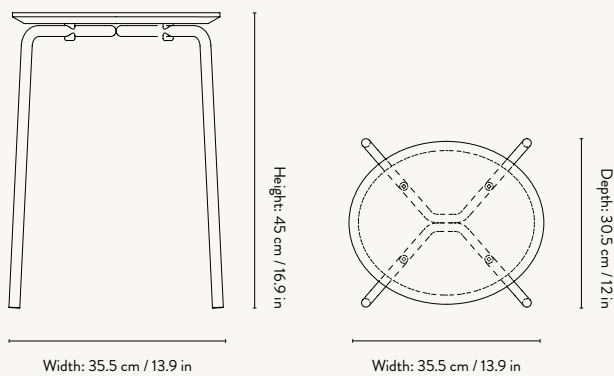

HERMAN STOOL

Design by Herman Studio

PRODUCT DETAILS

Stool for indoor use
Delivered assembled
Manufactured in Latvia

DIMENSIONS

Height: 45 cm / 16.9 in
Width: 35.5 cm / 13.9 in
Depth: 30.5 cm / 12 in
Seat height: 45 cm / 17.7 in
Weight: 2.9 kg

MATERIALS & CONSTRUCTION

Frame:
Black powder coated metal or chrome
Seat:
Natural Oak & Dark Stained Oak: Oak veneer
Other colours: Painted ash veneer
Upholstered seat:
Ash veneer upholstered with fabric or leather

CARE

Ash veneer and metal: Wipe with a damp cloth
Fabric and leather: Professional dry cleaning

PACKSIZE

2

TEST

Foam fire rating:
CAL117-2013 - pass
BS 5852 Crib5 - pass