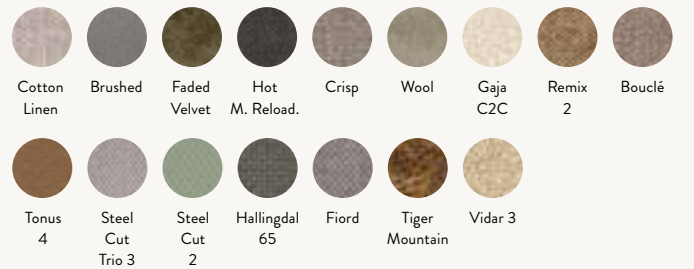

FRAME COLOUR

LEATHER QUALITIES (SEAT ONLY)

ACCESSORIES *

FABRIC QUALITIES (SEAT ONLY)

To see the specifications of each fabric and available colour assortment please go to overview

RECOMMENDED RETAIL PRICES

CHROME FRAME

CUSTOMISATION OPTIONS

FRAME COLOURS

LEATHER QUALITIES (SEAT ONLY)

ACCESSORIES*

FABRIC QUALITIES (SEAT ONLY)

To see the specifications of each fabric and available colour assortment please go to overview

RECOMMENDED RETAIL PRICES

| ASH / OAK VENEER | PRICE GROUP I Cotton Linen, Brushed & Faded Velvet | PRICE GROUP II Hot Madison Reloaded Gaja C2C, Crisp, Wool & Buffalo Leather | PRICE GROUP III Remix 2 & Bouclé | PRICE GROUP IV Tonus 4, Steelcut Trio 3 Steelcut 2 | PRICE GROUP V Hallingdal 65 Fiord by | PRICE GROUP VI Tiger Mountain, Vidar 3 Nubuck Leather & Aniline Leather |
|-------------------|---|--|-------------------------------------|---|---|--|
| Black / Chrome | Black / Chrome | Black / Chrome | Black / Chrome | Black / Chrome | Black / Chrome | Black / Chrome |
| DKK 1,099 / 1,399 | DKK 1,299 / 1,599 | DKK 1,399 / 1,699 | DKK 1,499 / 1,799 | DKK 1,599 / 1,899 | DKK 1,699 / 1,999 | DKK 1,799 / 2,099 |
| SEK 1,595 / 2,029 | SEK 1,885 / 2,315 | SEK 2,029 / 2,459 | SEK 2,169 / 2,599 | SEK 2,315 / 2,749 | SEK 2,459 / 2,895 | SEK 2,599 / 3,039 |
| NOK 1,445 / 1,839 | NOK 1,709 / 2,105 | NOK 1,839 / 2,235 | NOK 1,969 / 2,365 | NOK 2,105 / 2,499 | NOK 2,235 / 2,629 | NOK 2,365 / 2,759 |
| EUR 149 / 189 | EUR 175 / 215 | EUR 189 / 229 | EUR 199 / 239 | EUR 215 / 255 | EUR 229 / 269 | EUR 239 / 279 |
| GBP 135 / 169 | GBP 155 / 195 | GBP 169 / 205 | GBP 179 / 215 | GBP 195 / 229 | GBP 205 / 239 | GBP 215 / 255 |
| USD 199 / 255 | USD 235 / 289 | USD 255 / 305 | USD 275 / 325 | USD 289 / 345 | USD 309 / 365 | USD 325 / 379 |