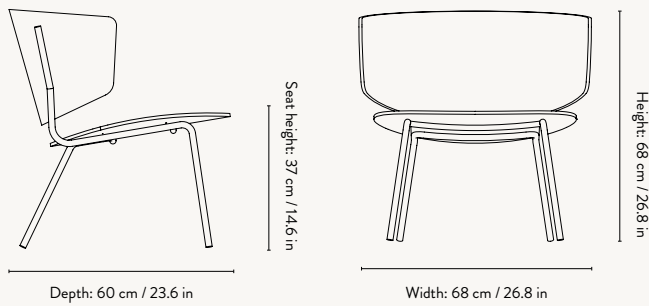

RECOMMENDED RETAIL PRICES

ASH / OAK VENEER		PRICE GROUP I <i>Cotton Linen, Brushed & Faded Velvet</i>		PRICE GROUP II <i>Hot Madison Reloaded Gaja C2C, Crisp, Wool & Buffalo Leather</i>		PRICE GROUP III <i>Remix 2 & Bouclé</i>		PRICE GROUP IV <i>Tonus 4, Steelcut Trio 3 Steelcut 2</i>		PRICE GROUP V <i>Hallingdal 65 Fiord by</i>		PRICE GROUP VI <i>Tiger Mountain, Vidar 3 Nubuck Leather & Aniline Leather</i>	
DKK	3.999	DKK	3.999	DKK	4.199	DKK	4.299	DKK	4.499	DKK	4.699	DKK	5.999
SEK	5.795	SEK	5.795	SEK	6.085	SEK	6.229	SEK	6.519	SEK	6.809	SEK	8.695
NOK	5.259	NOK	5.259	NOK	5.525	NOK	5.655	NOK	5.919	NOK	6.185	NOK	7.895
EUR	545	EUR	545	EUR	569	EUR	585	EUR	609	EUR	635	EUR	815
GBP	505	GBP	505	GBP	529	GBP	545	GBP	569	GBP	595	GBP	759
USD	729	USD	729	USD	765	USD	785	USD	819	USD	855	USD	1.089