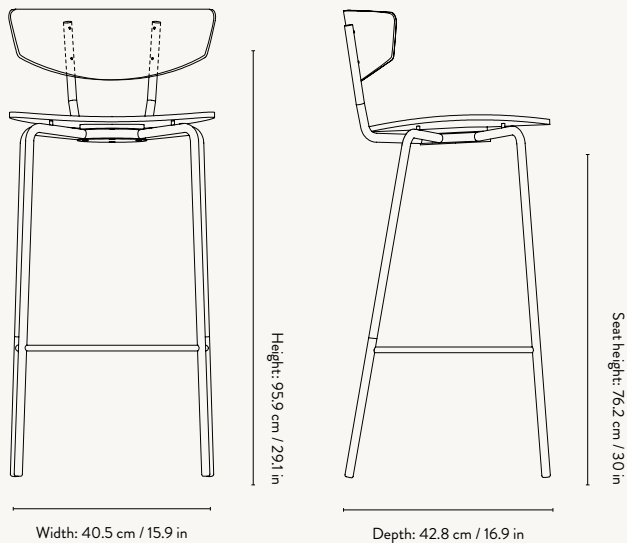

HERMAN BAR CHAIR - HIGH

Design by Herman Studio

PRODUCT DETAILS

Chair for indoor use
Delivered assembled
Manufactured in Lithuania
Registered design

DIMENSIONS

Height: 96 cm / 37.8 in
Width: 40.5 cm / 15.7 in
Depth: 43 cm / 16.9 in
Seat height: 76 cm / 29.9 in
Weight: 5.3 kg

MATERIALS & CONSTRUCTION

Frame: Black powder coated metal
Backrest/seat: Painted ash veneer
Upholstered seat: Ash veneer upholstered with fabric or leather

CARE

Ash veneer and metal: Wipe with a damp cloth
Fabric and leather: Professional dry cleaning

PACKSIZE

1

TEST

Foam fire rating:
CAL117-2013 - pass
BS 5852 Crib5 - pass