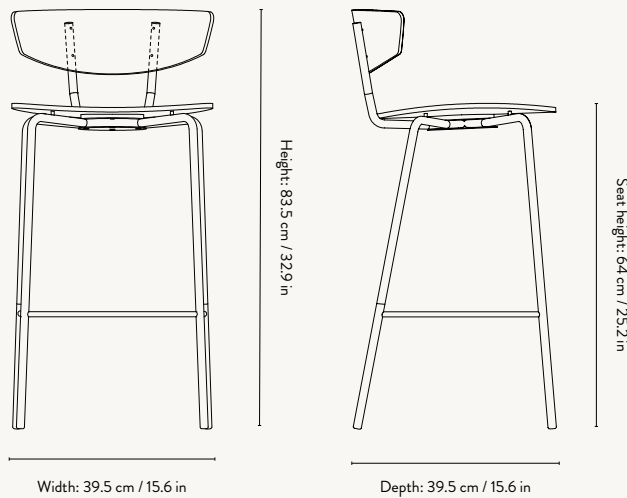

HERMAN BAR CHAIR - LOW

Design by Herman Studio

PRODUCT DETAILS

Chair for indoor use
Delivered assembled
Manufactured in Lithuania
Registered design

DIMENSIONS

Height: 83.4 cm / 32.8 in
Width: 39.6 cm / 15.5 in
Depth: 39.4 cm / 15.5 in
Seat height: 64 cm / 25 in
Weight:
4.9 kg (ash veneer)
5 kg (fabric & leather)

MATERIALS & CONSTRUCTION

Frame: Black powder coated metal
Backrest/seat: Painted ash veneer
Upholstered seat: Ash veneer upholstered with fabric or leather

CARE

Ash veneer and metal: Wipe with a damp cloth
Fabric and leather: Professional dry cleaning

PACKSIZE

1

TEST

Foam fire rating:
CAL117-2013 - pass
BS 5852 Crib5 - pass