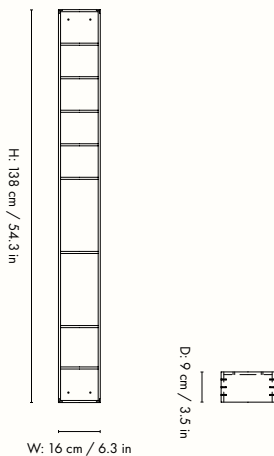

Measurements