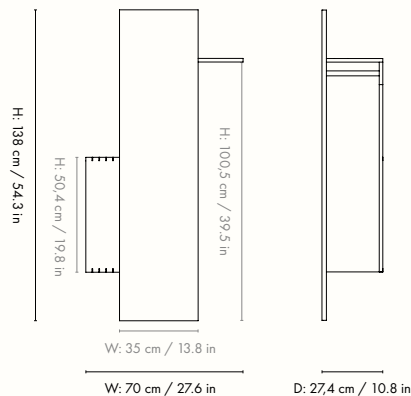

## Information

**Size:** H: 138 x W: 70 x D: 27,4 cm /

H: 54.3 x W: 27.6 x D: 10.8 in

**Material:** Panels: Oiled oak veneer with MDF core.

Rack: Oiled solid oak.

Mirror: Mirror glass with MDF backing.

FSC™ Mix certified wood

## Measurements

## Information

**Size:** H: 80 x W: 24 x D: 9 cm /

H: 31.5 x W: 9.4 x D: 3.5 in

**Material:** Oiled oak veneer with MDF core

**Info:** Including screws and wall plugs. Can be mounted on the wall in both directions

## Information

**Size:** H: 138 x W: 16 x D: 9 cm /

H: 54.3 x W: 6.3 x D: 3.5 in

**Material:** Oiled oak veneer with MDF core.

FSC™ Mix certified

**Info:** Including screws and wall plugs. Can be mounted on the wall in both directions