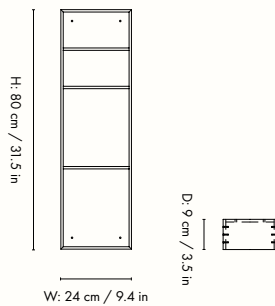

## Information

**Size:** H: 138 x W: 70 x D: 27,4 cm /

H: 54.3 x W: 27.6 x D: 10.8 in

**Material:** Panels: Oiled oak veneer with MDF core.

Rack: Oiled solid oak.

Mirror: Mirror glass with MDF backing.

FSC™ Mix certified wood

## Information

**Size:** H: 80 x W: 24 x D: 9 cm /

H: 31.5 x W: 9.4 x D: 3.5 in

**Material:** Oiled oak veneer with MDF core

**Info:** Including screws and wall plugs. Can be mounted on the wall in both directions

## Measurements

## Information

**Size:** H: 138 x W: 16 x D: 9 cm /

H: 54.3 x W: 6.3 x D: 3.5 in

**Material:** Oiled oak veneer with MDF core.

FSC™ Mix certified

**Info:** Including screws and wall plugs. Can be mounted on the wall in both directions