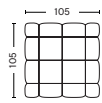

# QUILTON

OVERVIEW

**HAY**

Subject to printing errors

**FREESTANDING**

**3 SEATER**

W248 x D109 x H72 cm  
Seat height 41 cm  
Seat depth 77 cm

**OTTOMAN 05**

W105 x D105 x H41 cm  
W41.34" x D41.34" x H16.14"

**QILTON CUSHION**

W57 x H48 x D19 cm  
W22.44" x D18.90" x H7.48"

**ONLY IN COMBINATION WITH OTHER MODULES**

**202 NARROW LEFT ARMREST**

W143,5 x D109 x H72 cm  
Seat height 41 cm  
Seat depth 77 cm

**201 NARROW RIGHT ARMREST**

W143,5 x D109 x H72 cm  
Seat height 41 cm  
Seat depth 77 cm

**203 NARROW MIDDLE**

W105 x D109 x H72 cm  
Seat height 41 cm  
Seat depth 77 cm

**402 CHAISE LONGUE LEFT ARMREST**

**COMBINATION 10 LEFT**

W315,5 x D109 x H72 cm

Seat height 41 cm

Seat depth 77 cm

**COMBINATION 10 RIGHT**

W315,5 x D109 x H72 cm

Seat height 41 cm

Seat depth 77 cm