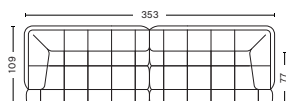

- QILTON SUGGESTED COMBINATIONS -

**COMBINATION 1**

W287 x D109 x H72 cm  
Seat height 41 cm  
Seat depth 77 cm

**COMBINATION 2**

W392 x D109 x H72 cm  
Seat height 41 cm  
Seat depth 77 cm

**COMBINATION 7**

W344 x D109 x H72 cm  
Seat height 41 cm  
Seat depth 77 cm

**COMBINATION 8**

W449 x D109 x H72 cm  
Seat height 41 cm  
Seat depth 77 cm

**COMBINATION 3**

W426 x D109 x H72 cm  
Seat height 41 cm  
Seat depth 77 cm

**COMBINATION 4**

W353 x D109 x H72 cm  
Seat height 41 cm  
Seat depth 77 cm

**COMBINATION 9**

W483 x D109 x H72 cm  
Seat height 41 cm  
Seat depth 77 cm

**COMBINATION 5**

W458 x D109 x H72 cm  
Seat height 41 cm  
Seat depth 77 cm

**COMBINATION 6**

W492 x D109 x H72 cm  
Seat height 41 cm  
Seat depth 77 cm

[LINK TO FABRIC & LEATHER OVERVIEW](#)  
For Duo combinations please see price list and product fact sheet

**HAY**

- QILTON SUGGESTED COMBINATIONS -