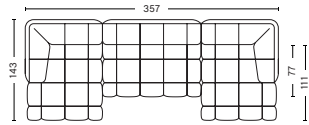

**COMBINATION 14 LEFT**

W453,5 x D109 x H72 cm

Seat height 41 cm

Seat depth 77 cm

**COMBINATION 14 RIGHT**

W453,5 x D109 x H72 cm

Seat height 41 cm

Seat depth 77 cm

**COMBINATION 12 LEFT**

W454,5 x D109 x H72 cm

Seat height 41 cm

Seat depth 77 cm

**COMBINATION 12 RIGHT**

W454,5 x D109 x H72 cm

Seat height 41 cm

Seat depth 77 cm

**COMBINATION 15 LEFT**

W487,5 x D109 x H72 cm

Seat height 41 cm

Seat depth 77 cm

**COMBINATION 15 RIGHT**

W487,5 x D109 x H72 cm

Seat height 41 cm

Seat depth 77 cm

[LINK TO FABRIC & LEATHER OVERVIEW](#)  
For Duo combinations please see price list and product fact sheet

**HAY**

- QILTON SUGGESTED COMBINATIONS -

**COMBINATION 16**

W357 x D143 x H72 cm  
Seat height 41 cm  
Seat depth 77/111 cm