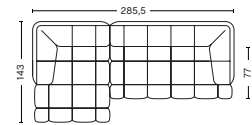

[LINK TO FABRIC & LEATHER OVERVIEW](#)  
For Duo combinations please see price list and product fact sheet

**HAY**

- QILTON SUGGESTED COMBINATIONS -

**COMBINATION 16**

W357 x D143 x H72 cm  
Seat height 41 cm  
Seat depth 77/111 cm

**COMBINATION 17 LEFT**

W357,5 x D143 x H72 cm  
Seat height 41 cm  
Seat depth 77/111 cm

**COMBINATION 17 RIGHT**

W357,5 x D143 x H72 cm  
Seat height 41 cm  
Seat depth 77/111 cm

**COMBINATION 18 LEFT**

W391,5 x D143 x H72 cm  
Seat height 41 cm  
Seat depth 77/111 cm

**COMBINATION 18 RIGHT**

W391,5 x D143 x H72 cm  
Seat height 41 cm  
Seat depth 77/111 cm

**COMBINATION 19 LEFT**

W252,5 x D143 x H72 cm  
Seat height 41 cm  
Seat depth 77/111 cm

**COMBINATION 19 RIGHT**

W252,5 x D143 x H72 cm  
Seat height 41 cm  
Seat depth 77/111 cm

**COMBINATION 20 LEFT**

W285,5 x D143 x H72 cm  
Seat height 41 cm  
Seat depth 77/111 cm

**COMBINATION 20 RIGHT**