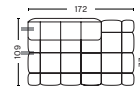

**201 NARROW RIGHT ARMREST**

W143,5 x D109 x H72 cm  
Seat height 41 cm  
Seat depth 77 cm

**203 NARROW MIDDLE**

W105 x D109 x H72 cm  
Seat height 41 cm  
Seat depth 77 cm

**402 CHAISE LONGUE LEFT ARMREST**

W109 x D143 x H72 cm  
Seat height 41 cm  
Seat depth 111 cm

**401 CHAISE LONGUE RIGHT ARMREST**

W109 x D143 x H72 cm  
Seat height 41 cm  
Seat depth 111 cm

**302 WIDE LEFT ARMREST**

W176,5 x D109 x H72 cm  
Seat height 41 cm  
Seat depth 77 cm

**301 WIDE RIGHT ARMREST**

W176,5 x D109 x H72 cm  
Seat height 41 cm  
Seat depth 77 cm

**303 WIDE MIDDLE**

W139 x D109 x H72 cm  
Seat height 41 cm  
Seat depth 77 cm

**412 CHAISE LONGUE LEFT BACKREST**

W172 x D109 x H72 cm  
Seat height 41 cm  
Seat depth 77 cm

**411 CHAISE LONGUE RIGHT BACKREST**

W172 x D109 x H72 cm  
Seat height 41 cm  
Seat depth 77 cm

[LINK TO FABRIC & LEATHER OVERVIEW](#)  
For Duo combinations please see price list and product fact sheet