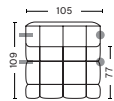

# QUILTON

OVERVIEW

**HAY**

Subject to printing errors

**FREESTANDING**

**3 SEATER**

W248 x D109 x H72 cm  
Seat height 41 cm  
Seat depth 77 cm

**OTTOMAN 05**

W105 x D105 x H41 cm  
W41.34" x D41.34" x H16.14"

**QILTON CUSHION**

W57 x H48 x D19 cm  
W22.44" x D18.90" x H7.48"

**ONLY IN COMBINATION WITH OTHER MODULES**

**202 NARROW LEFT ARMREST**

W143,5 x D109 x H72 cm  
Seat height 41 cm  
Seat depth 77 cm

**201 NARROW RIGHT ARMREST**

W143,5 x D109 x H72 cm  
Seat height 41 cm  
Seat depth 77 cm

**203 NARROW MIDDLE**

W105 x D109 x H72 cm  
Seat height 41 cm  
Seat depth 77 cm

**402 CHAISE LONGUE LEFT ARMREST**

W109 x D143 x H72 cm  
Seat height 41 cm  
Seat depth 111 cm

**401 CHAISE LONGUE RIGHT ARMREST**

W109 x D143 x H72 cm  
Seat height 41 cm  
Seat depth 111 cm

**302 WIDE LEFT ARMREST**

W176,5 x D109 x H72 cm  
Seat height 41 cm  
Seat depth 77 cm