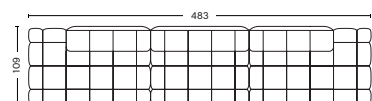

- QILTON SUGGESTED COMBINATIONS -

**COMBINATION 1**

W287 x D109 x H72 cm  
Seat height 41 cm  
Seat depth 77 cm

**COMBINATION 2**

W392 x D109 x H72 cm  
Seat height 41 cm  
Seat depth 77 cm

**COMBINATION 7**

W344 x D109 x H72 cm  
Seat height 41 cm  
Seat depth 77 cm

**COMBINATION 8**

W449 x D109 x H72 cm  
Seat height 41 cm  
Seat depth 77 cm

**COMBINATION 3**

W426 x D109 x H72 cm  
Seat height 41 cm  
Seat depth 77 cm

**COMBINATION 4**

W353 x D109 x H72 cm  
Seat height 41 cm  
Seat depth 77 cm

**COMBINATION 9**

W483 x D109 x H72 cm  
Seat height 41 cm  
Seat depth 77 cm

**COMBINATION 5**

W458 x D109 x H72 cm  
Seat height 41 cm  
Seat depth 77 cm

**COMBINATION 6**

W492 x D109 x H72 cm  
Seat height 41 cm  
Seat depth 77 cm

[LINK TO FABRIC & LEATHER OVERVIEW](#)  
For Duo combinations please see price list and product fact sheet

**HAY**

- QILTON SUGGESTED COMBINATIONS -