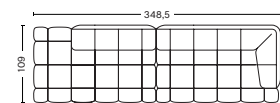

**COMBINATION 4**

W353 x D109 x H72 cm  
Seat height 41 cm  
Seat depth 77 cm

**COMBINATION 9**

W483 x D109 x H72 cm  
Seat height 41 cm  
Seat depth 77 cm

**COMBINATION 5**

W458 x D109 x H72 cm  
Seat height 41 cm  
Seat depth 77 cm

**COMBINATION 6**

W492 x D109 x H72 cm  
Seat height 41 cm  
Seat depth 77 cm

[LINK TO FABRIC & LEATHER OVERVIEW](#)  
For Duo combinations please see price list and product fact sheet

**HAY**

- QILTON SUGGESTED COMBINATIONS -

**COMBINATION 10 LEFT**

W315,5 x D109 x H72 cm

Seat height 41 cm

Seat depth 77 cm

**COMBINATION 10 RIGHT**

W315,5 x D109 x H72 cm

Seat height 41 cm

Seat depth 77 cm

**COMBINATION 13 LEFT**

W348,5 x D109 x H72 cm

Seat height 41 cm

Seat depth 77 cm

**COMBINATION 13 RIGHT**

W348,5 x D109 x H72 cm

Seat height 41 cm

Seat depth 77 cm