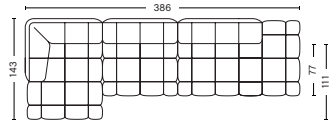

**COMBINATION 19 RIGHT**

W252,5 x D143 x H72 cm  
Seat height 41 cm  
Seat depth 77/111 cm

**COMBINATION 20 LEFT**

W285,5 x D143 x H72 cm  
Seat height 41 cm  
Seat depth 77/111 cm

**COMBINATION 20 RIGHT**

W285,5 x D143 x H72 cm  
Seat height 41 cm  
Seat depth 77/111 cm

**COMBINATION 21 LEFT**

W281 x D143 x H72 cm  
Seat height 41 cm  
Seat depth 77/111 cm

**COMBINATION 21 RIGHT**

W281 x D143 x H72 cm  
Seat height 41 cm  
Seat depth 77/111 cm

[LINK TO FABRIC & LEATHER OVERVIEW](#)  
For Duo combinations please see price list and product fact sheet

**HAY**

- QILTON SUGGESTED COMBINATIONS -

**COMBINATION 22 LEFT**

W386 x D143 x H72 cm  
Seat height 41 cm  
Seat depth 77/111 cm