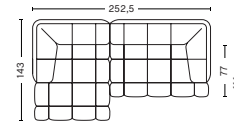

**COMBINATION 15 LEFT**

W487,5 x D109 x H72 cm

Seat height 41 cm

Seat depth 77 cm

**COMBINATION 15 RIGHT**

W487,5 x D109 x H72 cm

Seat height 41 cm

Seat depth 77 cm

[LINK TO FABRIC & LEATHER OVERVIEW](#)  
For Duo combinations please see price list and product fact sheet

**HAY**

- QILTON SUGGESTED COMBINATIONS -

**COMBINATION 16**

W357 x D143 x H72 cm  
Seat height 41 cm  
Seat depth 77/111 cm

**COMBINATION 17 LEFT**

W357,5 x D143 x H72 cm  
Seat height 41 cm  
Seat depth 77/111 cm

**COMBINATION 17 RIGHT**

W357,5 x D143 x H72 cm  
Seat height 41 cm  
Seat depth 77/111 cm

**COMBINATION 18 LEFT**

W391,5 x D143 x H72 cm  
Seat height 41 cm  
Seat depth 77/111 cm

**COMBINATION 18 RIGHT**

W391,5 x D143 x H72 cm  
Seat height 41 cm  
Seat depth 77/111 cm

**COMBINATION 19 LEFT**

W252,5 x D143 x H72 cm  
Seat height 41 cm  
Seat depth 77/111 cm