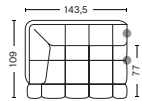

# QUILTON

OVERVIEW

**HAY**

Subject to printing errors

**FREESTANDING**

**3 SEATER**

W248 x D109 x H72 cm  
Seat height 41 cm  
Seat depth 77 cm

**OTTOMAN 05**

W105 x D105 x H41 cm  
W41.34" x D41.34" x H16.14"

**QILTON CUSHION**

W57 x H48 x D19 cm  
W22.44" x D18.90" x H7.48"

**ONLY IN COMBINATION WITH OTHER MODULES**

**202 NARROW LEFT ARMREST**

W143,5 x D109 x H72 cm  
Seat height 41 cm  
Seat depth 77 cm

**201 NARROW RIGHT ARMREST**

W143,5 x D109 x H72 cm  
Seat height 41 cm  
Seat depth 77 cm

**203 NARROW MIDDLE**

W105 x D109 x H72 cm  
Seat height 41 cm  
Seat depth 77 cm

**402 CHAISE LONGUE LEFT ARMREST**

**COMBINATION 15 LEFT**

W487,5 x D109 x H72 cm

Seat height 41 cm

Seat depth 77 cm

**COMBINATION 15 RIGHT**

W487,5 x D109 x H72 cm

Seat height 41 cm

Seat depth 77 cm