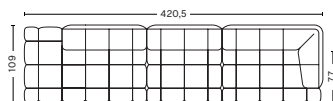

**COMBINATION 6**

W492 x D109 x H72 cm  
Seat height 41 cm  
Seat depth 77 cm

[LINK TO FABRIC & LEATHER OVERVIEW](#)  
For Duo combinations please see price list and product fact sheet

**HAY**

- QILTON SUGGESTED COMBINATIONS -

**COMBINATION 10 LEFT**

W315,5 x D109 x H72 cm

Seat height 41 cm

Seat depth 77 cm

**COMBINATION 10 RIGHT**

W315,5 x D109 x H72 cm

Seat height 41 cm

Seat depth 77 cm

**COMBINATION 13 LEFT**

W348,5 x D109 x H72 cm

Seat height 41 cm

Seat depth 77 cm

**COMBINATION 13 RIGHT**

W348,5 x D109 x H72 cm

Seat height 41 cm

Seat depth 77 cm

**COMBINATION 11 LEFT**

W420,5 x D109 x H72 cm

Seat height 41 cm

Seat depth 77 cm

**COMBINATION 11 RIGHT**

W420,5 x D109 x H72 cm

Seat height 41 cm

Seat depth 77 cm