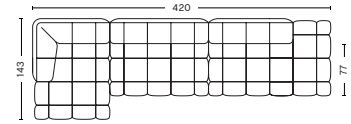

COMBINATION 23 LEFT

W420 x D143 x H72 cm
Seat height 41 cm
Seat depth 77/111 cm