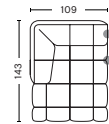

# QUILTON

OVERVIEW

**HAY**

Subject to printing errors

**FREESTANDING**

**3 SEATER**

W248 x D109 x H72 cm  
Seat height 41 cm  
Seat depth 77 cm

**OTTOMAN 05**

W105 x D105 x H41 cm  
W41.34" x D41.34" x H16.14"

**QILTON CUSHION**

W57 x H48 x D19 cm  
W22.44" x D18.90" x H7.48"

**ONLY IN COMBINATION WITH OTHER MODULES**

**202 NARROW LEFT ARMREST**

W143,5 x D109 x H72 cm  
Seat height 41 cm  
Seat depth 77 cm

**201 NARROW RIGHT ARMREST**

W143,5 x D109 x H72 cm  
Seat height 41 cm  
Seat depth 77 cm

**203 NARROW MIDDLE**

W105 x D109 x H72 cm  
Seat height 41 cm  
Seat depth 77 cm

**402 CHAISE LONGUE LEFT ARMREST**

W109 x D143 x H72 cm  
Seat height 41 cm  
Seat depth 111 cm

**401 CHAISE LONGUE RIGHT ARMREST**

W109 x D143 x H72 cm  
Seat height 41 cm  
Seat depth 111 cm

**302 WIDE LEFT ARMREST**

W176,5 x D109 x H72 cm  
Seat height 41 cm  
Seat depth 77 cm