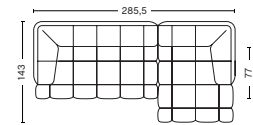

[LINK TO FABRIC & LEATHER OVERVIEW](#)  
For Duo combinations please see price list and product fact sheet

**HAY**

- QILTON SUGGESTED COMBINATIONS -

**COMBINATION 16**

W357 x D143 x H72 cm  
Seat height 41 cm  
Seat depth 77/111 cm

**COMBINATION 17 LEFT**

W357,5 x D143 x H72 cm  
Seat height 41 cm  
Seat depth 77/111 cm

**COMBINATION 17 RIGHT**

W357,5 x D143 x H72 cm  
Seat height 41 cm  
Seat depth 77/111 cm

**COMBINATION 18 LEFT**

W391,5 x D143 x H72 cm  
Seat height 41 cm  
Seat depth 77/111 cm

**COMBINATION 18 RIGHT**

W391,5 x D143 x H72 cm  
Seat height 41 cm  
Seat depth 77/111 cm

**COMBINATION 19 LEFT**

W252,5 x D143 x H72 cm  
Seat height 41 cm  
Seat depth 77/111 cm

**COMBINATION 19 RIGHT**

W252,5 x D143 x H72 cm  
Seat height 41 cm  
Seat depth 77/111 cm

**COMBINATION 20 LEFT**

W285,5 x D143 x H72 cm  
Seat height 41 cm  
Seat depth 77/111 cm

**COMBINATION 20 RIGHT**