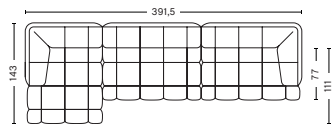

**COMBINATION 15 LEFT**

W487,5 x D109 x H72 cm

Seat height 41 cm

Seat depth 77 cm

**COMBINATION 15 RIGHT**

W487,5 x D109 x H72 cm

Seat height 41 cm

Seat depth 77 cm

[LINK TO FABRIC & LEATHER OVERVIEW](#)  
For Duo combinations please see price list and product fact sheet

**HAY**

- QILTON SUGGESTED COMBINATIONS -

**COMBINATION 16**

W357 x D143 x H72 cm  
Seat height 41 cm  
Seat depth 77/111 cm

**COMBINATION 17 LEFT**

W357,5 x D143 x H72 cm  
Seat height 41 cm  
Seat depth 77/111 cm

**COMBINATION 17 RIGHT**

W357,5 x D143 x H72 cm  
Seat height 41 cm  
Seat depth 77/111 cm

**COMBINATION 18 LEFT**