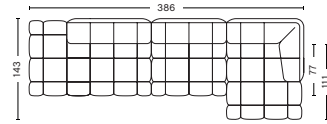

W285,5 x D143 x H72 cm  
Seat height 41 cm  
Seat depth 77/111 cm

**COMBINATION 21 LEFT**

W281 x D143 x H72 cm  
Seat height 41 cm  
Seat depth 77/111 cm

**COMBINATION 21 RIGHT**

W281 x D143 x H72 cm  
Seat height 41 cm  
Seat depth 77/111 cm

[LINK TO FABRIC & LEATHER OVERVIEW](#)  
For Duo combinations please see price list and product fact sheet

**HAY**

- QILTON SUGGESTED COMBINATIONS -

**COMBINATION 22 LEFT**

W386 x D143 x H72 cm  
Seat height 41 cm  
Seat depth 77/111 cm

**COMBINATION 22 RIGHT**

W386 x D143 x H72 cm  
Seat height 41 cm  
Seat depth 77/111 cm

**COMBINATION 23 LEFT**

W420 x D143 x H72 cm  
Seat height 41 cm  
Seat depth 77/111 cm

**COMBINATION 23 RIGHT**

W420 x D143 x H72 cm  
Seat height 41 cm  
Seat depth 77/111 cm