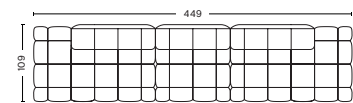

W172 x D109 x H72 cm  
Seat height 41 cm  
Seat depth 77 cm

**411 CHAISE LONGUE RIGHT BACKREST**

W172 x D109 x H72 cm  
Seat height 41 cm  
Seat depth 77 cm

[LINK TO FABRIC & LEATHER OVERVIEW](#)  
For Duo combinations please see price list and product fact sheet

- QILTON SUGGESTED COMBINATIONS -

**COMBINATION 1**

W287 x D109 x H72 cm  
Seat height 41 cm  
Seat depth 77 cm

**COMBINATION 2**

W392 x D109 x H72 cm  
Seat height 41 cm  
Seat depth 77 cm

**COMBINATION 7**

W344 x D109 x H72 cm  
Seat height 41 cm  
Seat depth 77 cm

**COMBINATION 8**

W449 x D109 x H72 cm  
Seat height 41 cm  
Seat depth 77 cm

**COMBINATION 3**

W426 x D109 x H72 cm  
Seat height 41 cm  
Seat depth 77 cm

**COMBINATION 4**

W353 x D109 x H72 cm  
Seat height 41 cm  
Seat depth 77 cm

**COMBINATION 9**

W483 x D109 x H72 cm  
Seat height 41 cm  
Seat depth 77 cm

**COMBINATION 5**

W458 x D109 x H72 cm  
Seat height 41 cm  
Seat depth 77 cm