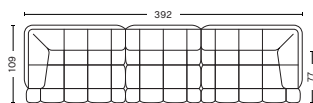

**301 WIDE RIGHT ARMREST**

W176,5 x D109 x H72 cm  
Seat height 41 cm  
Seat depth 77 cm

**303 WIDE MIDDLE**

W139 x D109 x H72 cm  
Seat height 41 cm  
Seat depth 77 cm

**412 CHAISE LONGUE LEFT BACKREST**

W172 x D109 x H72 cm  
Seat height 41 cm  
Seat depth 77 cm

**411 CHAISE LONGUE RIGHT BACKREST**

W172 x D109 x H72 cm  
Seat height 41 cm  
Seat depth 77 cm

[LINK TO FABRIC & LEATHER OVERVIEW](#)  
For Duo combinations please see price list and product fact sheet

- QILTON SUGGESTED COMBINATIONS -

**COMBINATION 1**

W287 x D109 x H72 cm  
Seat height 41 cm  
Seat depth 77 cm

**COMBINATION 2**

W392 x D109 x H72 cm  
Seat height 41 cm  
Seat depth 77 cm

**COMBINATION 7**

W344 x D109 x H72 cm  
Seat height 41 cm  
Seat depth 77 cm

**COMBINATION 8**

W449 x D109 x H72 cm  
Seat height 41 cm  
Seat depth 77 cm

**COMBINATION 3**

W426 x D109 x H72 cm  
Seat height 41 cm  
Seat depth 77 cm