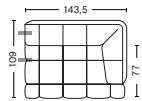

# QUILTON

OVERVIEW

**HAY**

Subject to printing errors

**FREESTANDING**

**3 SEATER**

W248 x D109 x H72 cm  
Seat height 41 cm  
Seat depth 77 cm

**OTTOMAN 05**

W105 x D105 x H41 cm  
W41.34" x D41.34" x H16.14"

**QILTON CUSHION**

W57 x H48 x D19 cm  
W22.44" x D18.90" x H7.48"

**ONLY IN COMBINATION WITH OTHER MODULES**

**202 NARROW LEFT ARMREST**

W143,5 x D109 x H72 cm  
Seat height 41 cm  
Seat depth 77 cm

**201 NARROW RIGHT ARMREST**

W143,5 x D109 x H72 cm  
Seat height 41 cm  
Seat depth 77 cm

**203 NARROW MIDDLE**

W105 x D109 x H72 cm  
Seat height 41 cm  
Seat depth 77 cm

**402 CHAISE LONGUE LEFT ARMREST**

W109 x D143 x H72 cm  
Seat height 41 cm  
Seat depth 111 cm

**401 CHAISE LONGUE RIGHT ARMREST**

W109 x D143 x H72 cm  
Seat height 41 cm  
Seat depth 111 cm

**302 WIDE LEFT ARMREST**

W176,5 x D109 x H72 cm  
Seat height 41 cm  
Seat depth 77 cm