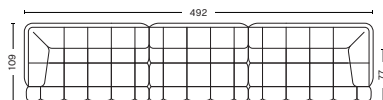

- QILTON SUGGESTED COMBINATIONS -

**COMBINATION 1**

W287 x D109 x H72 cm  
Seat height 41 cm  
Seat depth 77 cm

**COMBINATION 2**

W392 x D109 x H72 cm  
Seat height 41 cm  
Seat depth 77 cm

**COMBINATION 7**

W344 x D109 x H72 cm  
Seat height 41 cm  
Seat depth 77 cm

**COMBINATION 8**

W449 x D109 x H72 cm  
Seat height 41 cm  
Seat depth 77 cm

**COMBINATION 3**

W426 x D109 x H72 cm  
Seat height 41 cm  
Seat depth 77 cm

**COMBINATION 4**

W353 x D109 x H72 cm  
Seat height 41 cm  
Seat depth 77 cm

**COMBINATION 9**

W483 x D109 x H72 cm  
Seat height 41 cm  
Seat depth 77 cm

**COMBINATION 5**

W458 x D109 x H72 cm  
Seat height 41 cm  
Seat depth 77 cm

**COMBINATION 6**

W492 x D109 x H72 cm  
Seat height 41 cm  
Seat depth 77 cm

[LINK TO FABRIC & LEATHER OVERVIEW](#)  
For Duo combinations please see price list and product fact sheet

**HAY**

- QILTON SUGGESTED COMBINATIONS -