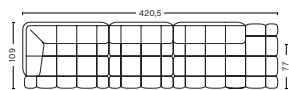

**COMBINATION 6**

W492 x D109 x H72 cm  
Seat height 41 cm  
Seat depth 77 cm

[LINK TO FABRIC & LEATHER OVERVIEW](#)  
For Duo combinations please see price list and product fact sheet

**HAY**

- QILTON SUGGESTED COMBINATIONS -

**COMBINATION 10 LEFT**

W315,5 x D109 x H72 cm

Seat height 41 cm

Seat depth 77 cm

**COMBINATION 10 RIGHT**

W315,5 x D109 x H72 cm

Seat height 41 cm

Seat depth 77 cm

**COMBINATION 13 LEFT**

W348,5 x D109 x H72 cm

Seat height 41 cm

Seat depth 77 cm

**COMBINATION 13 RIGHT**

W348,5 x D109 x H72 cm

Seat height 41 cm

Seat depth 77 cm

**COMBINATION 11 LEFT**

W420,5 x D109 x H72 cm

Seat height 41 cm

Seat depth 77 cm

**COMBINATION 11 RIGHT**

W420,5 x D109 x H72 cm

Seat height 41 cm

Seat depth 77 cm