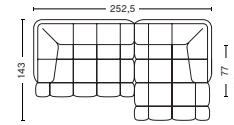

[LINK TO FABRIC & LEATHER OVERVIEW](#)  
For Duo combinations please see price list and product fact sheet

**HAY**

- QILTON SUGGESTED COMBINATIONS -

**COMBINATION 16**

W357 x D143 x H72 cm  
Seat height 41 cm  
Seat depth 77/111 cm

**COMBINATION 17 LEFT**

W357,5 x D143 x H72 cm  
Seat height 41 cm  
Seat depth 77/111 cm

**COMBINATION 17 RIGHT**

W357,5 x D143 x H72 cm  
Seat height 41 cm  
Seat depth 77/111 cm

**COMBINATION 18 LEFT**

W391,5 x D143 x H72 cm  
Seat height 41 cm  
Seat depth 77/111 cm

**COMBINATION 18 RIGHT**

W391,5 x D143 x H72 cm  
Seat height 41 cm  
Seat depth 77/111 cm

**COMBINATION 19 LEFT**

W252,5 x D143 x H72 cm  
Seat height 41 cm  
Seat depth 77/111 cm

**COMBINATION 19 RIGHT**

W252,5 x D143 x H72 cm  
Seat height 41 cm  
Seat depth 77/111 cm

**COMBINATION 20 LEFT**

W285,5 x D143 x H72 cm  
Seat height 41 cm  
Seat depth 77/111 cm

**COMBINATION 20 RIGHT**