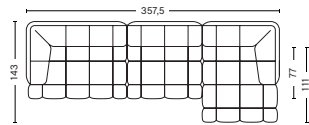

**COMBINATION 15 LEFT**

W487,5 x D109 x H72 cm

Seat height 41 cm

Seat depth 77 cm

**COMBINATION 15 RIGHT**

W487,5 x D109 x H72 cm

Seat height 41 cm

Seat depth 77 cm

[LINK TO FABRIC & LEATHER OVERVIEW](#)  
For Duo combinations please see price list and product fact sheet

**HAY**

- QILTON SUGGESTED COMBINATIONS -

**COMBINATION 16**

W357 x D143 x H72 cm  
Seat height 41 cm  
Seat depth 77/111 cm

**COMBINATION 17 LEFT**

W357,5 x D143 x H72 cm  
Seat height 41 cm  
Seat depth 77/111 cm

**COMBINATION 17 RIGHT**

W357,5 x D143 x H72 cm  
Seat height 41 cm  
Seat depth 77/111 cm

**COMBINATION 18 LEFT**