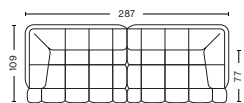

**301 WIDE RIGHT ARMREST**

W176,5 x D109 x H72 cm  
Seat height 41 cm  
Seat depth 77 cm

**303 WIDE MIDDLE**

W139 x D109 x H72 cm  
Seat height 41 cm  
Seat depth 77 cm

**412 CHAISE LONGUE LEFT BACKREST**

W172 x D109 x H72 cm  
Seat height 41 cm  
Seat depth 77 cm

**411 CHAISE LONGUE RIGHT BACKREST**

W172 x D109 x H72 cm  
Seat height 41 cm  
Seat depth 77 cm

[LINK TO FABRIC & LEATHER OVERVIEW](#)  
For Duo combinations please see price list and product fact sheet

- QILTON SUGGESTED COMBINATIONS -

**COMBINATION 1**

W287 x D109 x H72 cm  
Seat height 41 cm  
Seat depth 77 cm

**COMBINATION 2**

W392 x D109 x H72 cm  
Seat height 41 cm  
Seat depth 77 cm

**COMBINATION 7**

W344 x D109 x H72 cm  
Seat height 41 cm  
Seat depth 77 cm

**COMBINATION 8**

W449 x D109 x H72 cm  
Seat height 41 cm  
Seat depth 77 cm

**COMBINATION 3**

W426 x D109 x H72 cm  
Seat height 41 cm  
Seat depth 77 cm