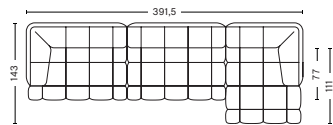

**COMBINATION 15 LEFT**

W487,5 x D109 x H72 cm

Seat height 41 cm

Seat depth 77 cm

**COMBINATION 15 RIGHT**

W487,5 x D109 x H72 cm

Seat height 41 cm

Seat depth 77 cm

[LINK TO FABRIC & LEATHER OVERVIEW](#)  
For Duo combinations please see price list and product fact sheet

**HAY**

- QILTON SUGGESTED COMBINATIONS -

**COMBINATION 16**

W357 x D143 x H72 cm  
Seat height 41 cm  
Seat depth 77/111 cm

**COMBINATION 17 LEFT**

W357,5 x D143 x H72 cm  
Seat height 41 cm  
Seat depth 77/111 cm

**COMBINATION 17 RIGHT**

W357,5 x D143 x H72 cm  
Seat height 41 cm  
Seat depth 77/111 cm

**COMBINATION 18 LEFT**

W391,5 x D143 x H72 cm  
Seat height 41 cm  
Seat depth 77/111 cm

**COMBINATION 18 RIGHT**

W391,5 x D143 x H72 cm  
Seat height 41 cm  
Seat depth 77/111 cm

**COMBINATION 19 LEFT**

W252,5 x D143 x H72 cm  
Seat height 41 cm  
Seat depth 77/111 cm