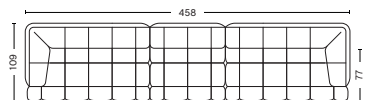

- QILTON SUGGESTED COMBINATIONS -

**COMBINATION 1**

W287 x D109 x H72 cm  
Seat height 41 cm  
Seat depth 77 cm

**COMBINATION 2**

W392 x D109 x H72 cm  
Seat height 41 cm  
Seat depth 77 cm

**COMBINATION 7**

W344 x D109 x H72 cm  
Seat height 41 cm  
Seat depth 77 cm

**COMBINATION 8**

W449 x D109 x H72 cm  
Seat height 41 cm  
Seat depth 77 cm

**COMBINATION 3**

W426 x D109 x H72 cm  
Seat height 41 cm  
Seat depth 77 cm

**COMBINATION 4**

W353 x D109 x H72 cm  
Seat height 41 cm  
Seat depth 77 cm

**COMBINATION 9**

W483 x D109 x H72 cm  
Seat height 41 cm  
Seat depth 77 cm

**COMBINATION 5**

W458 x D109 x H72 cm  
Seat height 41 cm  
Seat depth 77 cm

**COMBINATION 6**

W492 x D109 x H72 cm  
Seat height 41 cm  
Seat depth 77 cm

[LINK TO FABRIC & LEATHER OVERVIEW](#)  
For Duo combinations please see price list and product fact sheet

**HAY**

- QILTON SUGGESTED COMBINATIONS -