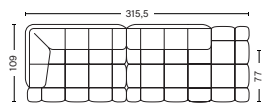

- QILTON SUGGESTED COMBINATIONS -

**COMBINATION 1**

W287 x D109 x H72 cm  
Seat height 41 cm  
Seat depth 77 cm

**COMBINATION 2**

W392 x D109 x H72 cm  
Seat height 41 cm  
Seat depth 77 cm

**COMBINATION 7**

W344 x D109 x H72 cm  
Seat height 41 cm  
Seat depth 77 cm

**COMBINATION 8**

W449 x D109 x H72 cm  
Seat height 41 cm  
Seat depth 77 cm

**COMBINATION 3**

W426 x D109 x H72 cm  
Seat height 41 cm  
Seat depth 77 cm

**COMBINATION 4**

W353 x D109 x H72 cm  
Seat height 41 cm  
Seat depth 77 cm

**COMBINATION 9**

W483 x D109 x H72 cm  
Seat height 41 cm  
Seat depth 77 cm

**COMBINATION 5**

W458 x D109 x H72 cm  
Seat height 41 cm  
Seat depth 77 cm

**COMBINATION 6**

W492 x D109 x H72 cm  
Seat height 41 cm  
Seat depth 77 cm

[LINK TO FABRIC & LEATHER OVERVIEW](#)  
For Duo combinations please see price list and product fact sheet

**HAY**

- QILTON SUGGESTED COMBINATIONS -