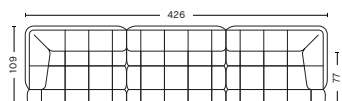

W172 x D109 x H72 cm  
Seat height 41 cm  
Seat depth 77 cm

**411 CHAISE LONGUE RIGHT BACKREST**

W172 x D109 x H72 cm  
Seat height 41 cm  
Seat depth 77 cm

[LINK TO FABRIC & LEATHER OVERVIEW](#)  
For Duo combinations please see price list and product fact sheet

- QILTON SUGGESTED COMBINATIONS -

**COMBINATION 1**

W287 x D109 x H72 cm  
Seat height 41 cm  
Seat depth 77 cm

**COMBINATION 2**

W392 x D109 x H72 cm  
Seat height 41 cm  
Seat depth 77 cm

**COMBINATION 7**

W344 x D109 x H72 cm  
Seat height 41 cm  
Seat depth 77 cm

**COMBINATION 8**

W449 x D109 x H72 cm  
Seat height 41 cm  
Seat depth 77 cm

**COMBINATION 3**

W426 x D109 x H72 cm  
Seat height 41 cm  
Seat depth 77 cm

**COMBINATION 4**

W353 x D109 x H72 cm  
Seat height 41 cm  
Seat depth 77 cm

**COMBINATION 9**

W483 x D109 x H72 cm  
Seat height 41 cm  
Seat depth 77 cm

**COMBINATION 5**

W458 x D109 x H72 cm  
Seat height 41 cm  
Seat depth 77 cm