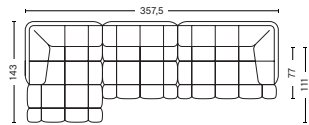

**COMBINATION 15 LEFT**

W487,5 x D109 x H72 cm

Seat height 41 cm

Seat depth 77 cm

**COMBINATION 15 RIGHT**

W487,5 x D109 x H72 cm

Seat height 41 cm

Seat depth 77 cm

[LINK TO FABRIC & LEATHER OVERVIEW](#)  
For Duo combinations please see price list and product fact sheet

**HAY**

- QILTON SUGGESTED COMBINATIONS -

**COMBINATION 16**

W357 x D143 x H72 cm  
Seat height 41 cm  
Seat depth 77/111 cm

**COMBINATION 17 LEFT**

W357,5 x D143 x H72 cm  
Seat height 41 cm  
Seat depth 77/111 cm

**COMBINATION 17 RIGHT**

W357,5 x D143 x H72 cm  
Seat height 41 cm  
Seat depth 77/111 cm

**COMBINATION 18 LEFT**