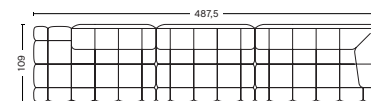

**COMBINATION 14 LEFT**

W453,5 x D109 x H72 cm

Seat height 41 cm

Seat depth 77 cm

**COMBINATION 14 RIGHT**

W453,5 x D109 x H72 cm

Seat height 41 cm

Seat depth 77 cm

**COMBINATION 12 LEFT**

W454,5 x D109 x H72 cm

Seat height 41 cm

Seat depth 77 cm

**COMBINATION 12 RIGHT**

W454,5 x D109 x H72 cm

Seat height 41 cm

Seat depth 77 cm

**COMBINATION 15 LEFT**

W487,5 x D109 x H72 cm

Seat height 41 cm

Seat depth 77 cm

**COMBINATION 15 RIGHT**

W487,5 x D109 x H72 cm

Seat height 41 cm

Seat depth 77 cm

[LINK TO FABRIC & LEATHER OVERVIEW](#)  
For Duo combinations please see price list and product fact sheet

**HAY**

- QILTON SUGGESTED COMBINATIONS -

**COMBINATION 16**

W357 x D143 x H72 cm  
Seat height 41 cm  
Seat depth 77/111 cm