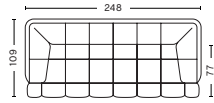

# QUILTON

OVERVIEW

**HAY**

Subject to printing errors

**FREESTANDING**

**3 SEATER**

W248 x D109 x H72 cm  
Seat height 41 cm  
Seat depth 77 cm

**OTTOMAN 05**

**COMBINATION 10 LEFT**

W315,5 x D109 x H72 cm

Seat height 41 cm

Seat depth 77 cm

**COMBINATION 10 RIGHT**

W315,5 x D109 x H72 cm

Seat height 41 cm

Seat depth 77 cm

**COMBINATION 13 LEFT**

W348,5 x D109 x H72 cm

Seat height 41 cm

Seat depth 77 cm

**COMBINATION 13 RIGHT**

W348,5 x D109 x H72 cm

Seat height 41 cm

Seat depth 77 cm

**COMBINATION 15 LEFT**

W487,5 x D109 x H72 cm

Seat height 41 cm

Seat depth 77 cm

**COMBINATION 15 RIGHT**

W487,5 x D109 x H72 cm

Seat height 41 cm

Seat depth 77 cm