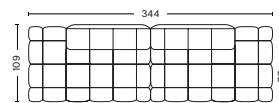

W172 x D109 x H72 cm  
Seat height 41 cm  
Seat depth 77 cm

**411 CHAISE LONGUE RIGHT BACKREST**

W172 x D109 x H72 cm  
Seat height 41 cm  
Seat depth 77 cm

[LINK TO FABRIC & LEATHER OVERVIEW](#)  
For Duo combinations please see price list and product fact sheet

- QILTON SUGGESTED COMBINATIONS -

**COMBINATION 1**

W287 x D109 x H72 cm  
Seat height 41 cm  
Seat depth 77 cm

**COMBINATION 2**

W392 x D109 x H72 cm  
Seat height 41 cm  
Seat depth 77 cm

**COMBINATION 7**

W344 x D109 x H72 cm  
Seat height 41 cm  
Seat depth 77 cm

**COMBINATION 8**

W449 x D109 x H72 cm  
Seat height 41 cm  
Seat depth 77 cm

**COMBINATION 3**

W426 x D109 x H72 cm  
Seat height 41 cm  
Seat depth 77 cm

**COMBINATION 4**

W353 x D109 x H72 cm  
Seat height 41 cm  
Seat depth 77 cm

**COMBINATION 9**

W483 x D109 x H72 cm  
Seat height 41 cm  
Seat depth 77 cm

**COMBINATION 5**

W458 x D109 x H72 cm  
Seat height 41 cm  
Seat depth 77 cm