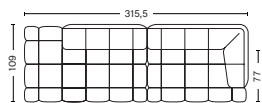

**COMBINATION 4**

W353 x D109 x H72 cm  
Seat height 41 cm  
Seat depth 77 cm

**COMBINATION 9**

W483 x D109 x H72 cm  
Seat height 41 cm  
Seat depth 77 cm

**COMBINATION 5**

W458 x D109 x H72 cm  
Seat height 41 cm  
Seat depth 77 cm

**COMBINATION 6**

W492 x D109 x H72 cm  
Seat height 41 cm  
Seat depth 77 cm

[LINK TO FABRIC & LEATHER OVERVIEW](#)  
For Duo combinations please see price list and product fact sheet

**HAY**

- QILTON SUGGESTED COMBINATIONS -

**COMBINATION 10 LEFT**

W315,5 x D109 x H72 cm

Seat height 41 cm

Seat depth 77 cm

**COMBINATION 10 RIGHT**

W315,5 x D109 x H72 cm

Seat height 41 cm

Seat depth 77 cm

**COMBINATION 13 LEFT**

W348,5 x D109 x H72 cm

Seat height 41 cm

Seat depth 77 cm

**COMBINATION 13 RIGHT**

W348,5 x D109 x H72 cm

Seat height 41 cm

Seat depth 77 cm