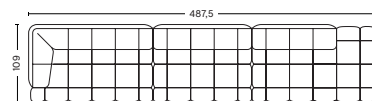

**COMBINATION 14 LEFT**

W453,5 x D109 x H72 cm

Seat height 41 cm

Seat depth 77 cm

**COMBINATION 14 RIGHT**

W453,5 x D109 x H72 cm

Seat height 41 cm

Seat depth 77 cm

**COMBINATION 12 LEFT**

W454,5 x D109 x H72 cm

Seat height 41 cm

Seat depth 77 cm

**COMBINATION 12 RIGHT**

W454,5 x D109 x H72 cm

Seat height 41 cm

Seat depth 77 cm

**COMBINATION 15 LEFT**

W487,5 x D109 x H72 cm

Seat height 41 cm

Seat depth 77 cm

**COMBINATION 15 RIGHT**

W487,5 x D109 x H72 cm

Seat height 41 cm

Seat depth 77 cm

[LINK TO FABRIC & LEATHER OVERVIEW](#)  
For Duo combinations please see price list and product fact sheet

**HAY**

- QILTON SUGGESTED COMBINATIONS -

**COMBINATION 16**

W357 x D143 x H72 cm  
Seat height 41 cm  
Seat depth 77/111 cm