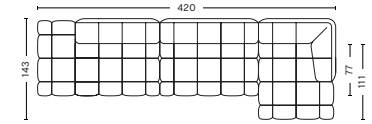

W285,5 x D143 x H72 cm  
Seat height 41 cm  
Seat depth 77/111 cm

**COMBINATION 21 LEFT**

W281 x D143 x H72 cm  
Seat height 41 cm  
Seat depth 77/111 cm

**COMBINATION 21 RIGHT**

W281 x D143 x H72 cm  
Seat height 41 cm  
Seat depth 77/111 cm

[LINK TO FABRIC & LEATHER OVERVIEW](#)  
For Duo combinations please see price list and product fact sheet

**HAY**

- QILTON SUGGESTED COMBINATIONS -

**COMBINATION 22 LEFT**

W386 x D143 x H72 cm  
Seat height 41 cm  
Seat depth 77/111 cm

**COMBINATION 22 RIGHT**

W386 x D143 x H72 cm  
Seat height 41 cm  
Seat depth 77/111 cm

**COMBINATION 23 LEFT**

W420 x D143 x H72 cm  
Seat height 41 cm  
Seat depth 77/111 cm

**COMBINATION 23 RIGHT**

W420 x D143 x H72 cm  
Seat height 41 cm  
Seat depth 77/111 cm