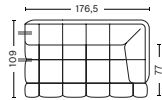

**201 NARROW RIGHT ARMREST**

W143,5 x D109 x H72 cm  
Seat height 41 cm  
Seat depth 77 cm

**203 NARROW MIDDLE**

W105 x D109 x H72 cm  
Seat height 41 cm  
Seat depth 77 cm

**402 CHAISE LONGUE LEFT ARMREST**

W109 x D143 x H72 cm  
Seat height 41 cm  
Seat depth 111 cm

**401 CHAISE LONGUE RIGHT ARMREST**

W109 x D143 x H72 cm  
Seat height 41 cm  
Seat depth 111 cm

**302 WIDE LEFT ARMREST**

W176,5 x D109 x H72 cm  
Seat height 41 cm  
Seat depth 77 cm

**301 WIDE RIGHT ARMREST**

W176,5 x D109 x H72 cm  
Seat height 41 cm  
Seat depth 77 cm

**303 WIDE MIDDLE**

W139 x D109 x H72 cm  
Seat height 41 cm  
Seat depth 77 cm

**412 CHAISE LONGUE LEFT BACKREST**

W172 x D109 x H72 cm  
Seat height 41 cm  
Seat depth 77 cm

**411 CHAISE LONGUE RIGHT BACKREST**

W172 x D109 x H72 cm  
Seat height 41 cm  
Seat depth 77 cm

[LINK TO FABRIC & LEATHER OVERVIEW](#)  
For Duo combinations please see price list and product fact sheet