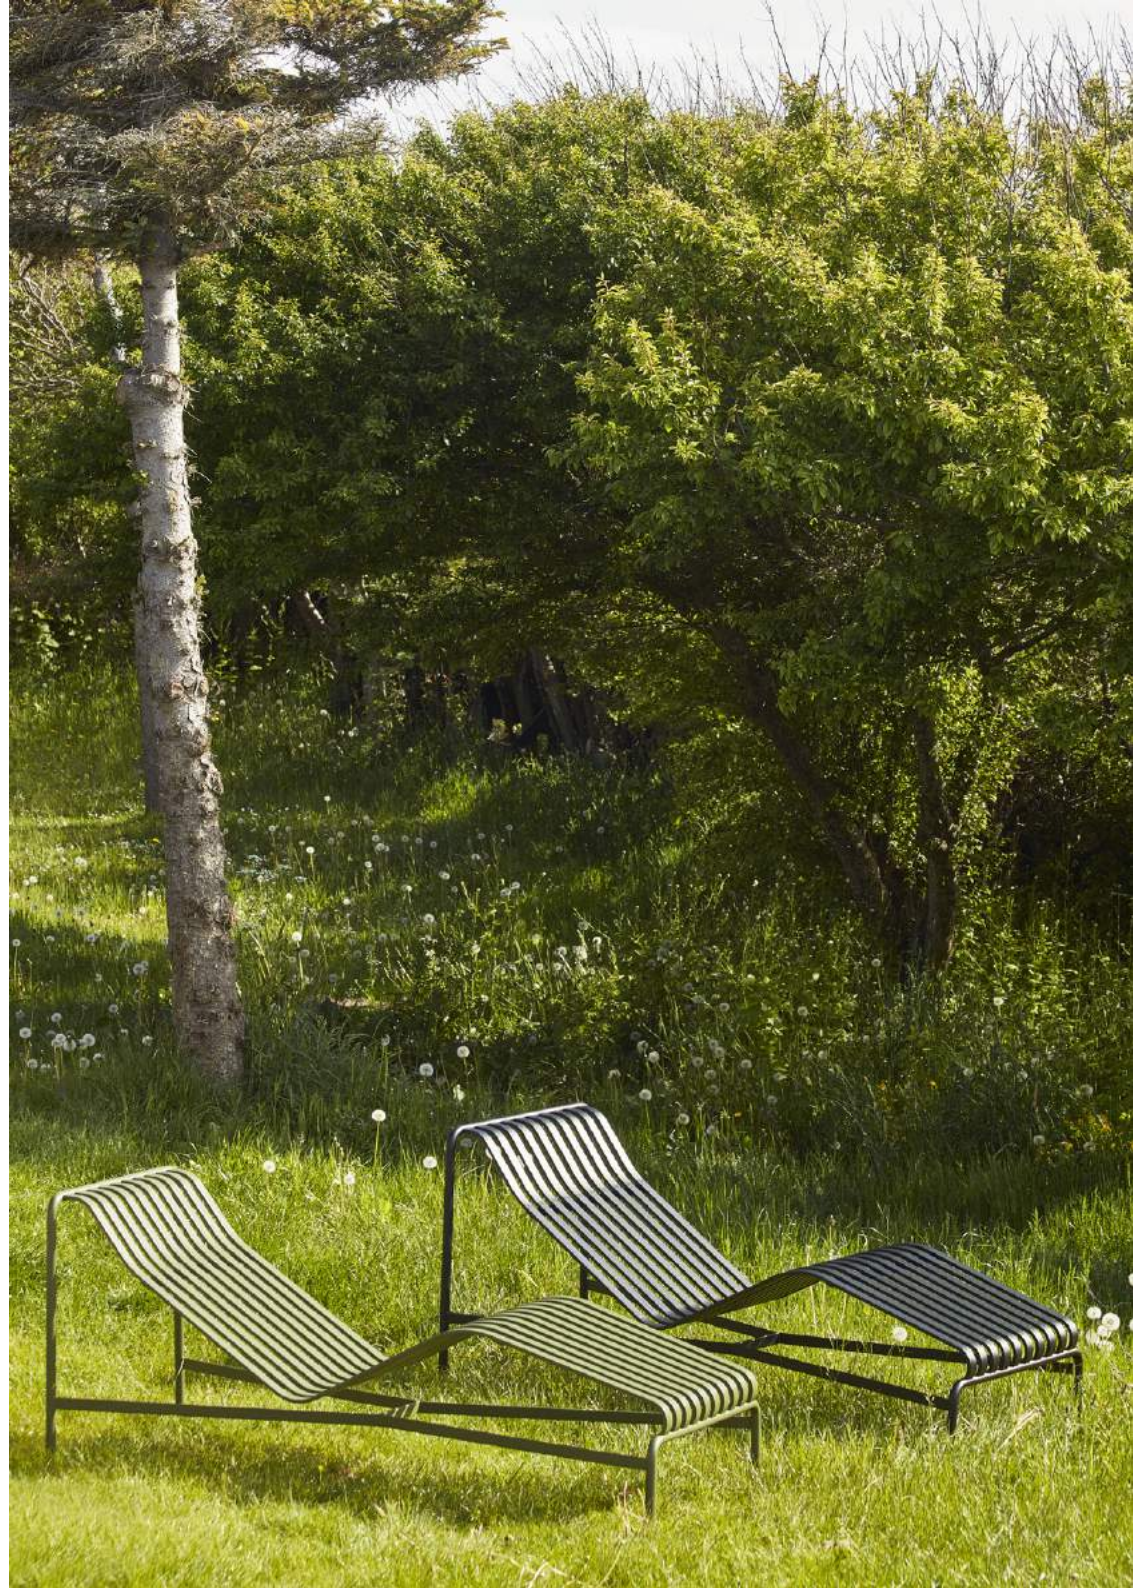

TABLE MIDDLE LEG
W90 x D13,6 x H75 cm

TABLE
L82,5 x W90 x H75 cm

TABLE
L170 X W90 X H75 cm

- PALISSADE -

PALISSADE CHAISE LONGUE
W65,5 x D164,5 x H70,5 cm
Seat height 25,5 cm

- PALISSADE -

MATERIALS

STEEL / The products in the Palissade Collection have a two component coating; a primer and an outdoor powder coating which provides a barrier to corrosive elements making it suitable for outdoor use.