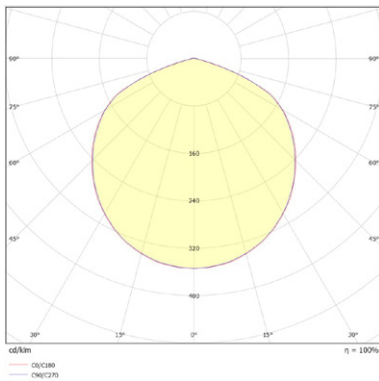

### CRI (1-100)

85

\*Photometrics and the specification shown is taken using the integrated LED bulb fitted in the production luminaire.

## PHOTOMETRICS