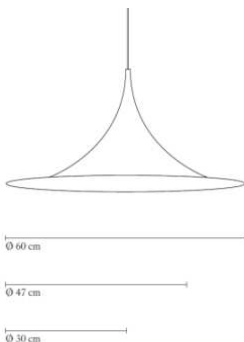

SM1, SM2, SM3

COLOURS

// Matt black

// Matt white

// Glossy orange

// Glossy blue-grey

// Glossy anthracite grey

FACTS

MEASUREMENT - L X W X H MM

Lamp rosette height: 57 mm
Lamp rosette diameter: 114 mm
Shade height: 300 mm
Shade diameter: Ø600mm
Cable length, exposed: APP. 2200 mm
Cable length, total: APP. 2500 mm

WEIGHT ITEM - LAMP INCL. WIRE AND ROSETTE

1300 g

PACKAGING TYPE

Cardboard box

PACKAGING MEASUREMENT - L X W X H CM

L:64 X W:64 X H:33.5 cm

WEIGHT PACKAGING - MATERIAL TYPE (recycleable)

- Delivery note: 5 g
- PE-LD PolyEthylen, bottom and top plate: 150 g
- Socket protection: 11 g
- Brown paper post (2 pcs. Triangles and rosette box): 400 g
- PE polybag: 61 g
- Cardboard, outer white box w/5ply Corrugated: 1600 g
- Screws: 7 g
- Light bulb: 28 g

WEIGHT PACKAGING - TOTAL

3562 g

NUMBER OF PARCELS

1 pcs.