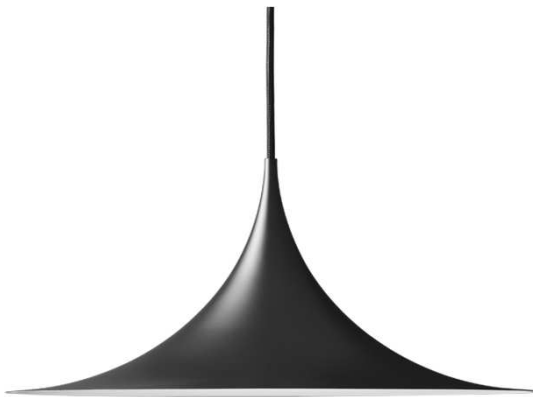

## SEMI SM3 // PENDANT LAMP, UK MODEL

Designed by Bonderup & Thorup

### PRODUCT

Item no.: 004-0310X  
+ style code

### DESCRIPTION

Semi is a unique pendant lamp, based on two quarter-circles put together, back-to-back. It's distinctive arch-shaped shade in lacquered, spun aluminium creates a diffused, cone-shaped light, ideal over a dining table or kitchen work surface.

#### MEASUREMENT - L X W X H MM

Lamp rosette height: 57 mm  
Lamp rosette diameter: 114 mm  
Shade height: 300 mm  
Shade diameter: Ø600mm  
Cable length, exposed: APP. 2200 mm  
Cable length, total: APP. 2500 mm