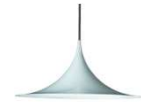

// Glossy blue-grey