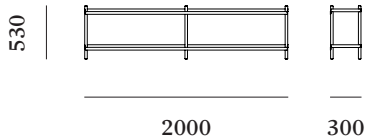

BOLT

BY LENNART EBERT

FLOOR SHELVING

2000 X 2 SHELVES

ITEM NUMBER

125927-A07M03 — White / Oak
125927-A02M02 — Grey / Oak
125927-A02M01 — Anthracite / Black Stained
Oak

PRODUCT CATEGORY

Shelving

ENVIRONMENT

Indoor

DIMENSIONS

H530mm x W2000mm x D300mm

PACKAGING DIMENSIONS

H220mm x W2095mm x D395mm

WEIGHT

Product — 18.9kg
Product incl. packaging — 29.5kg

MATERIALS

Shelves — Steel
Legs — Oak

FINISHES

White / Natural Oak

Grey / Natural Oak

Anthracite / Black Stained
Oak

TECHNICAL INFORMATION

This item is delivered disassembled. We have made it easy to assemble without the need for tools.

COUNTRY OF MANUFACTURE

Turkey