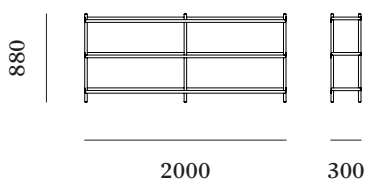

BOLT

BY LENNART EBERT

FLOOR SHELVING

2000 X 3 SHELVES

ITEM NUMBER

125928-A07M03 — White / Oak
125928-A02M02 — Grey / Oak
125928-A02M01 — Anthracite / Black Stained
Oak

PRODUCT CATEGORY

Shelving

ENVIRONMENT

Indoor

DIMENSIONS

H880mm x W2000mm x D300mm

PACKAGING DIMENSIONS

H260mm x W2095mm x D395mm

WEIGHT

Product — 28.3kg
Product incl. packaging — 41.0kg

MATERIALS

Shelves — Steel
Legs — Oak

FINISHES

White / Natural Oak

Grey / Natural Oak

Anthracite / Black Stained
Oak

TECHNICAL INFORMATION

This item is delivered disassembled. We have made it easy to assemble without the need for tools.

COUNTRY OF MANUFACTURE

Turkey

NINE