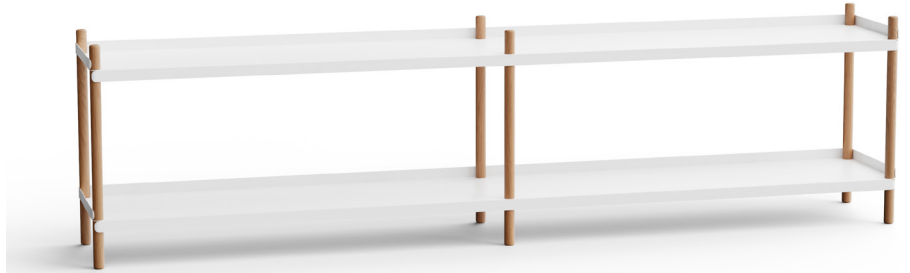

ITEM NUMBER

125927-A07M03 — White / Oak
125927-A02M02 — Grey / Oak
125927-A02M01 — Anthracite / Black Stained
Oak

PRODUCT CATEGORY

Shelving

ENVIRONMENT

Indoor

DIMENSIONS

H530mm x W2000mm x D300mm

PACKAGING DIMENSIONS

H220mm x W2095mm x D395mm

WEIGHT

Product — 18.9kg
Product incl. packaging — 29.5kg

MATERIALS

Shelves — Steel
Legs — Oak

FINISHES

White / Natural Oak