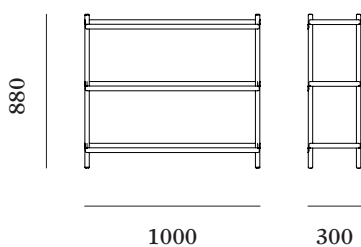

BOLT

BY LENNART EBERT

FLOOR SHELVING

1000 X 3 SHELVES

ITEM NUMBER

125926-A07M03 — White / Oak
125926-A02M02 — Grey / Oak
125926-A02M01 — Anthracite / Black Stained
Oak

PRODUCT CATEGORY

Shelving

ENVIRONMENT

Indoor

DIMENSIONS

H880mm x W1000mm x D300mm

PACKAGING DIMENSIONS

H260mm x W1095mm x D395mm

WEIGHT

Product — 14.7kg
Product incl. packaging — 21.0kg

MATERIALS

Shelves — Steel
Legs — Oak

FINISHES

White / Natural Oak

Grey / Natural Oak

Anthracite / Black Stained
Oak

TECHNICAL INFORMATION

This item is delivered disassembled. We have made it easy to assemble without the need for tools.

COUNTRY OF MANUFACTURE

Turkey