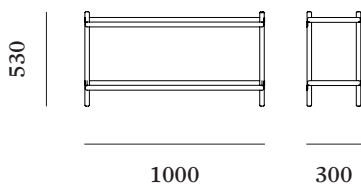

BOLT

BY LENNART EBERT

FLOOR SHELVING

1000 X 2 SHELVES

ITEM NUMBER

125925-A07M03 — White / Oak
125925-A02M02 — Grey / Oak
125925-A02M01 — Anthracite / Black Stained
Oak

PRODUCT CATEGORY

Shelving

ENVIRONMENT

Indoor

DIMENSIONS

H530mm x W1000mm x D300mm

PACKAGING DIMENSIONS

H225mm x W1095mm x D395mm

WEIGHT

Product — 9.8kg
Product incl. packaging — 15.0kg

MATERIALS

Shelves — Steel
Legs — Oak

FINISHES

White / Natural Oak

Grey / Natural Oak

Anthracite / Black Stained
Oak

TECHNICAL INFORMATION

This item is delivered disassembled. We have made it easy to assemble without the need for tools.

COUNTRY OF MANUFACTURE

Turkey