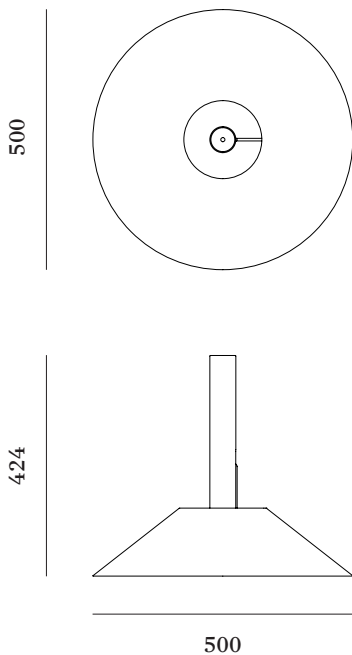

Indoor

DIMENSIONS

H424mm x Ø500mm

PACKAGING DIMENSIONS

H190mm x W575mm x D565mm

WEIGHT

Product — 2.0kg
Product incl. packaging — 5.05kg

MATERIALS

Pendant Light

ENVIRONMENT

Indoor

DIMENSIONS

H533mm x Ø600mm

PACKAGING DIMENSIONS

H225mm x W675mm x D665mm

WEIGHT