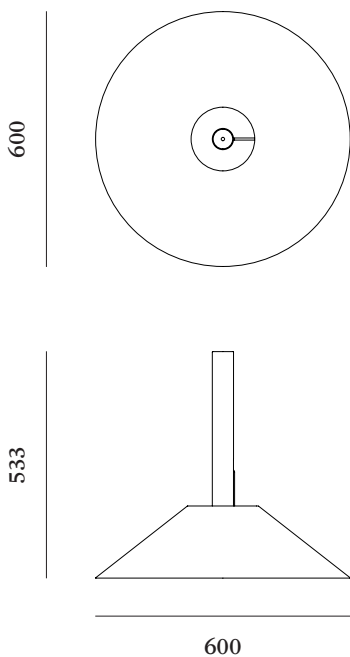

HOOK

BY ALEXANDRA GERBER

PENDANT LARGE

ITEM NUMBER

135755-N033 — Black
135755-N034 — White
135755-N035 — Green
135755-N036 — Orange

PRODUCT CATEGORY

Pendant Light

ENVIRONMENT

Indoor

DIMENSIONS

H533mm x Ø600mm

PACKAGING DIMENSIONS

H225mm x W675mm x D665mm

WEIGHT

Product — 2.5kg
Product incl. packaging — 5.65kg

MATERIALS

Shade — Steel
Fitting — Aluminium

FINISHES

- Black
  RAL 9005
- White
  RAL 9003
- Green
  RAL 6003
- Orange
  RAL 2001

CERTIFICATION

TECHNICAL INFORMATION

220-240V / 50-60Hz
Light source —
E27
60W maximum
Bulb not included — we recommend using
a diffused LED globe.

COUNTRY OF MANUFACTURE

China