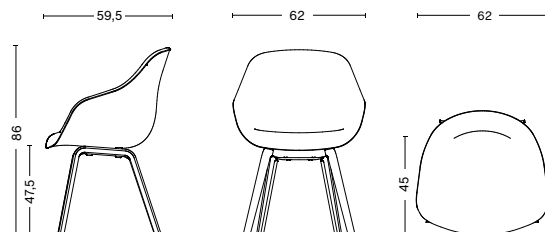

CONSTRUCTION

BASE / Plywood legs section connected with solid oak cross bars glued and fixed with embedded metal brackets.

DIMENSIONS

WIDTH / 62 cm / 24.41"

DEPTH / 59,5 cm / 23.42"

HEIGHT / 86 cm / 33.86"

SEAT HEIGHT / 47,5 cm / 18.7"

SEAT DEPTH / 45 cm / 17.72"

GLIDERS

PLASTIC GLIDER (STANDARD ON ALL) / Suitable for most floorings which are not too sensitive

FELT GLIDER STANDARD / For wooden floors. Not for sensitive wooden floors like pine wood or painted floors. Here we recommend felt glider soft.