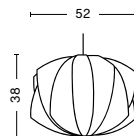

DIAMETER / 63,5 cm / 25"

HEIGHT / 24 cm / 9.4"

NELSON BALL CRISSCROSS BUBBLE PENDANT / SMALL

DIAMETER / 32,5 cm / 12.8"

HEIGHT / 30,5 cm / 12"

NELSON BALL CRISSCROSS BUBBLE PENDANT / MEDIUM

DIAMETER / 48,5 cm / 19.1"

DIMENSIONS

NELSON PEAR BUBBLE PENDANT / SMALL
DIAMETER / 33 cm / 13"
HEIGHT / 32 cm / 12.6"

NELSON PEAR BUBBLE PENDANT / MEDIUM
DIAMETER / 43 cm / 17"
HEIGHT / 48 cm / 18.9"

NELSON PEAR CRISSCROSS BUBBLE PENDANT / SMALL
DIAMETER / 33 cm / 13"
HEIGHT / 32 cm / 12.6"

NELSON PEAR CRISSCROSS BUBBLE PENDANT / MEDIUM
DIAMETER / 43 cm / 17"
HEIGHT / 48,5 cm / 19"

NELSON APPLE BUBBLE PENDANT / MEDIUM
DIAMETER / 53,5 cm / 21.1"
HEIGHT / 37 cm / 14.6"

NELSON LANTERN BUBBLE PENDANT / SMALL
DIAMETER / 28 cm / 11"
HEIGHT / 26,5 cm / 10.4"

NELSON PROPELLER BUBBLE PENDANT / MEDIUM
DIAMETER / 52 cm / 20.5"
HEIGHT / 38 cm / 15"

TECHNICAL SPECIFICATIONS

SMALL

- / RECOMMENDED LIGHT SOURCE* / LED E27 (A15)
- / POWER (watts) / 5-8W
- / FLUX (lumens) / 500-800lm
- / CCT & CRI / The levels will vary depending on the type of bulb used in the lamp.
- / DIMMABLE / No
- / POWER SUPPLY / 220-240V AC at 50/60Hz
- / CORD LENGTH / 183 cm
- / SWITCH / No