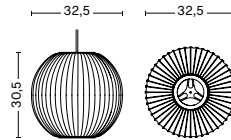

SHADE / Webbing polymer.

FRAME TOP & BOTTOM RING / Coated and brushed metal and nickel.

CABLE / White PVC isolation.

COLOUR

Available in 1 colour.

/ Off white

DIMENSIONS

NELSON BALL BUBBLE PENDANT / SMALL

DIAMETER / 32,5 cm / 12.8"

HEIGHT / 30,5 cm / 12"

NELSON BALL BUBBLE PENDANT / MEDIUM

DIAMETER / 48,5 cm / 19.1"

HEIGHT / 39,5 cm / 15.5"

NELSON BALL BUBBLE PENDANT / LARGE

DIAMETER / 68 cm / 26.8"

HEIGHT / 59,5 cm / 23.4"

NELSON SAUCER BUBBLE PENDANT / SMALL

DIAMETER / 44,5 cm / 17.5"

HEIGHT / 18 cm / 7.1"

NELSON SAUCER BUBBLE PENDANT / MEDIUM

DIAMETER / 63,5 cm / 25"

HEIGHT / 25,5 cm / 10"

NELSON SAUCER BUBBLE PENDANT / LARGE