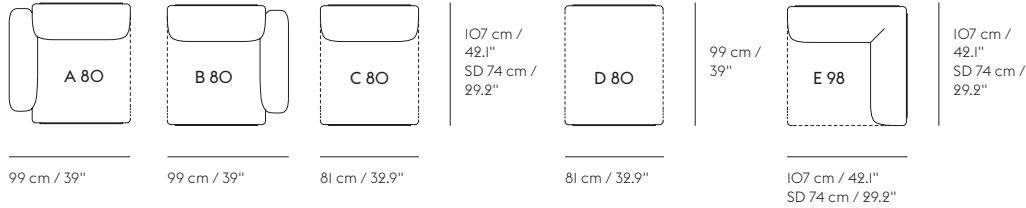

SEATING MODULES