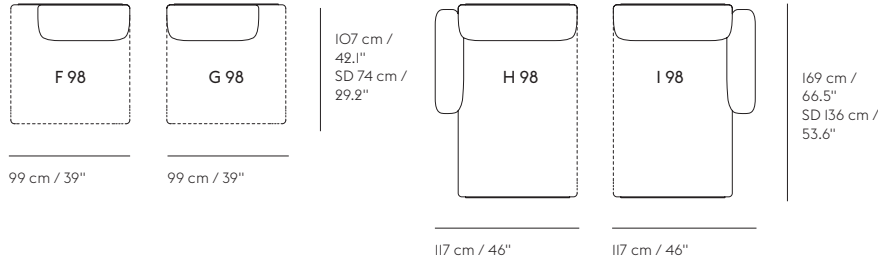

SEATING MODULES