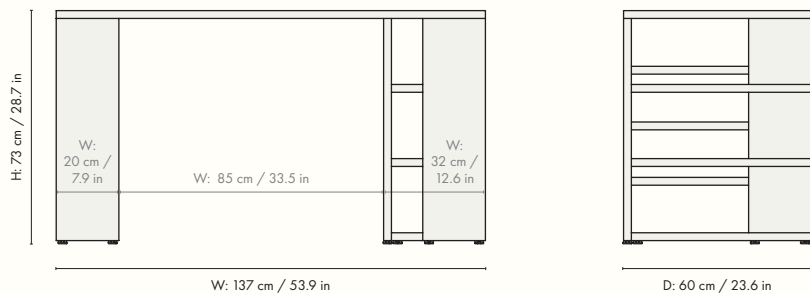

Measurements

The mark of
responsible forestry