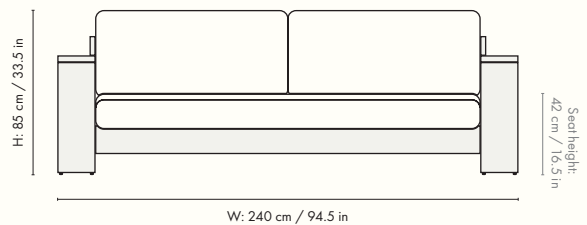

1104266462
Dark Stained/Natural

Information

Size: H: 85 x W: 240 x D: 90 cm / H: 33.5 x W: 94.5 x D: 35.4 in

Material: Fabric: Rich Linen. 100% linen. Backrest/seat: High resilience PU foam and polyester wadding. Inner cover: 100% cotton. Frame: FSC™ certified solid pinewood. Dark stained with clear lacquer.

Country of origin: Lithuania

Net weight: 55 kg

Packsize: 1

The mark of responsible forestry

Measurements

Edre Desk

Elevate your workspace with the Edre Desk. Crafted from solid FSC™ certified European pine wood, this desk boasts a sleek design with functional storage on both sides, giving the illusion of floating shelves. Its versatile size and dual functionality make it easy to create an elegant office space within any home. The Edre Desk combines the charm of solid wood construction with practical storage solutions, providing a perfect blend of aesthetics and functionality for your work environment.

1104268306
Dark Stained Pine

Information

Size: H: 73.5 x W: 137 x D: 65 cm /
H: 28.9 x W: 53.9 x D: 25.6 in
Material: FSC™ certified solid pinewood.
Dark stained
Care: Wipe with a damp cloth.
Do not leave the surface wet
Country of origin: Lithuania
Net weight: 31 kg
Packsize: 1