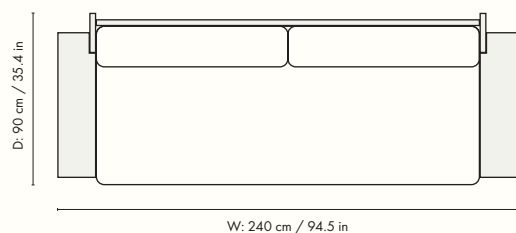

1104266462
Dark Stained/Natural

Information

Size: H: 85 x W: 240 x D: 90 cm / H: 33.5 x W: 94.5 x D: 35.4 in

Material: Fabric: Rich Linen. 100% linen. Backrest/seat: High resilience PU foam and polyester wadding. Inner cover: 100% cotton. Frame: FSC™ certified solid pinewood. Dark stained with clear lacquer.

Country of origin: Lithuania

Net weight: 55 kg

Packsize: 1

The mark of responsible forestry

Measurements

Edre Desk

Elevate your workspace with the Edre Desk. Crafted from solid FSC™ certified European pine wood, this desk boasts a sleek design with functional storage on both sides, giving the illusion of floating shelves. Its versatile size and dual functionality make it easy to create an elegant office space within any home. The Edre Desk combines the charm of solid wood construction with practical storage solutions, providing a perfect blend of aesthetics and functionality for your work environment.

1104268306
Dark Stained Pine

Information

Size: H: 73.5 x W: 137 x D: 65 cm /
H: 28.9 x W: 53.9 x D: 25.6 in
Material: FSC™ certified solid pinewood.
Dark stained
Care: Wipe with a damp cloth.
Do not leave the surface wet
Country of origin: Lithuania
Net weight: 31 kg
Packsize: 1