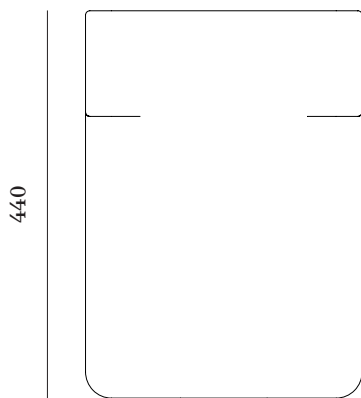

Indoor / Outdoor

DIMENSIONS

H440mm x W320mm x D320mm

PACKAGING DIMENSIONS

Hmm x Wmm x Dmm

WEIGHT

Product — kg
Product incl. packaging — kg

320

ENVIRONMENT

Indoor / Outdoor

DIMENSIONS

H320mm x W600mm x D600mm

PACKAGING DIMENSIONS

Hmm x Wmm x Dmm

WEIGHT

Product — kg
Product incl. packaging — kg