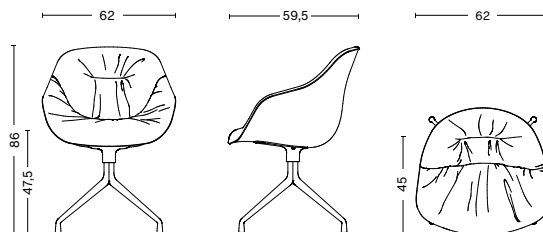

## CONSTRUCTION

BASE / 4 single legs connected around a cast conical center, reinforced with metal brackets for additional strength. With swivel function made from durable POM (Polyoxymethylen).

## DIMENSIONS

WIDTH / 62 cm / 24.41"  
DEPTH / 59,5 cm / 23.42"  
HEIGHT / 86 cm / 33.86"  
SEAT HEIGHT / 47,5 cm / 18.7"  
SEAT DEPTH / 45 cm / 17.72"