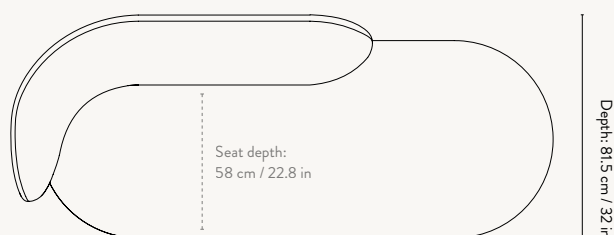

W: 190 x H: 79 x D: 81.5 cm
W: 74.8 x H: 31.1 x D: 32 in
Seat height: 41 cm / 16 in
Seat depth: 58 cm / 22.8 in
Weight: 55 kg

MATERIALS & CONSTRUCTION

Backrest: Moulded foam with inner metal structure
Seat: Moulded foam with inner wooden structure
Feet: Low density polyethylene

Width: 126 cm / 49.6 in

Width: 190 cm / 81.5 in

RECOMMENDED RETAIL PRICES

PRICE GROUP I		PRICE GROUP II		PRICE GROUP III		PRICE GROUP IV		PRICE GROUP V		PRICE GROUP VI	
<i>Brushed & Faded Velvet</i>		<i>Gaja C2C</i>		<i>Bouclé</i>		<i>Tonus 4</i>		<i>Hallingdal 65</i>		<i>Tiger Mountain & Vidar 3</i>	
DKK	17.999	DKK	19.999	DKK	21.999	DKK	22.999	DKK	24.999	DKK	29.999
SEK	26.085	SEK	28.985	SEK	31.885	SEK	33.329	SEK	36.229	SEK	43.475
NOK	23.685	NOK	26.315	NOK	28.945	NOK	30.259	NOK	32.895	NOK	39.469
EUR	2.439	EUR	2.715	EUR	2.985	EUR	3.119	EUR	3.389	EUR	4.069
GBP	2.275	GBP	2.529	GBP	2.779	GBP	2.909	GBP	3.159	GBP	3.795
USD	3.275	USD	3.639	USD	4.005	USD	4.185	USD	4.549	USD	5.459

CUSTOMISATION OPTIONS

FABRIC QUALITIES

To see the specifications of each fabric and available colour assortment please go to overview

Depth: 69 cm / 27.2 in

Height: 41 cm / 16.1 in

Width: 124 cm / 48.8 in

RECOMMENDED RETAIL PRICES