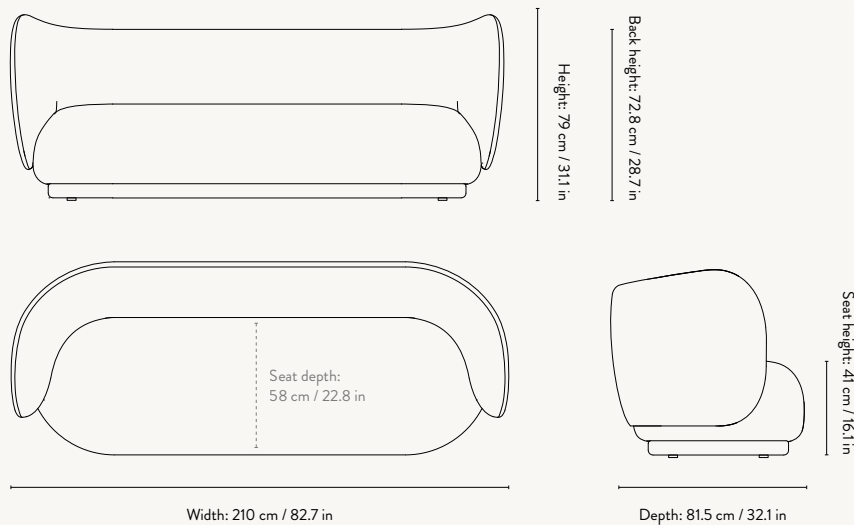

To see the specifications of each fabric and available colour assortment please go to overview