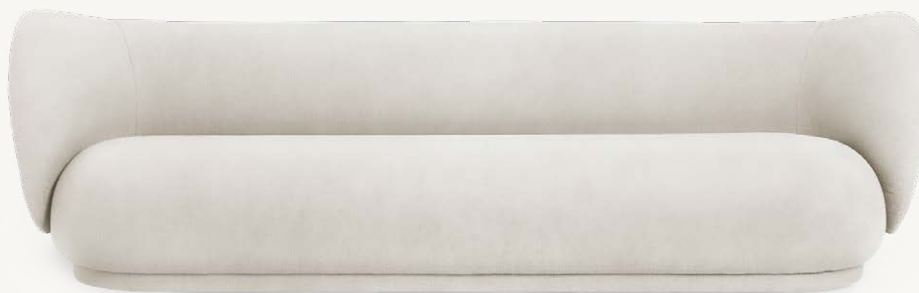

Rico Sofa 4-Seater

Design by ferm LIVING

PRODUCT DETAILS

Sofa for indoor use
Delivered assembled
Manufactured in Italy

DIMENSIONS

Width: 260 cm / 102.4 in
Depth: 81.5 cm / 32.1 in
Height: 79 cm / 31.1 in
Back height: 72.8 cm / 28.7 in
Seat height: 41 cm / 16 in
Seat depth: 58 cm / 22.8 in
Weight: 83 kg

MATERIALS & CONSTRUCTION

Backrest: Moulded foam with inner metal structure
Seat: Moulded foam with inner wooden structure
Feet: Low density polyethylene

CARE

Professional dry clean only

PACKSIZE

1

TEST

EN 1022:2005 Domestic furniture - Seating
- Determination of stability

EN 16139:2013 Furniture - Strength, durability and safety
- Requirements for non-domestic seating

Foam fire rating:

CAL117-2013 - pass
BS 5852 Crib5 - on request