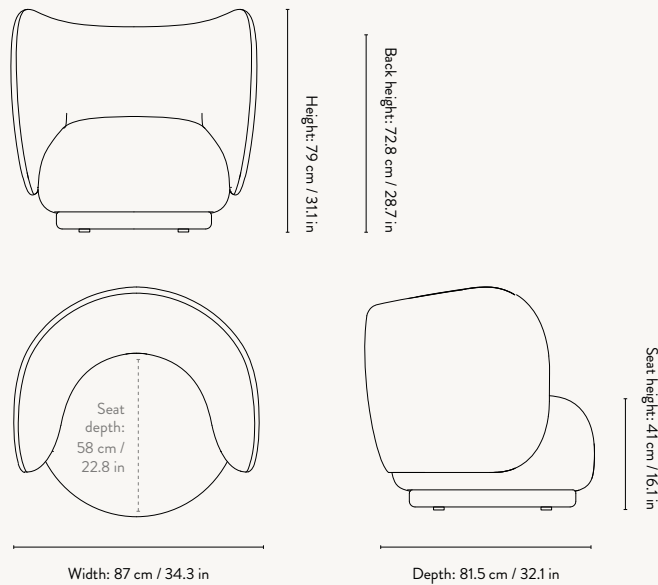

Rico Lounge Chair

Design by ferm LIVING

PRODUCT DETAILS

Chair for indoor use
Delivered assembled
Manufactured in Italy

DIMENSIONS

Width: 87 cm / 34.3 in
Depth: 81.5 cm / 32.1 in
Height: 79 cm / 31.1 in
Back height: 72.8 cm / 28.7 in
Seat height: 41 cm / 16 in
Seat depth: 58 cm / 22.8 in
Weight: 25 kg

MATERIALS & CONSTRUCTION

Backrest: Moulded foam with inner metal structure
Seat: Moulded foam with inner wooden structure
Feet: Low density polyethylene

CARE

Professional dry clean only

PACKSIZE

1

TEST

Foam fire rating:
CAL117-2013 - pass
BS 5852 Crib5 - on request