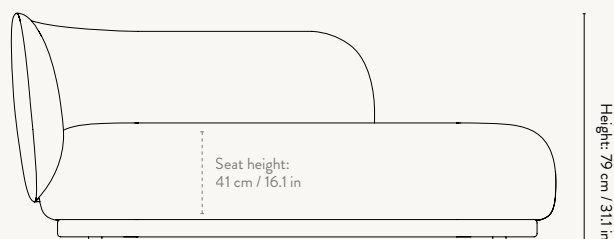

W: 190 x H: 79 x D: 81.5 cm
W: 74.8 x H: 31.1 x D: 32 in
Seat height: 41 cm / 16 in
Seat depth: 58 cm / 22.8 in
Weight: 55 kg

MATERIALS & CONSTRUCTION

Backrest: Moulded foam with inner metal structure
Seat: Moulded foam with inner wooden structure
Feet: Low density polyethylene

Width: 126 cm / 49.6 in

Width: 190 cm / 81.5 in

RECOMMENDED RETAIL PRICES

PRICE GROUP I		PRICE GROUP II		PRICE GROUP III		PRICE GROUP IV		PRICE GROUP V		PRICE GROUP VI	
<i>Brushed & Faded Velvet</i>		<i>Gaja C2C</i>		<i>Bouclé</i>		<i>Tonus 4</i>		<i>Hallingdal 65</i>		<i>Tiger Mountain & Vidar 3</i>	
DKK	17.999	DKK	19.999	DKK	21.999	DKK	22.999	DKK	24.999	DKK	29.999
SEK	26.085	SEK	28.985	SEK	31.885	SEK	33.329	SEK	36.229	SEK	43.475
NOK	23.685	NOK	26.315	NOK	28.945	NOK	30.259	NOK	32.895	NOK	39.469
EUR	2.439	EUR	2.715	EUR	2.985	EUR	3.119	EUR	3.389	EUR	4.069
GBP	2.275	GBP	2.529	GBP	2.779	GBP	2.909	GBP	3.159	GBP	3.795
USD	3.275	USD	3.639	USD	4.005	USD	4.185	USD	4.549	USD	5.459

CUSTOMISATION OPTIONS

FABRIC QUALITIES

To see the specifications of each fabric and available colour assortment please go to overview

Depth: 69 cm / 27.2 in

Height: 41 cm / 16.1 in

Width: 124 cm / 48.8 in

RECOMMENDED RETAIL PRICES