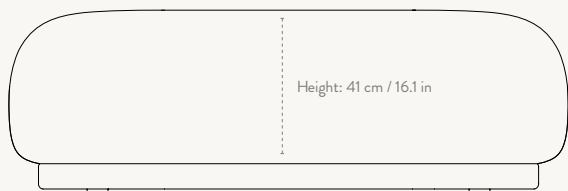

W: 190 x H: 79 x D: 81.5 cm
W: 74.8 x H: 31.1 x D: 32 in
Seat height: 41 cm / 16 in
Seat depth: 58 cm / 22.8 in
Weight: 55 kg

MATERIALS & CONSTRUCTION

Backrest: Moulded foam with inner metal structure
Seat: Moulded foam with inner wooden structure
Feet: Low density polyethylene

CUSTOMISATION OPTIONS

FABRIC QUALITIES

To see the specifications of each fabric and available colour assortment please go to overview

Depth: 69 cm / 27.2 in

Height: 41 cm / 16.1 in

Width: 124 cm / 48.8 in

RECOMMENDED RETAIL PRICES