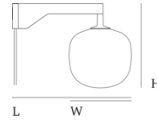

— TAF Studio

Designed by	TAF Studio / 2020
About the designer	TAF Studio is a Stockholm-based design and architecture studio, founded by Gabriella Gustafson and Mattias Ståhlbom. The duo works within product and interior design.
Environment	Indoor
Country of Production	China
Preassembled	Yes.
Description	The Rime Wall Lamp brings an elegant perspective to the glass light through its semi-transparent glass that has been sandblasted for a refined expression. The design features a characteristic form, inspired by the shape of acorns, complemented by the geometric shape of its arm. The Rime Wall Lamp features a dimmability light source, allowing for its user to adjust the light intensity to their individual needs, be it in the home, a restaurant or a hotel room.
Material	Shade in mouthblown, sandblasted glass. Arm in pressure die-casted and powder-coated aluminum. Wall bracket in chrome-plated steel. Cord in PVC.
Cleaning & Care	Clean with a moist cloth. If necessary use a little dish soap on the cloth. Always switch off electricity supply before cleaning.
Cord length	250 cm / 98.4"
Light source included	Yes.
Dimmable function	Yes.
Installation	The power cord of the Rime Wall Lamp can be routed backwards from the lamp through the mounting surface. Please note that the base of the lamp is smaller than a standard junction box and that the lamp is not designed for direct installation on the top of the junction box. When hardwiring, we recommend mounting onto a false wall, onto a headboard or using a trim plate. Please refer to local safety requirements for this type of installation.

Rime Wall Lamp

Dimensions

Length:	23 cm / 9.1"
Height:	16,2 cm / 6.4"
Width:	12 cm / 4.7"
Cord Length:	250 cm / 98.4"

Ready-to-ship

White	
Black	
Grey	
Orange	

Lamp rating

Voltage	220 - 240V
Frequency	50/60Hz
IP Rating	IP20
Classification	Class II
Socket	1 x G9Max. 25 W