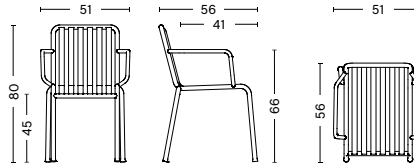

[Link to downloads.](#)

DIMENSIONS

PALISSADE TABLE

LENGTH / 82,5 cm / 32.48"
 WIDTH / 90 cm / 35.43"
 HEIGHT / 75 cm / 29.53"

PALISSADE TABLE

LENGTH / 170 cm / 66.93"
 WIDTH / 90 cm / 35.43"
 HEIGHT / 75 cm / 29.53"

PALISSADE MIDDLE LEG

LENGTH / 90 cm / 35.43"
 DEPTH / 13,5 cm / 5.31"
 HEIGHT / 75 cm / 29.53"

PALISSADE CHAIR

WIDTH / 47 cm / 18.50"
 DEPTH / 56 cm / 22.05"
 HEIGHT / 80 cm / 31.49"
 SEAT HEIGHT / 45 cm / 17.71"
 SEAT DEPTH / 41 cm / 16.41"

PALISSADE ARMCHAIR

WIDTH / 51 cm / 20.08"
 DEPTH / 56 cm / 22.05"
 HEIGHT / 80 cm / 31.49"
 SEAT HEIGHT / 45 cm / 17.71"
 SEAT DEPTH / 41 cm / 16.41"

PALISSADE DINNING ARMCHAIR

WIDTH / 63 cm / 24.80"
 DEPTH / 66 cm / 25.98"
 HEIGHT / 80 cm / 31.49"
 SEAT HEIGHT / 45 cm / 17.71"
 SEAT DEPTH / 44 cm / 17.32"