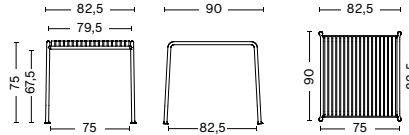

DOWNLOADS

Packshots and lifestyle photos, 2D / 3D files, care and maintenance instructions, test certificates, product fact sheets, and product presentations are available in our Image Bank at hay.com.

[Link to downloads.](#)

DIMENSIONS

PALISSADE TABLE

LENGTH / 82,5 cm / 32.48"
 WIDTH / 90 cm / 35.43"
 HEIGHT / 75 cm / 29.53"

PALISSADE TABLE

LENGTH / 170 cm / 66.93"
 WIDTH / 90 cm / 35.43"
 HEIGHT / 75 cm / 29.53"