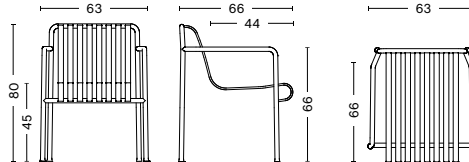

[Link to downloads.](#)

DIMENSIONS

PALISSADE TABLE

LENGTH / 82,5 cm / 32.48"
 WIDTH / 90 cm / 35.43"
 HEIGHT / 75 cm / 29.53"

PALISSADE TABLE

LENGTH / 170 cm / 66.93"
 WIDTH / 90 cm / 35.43"
 HEIGHT / 75 cm / 29.53"

PALISSADE MIDDLE LEG

LENGTH / 90 cm / 35.43"
 DEPTH / 13,5 cm / 5.31"
 HEIGHT / 75 cm / 29.53"

PALISSADE CHAIR

WIDTH / 47 cm / 18.50"
 DEPTH / 56 cm / 22.05"
 HEIGHT / 80 cm / 31.49"
 SEAT HEIGHT / 45 cm / 17.71"
 SEAT DEPTH / 41 cm / 16.41"

PALISSADE ARMCHAIR

WIDTH / 51 cm / 20.08"
 DEPTH / 56 cm / 22.05"
 HEIGHT / 80 cm / 31.49"
 SEAT HEIGHT / 45 cm / 17.71"
 SEAT DEPTH / 41 cm / 16.41"

PALISSADE DINNING ARMCHAIR

WIDTH / 63 cm / 24.80"
 DEPTH / 66 cm / 25.98"
 HEIGHT / 80 cm / 31.49"
 SEAT HEIGHT / 45 cm / 17.71"
 SEAT DEPTH / 44 cm / 17.32"