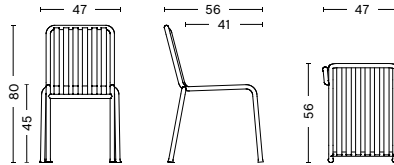

[Link to downloads.](#)

DIMENSIONS

PALISSADE TABLE

LENGTH / 82,5 cm / 32.48"
 WIDTH / 90 cm / 35.43"
 HEIGHT / 75 cm / 29.53"

PALISSADE TABLE

LENGTH / 170 cm / 66.93"
 WIDTH / 90 cm / 35.43"
 HEIGHT / 75 cm / 29.53"

PALISSADE MIDDLE LEG

LENGTH / 90 cm / 35.43"
 DEPTH / 13,5 cm / 5.31"
 HEIGHT / 75 cm / 29.53"

PALISSADE CHAIR

WIDTH / 47 cm / 18.50"
 DEPTH / 56 cm / 22.05"
 HEIGHT / 80 cm / 31.49"
 SEAT HEIGHT / 45 cm / 17.71"
 SEAT DEPTH / 41 cm / 16.41"