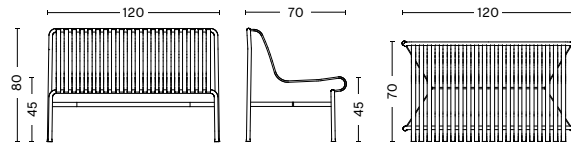

PALISSADE DINING BENCH W/O ARMREST

WIDTH / 120 cm / 47.24"
DEPTH / 70 cm / 27.56"
HEIGHT / 80 cm / 31.49"
SEAT HEIGHT / 45 cm / 17.71"