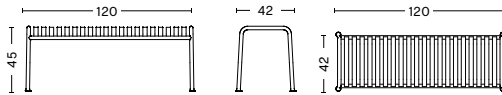

PALISSADE BENCH

WIDTH / 120 cm / 47.24"
DEPTH / 42 cm / 16.54"
HEIGHT / 45 cm / 17.71"