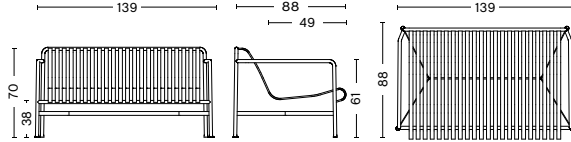

PALISSADE LOUNGE SOFA

WIDTH / 139 cm / 54.72"
DEPTH / 88 cm / 34.65"
HEIGHT / 70 cm / 27.56"
SEAT HEIGHT / 38 cm / 14.96"
SEAT DEPTH / 49 cm / 19.29"