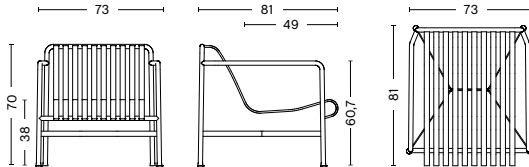

PALISSADE DINING BENCH W/O ARMREST

WIDTH / 120 cm / 47.24"
 DEPTH / 70 cm / 27.56"
 HEIGHT / 80 cm / 31.49"
 SEAT HEIGHT / 45 cm / 17.71"

PALISSADE BENCH

WIDTH / 120 cm / 47.24"
 DEPTH / 42 cm / 16.54"
 HEIGHT / 45 cm / 17.71"

PALISSADE LOUNGE SOFA

WIDTH / 139 cm / 54.72"
 DEPTH / 88 cm / 34.65"
 HEIGHT / 70 cm / 27.56"
 SEAT HEIGHT / 38 cm / 14.96"
 SEAT DEPTH / 49 cm / 19.29"

PALISSADE LOUNGE CHAIR HIGH

WIDTH / 73 cm / 28.74"
 DEPTH / 92 cm / 36.22"
 HEIGHT / 88 cm / 34.65"
 SEAT HEIGHT / 38 cm / 14.96"
 SEAT DEPTH / 49 cm / 19.29"

PALISSADE LOUNGE CHAIR LOW

WIDTH / 73 cm / 28.74"
 DEPTH / 81 cm / 31.89"
 HEIGHT / 70 cm / 27.56"
 SEAT HEIGHT / 38 cm / 14.96"
 SEAT DEPTH / 49 cm / 19.29"

PALISSADE CHAISE LONGUE

WIDTH / 65,5 cm / 25.78"
 DEPTH / 164,5 cm / 64.76"
 HEIGHT / 70,5 cm / 27.75"
 SEAT HEIGHT / 25,5 cm / 10.03"