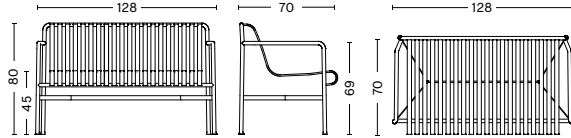

PALISSADE DINING BENCH

WIDTH / 128 cm / 50.39"
DEPTH / 70 cm / 27.56"
HEIGHT / 80 cm / 31.49"
SEAT HEIGHT / 45 cm / 17.71"