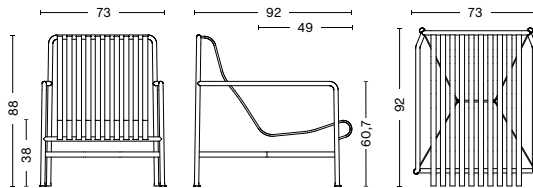

PALISSADE BAR STOOL

WIDTH / 38 cm / 14.96"
 DEPTH / 45 cm / 17.72"
 HEIGHT / 78 cm / 30.71"

PALISSADE DINING BENCH

WIDTH / 128 cm / 50.39"
 DEPTH / 70 cm / 27.56"
 HEIGHT / 80 cm / 31.49"
 SEAT HEIGHT / 45 cm / 17.71"

PALISSADE DINING BENCH W/O ARMREST

WIDTH / 120 cm / 47.24"
 DEPTH / 70 cm / 27.56"
 HEIGHT / 80 cm / 31.49"
 SEAT HEIGHT / 45 cm / 17.71"

PALISSADE BENCH

WIDTH / 120 cm / 47.24"
 DEPTH / 42 cm / 16.54"
 HEIGHT / 45 cm / 17.71"

PALISSADE LOUNGE SOFA

WIDTH / 139 cm / 54.72"
 DEPTH / 88 cm / 34.65"
 HEIGHT / 70 cm / 27.56"
 SEAT HEIGHT / 38 cm / 14.96"
 SEAT DEPTH / 49 cm / 19.29"

PALISSADE LOUNGE CHAIR HIGH

WIDTH / 73 cm / 28.74"
 DEPTH / 92 cm / 36.22"
 HEIGHT / 88 cm / 34.65"
 SEAT HEIGHT / 38 cm / 14.96"
 SEAT DEPTH / 49 cm / 19.29"