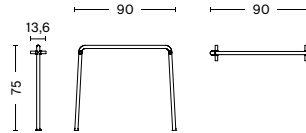

PALISSADE MIDDLE LEG

LENGTH / 90 cm / 35.43"
DEPTH / 13,5 cm / 5.31"
HEIGHT / 75 cm / 29.53"