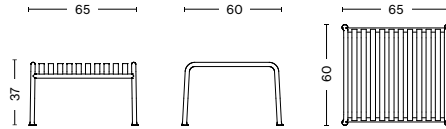

PALISSADE OTTOMAN

WIDTH / 65 cm / 25.59"

DEPTH / 60 cm / 23.62"

HEIGHT / 37 cm / 14.56"