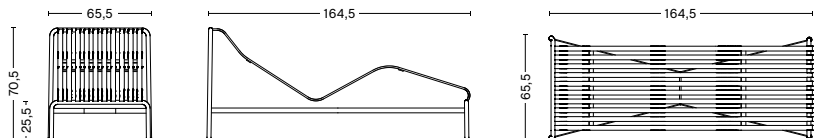

PALISSADE CHAISE LONGUE

WIDTH / 65,5 cm / 25.78"
DEPTH / 164,5 cm / 64.76"
HEIGHT / 70,5 cm / 27.75"
SEAT HEIGHT / 25,5 cm / 10.03"