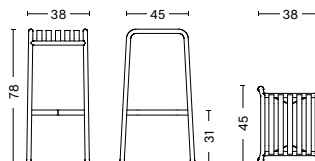

[Link to downloads.](#)

DIMENSIONS

PALISSADE TABLE

LENGTH / 82,5 cm / 32.48"
 WIDTH / 90 cm / 35.43"
 HEIGHT / 75 cm / 29.53"

PALISSADE TABLE

LENGTH / 170 cm / 66.93"
 WIDTH / 90 cm / 35.43"
 HEIGHT / 75 cm / 29.53"

PALISSADE MIDDLE LEG

LENGTH / 90 cm / 35.43"
 DEPTH / 13,5 cm / 5.31"
 HEIGHT / 75 cm / 29.53"

PALISSADE CHAIR

WIDTH / 47 cm / 18.50"
 DEPTH / 56 cm / 22.05"
 HEIGHT / 80 cm / 31.49"
 SEAT HEIGHT / 45 cm / 17.71"
 SEAT DEPTH / 41 cm / 16.41"

PALISSADE ARMCHAIR

WIDTH / 51 cm / 20.08"
 DEPTH / 56 cm / 22.05"
 HEIGHT / 80 cm / 31.49"
 SEAT HEIGHT / 45 cm / 17.71"
 SEAT DEPTH / 41 cm / 16.41"

PALISSADE DINNING ARMCHAIR

WIDTH / 63 cm / 24.80"
 DEPTH / 66 cm / 25.98"
 HEIGHT / 80 cm / 31.49"
 SEAT HEIGHT / 45 cm / 17.71"
 SEAT DEPTH / 44 cm / 17.32"

PALISSADE BAR STOOL

WIDTH / 38 cm / 14.96"
 DEPTH / 45 cm / 17.72"
 HEIGHT / 78 cm / 30.71"

PALISSADE DINING BENCH

WIDTH / 128 cm / 50.39"
 DEPTH / 70 cm / 27.56"
 HEIGHT / 80 cm / 31.49"
 SEAT HEIGHT / 45 cm / 17.71"