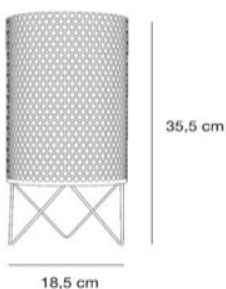

PD1 PD3, PD2, PD4 PD5

COLOURS

FACTS

MEASUREMENT - L X W X H MM

Lamp height: 355 mm

Shade diameter: Ø185 mm

Cable length, exposed: APP. 2000 mm

WEIGHT ITEM - LAMP INCL. WIRE

1224 g

PACKAGING TYPE

Cardboard box

PACKAGING MEASUREMENT - L X W X H CM

L:20,5 X W:20,5 X H:41 cm

WEIGHT PACKAGING - MATERIAL TYPE

- Delivery note: 4 g
- Plug protector: 15 g
- Plastic bags (PE-LD + PO-HD): 24,5 g
- Plastic bags (PE-LD + PO-HD): 10,5 g
- Cardboard bottom: 66 g
- Cardboard: 270 g

WEIGHT PACKAGING - TOTAL

1615 g