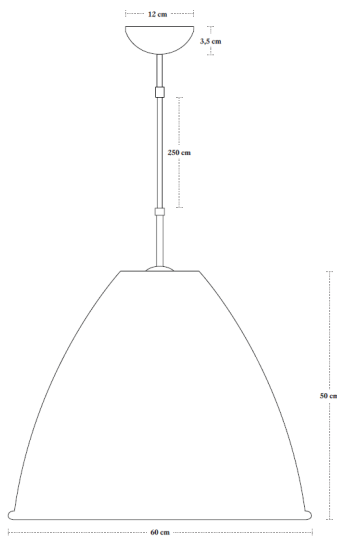

VERSION

Order item - look for part number in the pricelist.

Series contains the following:

BL9S, BL9M, BL9L, BL9XL