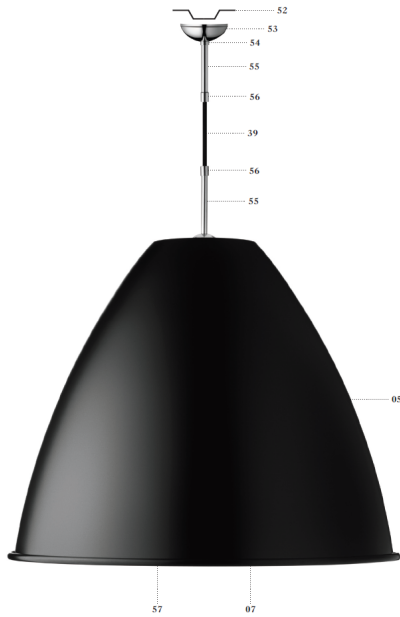

VERSION - BESTLITE PENDANT LAMP BL9XL

Shade: Powder coated aluminium
Ceiling cup: Chromed steel

RAL codes are indicative.

- Fabric wire - Black:
- Black / White inside // RAL 9004 / RAL 9003 // Gloss level 20 / Gloss level 20
- Fabric wire - Off-White:
- Off-White / White inside // RAL 1015 / RAL 9003 // Gloss level 20 / Gloss level 20
- Fabric wire - White:
- White / White inside // RAL 9003 / RAL 9003 // Gloss level 20 / Gloss level 20

Please contact us for other colours or finishes.

VERSION

Order item - look for part number in the pricelist.

Series contains the following:

BL9S, BL9M, BL9L, BL9XL

FACTS

MEASUREMENT - L X W X H MM

Lamp rosette height: 35 mm
Lamp rosette diameter: Ø120 mm
Shade height: 500 mm
Shade diameter: Ø600 mm
Cord - total length w/sw: App. 2500 mm
Cord - exposed out of lamp: App. 1980 mm

KOMPONENTS

- 04 // Shade Ø60 cm.
- 07 // E27 lamp holder
- 39 // Textile covered cord, round
- 52 // Mounting plate BL9
- 53 // Ceiling cup
- 54 // Screw for ceiling cup
- 55 // Cord tube
- 56 // Screw for cord tube
- 57 // Internal shade ring

Item no.: 001--0919X

MATERIAL

- Shade: Powder coated aluminium
- Ceiling cup: Chromed steel
- Textile covered cord

INSTALLATION INSTRUCTIONS