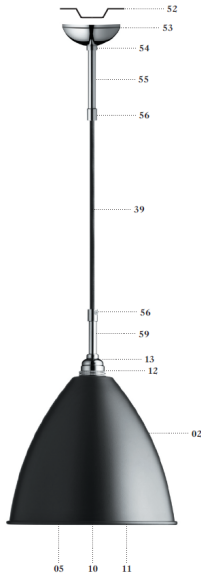

CLEANING AND MAINTENANCE

Use a soft damp cloth when cleaning your Bestlite lamp. Do not use household cleaners.

ACCESSORIES

-

ENVIRONMENT

-

TESTS

-

CERTIFICATION AND LABELS

CE-CERTIFIED

STANDARD

- British voltage: 230 V
- Frequency: 50 Hz
- Supply voltage: AC power ~
- Normally Closed: IP20

Class II / Double insulated

CE-Mark

Luminaires accepted for mounting on a flammable base

KOMPONENTS

- 02 // Shade Ø21 cm.
- 05 // E14 lamp holder
- 10 // Insulating ring
- 11 // Internal shade ring
- 12 // External shade ring
- 13 // Lamp holder cover
- 39 // Textile covered cord, round
- 52 // Mounting plate
- 53 // Ceiling cup
- 54 // Screw for ceiling cup
- 55 // Cord tube
- 56 // Screw for cord tube
- 59 // Pendant tube

Item no.: 001--0913X

MATERIAL

- Shade: Powder coated aluminium
- Ceiling cup: Chromed steel
- Textile covered cord