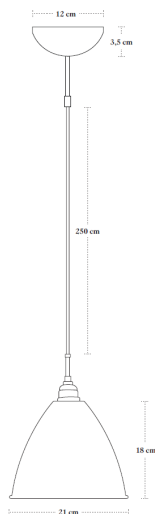

FACTS

MEASUREMENT - L X W X H MM

- Lamp rosette height: 35 mm
- Lamp rosette diameter: Ø120 mm
- Shade height: 180 mm
- Shade diameter: Ø210 mm
- Cord - total length w/sw: App. 2500 mm
- Cord - exposed out of lamp: App. 1980 mm

WEIGHT ITEM - LAMP INCL. WIRE
535 g netto

PACKAGING TYPE
White cardboard box w/ 5ply corrugated

PACKAGING MEASUREMENT - L X W X H CM
L:26 x W:40 x H:34 cm

WEIGHT PACKAGING - MATERIAL TYPE

- Bestlite brochure 120 x 170 mm: 66,5 g
- Paper Egg crate: 456,5 g
- Umbraco key: 5 g
- PE polybag: 1 g
- PE polybag: 60 g
- Cardboard inside: 38 g
- Cardboard outside: 532 g

WEIGHT PACKAGING - TOTAL
1629 g brutto

NUMBER OF PARCELS
1 pcs.

LIGHT SOURCE:

- Socket: E14 base
- Recommended light source: *All fluorescens light bulbs*
- Recommended wattage: 9 W = (40 WATT incandescent bulbs)
- Max wattage: 13 W

- Recommended light source: *Halogen light bulb*
- Recommended wattage: 28 W = (40 WATT incandescent bulbs)
- Max wattage: 28 W

- Lightbulb not included