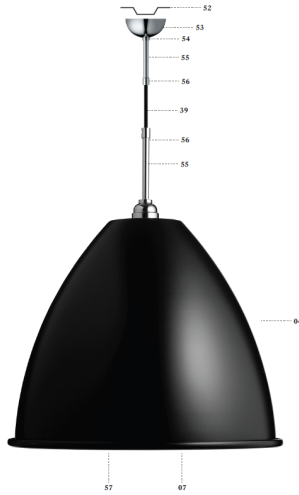

CLEANING AND MAINTENANCE

Use a soft damp cloth when cleaning your Bestlite lamp. Do not use household cleaners.

ACCESSORIES

-

ENVIRONMENT

-

TESTS

-

CERTIFICATION AND LABELS

CE-CERTIFIED

STANDARD

- British voltage: 230 V
- Frequency: 50 Hz
- Supply voltage: AC power ~
- Normally Closed: IP20

Class II / Double insulated

CE-Mark

Luminaires accepted for mounting on a flammable base

KOMPONENTS

- 03 // Shade Ø40 cm.
- 07 // E27 lamp holder
- 39 // Textile covered cord, round
- 52 // Mounting plate
- 53 // Ceiling cup
- 54 // Screw for ceiling cup
- 55 // Cord tube
- 56 // Screw for cord tube
- 57 // Interior screen ring

Item no.: 001--0916X

MATERIAL

- Shade: Powder coated aluminium
- Ceiling cup: Chromed steel
- Textile covered cord