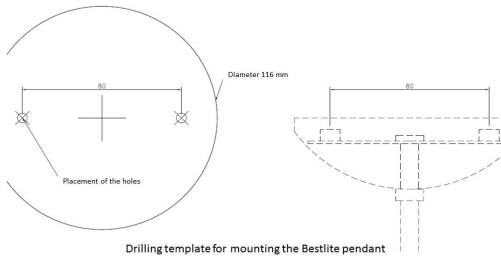

INSTALLATION INSTRUCTIONS