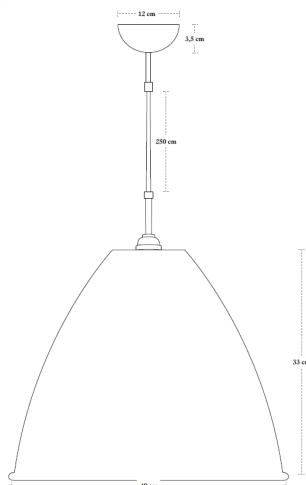

VERSION

Order item - look for part number in the pricelist.

Series contains the following:

BL9S, BL9M, BL9L, BL9XL