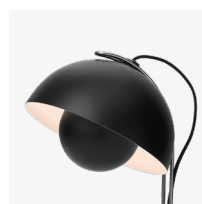

Flowerpot ^{VP4}
Verner Panton
1968

Flowerpor^{VP4} Verner Panton 1968

Product category
Table Lamp

Environment
Indoor

Material
Lacquered steel with 2 meter clear PVC cord.

Production process
The two shades are made from deep drawn metal.

Dimensions
Shade: Ø:23cm / 9.1in, H: 35.9cm/14.1in

Packaging dimensions
H:38.5cm / 15.2in, W:23.0cm / 9.1in,
D:23.5cm / 9.3in

Colli quantity
1 pc

Weight
Product: 1.23 kg. / Incl. packaging: 1.59 kg

Voltage
220-240V - 50Hz

→ **Stock item**
Matt Black (RAL 9017) &
Matt White (RAL 9003)

→ Matt White

→ Matt Black

Related products