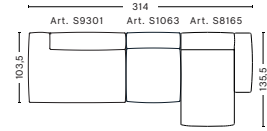

DIMENSIONS

W91,5 x D103,5 x H67 cm
 Seat H37 cm
 Foam option

S1862 | CORNER | LEFT END

DIMENSIONS

W98 x D98 x H67 cm
 Seat H37 cm
 Armrest W29 x H57 cm
 Foam option

S1861 | CORNER | RIGHT END

DIMENSIONS

W98 x D98 x H67 cm
 Seat H37 cm
 Armrest W29 x H57 cm
 Foam option

2,5 SEATER COMBINATION 3 LOW ARMREST | RIGHT

DIMENSIONS

W256,5 x D135,5 x H67 cm
Seat H37 cm

FABRIC GROUPS

1 | Linara, Random Fade, Mode, Metaphor, Lint, Swarm, Atlas 2 | Steelcut, Steelcut Trio, Melange Nap, Lola, Olavi by HAY, Flamiber, Fairway, Lind 3 | Divina, Divina Melange, Divina MD, Ruskin, Roden, DOT 1682, Re-wool 4 | Hallingdal, Lila, Raas, Bolgheri 5 | Sierra, Balder 6 | Sense, Vidar, Nevada, California, Coda

COMBINATIONS

3 SEATER COMBINATION 1 LOW ARMREST

DIMENSIONS

W278,5 x D103,5 x H67 cm
Seat H37 cm

3 SEATER COMBINATION 3 LOW ARMREST | LEFT

DIMENSIONS

W314 x D135,5 x H67 cm
Seat H37 cm

3 SEATER COMBINATION 3 LOW ARMREST | RIGHT

DIMENSIONS

W314 x D135,5 x H67 cm
Seat H37 cm

3 SEATER COMBINATION 4 LOW ARMREST | LEFT

DIMENSIONS

W331 x D135,5 x H67 cm
Seat H37 cm

3 SEATER COMBINATION 4 LOW ARMREST | RIGHT

DIMENSIONS

W331 x D135,5 x H67 cm
Seat H37 cm