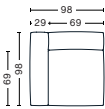

DIMENSIONS

W102 x D103,5 x H67 cm
 Seat H37 cm
 Armrest W29 x H57 cm
 Foam option

S1063 | NARROW | MIDDLE

DIMENSIONS

W74,5 x D103,5 x H67 cm
 Seat H37 cm
 Foam option

S1964 | LOW ARMREST | WIDE | LEFT END

DIMENSIONS

W119 x D103,5 x H67 cm
 Seat H37 cm
 Armrest W29 x H57 cm
 Foam option

S1965 | LOW ARMREST | WIDE | RIGHT END

DIMENSIONS

W119 x D103,5 x H67 cm
 Seat H37 cm
 Armrest W29 x H57 cm
 Foam option

S1963 | WIDE | MIDDLE

DIMENSIONS

W91,5 x D103,5 x H67 cm
 Seat H37 cm
 Foam option

S1862 | CORNER | LEFT END

DIMENSIONS

W98 x D98 x H67 cm
 Seat H37 cm
 Armrest W29 x H57 cm
 Foam option

S1861 | CORNER | RIGHT END

DIMENSIONS

W98 x D98 x H67 cm
 Seat H37 cm
 Armrest W29 x H57 cm
 Foam option

DIMENSIONS

W102 x D135,5 x H67 cm
 Seat H37 cm
 Armrest W29 x H57 cm
 Foam option

S8264 | LOW ARMREST | CHAISE LONGUE SHORT | WIDE | LEFT END*

DIMENSIONS

W119 x D135,5 x H67 cm
 Seat H37 cm
 Armrest W29 x H57 cm
 Foam option