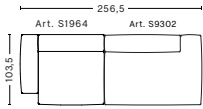

DIMENSIONS

W91,5 x D103,5 x H67 cm
 Seat H37 cm
 Foam option

S1862 | CORNER | LEFT END

DIMENSIONS

W98 x D98 x H67 cm
 Seat H37 cm
 Armrest W29 x H57 cm
 Foam option

S1861 | CORNER | RIGHT END

DIMENSIONS

W98 x D98 x H67 cm
 Seat H37 cm
 Armrest W29 x H57 cm
 Foam option

9 | MAGS CUSHION

DIMENSIONS

W55 x D9 x H48 cm

10 | MAGS CUSHION

DIMENSIONS

W60 x D9 x H33 cm

*Please contact our sales department if connecting two chaise longue modules

FABRIC GROUPS

COMBINATIONS

2 SEATER COMBINATION 1 LOW ARMREST

DIMENSIONS

W204 x D103,5 x H67 cm
Seat H37 cm

2,5 SEATER COMBINATION 1 LOW ARMREST

DIMENSIONS

W238 x D103,5 x H67 cm
Seat H37 cm

2,5 SEATER COMBINATION 2 LOW ARMREST | LEFT

DIMENSIONS

W256,5 x D103,5 x H67 cm
Seat H37 cm

2,5 SEATER COMBINATION 2 LOW ARMREST | RIGHT

DIMENSIONS

W256,5 x D103,5 x H67 cm
Seat H37 cm

2,5 SEATER COMBINATION 3 LOW ARMREST | LEFT

DIMENSIONS

W256,5 x D135,5 x H67 cm
Seat H37 cm