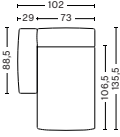

MODULES

S8164 | LOW ARMREST | CHAISE LONGUE SHORT | NARROW | LEFT END*

DIMENSIONS

W102 x D135,5 x H67 cm
Seat H37 cm
Armrest W29 x H57 cm
Foam option