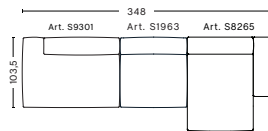

COMBINATIONS

3 SEATER COMBINATION 1 LOW ARMREST

DIMENSIONS

W278,5 x D103,5 x H67 cm
Seat H37 cm

3 SEATER COMBINATION 3 LOW ARMREST | LEFT

DIMENSIONS

W314 x D135,5 x H67 cm
Seat H37 cm

3 SEATER COMBINATION 3 LOW ARMREST | RIGHT

DIMENSIONS

W314 x D135,5 x H67 cm
Seat H37 cm

3 SEATER COMBINATION 4 LOW ARMREST | LEFT

DIMENSIONS

W331 x D135,5 x H67 cm
Seat H37 cm

3 SEATER COMBINATION 4 LOW ARMREST | RIGHT

DIMENSIONS

W331 x D135,5 x H67 cm
Seat H37 cm

3 SEATER COMBINATION 5 LOW ARMREST | LEFT

DIMENSIONS

W348 x D135,5 x H67 cm
Seat H37 cm

3 SEATER COMBINATION 5 LOW ARMREST | RIGHT

DIMENSIONS

W348 x D135,5 x H67 cm
Seat H37 cm

FABRIC GROUPS

1 | Linara, Random Fade, Mode, Metaphor, Lint, Swarm, Atlas 2 | Steelcut, Steelcut Trio, Melange Nap, Lola, Olavi by HAY, Flamiber, Fairway, Lind 3 | Divina, Divina Melange, Divina MD, Ruskin, Roden, DOT 1682, Re-wool 4 | Hallingdal, Lila, Raas, Bolgheri 5 | Sierra, Balder 6 | Sense, Vidar, Nevada, California, Coda