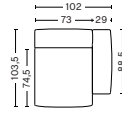

DIMENSIONS

W102 x D103,5 x H67 cm
 Seat H37 cm
 Armrest W29 x H57 cm
 Foam option

S1063 | NARROW | MIDDLE

DIMENSIONS

W74,5 x D103,5 x H67 cm
 Seat H37 cm
 Foam option

S1964 | LOW ARMREST | WIDE | LEFT END

DIMENSIONS

W119 x D103,5 x H67 cm
 Seat H37 cm
 Armrest W29 x H57 cm
 Foam option

S1965 | LOW ARMREST | WIDE | RIGHT END

DIMENSIONS

W119 x D103,5 x H67 cm
 Seat H37 cm
 Armrest W29 x H57 cm
 Foam option

S1963 | WIDE | MIDDLE

DIMENSIONS

W91,5 x D103,5 x H67 cm
 Seat H37 cm
 Foam option

S1862 | CORNER | LEFT END

DIMENSIONS

W98 x D98 x H67 cm
 Seat H37 cm
 Armrest W29 x H57 cm
 Foam option

S1861 | CORNER | RIGHT END

DIMENSIONS

W98 x D98 x H67 cm
 Seat H37 cm
 Armrest W29 x H57 cm
 Foam option

COMBINATIONS

CORNER COMBINATION 1 LOW ARMREST | LEFT

DIMENSIONS

W274,5 x D274,5 x H67 cm
Seat H37 cm

CORNER COMBINATION 1 LOW ARMREST | RIGHT

DIMENSIONS

W274,5 x D274,5 x H67 cm
Seat H37 cm

CORNER COMBINATION 2 LOW ARMREST | LEFT