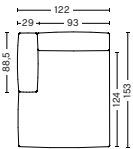

DIMENSIONS

W91,5 x D103,5 x H67 cm
 Seat H37 cm
 Foam option

S1862 | CORNER | LEFT END

DIMENSIONS

W98 x D98 x H67 cm
 Seat H37 cm
 Armrest W29 x H57 cm
 Foam option

S1861 | CORNER | RIGHT END

DIMENSIONS

W98 x D98 x H67 cm
 Seat H37 cm
 Armrest W29 x H57 cm
 Foam option

DIMENSIONS

W102 x D135,5 x H67 cm
 Seat H37 cm
 Armrest W29 x H57 cm
 Foam option

S8264 | LOW ARMREST | CHAISE LONGUE SHORT | WIDE | LEFT END*

DIMENSIONS

W119 x D135,5 x H67 cm
 Seat H37 cm
 Armrest W29 x H57 cm
 Foam option

S8265 | LOW ARMREST | CHAISE LONGUE SHORT | WIDE | RIGHT END*

DIMENSIONS

W119 x D135,5 x H67 cm
 Seat H37 cm
 Armrest W29 x H57 cm
 Foam option

S7264 | LOW ARMREST | CHAISE LONGUE LONG | LEFT END*

DIMENSIONS

W122 x D153 x H67 cm
 Seat H37 cm
 Armrest W29 x H57 cm
 Foam option

S7265 | LOW ARMREST | CHAISE LONGUE LONG | RIGHT END*

DIMENSIONS

W122 x D153 x H67 cm
 Seat H37 cm
 Armrest W29 x H57 cm
 Foam option

*Please contact our sales department if connecting two chaise longue modules