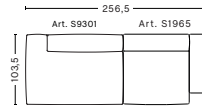

DIMENSIONS

W91,5 x D103,5 x H67 cm
 Seat H37 cm
 Foam option

S1862 | CORNER | LEFT END

DIMENSIONS

W98 x D98 x H67 cm
 Seat H37 cm
 Armrest W29 x H57 cm
 Foam option

S1861 | CORNER | RIGHT END

DIMENSIONS

W98 x D98 x H67 cm
 Seat H37 cm
 Armrest W29 x H57 cm
 Foam option

9 | MAGS CUSHION

DIMENSIONS

W55 x D9 x H48 cm

10 | MAGS CUSHION

DIMENSIONS

W60 x D9 x H33 cm

*Please contact our sales department if connecting two chaise longue modules

FABRIC GROUPS

COMBINATIONS

2 SEATER COMBINATION 1 LOW ARMREST

DIMENSIONS

W204 x D103,5 x H67 cm
Seat H37 cm

2,5 SEATER COMBINATION 1 LOW ARMREST

DIMENSIONS

W238 x D103,5 x H67 cm
Seat H37 cm

2,5 SEATER COMBINATION 2 LOW ARMREST | LEFT

DIMENSIONS

W256,5 x D103,5 x H67 cm
Seat H37 cm

2,5 SEATER COMBINATION 2 LOW ARMREST | RIGHT

DIMENSIONS

W256,5 x D103,5 x H67 cm
Seat H37 cm

2,5 SEATER COMBINATION 3 LOW ARMREST | LEFT

DIMENSIONS

W256,5 x D135,5 x H67 cm
Seat H37 cm