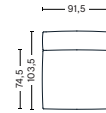

DIMENSIONS

W102 x D103,5 x H67 cm
 Seat H37 cm
 Armrest W29 x H57 cm
 Foam option

S1063 | NARROW | MIDDLE

DIMENSIONS

W74,5 x D103,5 x H67 cm
 Seat H37 cm
 Foam option

S1964 | LOW ARMREST | WIDE | LEFT END

DIMENSIONS

W119 x D103,5 x H67 cm
 Seat H37 cm
 Armrest W29 x H57 cm
 Foam option

S1965 | LOW ARMREST | WIDE | RIGHT END

DIMENSIONS

W119 x D103,5 x H67 cm
 Seat H37 cm
 Armrest W29 x H57 cm
 Foam option

S1963 | WIDE | MIDDLE

DIMENSIONS

W91,5 x D103,5 x H67 cm
 Seat H37 cm
 Foam option

S1862 | CORNER | LEFT END

DIMENSIONS

W98 x D98 x H67 cm
 Seat H37 cm
 Armrest W29 x H57 cm
 Foam option

S1861 | CORNER | RIGHT END

DIMENSIONS

W98 x D98 x H67 cm
 Seat H37 cm
 Armrest W29 x H57 cm
 Foam option

DIMENSIONS

W102 x D135,5 x H67 cm
 Seat H37 cm
 Armrest W29 x H57 cm
 Foam option

S8264 | LOW ARMREST | CHAISE LONGUE SHORT | WIDE | LEFT END*

DIMENSIONS

W119 x D135,5 x H67 cm
 Seat H37 cm
 Armrest W29 x H57 cm
 Foam option