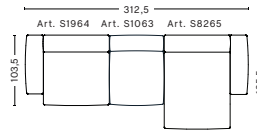

DIMENSIONS

W91,5 x D103,5 x H67 cm
 Seat H37 cm
 Foam option

S1862 | CORNER | LEFT END

DIMENSIONS

W98 x D98 x H67 cm
 Seat H37 cm
 Armrest W29 x H57 cm
 Foam option

S1861 | CORNER | RIGHT END

DIMENSIONS

W98 x D98 x H67 cm
 Seat H37 cm
 Armrest W29 x H57 cm
 Foam option

3 SEATER COMBINATION 5 LOW ARMREST | LEFT

DIMENSIONS

W348 x D135,5 x H67 cm
Seat H37 cm

3 SEATER COMBINATION 5 LOW ARMREST | RIGHT

DIMENSIONS

W348 x D135,5 x H67 cm
Seat H37 cm

FABRIC GROUPS

1 | Linara, Random Fade, Mode, Metaphor, Lint, Swarm, Atlas 2 | Steelcut, Steelcut Trio, Melange Nap, Lola, Olavi by HAY, Flamiber, Fairway, Lind 3 | Divina, Divina Melange, Divina MD, Ruskin, Roden, DOT 1682, Re-wool 4 | Hallingdal, Lila, Raas, Bolgheri 5 | Sierra, Balder 6 | Sense, Vidar, Nevada, California, Coda

COMBINATIONS

3 SEATER COMBINATION 9 LOW ARMREST | LEFT

DIMENSIONS

W278,5 x D135,5 x H67 cm
Seat H37 cm

3 SEATER COMBINATION 9 LOW ARMREST | RIGHT

DIMENSIONS

W278,5 x D135,5 x H67 cm
Seat H37 cm

3 SEATER COMBINATION 10 LOW ARMREST | LEFT

DIMENSIONS

W312,5 x D135,5 x H67 cm
Seat H37 cm

3 SEATER COMBINATION 10 LOW ARMREST | RIGHT

DIMENSIONS

W312,5 x D135,5 x H67 cm
Seat H37 cm

3 SEATER COMBINATION 11 LOW ARMREST | LEFT

DIMENSIONS

W329,5 x D135,5 x H67 cm
Seat H37 cm