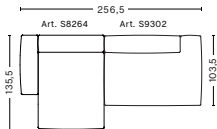

DIMENSIONS

W91,5 x D103,5 x H67 cm
 Seat H37 cm
 Foam option

S1862 | CORNER | LEFT END

DIMENSIONS

W98 x D98 x H67 cm
 Seat H37 cm
 Armrest W29 x H57 cm
 Foam option

S1861 | CORNER | RIGHT END

DIMENSIONS

W98 x D98 x H67 cm
 Seat H37 cm
 Armrest W29 x H57 cm
 Foam option

COMBINATIONS

2 SEATER COMBINATION 1 LOW ARMREST

DIMENSIONS

W204 x D103,5 x H67 cm
Seat H37 cm

2,5 SEATER COMBINATION 1 LOW ARMREST

DIMENSIONS

W238 x D103,5 x H67 cm
Seat H37 cm

2,5 SEATER COMBINATION 2 LOW ARMREST | LEFT

DIMENSIONS

W256,5 x D103,5 x H67 cm
Seat H37 cm

2,5 SEATER COMBINATION 2 LOW ARMREST | RIGHT

DIMENSIONS

W256,5 x D103,5 x H67 cm
Seat H37 cm

2,5 SEATER COMBINATION 3 LOW ARMREST | LEFT

DIMENSIONS

W256,5 x D135,5 x H67 cm
Seat H37 cm

2,5 SEATER COMBINATION 3 LOW ARMREST | RIGHT

DIMENSIONS

W256,5 x D135,5 x H67 cm
Seat H37 cm

FABRIC GROUPS

1 | Linara, Random Fade, Mode, Metaphor, Lint, Swarm, Atlas 2 | Steelcut, Steelcut Trio, Melange Nap, Lola, Olavi by HAY, Flamiber, Fairway, Lind 3 | Divina, Divina Melange, Divina MD, Ruskin, Roden, DOT 1682, Re-wool 4 | Hallingdal, Lila, Raas, Bolgheri 5 | Sierra, Balder 6 | Sense, Vidar, Nevada, California, Coda