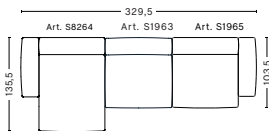

COMBINATIONS

3 SEATER COMBINATION 9 LOW ARMREST | LEFT

DIMENSIONS

W278,5 x D135,5 x H67 cm
Seat H37 cm

3 SEATER COMBINATION 9 LOW ARMREST | RIGHT

DIMENSIONS

W278,5 x D135,5 x H67 cm
Seat H37 cm

3 SEATER COMBINATION 10 LOW ARMREST | LEFT

DIMENSIONS

W312,5 x D135,5 x H67 cm
Seat H37 cm

3 SEATER COMBINATION 10 LOW ARMREST | RIGHT

DIMENSIONS

W312,5 x D135,5 x H67 cm
Seat H37 cm

3 SEATER COMBINATION 11 LOW ARMREST | LEFT

DIMENSIONS

W329,5 x D135,5 x H67 cm
Seat H37 cm

3 SEATER COMBINATION 11 LOW ARMREST | RIGHT

DIMENSIONS

W329,5 x D135,5 x H67 cm
Seat H37 cm

FABRIC GROUPS

1 | Linara, Random Fade, Mode, Metaphor, Lint, Swarm, Atlas 2 | Steelcut, Steelcut Trio, Melange Nap, Lola, Olavi by HAY, Flamiber, Fairway, Lind 3 | Divina, Divina Melange, Divina MD, Ruskin, Roden, DOT 1682, Re-wool 4 | Hallingdal, Lila, Raas, Bolgheri 5 | Sierra, Balder 6 | Sense, Vidar, Nevada, California, Coda