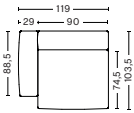

DIMENSIONS

W102 x D103,5 x H67 cm
 Seat H37 cm
 Armrest W29 x H57 cm
 Foam option

S1063 | NARROW | MIDDLE

DIMENSIONS

W74,5 x D103,5 x H67 cm
 Seat H37 cm
 Foam option

S1964 | LOW ARMREST | WIDE | LEFT END

DIMENSIONS

W119 x D103,5 x H67 cm
 Seat H37 cm
 Armrest W29 x H57 cm
 Foam option

S1965 | LOW ARMREST | WIDE | RIGHT END

DIMENSIONS

W119 x D103,5 x H67 cm
 Seat H37 cm
 Armrest W29 x H57 cm
 Foam option

S1963 | WIDE | MIDDLE

DIMENSIONS

W91,5 x D103,5 x H67 cm
 Seat H37 cm
 Foam option

S1862 | CORNER | LEFT END

DIMENSIONS

W98 x D98 x H67 cm
 Seat H37 cm
 Armrest W29 x H57 cm
 Foam option

S1861 | CORNER | RIGHT END

DIMENSIONS

W98 x D98 x H67 cm
 Seat H37 cm
 Armrest W29 x H57 cm
 Foam option

DIMENSIONS

W102 x D135,5 x H67 cm
 Seat H37 cm
 Armrest W29 x H57 cm
 Foam option

S8264 | LOW ARMREST | CHAISE LONGUE SHORT | WIDE | LEFT END*

DIMENSIONS

W119 x D135,5 x H67 cm
 Seat H37 cm
 Armrest W29 x H57 cm
 Foam option