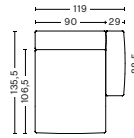

DIMENSIONS

W91,5 x D103,5 x H67 cm
 Seat H37 cm
 Foam option

S1862 | CORNER | LEFT END

DIMENSIONS

W98 x D98 x H67 cm
 Seat H37 cm
 Armrest W29 x H57 cm
 Foam option

S1861 | CORNER | RIGHT END

DIMENSIONS

W98 x D98 x H67 cm
 Seat H37 cm
 Armrest W29 x H57 cm
 Foam option

DIMENSIONS

W102 x D135,5 x H67 cm
 Seat H37 cm
 Armrest W29 x H57 cm
 Foam option

S8264 | LOW ARMREST | CHAISE LONGUE SHORT | WIDE | LEFT END*

DIMENSIONS

W119 x D135,5 x H67 cm
 Seat H37 cm
 Armrest W29 x H57 cm
 Foam option

S8265 | LOW ARMREST | CHAISE LONGUE SHORT | WIDE | RIGHT END*

DIMENSIONS

W119 x D135,5 x H67 cm
 Seat H37 cm
 Armrest W29 x H57 cm
 Foam option

S7264 | LOW ARMREST | CHAISE LONGUE LONG | LEFT END*

DIMENSIONS

W122 x D153 x H67 cm
 Seat H37 cm
 Armrest W29 x H57 cm
 Foam option

S7265 | LOW ARMREST | CHAISE LONGUE LONG | RIGHT END*

DIMENSIONS

W122 x D153 x H67 cm
 Seat H37 cm
 Armrest W29 x H57 cm
 Foam option

*Please contact our sales department if connecting two chaise longue modules