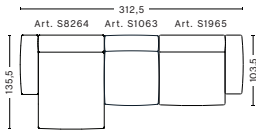

DIMENSIONS

W91,5 x D103,5 x H67 cm
 Seat H37 cm
 Foam option

S1862 | CORNER | LEFT END

DIMENSIONS

W98 x D98 x H67 cm
 Seat H37 cm
 Armrest W29 x H57 cm
 Foam option

S1861 | CORNER | RIGHT END

DIMENSIONS

W98 x D98 x H67 cm
 Seat H37 cm
 Armrest W29 x H57 cm
 Foam option

3 SEATER COMBINATION 5 LOW ARMREST | LEFT

DIMENSIONS

W348 x D135,5 x H67 cm
Seat H37 cm

3 SEATER COMBINATION 5 LOW ARMREST | RIGHT

DIMENSIONS

W348 x D135,5 x H67 cm
Seat H37 cm

FABRIC GROUPS

1 | Linara, Random Fade, Mode, Metaphor, Lint, Swarm, Atlas 2 | Steelcut, Steelcut Trio, Melange Nap, Lola, Olavi by HAY, Flamiber, Fairway, Lind 3 | Divina, Divina Melange, Divina MD, Ruskin, Roden, DOT 1682, Re-wool 4 | Hallingdal, Lila, Raas, Bolgheri 5 | Sierra, Balder 6 | Sense, Vidar, Nevada, California, Coda

COMBINATIONS

3 SEATER COMBINATION 9 LOW ARMREST | LEFT

DIMENSIONS

W278,5 x D135,5 x H67 cm
Seat H37 cm

3 SEATER COMBINATION 9 LOW ARMREST | RIGHT

DIMENSIONS

W278,5 x D135,5 x H67 cm
Seat H37 cm

3 SEATER COMBINATION 10 LOW ARMREST | LEFT

DIMENSIONS

W312,5 x D135,5 x H67 cm
Seat H37 cm

3 SEATER COMBINATION 10 LOW ARMREST | RIGHT

DIMENSIONS

W312,5 x D135,5 x H67 cm
Seat H37 cm

3 SEATER COMBINATION 11 LOW ARMREST | LEFT

DIMENSIONS

W329,5 x D135,5 x H67 cm
Seat H37 cm