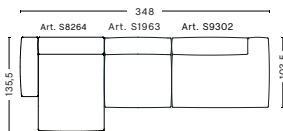

COMBINATIONS

3 SEATER COMBINATION 1 LOW ARMREST

DIMENSIONS

W278,5 x D103,5 x H67 cm
Seat H37 cm

3 SEATER COMBINATION 3 LOW ARMREST | LEFT

DIMENSIONS

W314 x D135,5 x H67 cm
Seat H37 cm

3 SEATER COMBINATION 3 LOW ARMREST | RIGHT

DIMENSIONS

W314 x D135,5 x H67 cm
Seat H37 cm

3 SEATER COMBINATION 4 LOW ARMREST | LEFT

DIMENSIONS

W331 x D135,5 x H67 cm
Seat H37 cm

3 SEATER COMBINATION 4 LOW ARMREST | RIGHT

DIMENSIONS

W331 x D135,5 x H67 cm
Seat H37 cm

3 SEATER COMBINATION 5 LOW ARMREST | LEFT

DIMENSIONS

W348 x D135,5 x H67 cm
Seat H37 cm

3 SEATER COMBINATION 5 LOW ARMREST | RIGHT

DIMENSIONS

W348 x D135,5 x H67 cm
Seat H37 cm

FABRIC GROUPS

1 | Linara, Random Fade, Mode, Metaphor, Lint, Swarm, Atlas 2 | Steelcut, Steelcut Trio, Melange Nap, Lola, Olavi by HAY, Flamiber, Fairway, Lind 3 | Divina, Divina Melange, Divina MD, Ruskin, Roden, DOT 1682, Re-wool 4 | Hallingdal, Lila, Raas, Bolgheri 5 | Sierra, Balder 6 | Sense, Vidar, Nevada, California, Coda