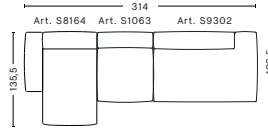

2,5 SEATER COMBINATION 3 LOW ARMREST | RIGHT

DIMENSIONS

W256,5 x D135,5 x H67 cm
Seat H37 cm

FABRIC GROUPS

1 | Linara, Random Fade, Mode, Metaphor, Lint, Swarm, Atlas 2 | Steelcut, Steelcut Trio, Melange Nap, Lola, Olavi by HAY, Flamiber, Fairway, Lind 3 | Divina, Divina Melange, Divina MD, Ruskin, Roden, DOT 1682, Re-wool 4 | Hallingdal, Lila, Raas, Bolgheri 5 | Sierra, Balder 6 | Sense, Vidar, Nevada, California, Coda

COMBINATIONS

3 SEATER COMBINATION 1 LOW ARMREST

DIMENSIONS

W278,5 x D103,5 x H67 cm
Seat H37 cm

3 SEATER COMBINATION 3 LOW ARMREST | LEFT

DIMENSIONS

W314 x D135,5 x H67 cm
Seat H37 cm

3 SEATER COMBINATION 3 LOW ARMREST | RIGHT

DIMENSIONS

W314 x D135,5 x H67 cm
Seat H37 cm

3 SEATER COMBINATION 4 LOW ARMREST | LEFT

DIMENSIONS

W331 x D135,5 x H67 cm
Seat H37 cm

3 SEATER COMBINATION 4 LOW ARMREST | RIGHT

DIMENSIONS

W331 x D135,5 x H67 cm
Seat H37 cm