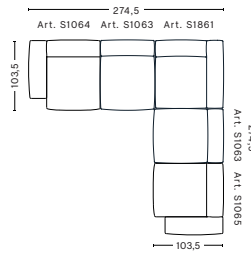

DIMENSIONS

W91,5 x D103,5 x H67 cm
 Seat H37 cm
 Foam option

S1862 | CORNER | LEFT END

DIMENSIONS

W98 x D98 x H67 cm
 Seat H37 cm
 Armrest W29 x H57 cm
 Foam option

S1861 | CORNER | RIGHT END

DIMENSIONS

W98 x D98 x H67 cm
 Seat H37 cm
 Armrest W29 x H57 cm
 Foam option

3 SEATER COMBINATION 11 LOW ARMREST | RIGHT

DIMENSIONS

W329,5 x D135,5 x H67 cm
Seat H37 cm

FABRIC GROUPS

1 | Linara, Random Fade, Mode, Metaphor, Lint, Swarm, Atlas 2 | Steelcut, Steelcut Trio, Melange Nap, Lola, Olavi by HAY, Flamiber, Fairway, Lind 3 | Divina, Divina Melange, Divina MD, Ruskin, Roden, DOT 1682, Re-wool 4 | Hallingdal, Lila, Raas, Bolgheri 5 | Sierra, Balder 6 | Sense, Vidar, Nevada, California, Coda

COMBINATIONS

CORNER COMBINATION 1 LOW ARMREST | LEFT

DIMENSIONS

W274,5 x D274,5 x H67 cm
Seat H37 cm

CORNER COMBINATION 1 LOW ARMREST | RIGHT

DIMENSIONS

W274,5 x D274,5 x H67 cm
Seat H37 cm

CORNER COMBINATION 2 LOW ARMREST | LEFT

DIMENSIONS

W274,5 x D235,5 x H67 cm
Seat H37 cm

CORNER COMBINATION 2 LOW ARMREST | RIGHT

DIMENSIONS

W274,5 x D235,5 x H67 cm
Seat H37 cm

FABRIC GROUPS

1 | Linara, Random Fade, Mode, Metaphor, Lint, Swarm, Atlas 2 | Steelcut, Steelcut Trio, Melange Nap, Lola, Olavi by HAY, Flamiber, Fairway, Lind 3 | Divina, Divina Melange, Divina MD, Ruskin, Roden, DOT 1682, Re-wool 4 | Hallingdal, Lila, Raas, Bolgheri 5 | Sierra, Balder 6 | Sense, Vidar, Nevada, California, Coda