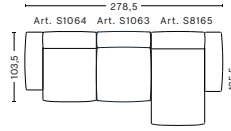

DIMENSIONS

W91,5 x D103,5 x H67 cm
 Seat H37 cm
 Foam option

S1862 | CORNER | LEFT END

DIMENSIONS

W98 x D98 x H67 cm
 Seat H37 cm
 Armrest W29 x H57 cm
 Foam option

S1861 | CORNER | RIGHT END

DIMENSIONS

W98 x D98 x H67 cm
 Seat H37 cm
 Armrest W29 x H57 cm
 Foam option

3 SEATER COMBINATION 5 LOW ARMREST | LEFT

DIMENSIONS

W348 x D135,5 x H67 cm
Seat H37 cm

3 SEATER COMBINATION 5 LOW ARMREST | RIGHT

DIMENSIONS

W348 x D135,5 x H67 cm
Seat H37 cm

FABRIC GROUPS

1 | Linara, Random Fade, Mode, Metaphor, Lint, Swarm, Atlas 2 | Steelcut, Steelcut Trio, Melange Nap, Lola, Olavi by HAY, Flamiber, Fairway, Lind 3 | Divina, Divina Melange, Divina MD, Ruskin, Roden, DOT 1682, Re-wool 4 | Hallingdal, Lila, Raas, Bolgheri 5 | Sierra, Balder 6 | Sense, Vidar, Nevada, California, Coda

COMBINATIONS

3 SEATER COMBINATION 9 LOW ARMREST | LEFT

DIMENSIONS

W278,5 x D135,5 x H67 cm
Seat H37 cm

3 SEATER COMBINATION 9 LOW ARMREST | RIGHT

DIMENSIONS

W278,5 x D135,5 x H67 cm
Seat H37 cm

3 SEATER COMBINATION 10 LOW ARMREST | LEFT

DIMENSIONS

W312,5 x D135,5 x H67 cm
Seat H37 cm

3 SEATER COMBINATION 10 LOW ARMREST | RIGHT

DIMENSIONS

W312,5 x D135,5 x H67 cm
Seat H37 cm

3 SEATER COMBINATION 11 LOW ARMREST | LEFT

DIMENSIONS

W329,5 x D135,5 x H67 cm
Seat H37 cm