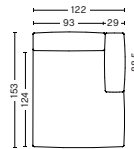

DIMENSIONS

W91,5 x D103,5 x H67 cm
 Seat H37 cm
 Foam option

S1862 | CORNER | LEFT END

DIMENSIONS

W98 x D98 x H67 cm
 Seat H37 cm
 Armrest W29 x H57 cm
 Foam option

S1861 | CORNER | RIGHT END

DIMENSIONS

W98 x D98 x H67 cm
 Seat H37 cm
 Armrest W29 x H57 cm
 Foam option

DIMENSIONS

W102 x D135,5 x H67 cm
 Seat H37 cm
 Armrest W29 x H57 cm
 Foam option

S8264 | LOW ARMREST | CHAISE LONGUE SHORT | WIDE | LEFT END*

DIMENSIONS

W119 x D135,5 x H67 cm
 Seat H37 cm
 Armrest W29 x H57 cm
 Foam option

S8265 | LOW ARMREST | CHAISE LONGUE SHORT | WIDE | RIGHT END*

DIMENSIONS

W119 x D135,5 x H67 cm
 Seat H37 cm
 Armrest W29 x H57 cm
 Foam option

S7264 | LOW ARMREST | CHAISE LONGUE LONG | LEFT END*

DIMENSIONS

W122 x D153 x H67 cm
 Seat H37 cm
 Armrest W29 x H57 cm
 Foam option

S7265 | LOW ARMREST | CHAISE LONGUE LONG | RIGHT END*

DIMENSIONS

W122 x D153 x H67 cm
 Seat H37 cm
 Armrest W29 x H57 cm
 Foam option

*Please contact our sales department if connecting two chaise longue modules