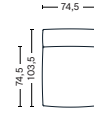

MAGS SOFT LOW ARMREST

MODULE OVERVIEW

MODULES

S1064 | LOW ARMREST | NARROW | LEFT END

DIMENSIONS

W102 x D103,5 x H67 cm
 Seat H37 cm
 Armrest W29 x H57 cm
 Foam option

S1065 | LOW ARMREST | NARROW | RIGHT END

DIMENSIONS

W102 x D103,5 x H67 cm
 Seat H37 cm
 Armrest W29 x H57 cm
 Foam option

S1063 | NARROW | MIDDLE

DIMENSIONS

W74,5 x D103,5 x H67 cm
 Seat H37 cm
 Foam option

S1964 | LOW ARMREST | WIDE | LEFT END

DIMENSIONS

W119 x D103,5 x H67 cm
 Seat H37 cm
 Armrest W29 x H57 cm
 Foam option

S1965 | LOW ARMREST | WIDE | RIGHT END

DIMENSIONS

W119 x D103,5 x H67 cm
 Seat H37 cm
 Armrest W29 x H57 cm
 Foam option

S1963 | WIDE | MIDDLE

DIMENSIONS

W91,5 x D103,5 x H67 cm
 Seat H37 cm
 Foam option

S1862 | CORNER | LEFT END

DIMENSIONS

W98 x D98 x H67 cm
 Seat H37 cm
 Armrest W29 x H57 cm
 Foam option

S1861 | CORNER | RIGHT END

DIMENSIONS

W98 x D98 x H67 cm
 Seat H37 cm
 Armrest W29 x H57 cm
 Foam option