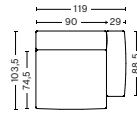

DIMENSIONS

W102 x D103,5 x H67 cm
 Seat H37 cm
 Armrest W29 x H57 cm
 Foam option

S1063 | NARROW | MIDDLE

DIMENSIONS

W74,5 x D103,5 x H67 cm
 Seat H37 cm
 Foam option

S1964 | LOW ARMREST | WIDE | LEFT END

DIMENSIONS

W119 x D103,5 x H67 cm
 Seat H37 cm
 Armrest W29 x H57 cm
 Foam option

S1965 | LOW ARMREST | WIDE | RIGHT END

DIMENSIONS

W119 x D103,5 x H67 cm
 Seat H37 cm
 Armrest W29 x H57 cm
 Foam option

S1963 | WIDE | MIDDLE

DIMENSIONS

W91,5 x D103,5 x H67 cm
 Seat H37 cm
 Foam option

S1862 | CORNER | LEFT END

DIMENSIONS

W98 x D98 x H67 cm
 Seat H37 cm
 Armrest W29 x H57 cm
 Foam option

S1861 | CORNER | RIGHT END

DIMENSIONS

W98 x D98 x H67 cm
 Seat H37 cm
 Armrest W29 x H57 cm
 Foam option

DIMENSIONS

W102 x D135,5 x H67 cm
 Seat H37 cm
 Armrest W29 x H57 cm
 Foam option

S8264 | LOW ARMREST | CHAISE LONGUE SHORT | WIDE | LEFT END*

DIMENSIONS

W119 x D135,5 x H67 cm
 Seat H37 cm
 Armrest W29 x H57 cm
 Foam option