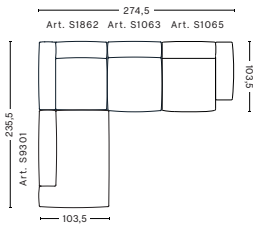

DIMENSIONS

W91,5 x D103,5 x H67 cm
 Seat H37 cm
 Foam option

S1862 | CORNER | LEFT END

DIMENSIONS

W98 x D98 x H67 cm
 Seat H37 cm
 Armrest W29 x H57 cm
 Foam option

S1861 | CORNER | RIGHT END

DIMENSIONS

W98 x D98 x H67 cm
 Seat H37 cm
 Armrest W29 x H57 cm
 Foam option

3 SEATER COMBINATION 11 LOW ARMREST | RIGHT

DIMENSIONS

W329,5 x D135,5 x H67 cm
Seat H37 cm

FABRIC GROUPS

1 | Linara, Random Fade, Mode, Metaphor, Lint, Swarm, Atlas 2 | Steelcut, Steelcut Trio, Melange Nap, Lola, Olavi by HAY, Flamiber, Fairway, Lind 3 | Divina, Divina Melange, Divina MD, Ruskin, Roden, DOT 1682, Re-wool 4 | Hallingdal, Lila, Raas, Bolgheri 5 | Sierra, Balder 6 | Sense, Vidar, Nevada, California, Coda

COMBINATIONS

CORNER COMBINATION 1 LOW ARMREST | LEFT

DIMENSIONS

W274,5 x D274,5 x H67 cm
Seat H37 cm

CORNER COMBINATION 1 LOW ARMREST | RIGHT

DIMENSIONS

W274,5 x D274,5 x H67 cm
Seat H37 cm

CORNER COMBINATION 2 LOW ARMREST | LEFT

DIMENSIONS

W274,5 x D235,5 x H67 cm
Seat H37 cm

CORNER COMBINATION 2 LOW ARMREST | RIGHT

DIMENSIONS

W274,5 x D235,5 x H67 cm
Seat H37 cm

FABRIC GROUPS

1 | Linara, Random Fade, Mode, Metaphor, Lint, Swarm, Atlas 2 | Steelcut, Steelcut Trio, Melange Nap, Lola, Olavi by HAY, Flamiber, Fairway, Lind 3 | Divina, Divina Melange, Divina MD, Ruskin, Roden, DOT 1682, Re-wool 4 | Hallingdal, Lila, Raas, Bolgheri 5 | Sierra, Balder 6 | Sense, Vidar, Nevada, California, Coda