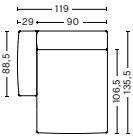

DIMENSIONS

W102 x D103,5 x H67 cm
 Seat H37 cm
 Armrest W29 x H57 cm
 Foam option

S1063 | NARROW | MIDDLE

DIMENSIONS

W74,5 x D103,5 x H67 cm
 Seat H37 cm
 Foam option

S1964 | LOW ARMREST | WIDE | LEFT END

DIMENSIONS

DIMENSIONS

W91,5 x D103,5 x H67 cm
 Seat H37 cm
 Foam option

S1862 | CORNER | LEFT END

DIMENSIONS

W98 x D98 x H67 cm
 Seat H37 cm
 Armrest W29 x H57 cm
 Foam option

S1861 | CORNER | RIGHT END

DIMENSIONS

W98 x D98 x H67 cm
 Seat H37 cm
 Armrest W29 x H57 cm
 Foam option

MODULES

S8164 | LOW ARMREST | CHAISE LONGUE SHORT | NARROW | LEFT END*

DIMENSIONS

W102 x D135,5 x H67 cm
 Seat H37 cm
 Armrest W29 x H57 cm
 Foam option

S8165 | LOW ARMREST | CHAISE LONGUE SHORT | NARROW | RIGHT END*

DIMENSIONS

W102 x D135,5 x H67 cm
 Seat H37 cm
 Armrest W29 x H57 cm
 Foam option

S8264 | LOW ARMREST | CHAISE LONGUE SHORT | WIDE | LEFT END*

DIMENSIONS

W119 x D135,5 x H67 cm
 Seat H37 cm
 Armrest W29 x H57 cm
 Foam option