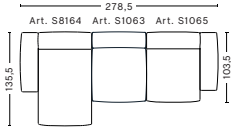

DIMENSIONS

W91,5 x D103,5 x H67 cm
 Seat H37 cm
 Foam option

S1862 | CORNER | LEFT END

DIMENSIONS

W98 x D98 x H67 cm
 Seat H37 cm
 Armrest W29 x H57 cm
 Foam option

S1861 | CORNER | RIGHT END

DIMENSIONS

W98 x D98 x H67 cm
 Seat H37 cm
 Armrest W29 x H57 cm
 Foam option

DIMENSIONS

W314 x D135,5 x H67 cm
Seat H37 cm

3 SEATER COMBINATION 4 LOW ARMREST | LEFT

DIMENSIONS

W331 x D135,5 x H67 cm
Seat H37 cm

3 SEATER COMBINATION 4 LOW ARMREST | RIGHT

DIMENSIONS

W331 x D135,5 x H67 cm
Seat H37 cm

3 SEATER COMBINATION 5 LOW ARMREST | LEFT

DIMENSIONS

W348 x D135,5 x H67 cm
Seat H37 cm

3 SEATER COMBINATION 5 LOW ARMREST | RIGHT

DIMENSIONS

W348 x D135,5 x H67 cm
Seat H37 cm

FABRIC GROUPS

1 | Linara, Random Fade, Mode, Metaphor, Lint, Swarm, Atlas 2 | Steelcut, Steelcut Trio, Melange Nap, Lola, Olavi by HAY, Flamiber, Fairway, Lind 3 | Divina, Divina Melange, Divina MD, Ruskin, Roden, DOT 1682, Re-wool 4 | Hallingdal, Lila, Raas, Bolgheri 5 | Sierra, Balder 6 | Sense, Vidar, Nevada, California, Coda

COMBINATIONS

3 SEATER COMBINATION 9 LOW ARMREST | LEFT

DIMENSIONS

W278,5 x D135,5 x H67 cm
Seat H37 cm

3 SEATER COMBINATION 9 LOW ARMREST | RIGHT

DIMENSIONS

W278,5 x D135,5 x H67 cm
Seat H37 cm

3 SEATER COMBINATION 10 LOW ARMREST | LEFT