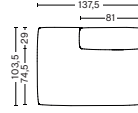

DIMENSIONS

W91,5 x D103,5 x H67 cm
 Seat H37 cm
 Foam option

S1862 | CORNER | LEFT END

DIMENSIONS

W98 x D98 x H67 cm
 Seat H37 cm
 Armrest W29 x H57 cm
 Foam option

S1861 | CORNER | RIGHT END

DIMENSIONS

W98 x D98 x H67 cm
 Seat H37 cm
 Armrest W29 x H57 cm
 Foam option

W122 x D153 x H67 cm
 Seat H37 cm
 Armrest W29 x H57 cm
 Foam option

S7265 | LOW ARMREST | CHAISE LONGUE LONG | RIGHT END*

DIMENSIONS

W122 x D153 x H67 cm
 Seat H37 cm
 Armrest W29 x H57 cm
 Foam option

*Please contact our sales department if connecting two chaise longue modules

MODULES

S9302 | LOUNGE | LEFT BACKREST*

DIMENSIONS

W137,5 x D103,5 x H67 cm
Seat H37 cm
Backrest W29 cm
Foam option

S9301 | LOUNGE | RIGHT BACKREST*

DIMENSIONS

W137,5 x D103,5 x H67 cm
Seat H37 cm
Backrest W29 cm
Foam option

MAGS OTTOMAN

01 | OTTOMAN | EXTRA SMALL

DIMENSIONS

W87 x D87 x H37 cm
Seat H37 cm

02 | OTTOMAN | SMALL

DIMENSIONS

W87 x D104 x H37 cm
Seat H37 cm

MAGS CUSHIONS