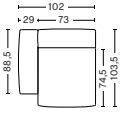

MAGS SOFT LOW ARMREST

MODULE OVERVIEW

MODULES

S1064 | LOW ARMREST | NARROW | LEFT END

DIMENSIONS

W102 x D103,5 x H67 cm
 Seat H37 cm
 Armrest W29 x H57 cm
 Foam option

S1065 | LOW ARMREST | NARROW | RIGHT END

DIMENSIONS

W102 x D103,5 x H67 cm
 Seat H37 cm
 Armrest W29 x H57 cm
 Foam option

S1063 | NARROW | MIDDLE

DIMENSIONS

W74,5 x D103,5 x H67 cm
 Seat H37 cm
 Foam option

S1964 | LOW ARMREST | WIDE | LEFT END

DIMENSIONS

W119 x D103,5 x H67 cm
 Seat H37 cm
 Armrest W29 x H57 cm
 Foam option

S1965 | LOW ARMREST | WIDE | RIGHT END

DIMENSIONS

W119 x D103,5 x H67 cm
 Seat H37 cm
 Armrest W29 x H57 cm
 Foam option

S1963 | WIDE | MIDDLE

DIMENSIONS

W91,5 x D103,5 x H67 cm
 Seat H37 cm
 Foam option

S1862 | CORNER | LEFT END

DIMENSIONS

W98 x D98 x H67 cm
 Seat H37 cm
 Armrest W29 x H57 cm
 Foam option

S1861 | CORNER | RIGHT END

DIMENSIONS

W98 x D98 x H67 cm
 Seat H37 cm
 Armrest W29 x H57 cm
 Foam option