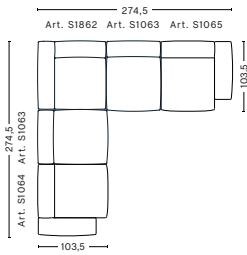

DIMENSIONS

W91,5 x D103,5 x H67 cm
 Seat H37 cm
 Foam option

S1862 | CORNER | LEFT END

DIMENSIONS

W98 x D98 x H67 cm
 Seat H37 cm
 Armrest W29 x H57 cm
 Foam option

S1861 | CORNER | RIGHT END

DIMENSIONS

W98 x D98 x H67 cm
 Seat H37 cm
 Armrest W29 x H57 cm
 Foam option

DIMENSIONS

W312,5 x D135,5 x H67 cm
Seat H37 cm

3 SEATER COMBINATION 10 LOW ARMREST | RIGHT

DIMENSIONS

W312,5 x D135,5 x H67 cm
Seat H37 cm

3 SEATER COMBINATION 11 LOW ARMREST | LEFT

DIMENSIONS

W329,5 x D135,5 x H67 cm
Seat H37 cm

3 SEATER COMBINATION 11 LOW ARMREST | RIGHT

DIMENSIONS

W329,5 x D135,5 x H67 cm
Seat H37 cm

FABRIC GROUPS

1 | Linara, Random Fade, Mode, Metaphor, Lint, Swarm, Atlas 2 | Steelcut, Steelcut Trio, Melange Nap, Lola, Olavi by HAY, Flamiber, Fairway, Lind 3 | Divina, Divina Melange, Divina MD, Ruskin, Roden, DOT 1682, Re-wool 4 | Hallingdal, Lila, Raas, Bolgheri 5 | Sierra, Balder 6 | Sense, Vidar, Nevada, California, Coda

COMBINATIONS

CORNER COMBINATION 1 LOW ARMREST | LEFT

DIMENSIONS

W274,5 x D274,5 x H67 cm
Seat H37 cm

CORNER COMBINATION 1 LOW ARMREST | RIGHT

DIMENSIONS

W274,5 x D274,5 x H67 cm
Seat H37 cm

CORNER COMBINATION 2 LOW ARMREST | LEFT