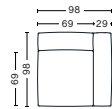

DIMENSIONS

W102 x D103,5 x H67 cm
 Seat H37 cm
 Armrest W29 x H57 cm
 Foam option

S1063 | NARROW | MIDDLE

DIMENSIONS

W74,5 x D103,5 x H67 cm
 Seat H37 cm
 Foam option

S1964 | LOW ARMREST | WIDE | LEFT END

DIMENSIONS

W119 x D103,5 x H67 cm
 Seat H37 cm
 Armrest W29 x H57 cm
 Foam option

S1965 | LOW ARMREST | WIDE | RIGHT END

DIMENSIONS

W119 x D103,5 x H67 cm
 Seat H37 cm
 Armrest W29 x H57 cm
 Foam option

S1963 | WIDE | MIDDLE

DIMENSIONS

W91,5 x D103,5 x H67 cm
 Seat H37 cm
 Foam option

S1862 | CORNER | LEFT END

DIMENSIONS

W98 x D98 x H67 cm
 Seat H37 cm
 Armrest W29 x H57 cm
 Foam option

S1861 | CORNER | RIGHT END

DIMENSIONS

W98 x D98 x H67 cm
 Seat H37 cm
 Armrest W29 x H57 cm
 Foam option

DIMENSIONS

W102 x D135,5 x H67 cm
 Seat H37 cm
 Armrest W29 x H57 cm
 Foam option

S8264 | LOW ARMREST | CHAISE LONGUE SHORT | WIDE | LEFT END*

DIMENSIONS

W119 x D135,5 x H67 cm
 Seat H37 cm
 Armrest W29 x H57 cm
 Foam option