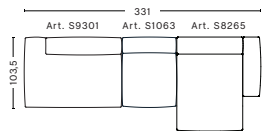

DIMENSIONS

W91,5 x D103,5 x H67 cm
 Seat H37 cm
 Foam option

S1862 | CORNER | LEFT END

DIMENSIONS

W98 x D98 x H67 cm
 Seat H37 cm
 Armrest W29 x H57 cm
 Foam option

S1861 | CORNER | RIGHT END

DIMENSIONS

W98 x D98 x H67 cm
 Seat H37 cm
 Armrest W29 x H57 cm
 Foam option

COMBINATIONS

3 SEATER COMBINATION 1 LOW ARMREST

DIMENSIONS

W278,5 x D103,5 x H67 cm
Seat H37 cm

3 SEATER COMBINATION 3 LOW ARMREST | LEFT

DIMENSIONS

W314 x D135,5 x H67 cm
Seat H37 cm

3 SEATER COMBINATION 3 LOW ARMREST | RIGHT

DIMENSIONS

W314 x D135,5 x H67 cm
Seat H37 cm

3 SEATER COMBINATION 4 LOW ARMREST | LEFT

DIMENSIONS

W331 x D135,5 x H67 cm
Seat H37 cm

3 SEATER COMBINATION 4 LOW ARMREST | RIGHT

DIMENSIONS

W331 x D135,5 x H67 cm
Seat H37 cm

3 SEATER COMBINATION 5 LOW ARMREST | LEFT

DIMENSIONS

W348 x D135,5 x H67 cm
Seat H37 cm

3 SEATER COMBINATION 5 LOW ARMREST | RIGHT

DIMENSIONS

W348 x D135,5 x H67 cm
Seat H37 cm

FABRIC GROUPS

1 | Linara, Random Fade, Mode, Metaphor, Lint, Swarm, Atlas 2 | Steelcut, Steelcut Trio, Melange Nap, Lola, Olavi by HAY, Flamiber, Fairway, Lind 3 | Divina, Divina Melange, Divina MD, Ruskin, Roden, DOT 1682, Re-wool 4 | Hallingdal, Lila, Raas, Bolgheri 5 | Sierra, Balder 6 | Sense, Vidar, Nevada, California, Coda