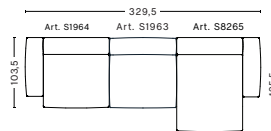

COMBINATIONS

3 SEATER COMBINATION 9 LOW ARMREST | LEFT

DIMENSIONS

W278,5 x D135,5 x H67 cm
Seat H37 cm

3 SEATER COMBINATION 9 LOW ARMREST | RIGHT

DIMENSIONS

W278,5 x D135,5 x H67 cm
Seat H37 cm

3 SEATER COMBINATION 10 LOW ARMREST | LEFT

DIMENSIONS

W312,5 x D135,5 x H67 cm
Seat H37 cm

3 SEATER COMBINATION 10 LOW ARMREST | RIGHT

DIMENSIONS

W312,5 x D135,5 x H67 cm
Seat H37 cm

3 SEATER COMBINATION 11 LOW ARMREST | LEFT

DIMENSIONS

W329,5 x D135,5 x H67 cm
Seat H37 cm

3 SEATER COMBINATION 11 LOW ARMREST | RIGHT

DIMENSIONS

W329,5 x D135,5 x H67 cm
Seat H37 cm

FABRIC GROUPS

1 | Linara, Random Fade, Mode, Metaphor, Lint, Swarm, Atlas 2 | Steelcut, Steelcut Trio, Melange Nap, Lola, Olavi by HAY, Flamiber, Fairway, Lind 3 | Divina, Divina Melange, Divina MD, Ruskin, Roden, DOT 1682, Re-wool 4 | Hallingdal, Lila, Raas, Bolgheri 5 | Sierra, Balder 6 | Sense, Vidar, Nevada, California, Coda