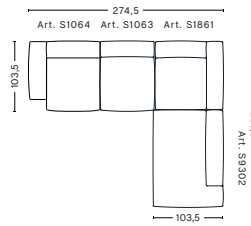

DIMENSIONS

W91,5 x D103,5 x H67 cm
 Seat H37 cm
 Foam option

S1862 | CORNER | LEFT END

DIMENSIONS

W98 x D98 x H67 cm
 Seat H37 cm
 Armrest W29 x H57 cm
 Foam option

S1861 | CORNER | RIGHT END

DIMENSIONS

W98 x D98 x H67 cm
 Seat H37 cm
 Armrest W29 x H57 cm
 Foam option

3 SEATER COMBINATION 11 LOW ARMREST | RIGHT

DIMENSIONS

W329,5 x D135,5 x H67 cm
Seat H37 cm

FABRIC GROUPS

1 | Linara, Random Fade, Mode, Metaphor, Lint, Swarm, Atlas 2 | Steelcut, Steelcut Trio, Melange Nap, Lola, Olavi by HAY, Flamiber, Fairway, Lind 3 | Divina, Divina Melange, Divina MD, Ruskin, Roden, DOT 1682, Re-wool 4 | Hallingdal, Lila, Raas, Bolgheri 5 | Sierra, Balder 6 | Sense, Vidar, Nevada, California, Coda

COMBINATIONS

CORNER COMBINATION 1 LOW ARMREST | LEFT

DIMENSIONS

W274,5 x D274,5 x H67 cm
Seat H37 cm

CORNER COMBINATION 1 LOW ARMREST | RIGHT

DIMENSIONS

W274,5 x D274,5 x H67 cm
Seat H37 cm

CORNER COMBINATION 2 LOW ARMREST | LEFT

DIMENSIONS

W274,5 x D235,5 x H67 cm
Seat H37 cm

CORNER COMBINATION 2 LOW ARMREST | RIGHT

DIMENSIONS

W274,5 x D235,5 x H67 cm
Seat H37 cm

FABRIC GROUPS

1 | Linara, Random Fade, Mode, Metaphor, Lint, Swarm, Atlas 2 | Steelcut, Steelcut Trio, Melange Nap, Lola, Olavi by HAY, Flamiber, Fairway, Lind 3 | Divina, Divina Melange, Divina MD, Ruskin, Roden, DOT 1682, Re-wool 4 | Hallingdal, Lila, Raas, Bolgheri 5 | Sierra, Balder 6 | Sense, Vidar, Nevada, California, Coda