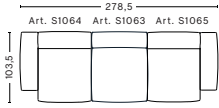

DIMENSIONS

W91,5 x D103,5 x H67 cm
 Seat H37 cm
 Foam option

S1862 | CORNER | LEFT END

DIMENSIONS

W98 x D98 x H67 cm
 Seat H37 cm
 Armrest W29 x H57 cm
 Foam option

S1861 | CORNER | RIGHT END

DIMENSIONS

W98 x D98 x H67 cm
 Seat H37 cm
 Armrest W29 x H57 cm
 Foam option

DIMENSIONS

W256,5 x D103,5 x H67 cm
Seat H37 cm

2,5 SEATER COMBINATION 2 LOW ARMREST | RIGHT

DIMENSIONS

W256,5 x D103,5 x H67 cm
Seat H37 cm

2,5 SEATER COMBINATION 3 LOW ARMREST | LEFT

DIMENSIONS

W256,5 x D135,5 x H67 cm
Seat H37 cm

2,5 SEATER COMBINATION 3 LOW ARMREST | RIGHT

DIMENSIONS

W256,5 x D135,5 x H67 cm
Seat H37 cm

FABRIC GROUPS

1 | Linara, Random Fade, Mode, Metaphor, Lint, Swarm, Atlas 2 | Steelcut, Steelcut Trio, Melange Nap, Lola, Olavi by HAY, Flamiber, Fairway, Lind 3 | Divina, Divina Melange, Divina MD, Ruskin, Roden, DOT 1682, Re-wool 4 | Hallingdal, Lila, Raas, Bolgheri 5 | Sierra, Balder 6 | Sense, Vidar, Nevada, California, Coda

COMBINATIONS

3 SEATER COMBINATION 1 LOW ARMREST

DIMENSIONS

W278,5 x D103,5 x H67 cm
Seat H37 cm

3 SEATER COMBINATION 3 LOW ARMREST | LEFT

DIMENSIONS

W314 x D135,5 x H67 cm
Seat H37 cm

3 SEATER COMBINATION 3 LOW ARMREST | RIGHT