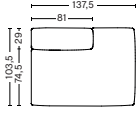

MODULES

S9302 | LOUNGE | LEFT BACKREST*

DIMENSIONS

W137,5 x D103,5 x H67 cm
Seat H37 cm
Backrest W29 cm
Foam option