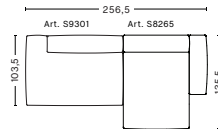

DIMENSIONS

W91,5 x D103,5 x H67 cm
 Seat H37 cm
 Foam option

S1862 | CORNER | LEFT END

DIMENSIONS

W98 x D98 x H67 cm
 Seat H37 cm
 Armrest W29 x H57 cm
 Foam option

S1861 | CORNER | RIGHT END

DIMENSIONS

W98 x D98 x H67 cm
 Seat H37 cm
 Armrest W29 x H57 cm
 Foam option

COMBINATIONS

2 SEATER COMBINATION 1 LOW ARMREST

DIMENSIONS

W204 x D103,5 x H67 cm
Seat H37 cm

2,5 SEATER COMBINATION 1 LOW ARMREST

DIMENSIONS

W238 x D103,5 x H67 cm
Seat H37 cm

2,5 SEATER COMBINATION 2 LOW ARMREST | LEFT

DIMENSIONS

W256,5 x D103,5 x H67 cm
Seat H37 cm

2,5 SEATER COMBINATION 2 LOW ARMREST | RIGHT

DIMENSIONS

W256,5 x D103,5 x H67 cm
Seat H37 cm

2,5 SEATER COMBINATION 3 LOW ARMREST | LEFT

DIMENSIONS

W256,5 x D135,5 x H67 cm
Seat H37 cm

2,5 SEATER COMBINATION 3 LOW ARMREST | RIGHT

DIMENSIONS

W256,5 x D135,5 x H67 cm
Seat H37 cm

FABRIC GROUPS

1 | Linara, Random Fade, Mode, Metaphor, Lint, Swarm, Atlas 2 | Steelcut, Steelcut Trio, Melange Nap, Lola, Olavi by HAY, Flamiber, Fairway, Lind 3 | Divina, Divina Melange, Divina MD, Ruskin, Roden, DOT 1682, Re-wool 4 | Hallingdal, Lila, Raas, Bolgheri 5 | Sierra, Balder 6 | Sense, Vidar, Nevada, California, Coda