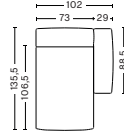

DIMENSIONS

W102 x D103,5 x H67 cm
 Seat H37 cm
 Armrest W29 x H57 cm
 Foam option

S1063 | NARROW | MIDDLE

DIMENSIONS

W74,5 x D103,5 x H67 cm
 Seat H37 cm
 Foam option

S1964 | LOW ARMREST | WIDE | LEFT END

DIMENSIONS

DIMENSIONS

W91,5 x D103,5 x H67 cm
 Seat H37 cm
 Foam option

S1862 | CORNER | LEFT END

DIMENSIONS

W98 x D98 x H67 cm
 Seat H37 cm
 Armrest W29 x H57 cm
 Foam option

S1861 | CORNER | RIGHT END

DIMENSIONS

W98 x D98 x H67 cm
 Seat H37 cm
 Armrest W29 x H57 cm
 Foam option

MODULES

S8164 | LOW ARMREST | CHAISE LONGUE SHORT | NARROW | LEFT END*

DIMENSIONS

W102 x D135,5 x H67 cm
 Seat H37 cm
 Armrest W29 x H57 cm
 Foam option

S8165 | LOW ARMREST | CHAISE LONGUE SHORT | NARROW | RIGHT END*

DIMENSIONS

W102 x D135,5 x H67 cm
 Seat H37 cm
 Armrest W29 x H57 cm
 Foam option

S8264 | LOW ARMREST | CHAISE LONGUE SHORT | WIDE | LEFT END*

DIMENSIONS

W119 x D135,5 x H67 cm
 Seat H37 cm
 Armrest W29 x H57 cm
 Foam option