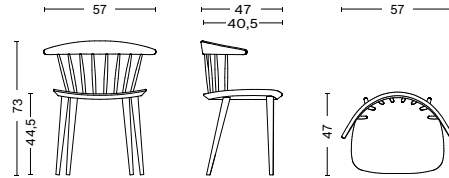

WIDTH / 57 cm / 22.4"
DEPTH / 47 cm / 18.5"
HEIGHT / 73 cm / 28.7"
SEAT HEIGHT / 44,5 cm / 17.5"
SEAT DEPTH / 40,5 cm / 15.9"

OPTIONS

/ Cushions in different standard fabrics and leathers.

GLIDERS

/ STANDARD GLIDER / Suitable for most floorings which are not too sensitive. Sold separately and should be mounted by the customer.