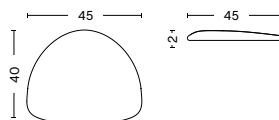

J104 CUSHION

DESIGN BY HAY

DIMENSIONS

WIDTH / 45 cm / 17.7"

DEPTH / 40 cm / 15.7"

HEIGHT / 2 cm / 0.79"

FOAM

20 mm foam.