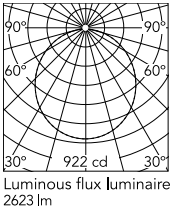

Schematic light drawing

Photometric

Light distribution	Roto symmetric
CCT (K)	2700
CRI>	95

Electrical

Insulation class	I
Frequency (Hz)	50/60
Main voltage (Vac)	200-240
LED voltage Vf (Vdc)	null
Driver	Integrated
Dimming type	Dimmable Push
Batteries inside	No

Ecodesign and Energy Labelling

This product contains a light source of energy efficiency class F

Replaceable (LED only) light source by a professional

Replaceable control gear by a professional