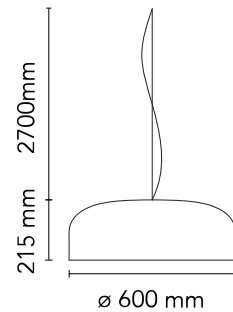

FLOS

■ F1367030 Black

Smithfield Suspension Pro

Designed by Jasper Morrison, 2009

45W - 2791lm - 2700K - CRI> 95

Suspension lamp with direct light. Aluminium body. Available in gloss black, matt black, red, green, white or MUD. Injection-moulded opalescent methacrylate diffuser. Steel ceiling attachment with steel suspension cable, 5 pole electric cable in PTFE double insulation, working length 2700mm.

Physical

Colour	Black
Length (mm)	600
Cord length (mm)	2700
Canopy dimension (mm)	36
Canopy width (mm)	146
Net weight (kg)	5.8
Package height (mm)	310
Package width (mm)	710
Package length (mm)	710
Package volume (m3)	0.16
IP internal	20