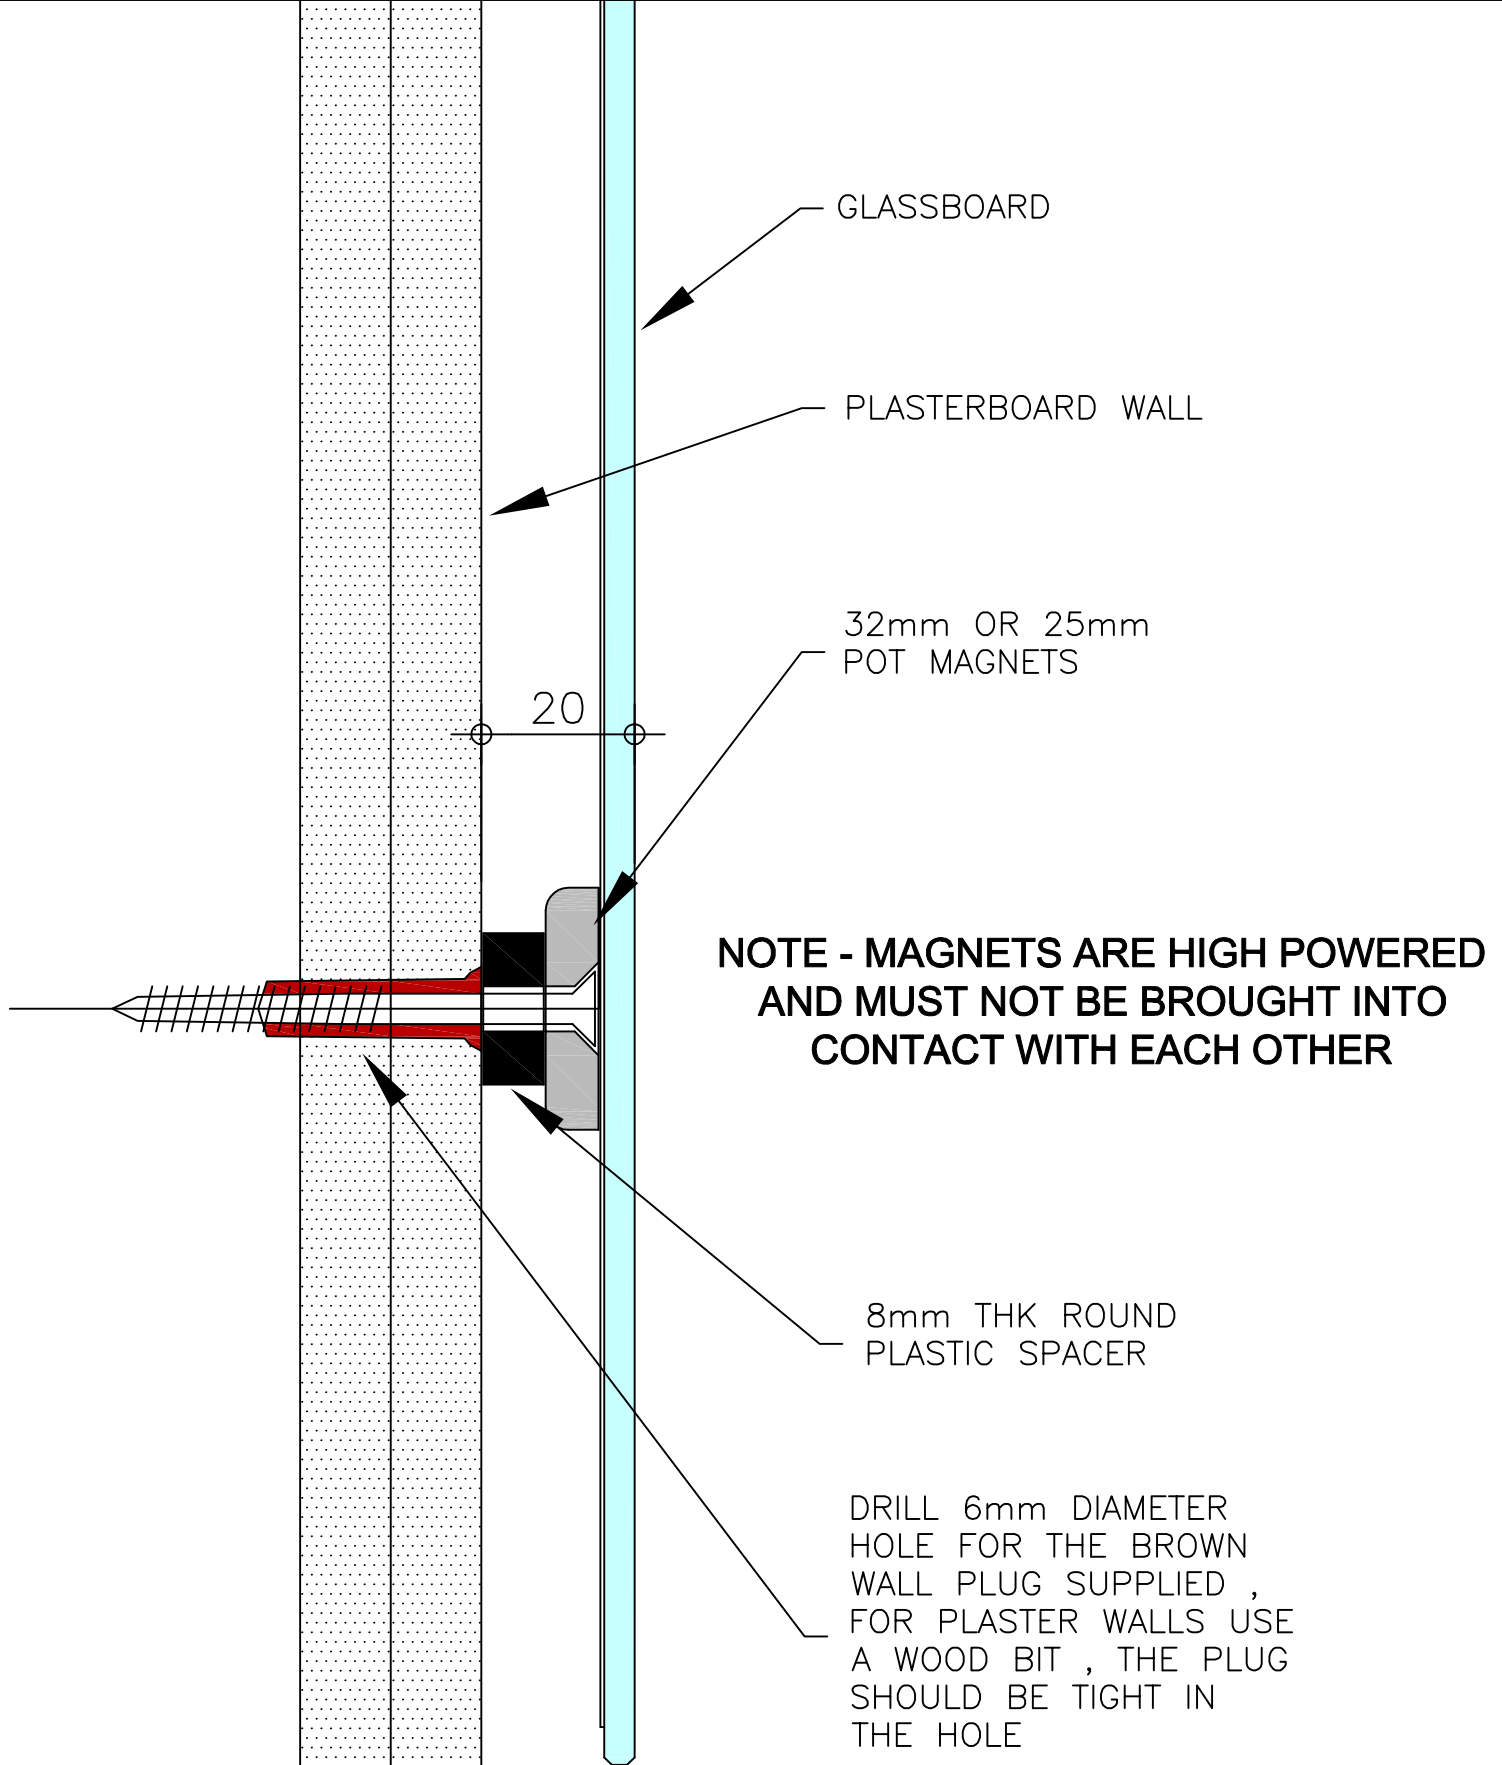

2000mmW X 1000mmH

**NOTE - this brown plug may not be suitable
for all wall types**

Onglass Products Ltd

Glass Boards Fitting Instructions - Drawing 2