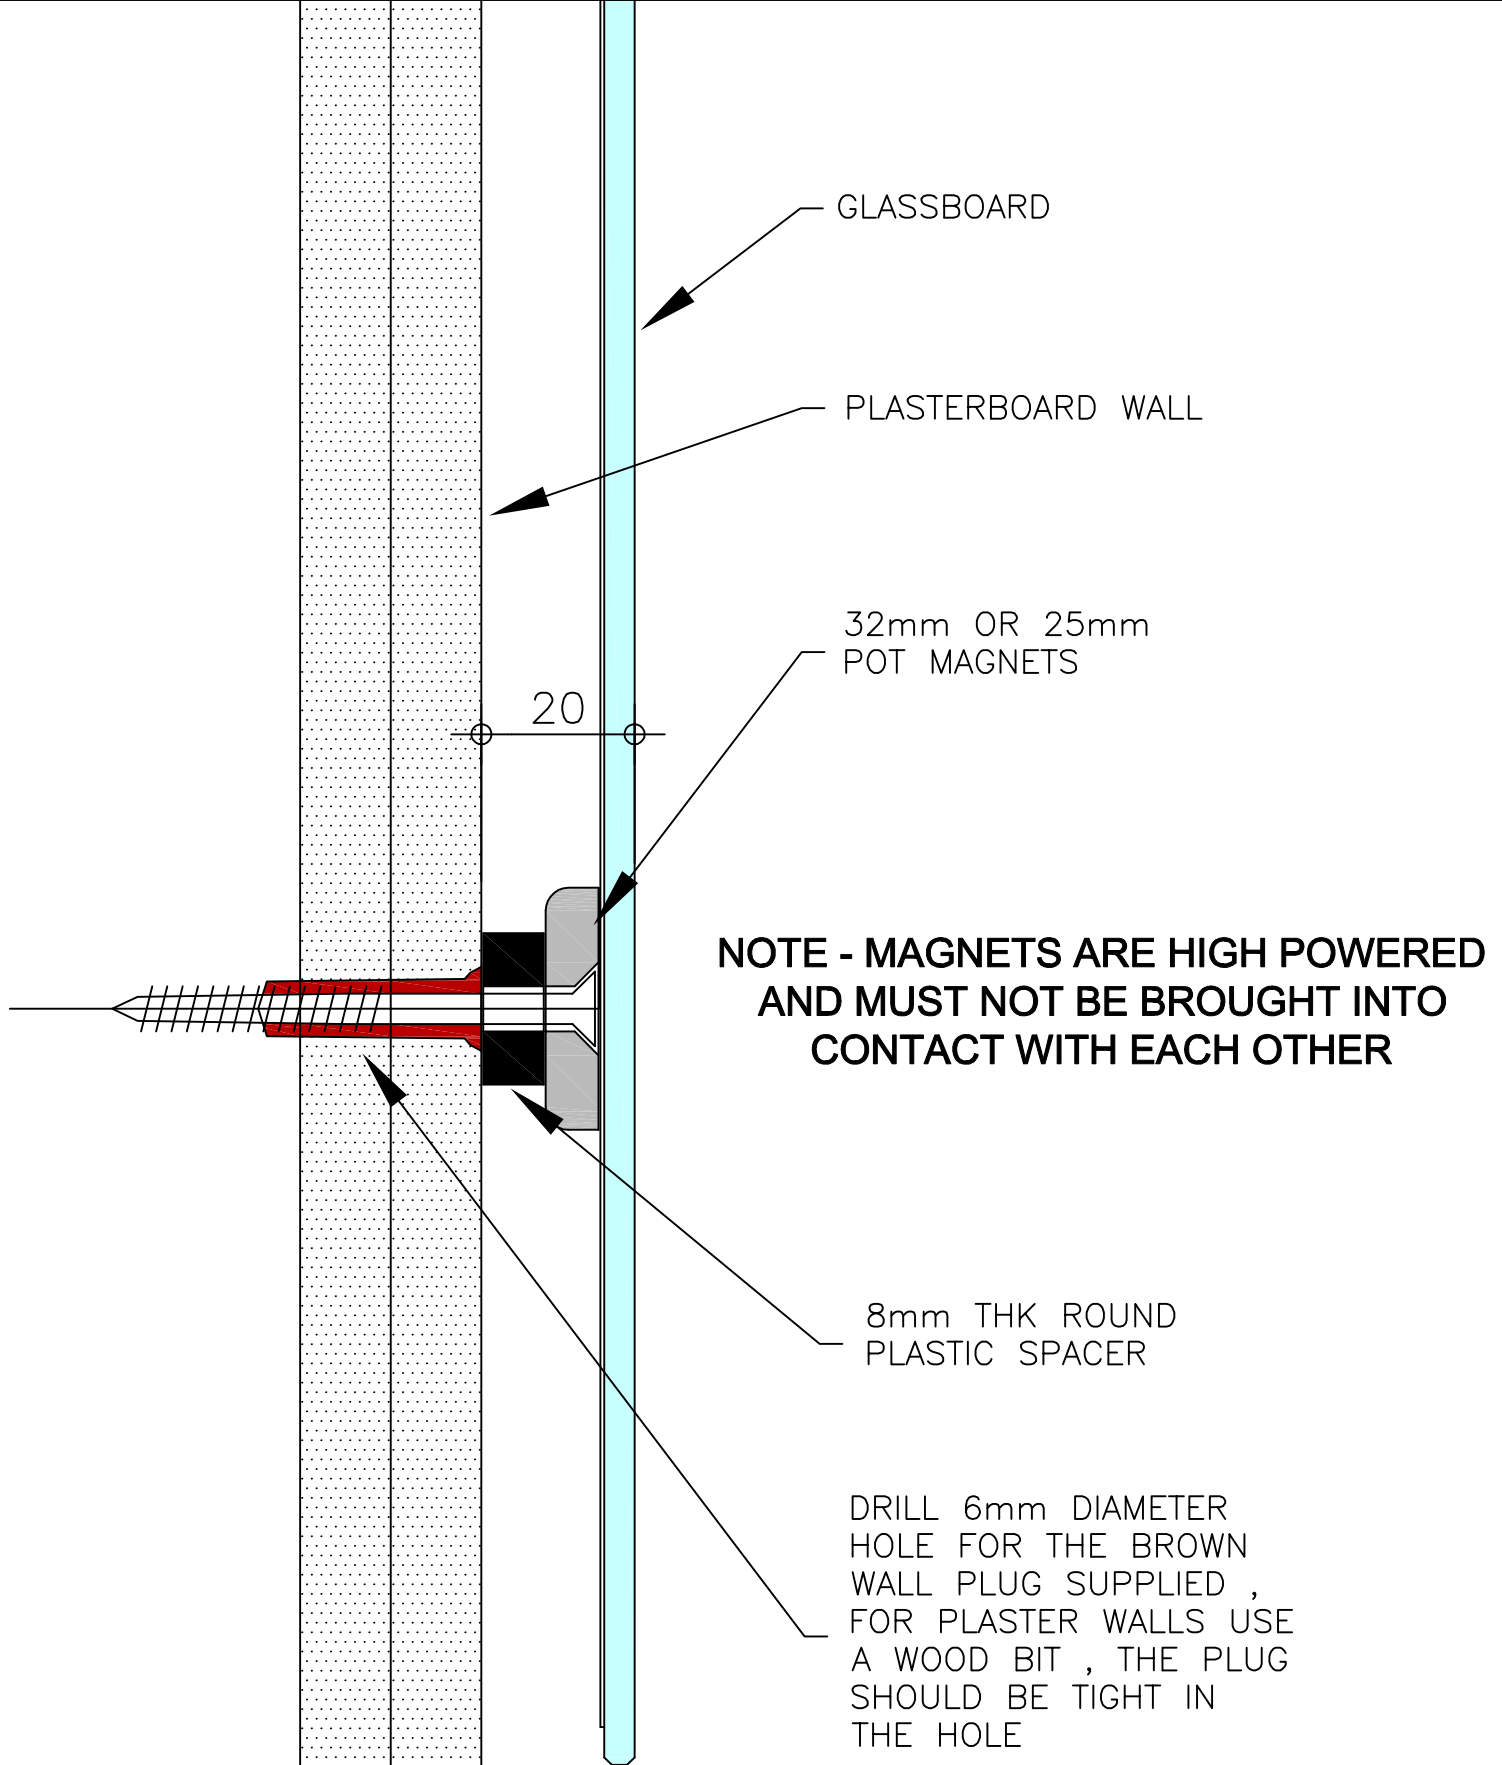

1000mmW X 2000mmH

**NOTE - this brown plug may not be suitable
for all wall types**

Onglass Products Ltd

Glass Boards Fitting Instructions - Drawing 2