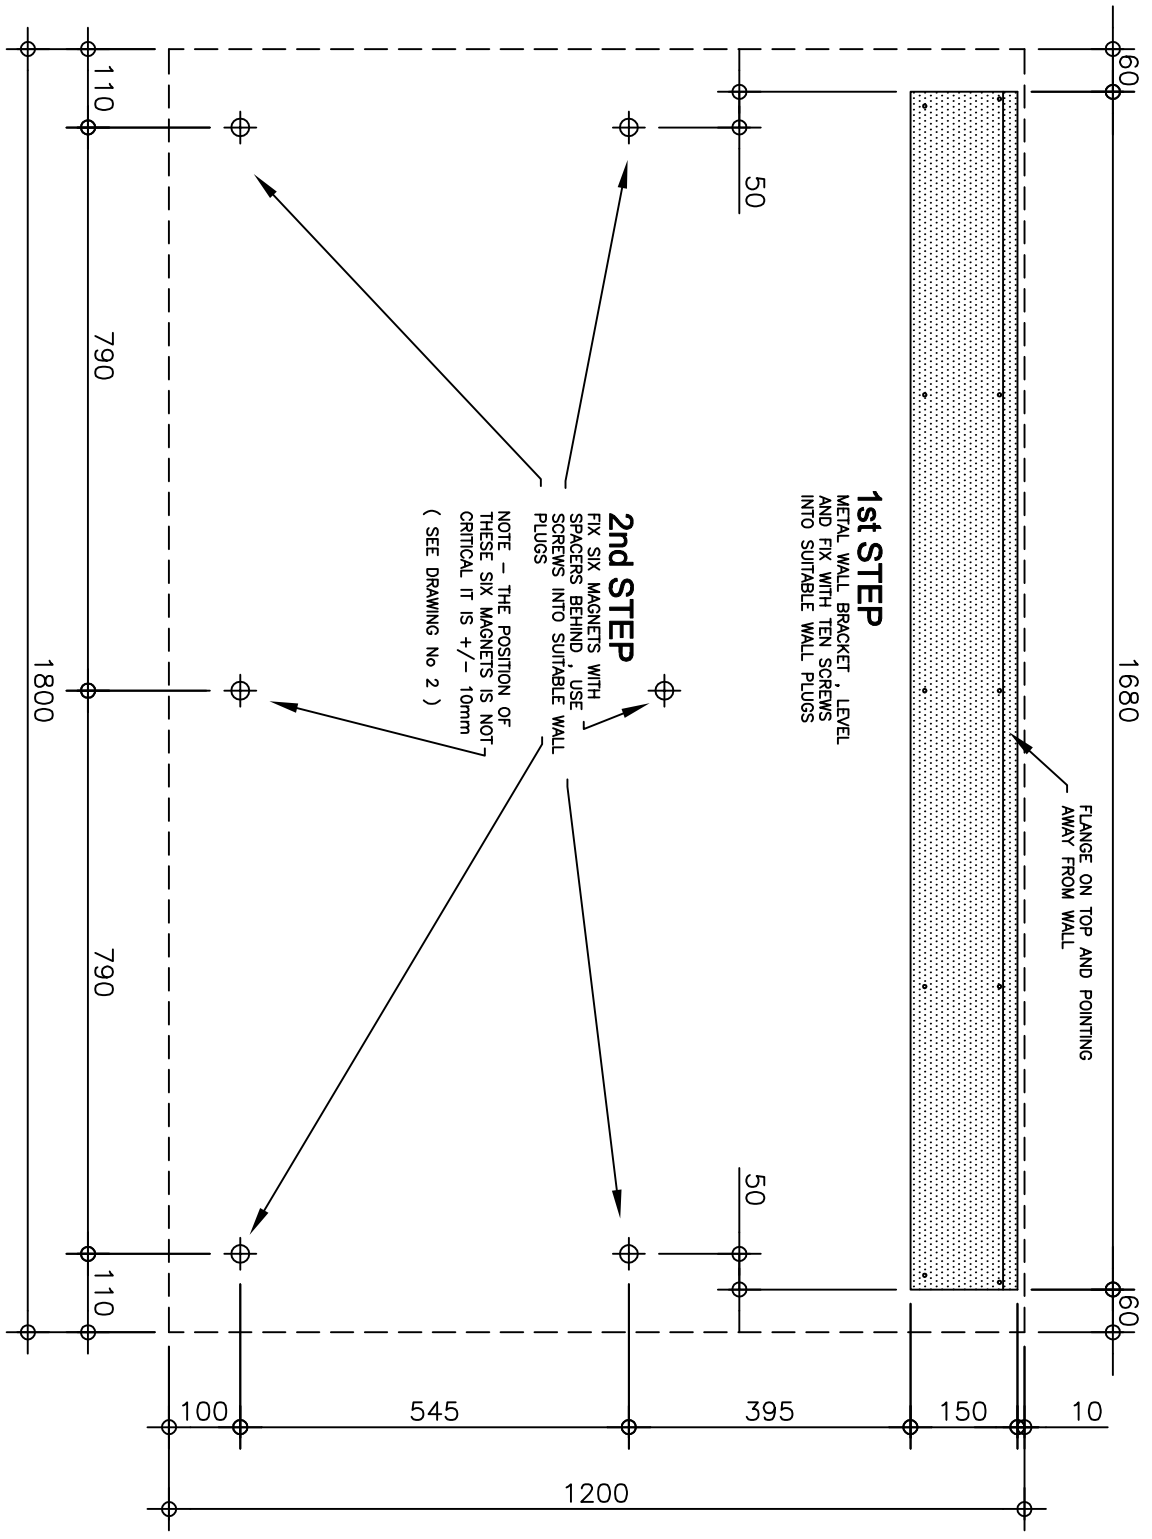

**1800mmW X 1200mmH**

**NOTE - this brown plug may not be suitable  
for all wall types**

**Onglass Products Ltd**

**Glass Boards Fitting Instructions - Drawing 2**