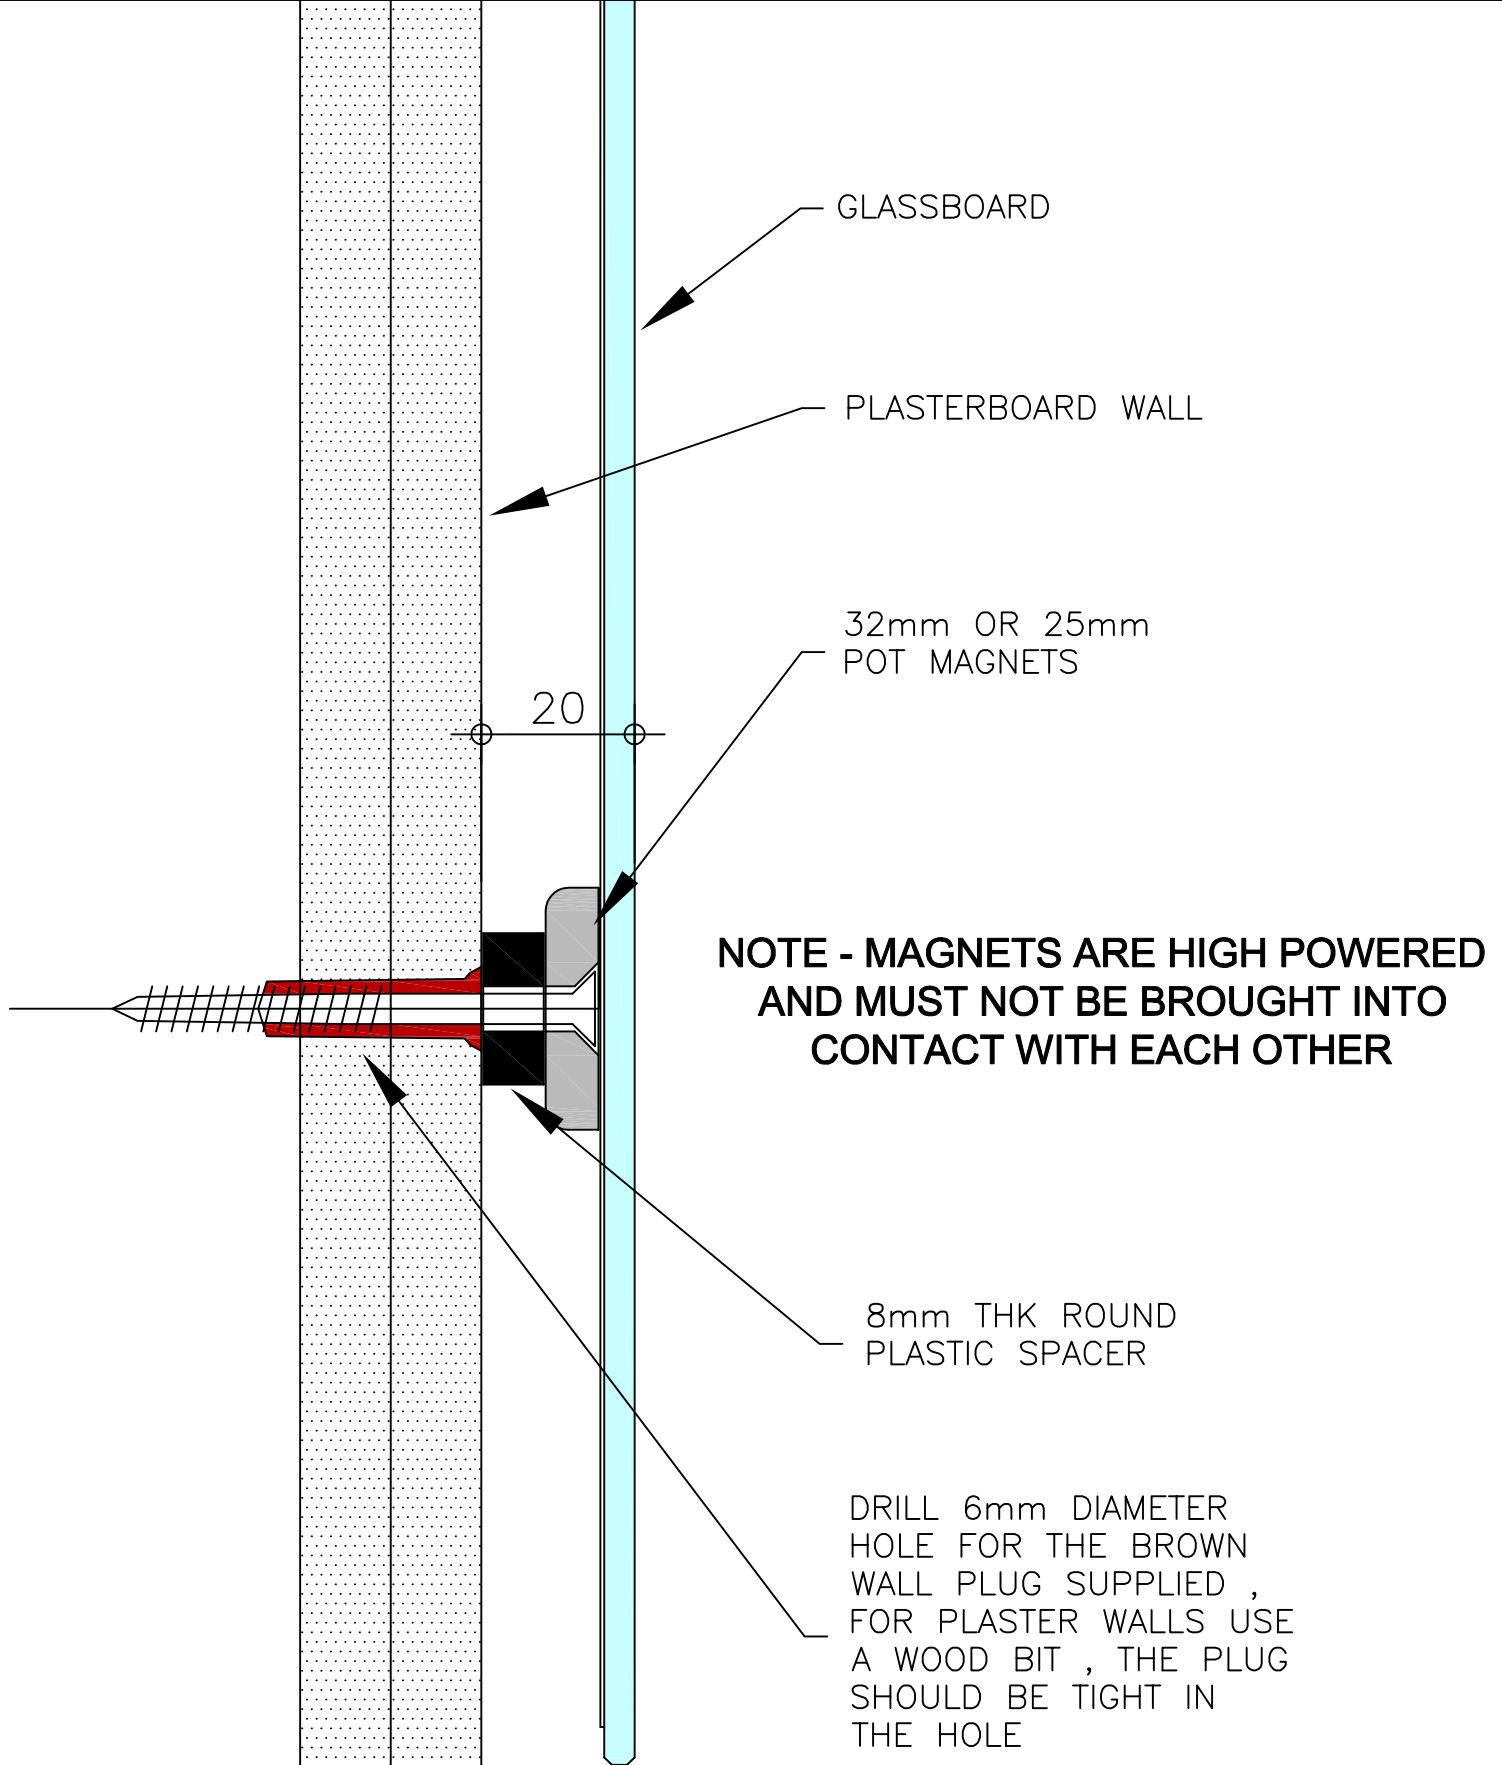

**1800mmW X 1200mmH**

**NOTE - this brown plug may not be suitable  
for all wall types**

**Onglass Products Ltd**

**Glass Boards Fitting Instructions - Drawing 2**