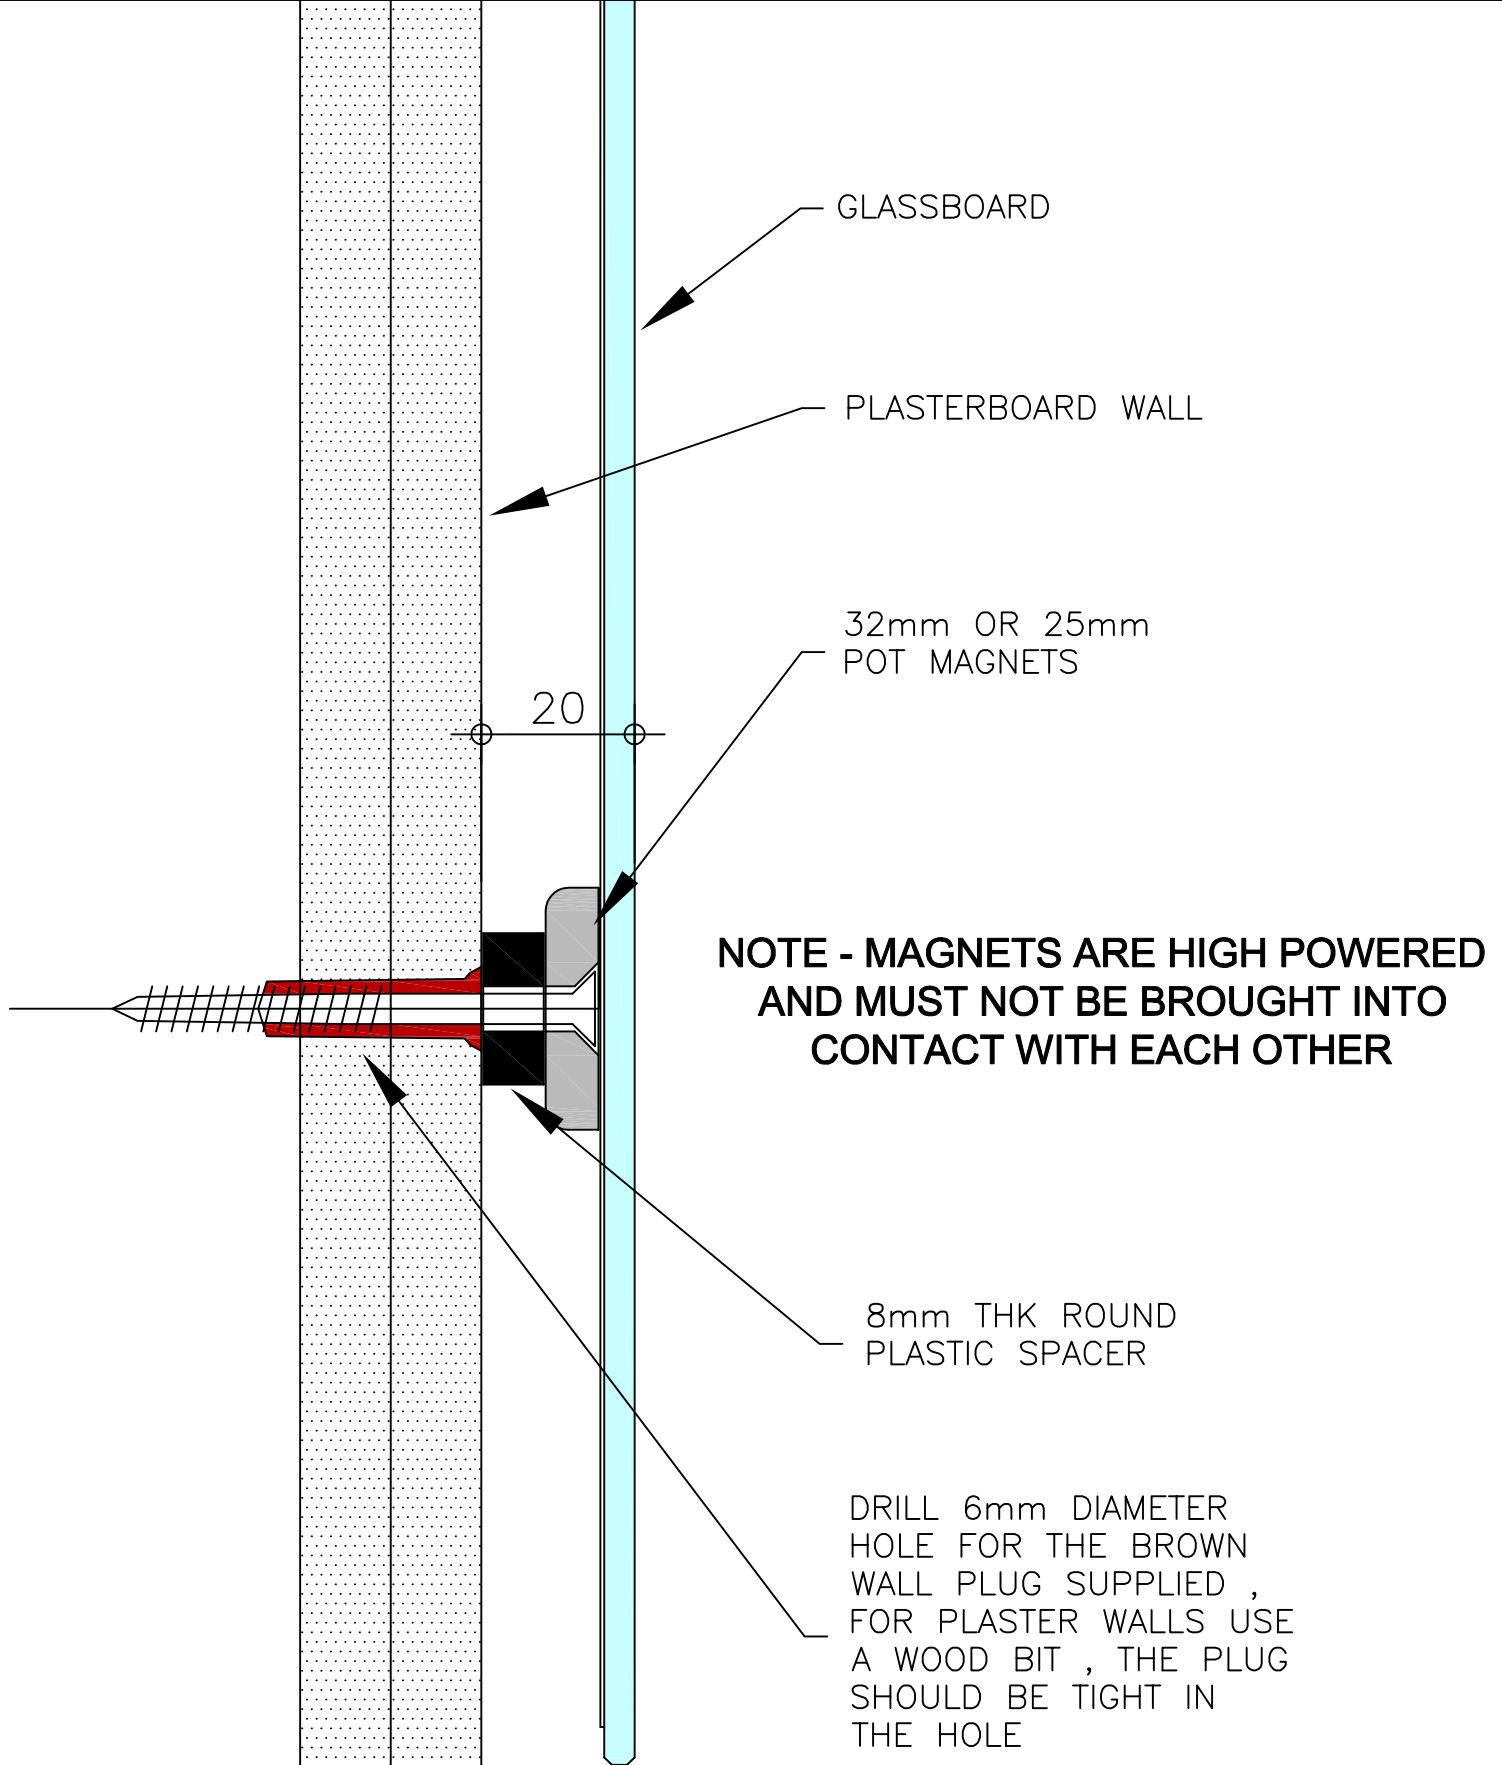

**1200mmW X 1800mmH**

**NOTE - this brown plug may not be suitable for all wall types**

**Onglass Products Ltd**

**Glass Boards Fitting Instructions - Drawing 2**