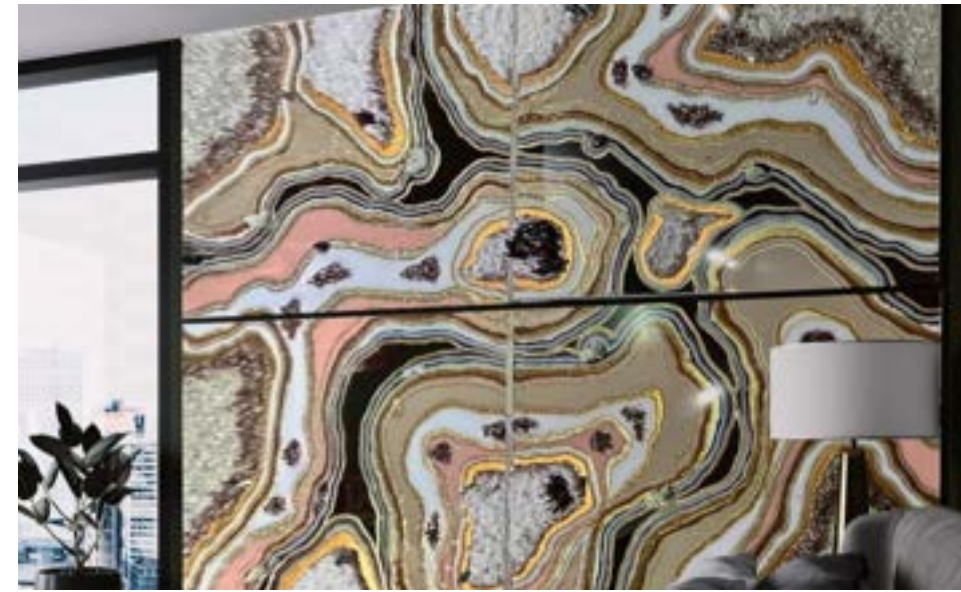

*Unveiling the
Beauty Within:
The Art of Large
Scale Resin Geodes*

The Artist- Ritesh Singla

Born and brought up in a small town of Bhatinda, Ritesh had the innate ability to be different from the crowd. A B-tech gold medallist, he is equipped with excellent technical acumen which enables him to be the sailor of his own ship. Ritesh is a banker by profession and his artistic virtue makes him a multifaceted individual.

WHAT'S IT ALL ABOUT

The startup aims to make resin art accessible and exciting so that every individual feels inspired to take up this artform without getting intimidated by its immensity. Ritesh takes as much pride in teaching the intricacies of resin art as in making some of the most stunning resin art creations. He's well in his elements while remodeling the look of natural rock formations or creating some abstract structures with crushed glass, crystals and tinted resin, adding glitter and paint for an extravagant finish.