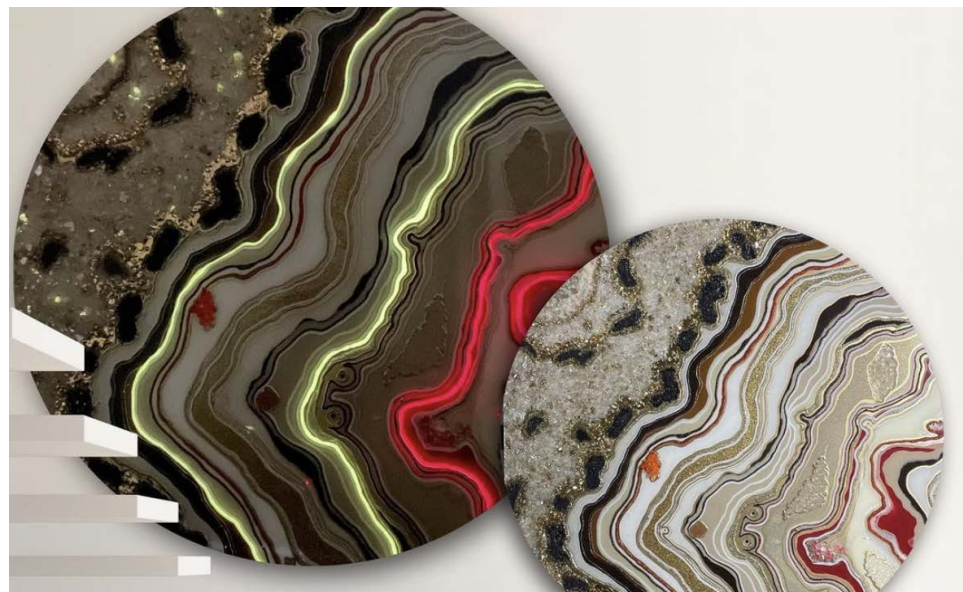

*Unveiling the
Beauty Within:
The Art of Large
Scale Resin Geodes*

The Artist- Ritesh Singla

Born and brought up in a small town of Bhatinda, Ritesh had the innate ability to be different from the crowd. A B-tech gold medallist, he is equipped with excellent technical acumen which enables him to be the sailor of his own ship. Ritesh is a banker by profession and his artistic virtue makes him a multifaceted individual.