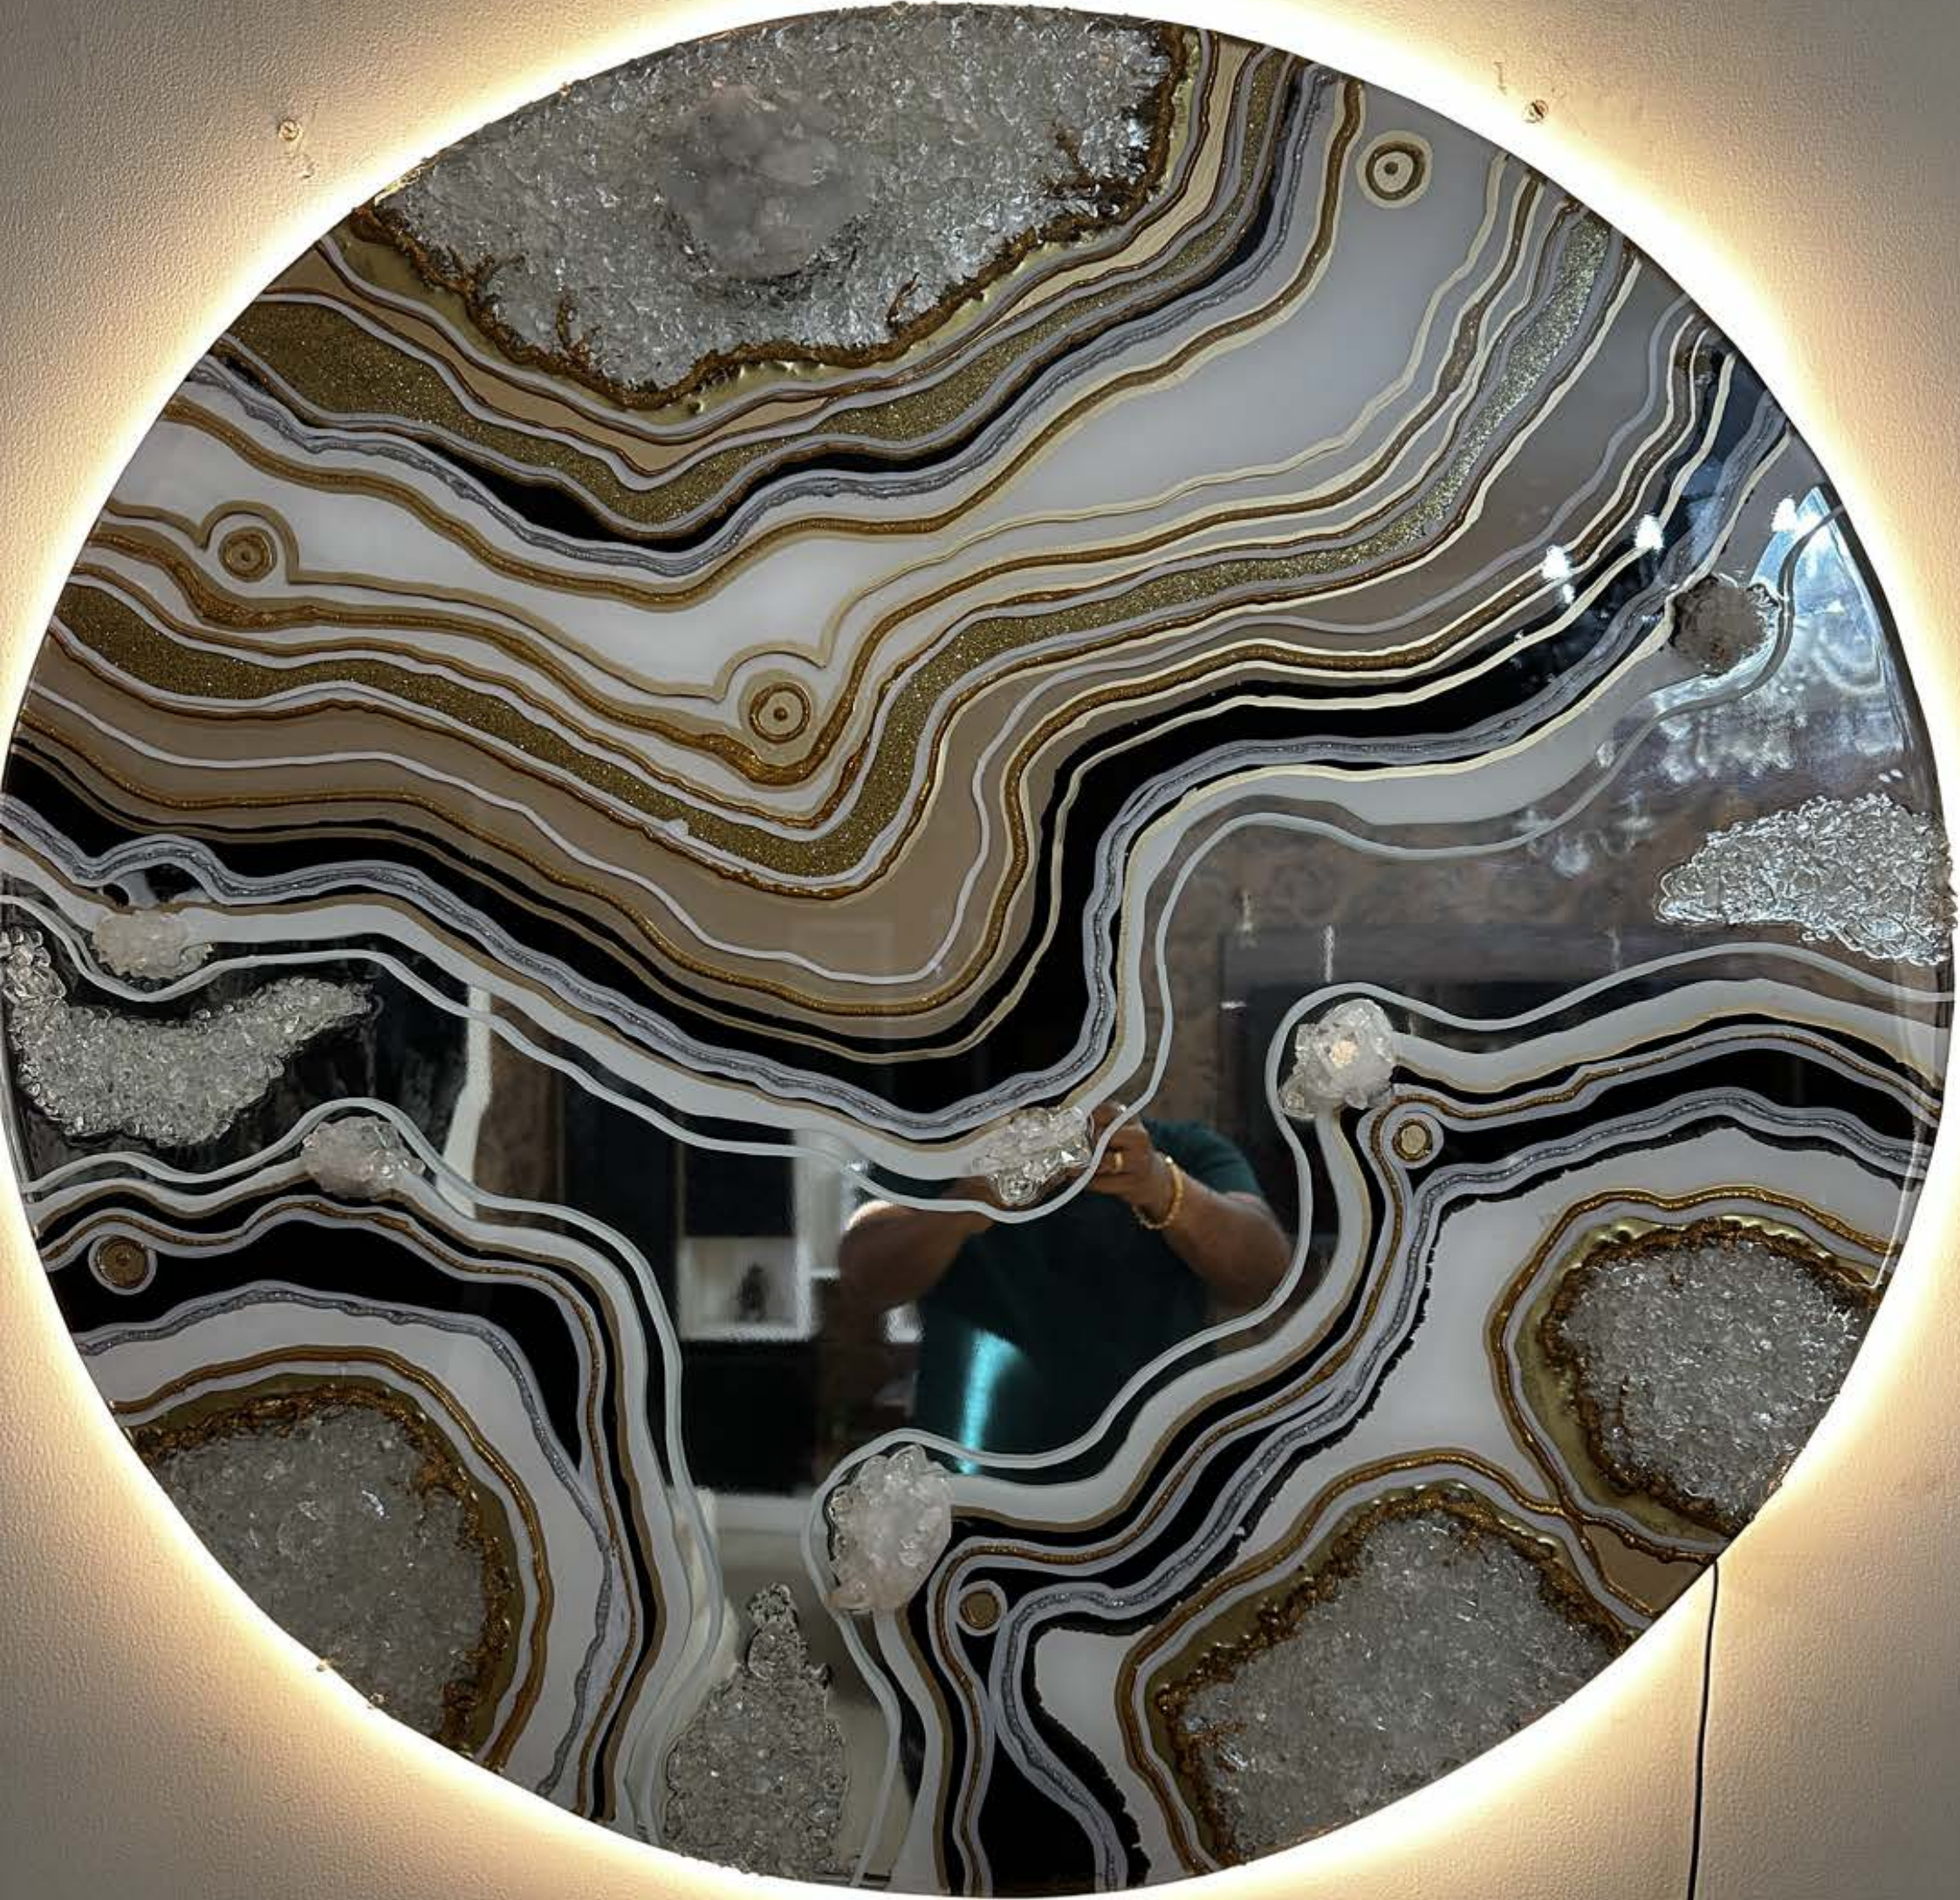

#mirrorgeode