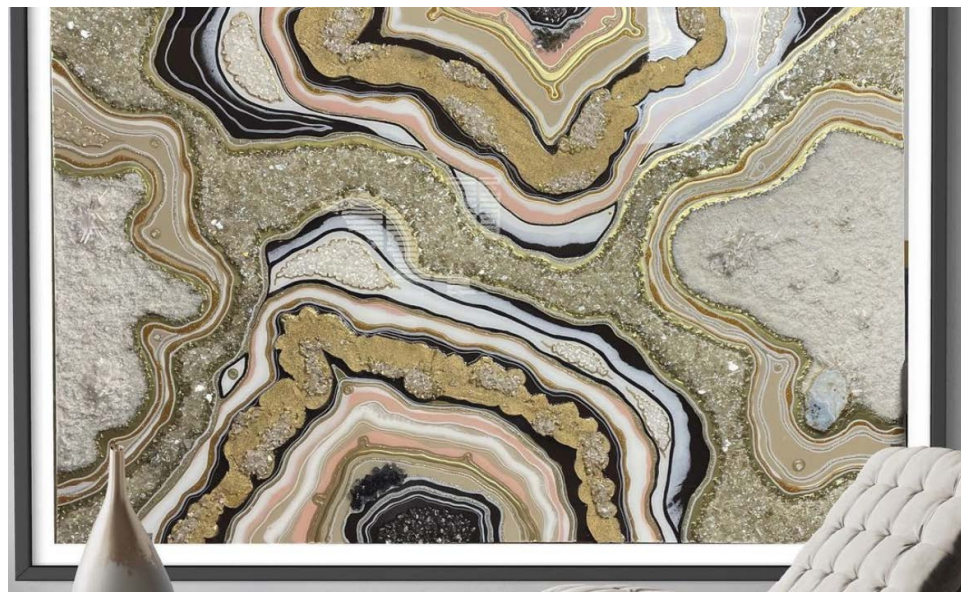

*Unveiling the
Beauty Within:
The Art of Large
Scale Resin Geodes*

The Artist- Ritesh Singla

Born and brought up in a small town of Bhatinda, Ritesh had the innate ability to be different from the crowd. A B-tech gold medallist, he is equipped with excellent technical acumen which enables him to be the sailor of his own ship. Ritesh is a banker by profession and his artistic virtue makes him a multifaceted individual.

WHAT'S IT ALL ABOUT

The startup aims to make resin art accessible and exciting so that every individual feels inspired to take up this artform without getting intimidated by its immensity. Ritesh takes as much pride in teaching the intricacies of resin art as in making some of the most stunning resin art creations. He's well in his elements while remodeling the look of natural rock formations or creating some abstract structures with crushed glass, crystals and tinted resin, adding glitter and paint for an extravagant finish.