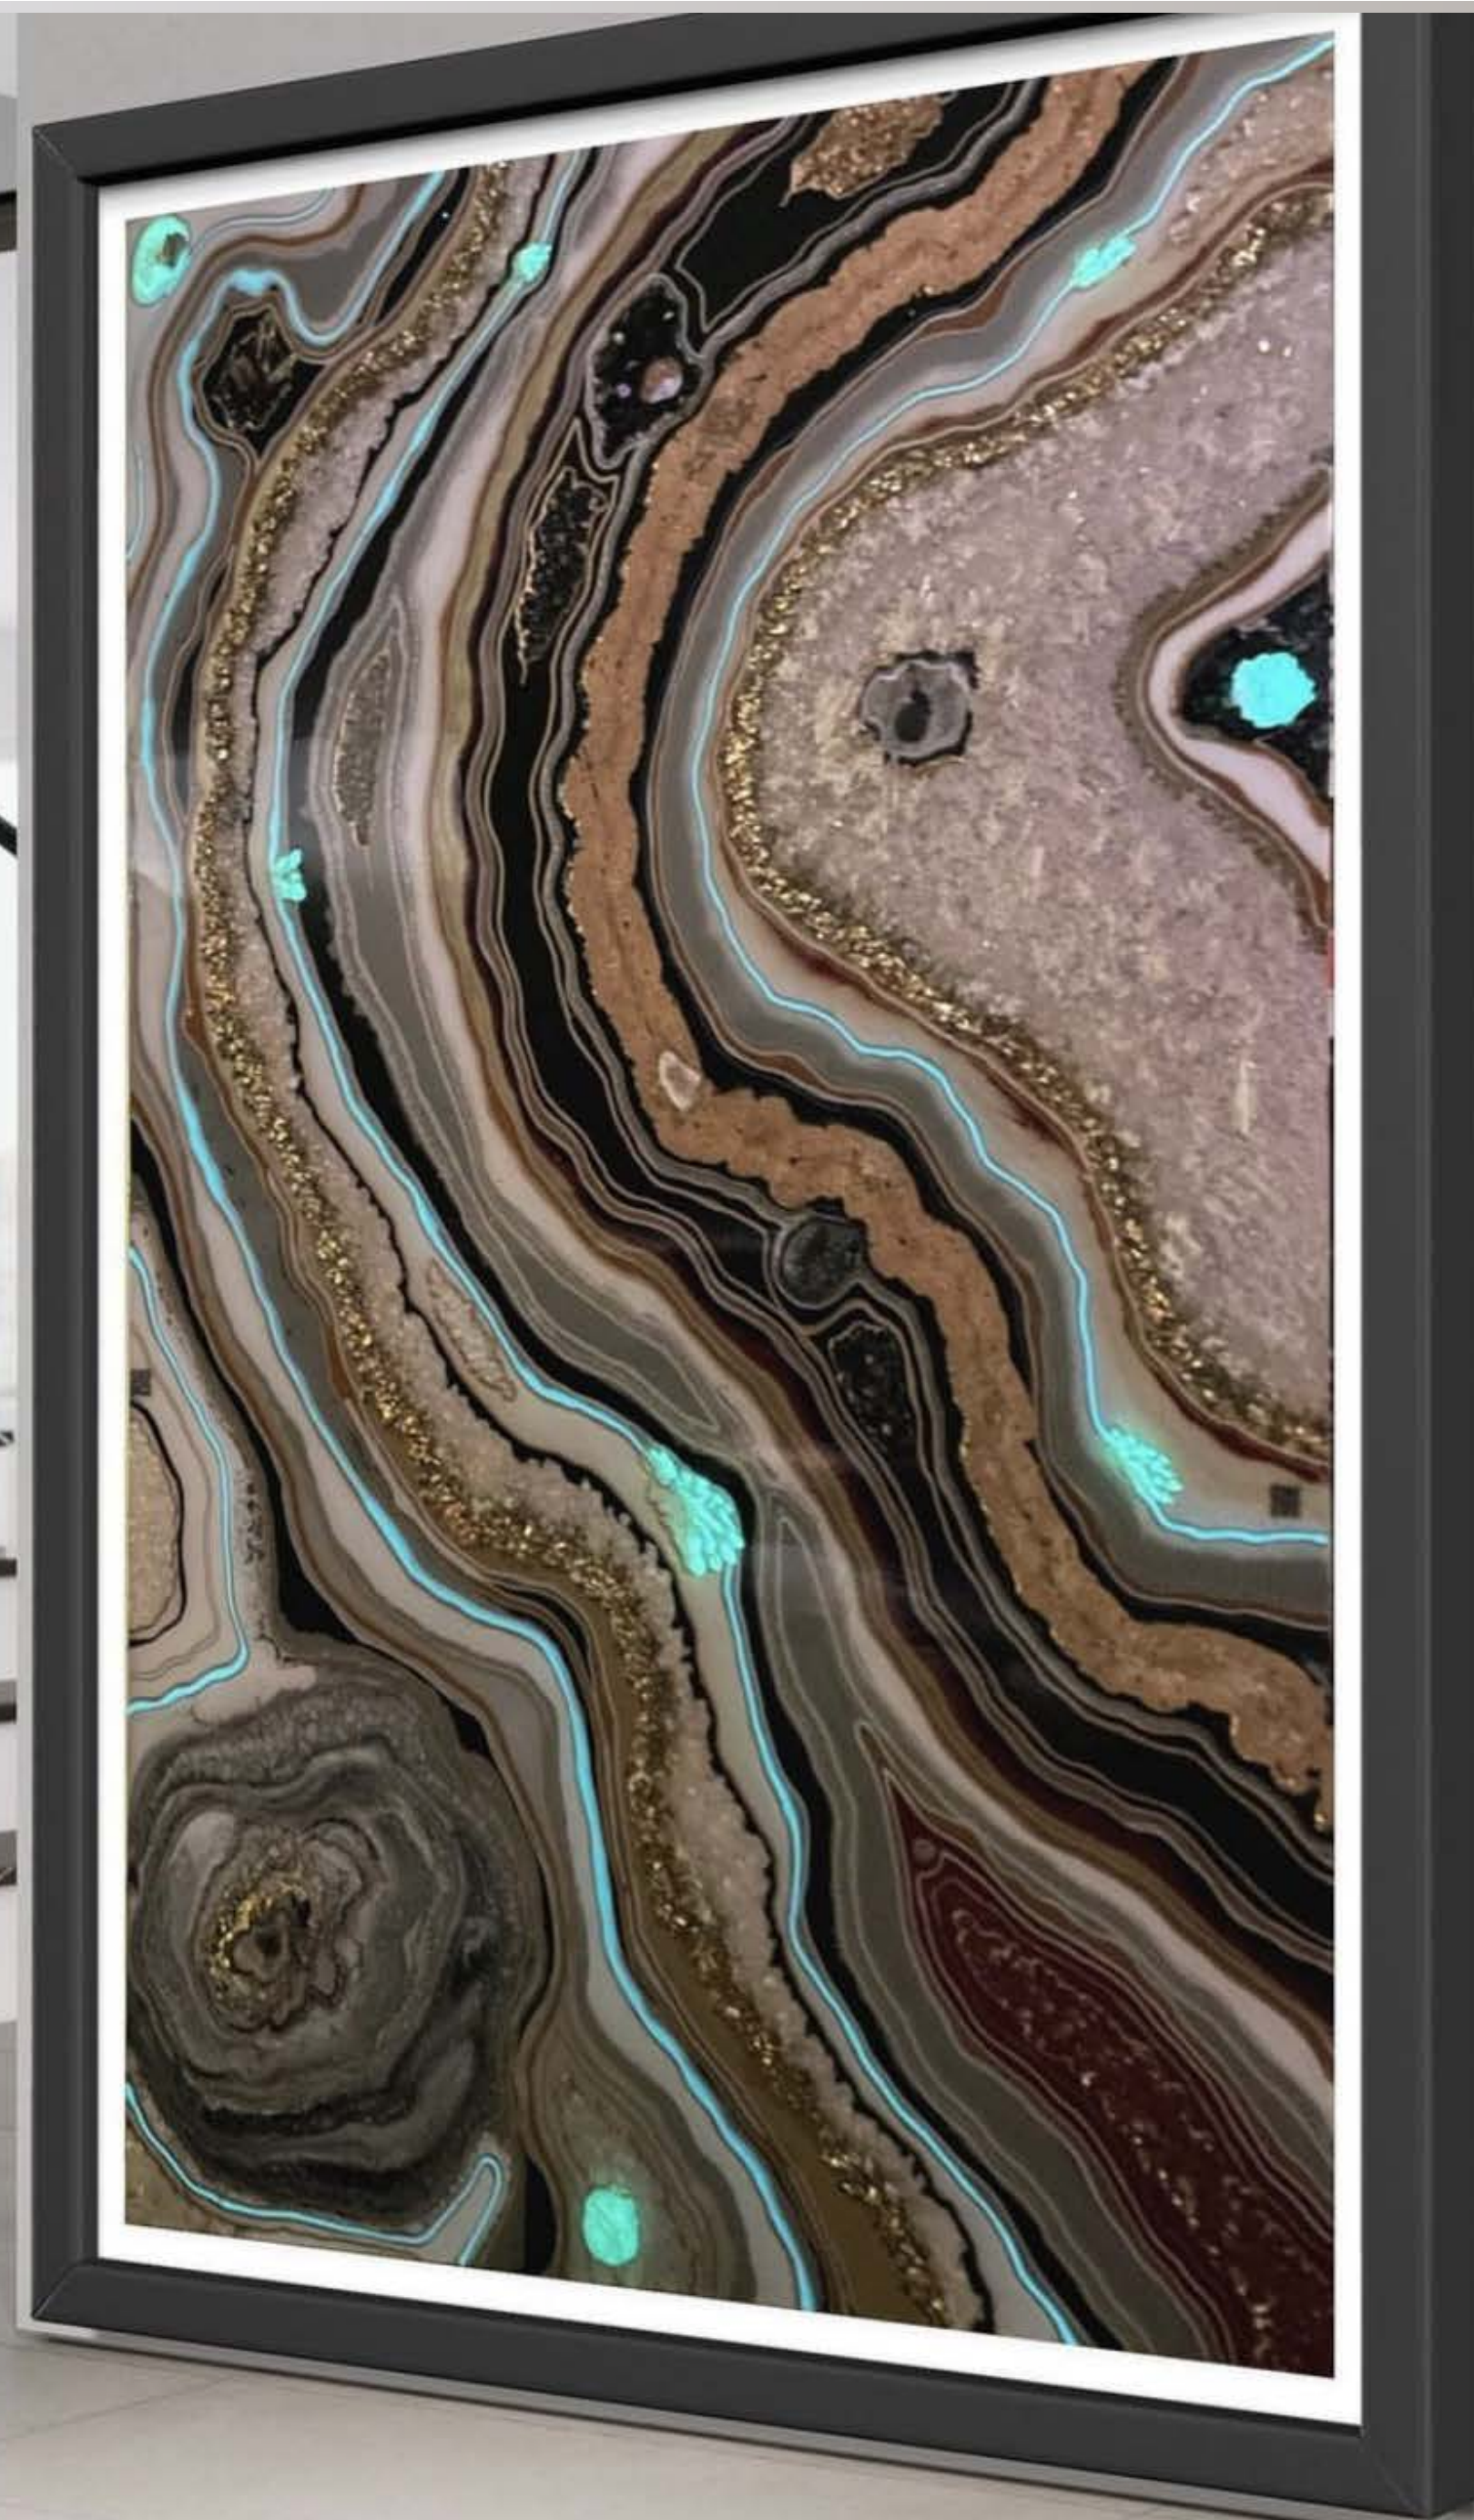

*With
lights off*