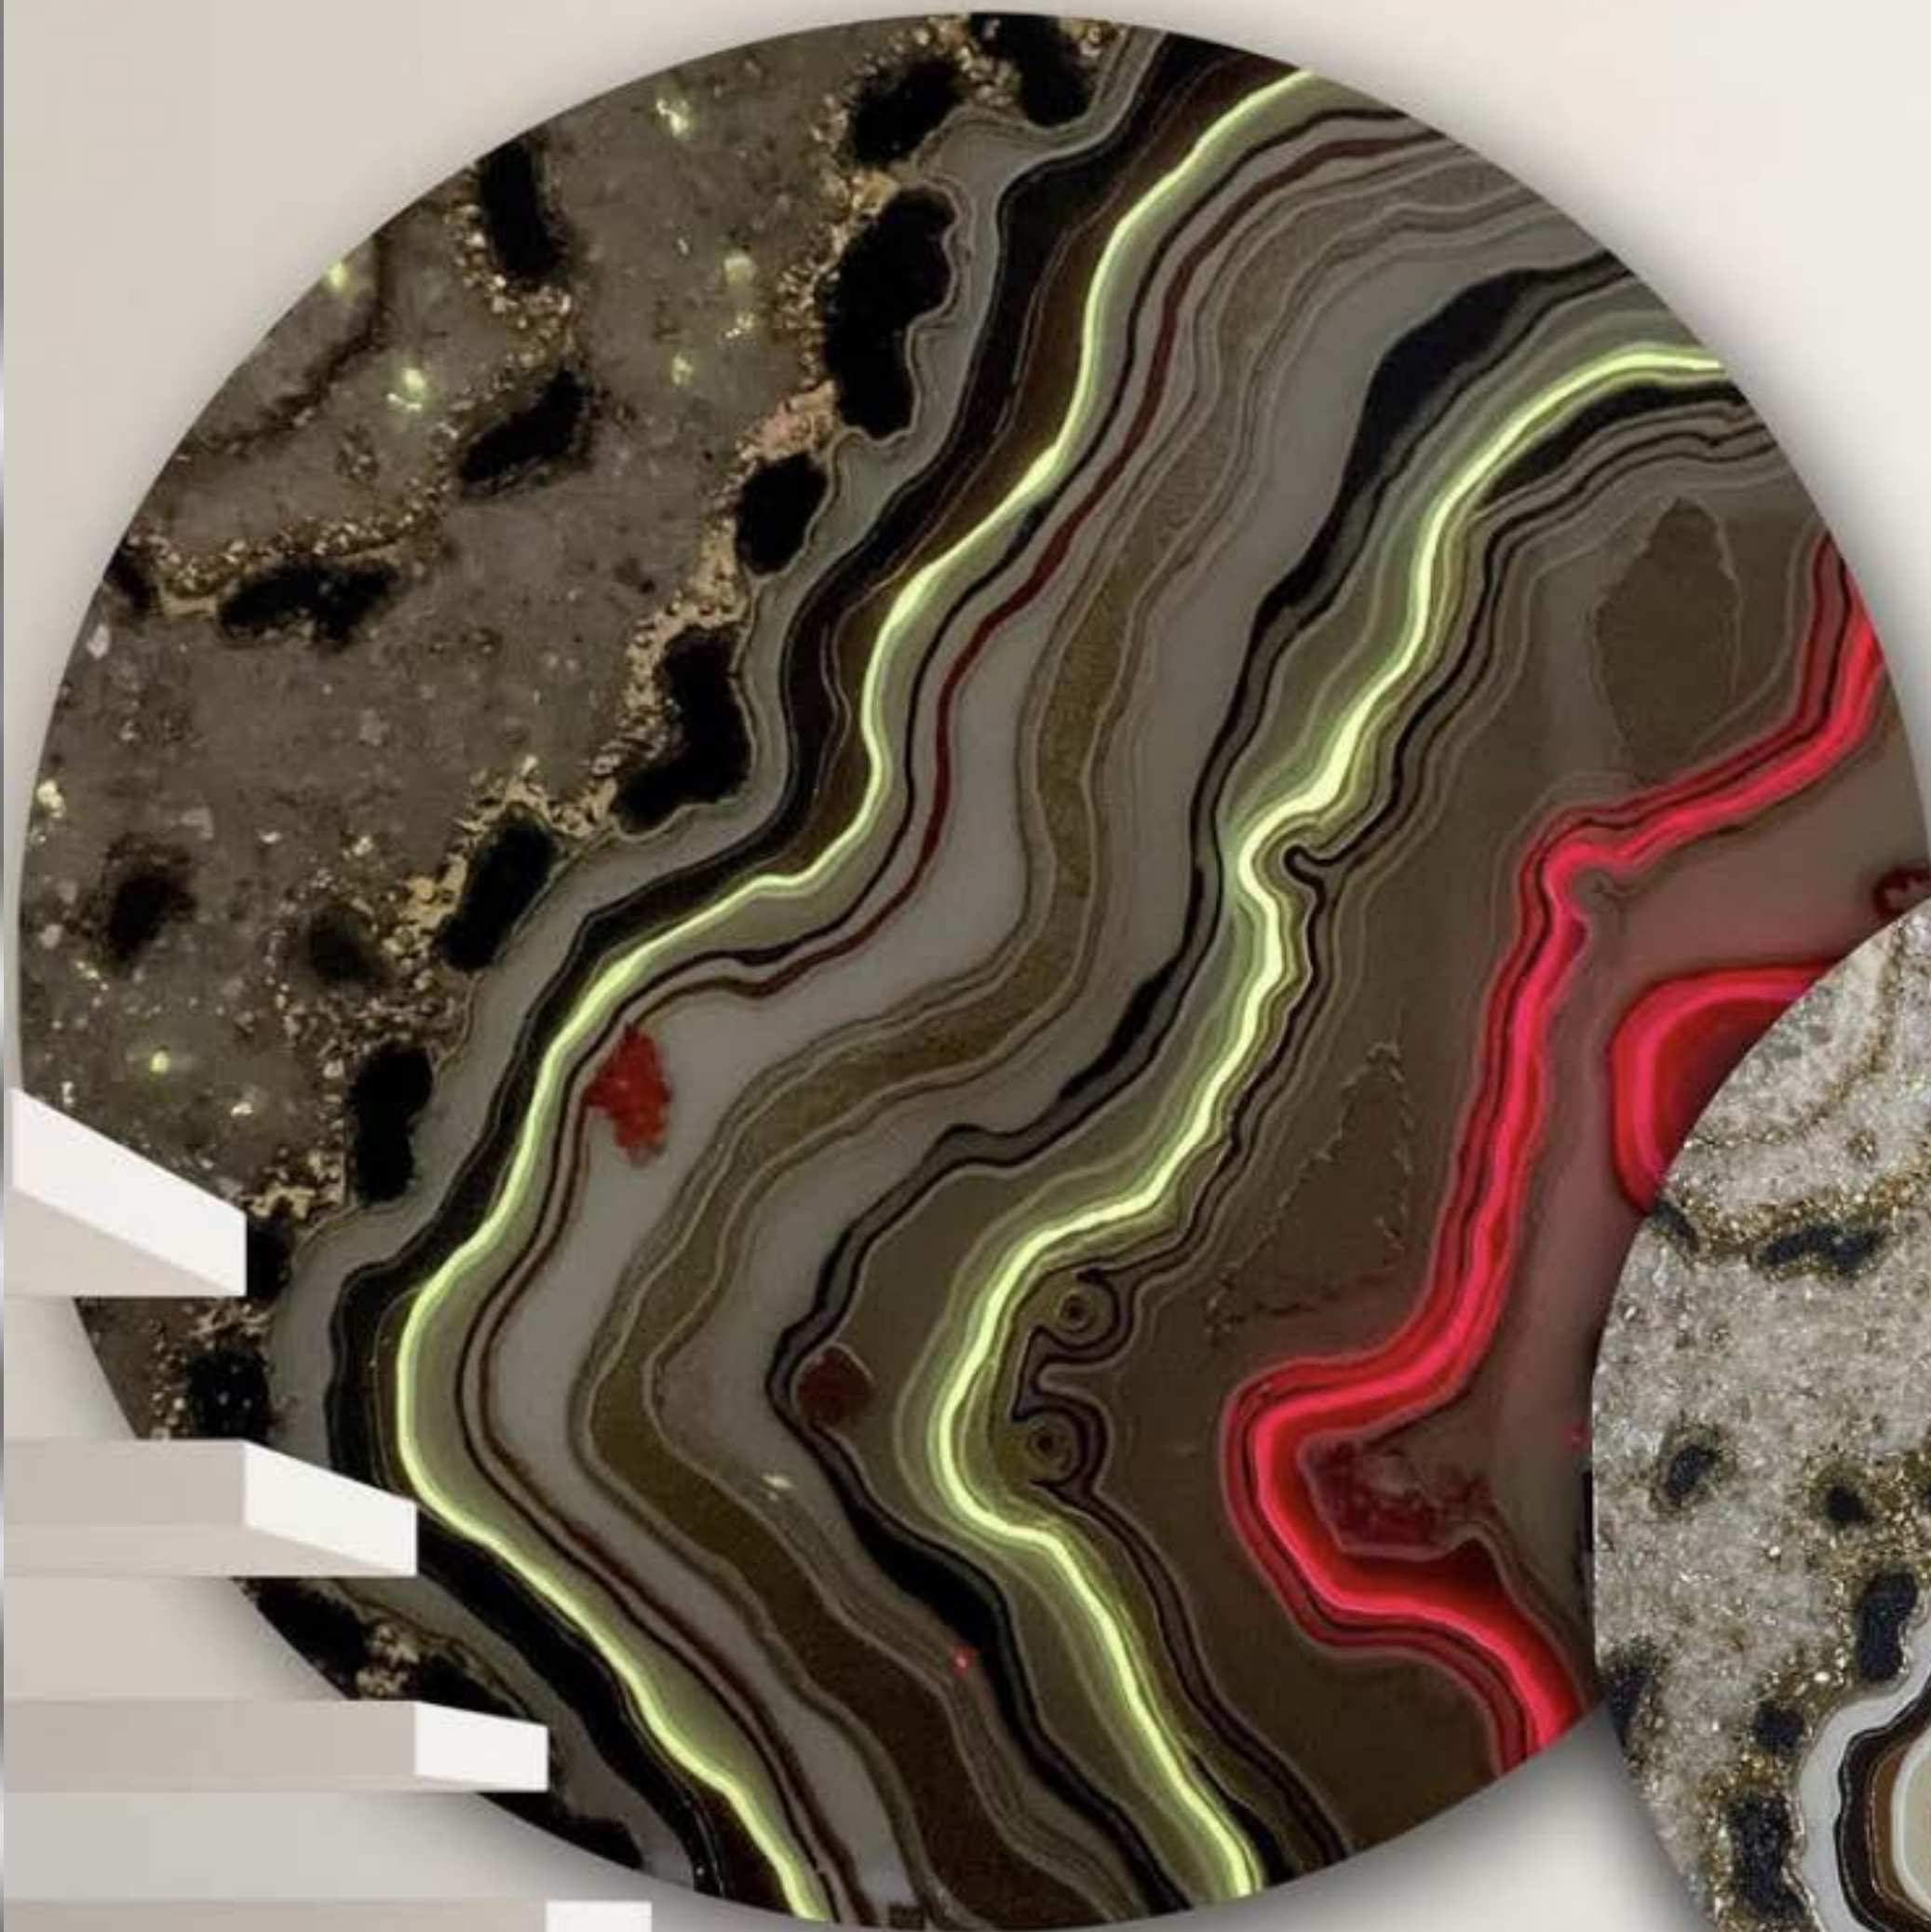

*Unveiling the
Beauty Within:
The Art of Large
Scale Resin Geodes*

The Artist- Ritesh Singla

Born and brought up in a small town of Bhatinda, Ritesh had the innate ability to be different from the crowd. A B-tech gold medallist, he is equipped with excellent technical acumen which enables him to be the sailor of his own ship. Ritesh is a banker by profession and his artistic virtue makes him a multifaceted individual.

*Transforming
imagination into
timeless art with resin*

*With
lights off*

*With
lights on*

Available in different shapes #madetoorder

#mirrorgeode

*#Elegance redefined-
Made using real
#aphophyllite #crystals*