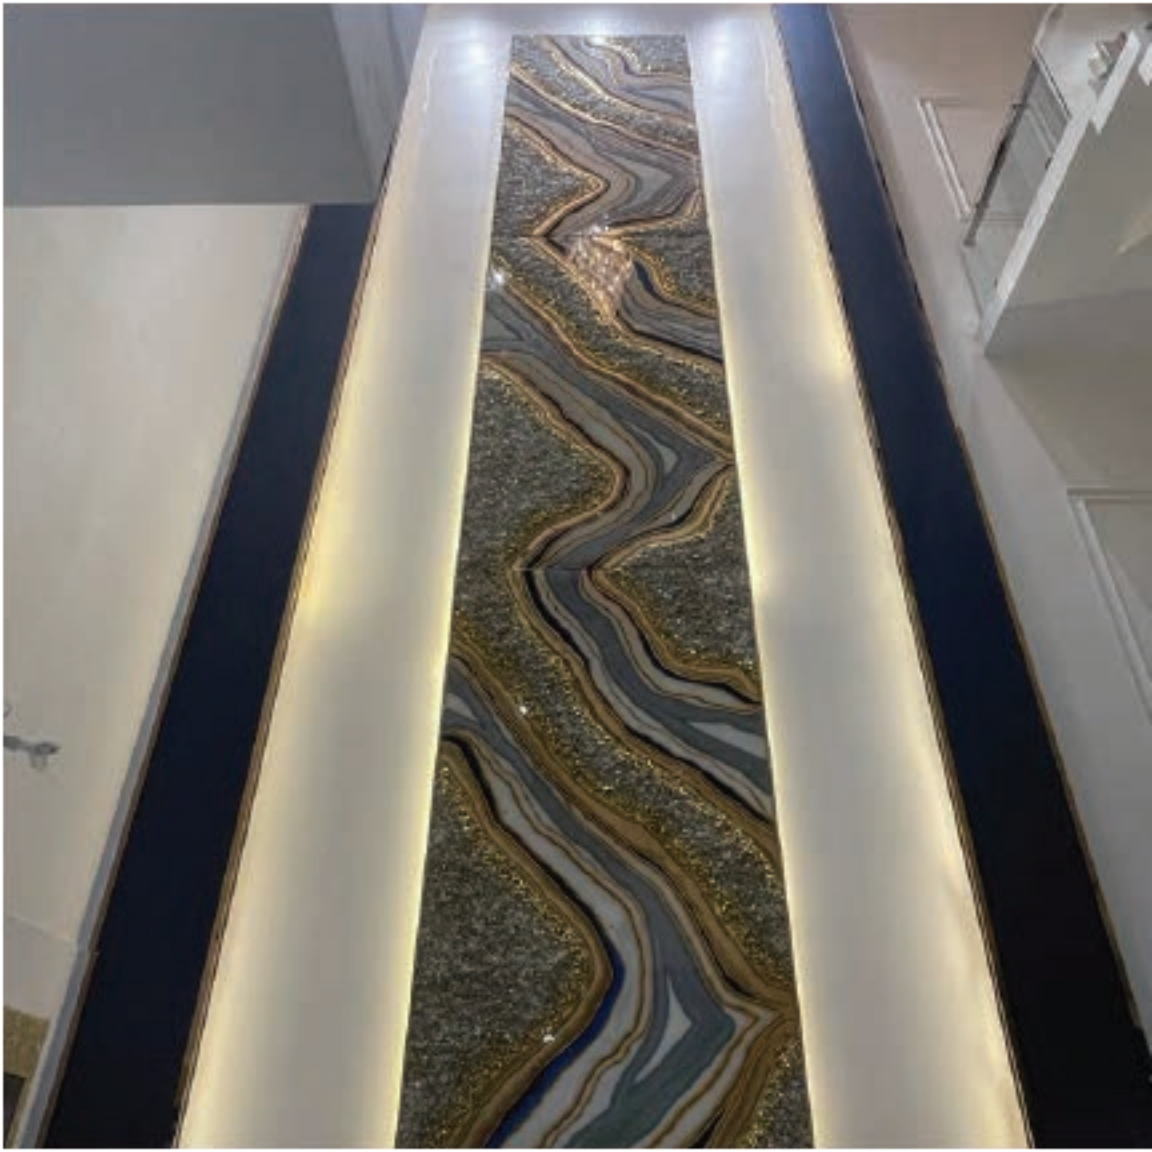

A GLIMPSE OF FUTURE

The plan is to expand the brand such that it is counted as one of the topmost names in the country for resin geode art products. Ritesh wants his products to be an essential part of people's lives, maybe as a wall hanging in their homes, creative furniture in their offices or something else that's fresh and innovative.

GEODE ART

GEODE MIRROR

STYLISH

ELEGANT

WITH LIGHT

WITHOUT LIGHT

SAME ART PIECE DISTINCT LOOK

GEODE TABLE