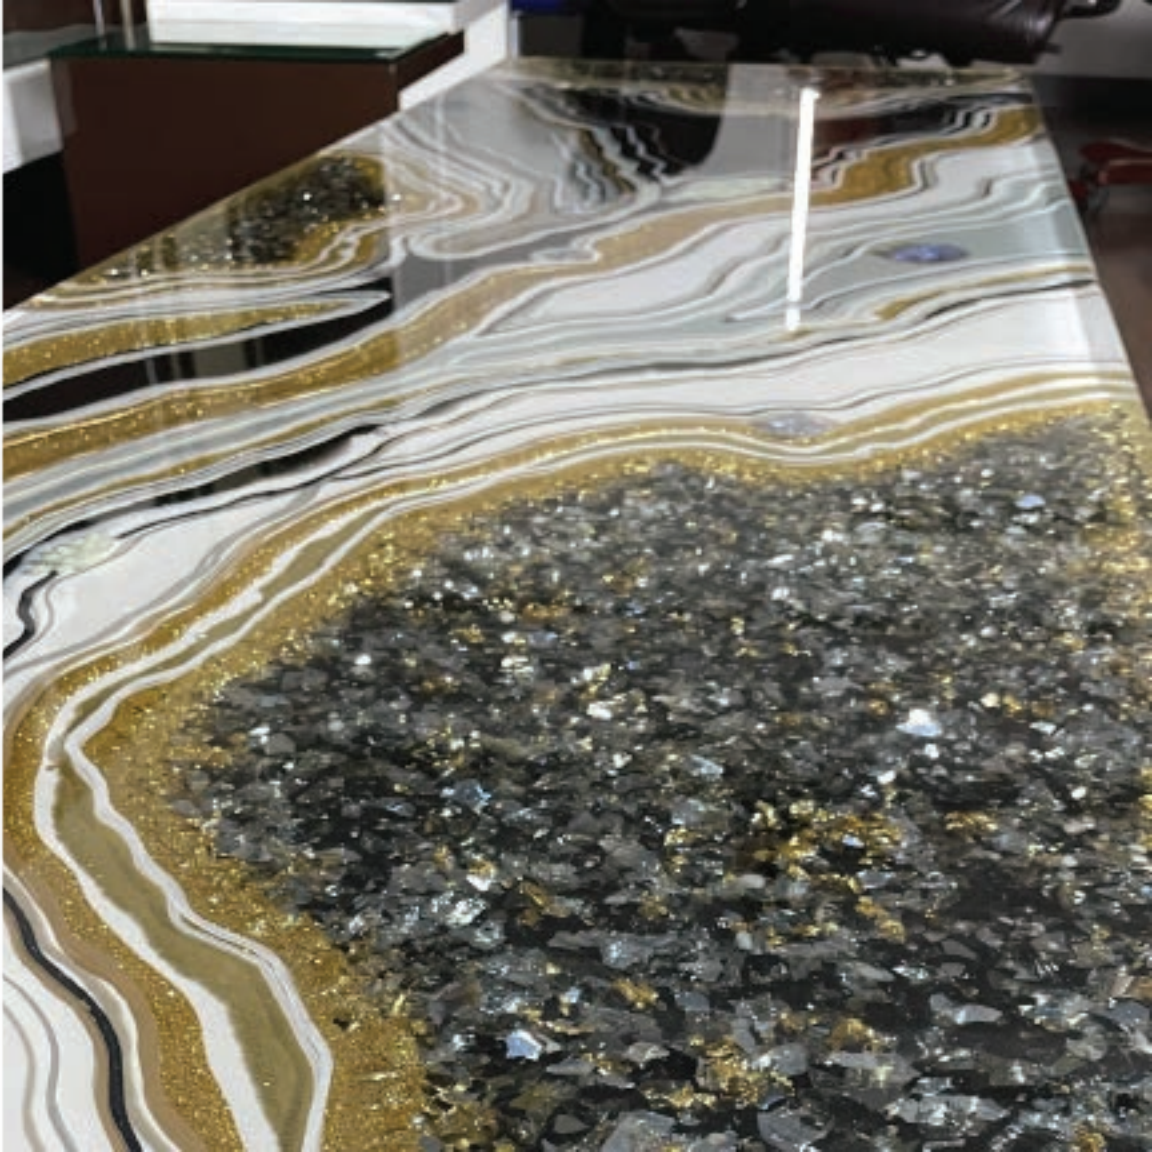

GEODE ART

GEODE MIRROR

STYLISH

ELEGANT

WITH LIGHT

WITHOUT LIGHT

SAME ART PIECE DISTINCT LOOK

GEODE TABLE