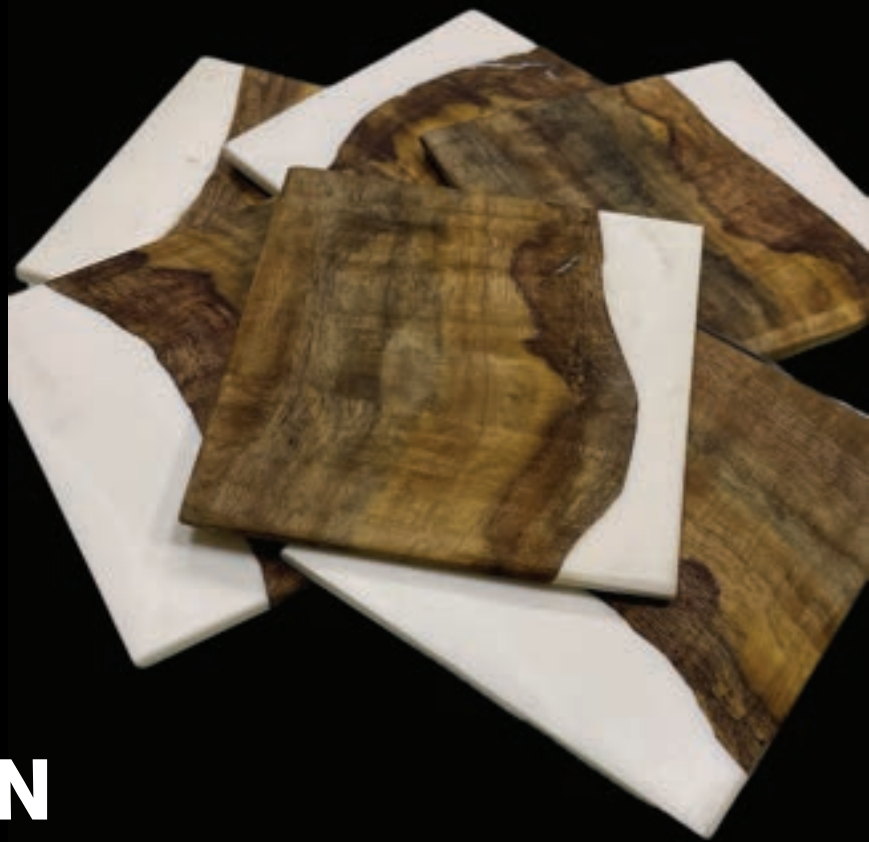

RESIN CASTED TABLES

HOWA
ROBERT STILN

RESIN CASTED DOOR

A close-up view of a pair of resin wings. The wings are a warm, golden-brown color with a highly textured, fibrous appearance. They are set against a dark, starry background filled with numerous small, bright yellow and white sparkles, giving the impression of a magical or celestial theme.

RESIN WINGS

POWERFUL
SPIRITUAL
SYMBOLS

PHOTO
RESIN ART

IRIS

MEMENTO

**RESIN
COASTERS**

THE ART & THE ARTIST

Resinand Ritesh
DARE TO BE DIFFERENT