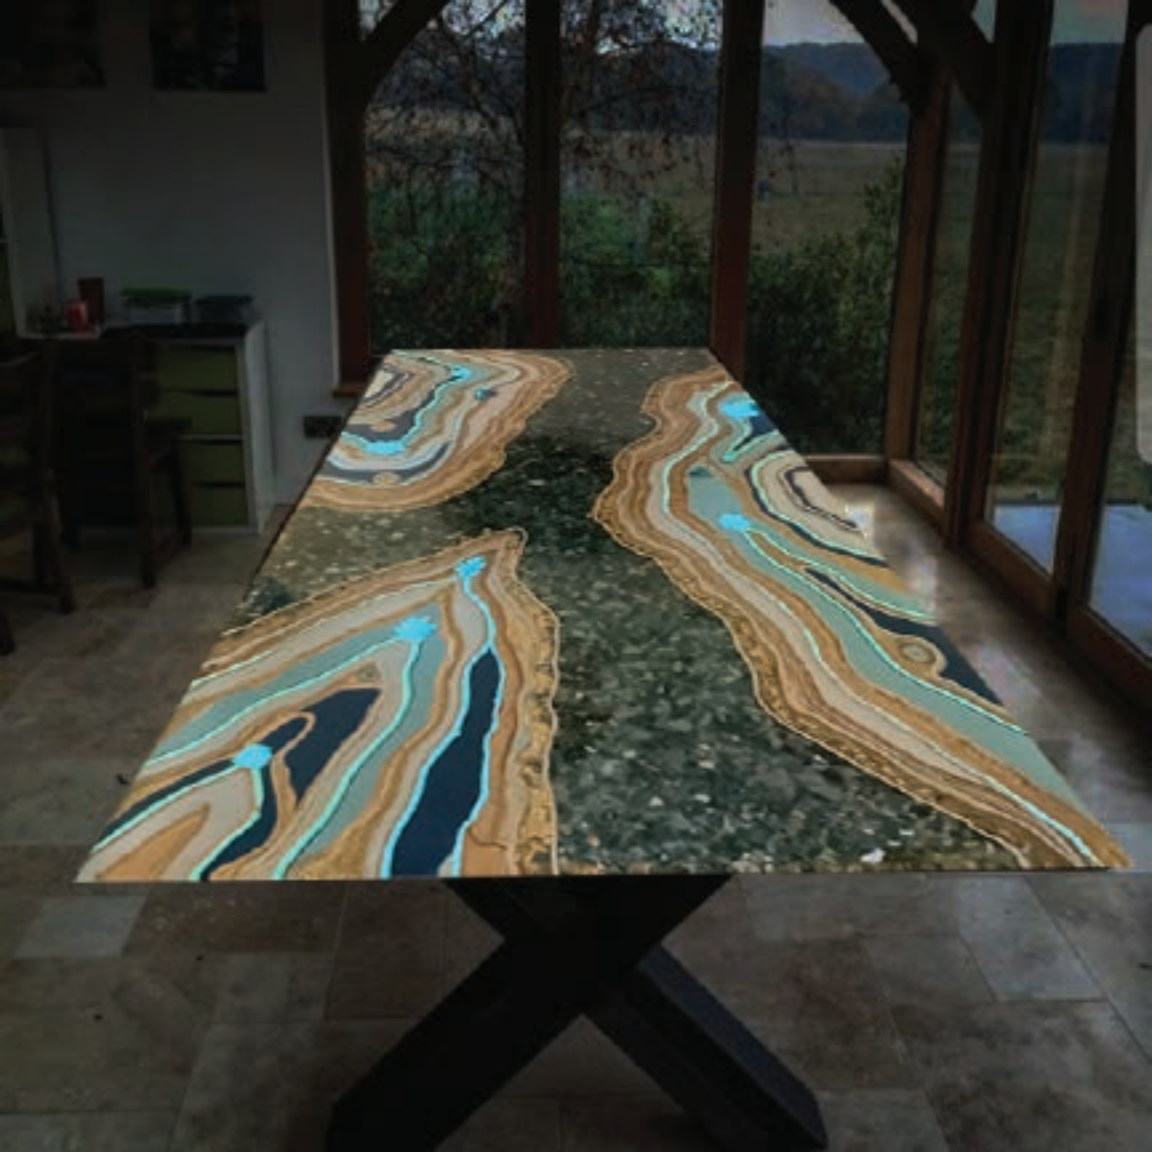

GEODE ART

GEODE MIRROR

STYLISH

ELEGANT

WITH LIGHT

WITHOUT LIGHT

SAME ART PIECE DISTINCT LOOK

GEODE TABLE