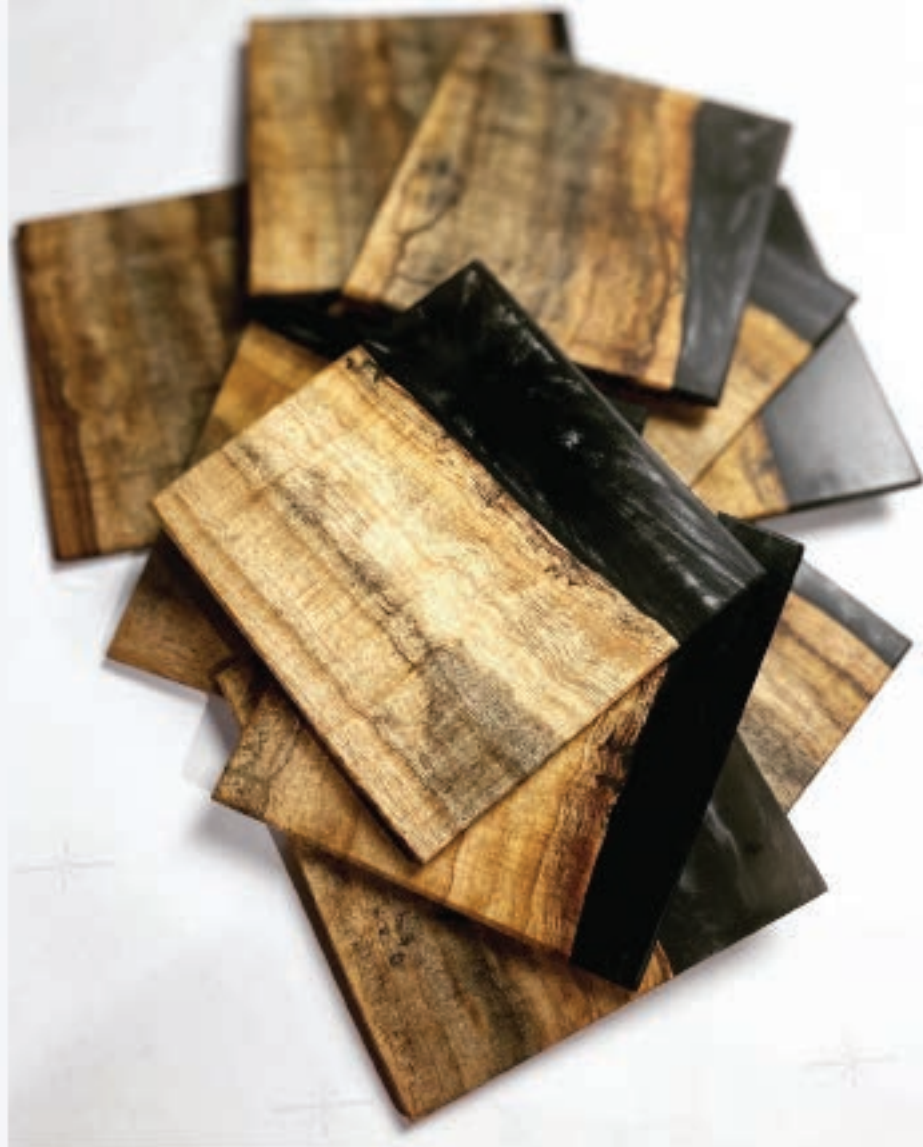

RESIN WINGS

POWERFUL
SPIRITUAL
SYMBOLS

PHOTO
RESIN ART

IRIS

MEMENTO

**RESIN
COASTERS**

THE ART & THE ARTIST

Resinand Ritesh
DARE TO BE DIFFERENT