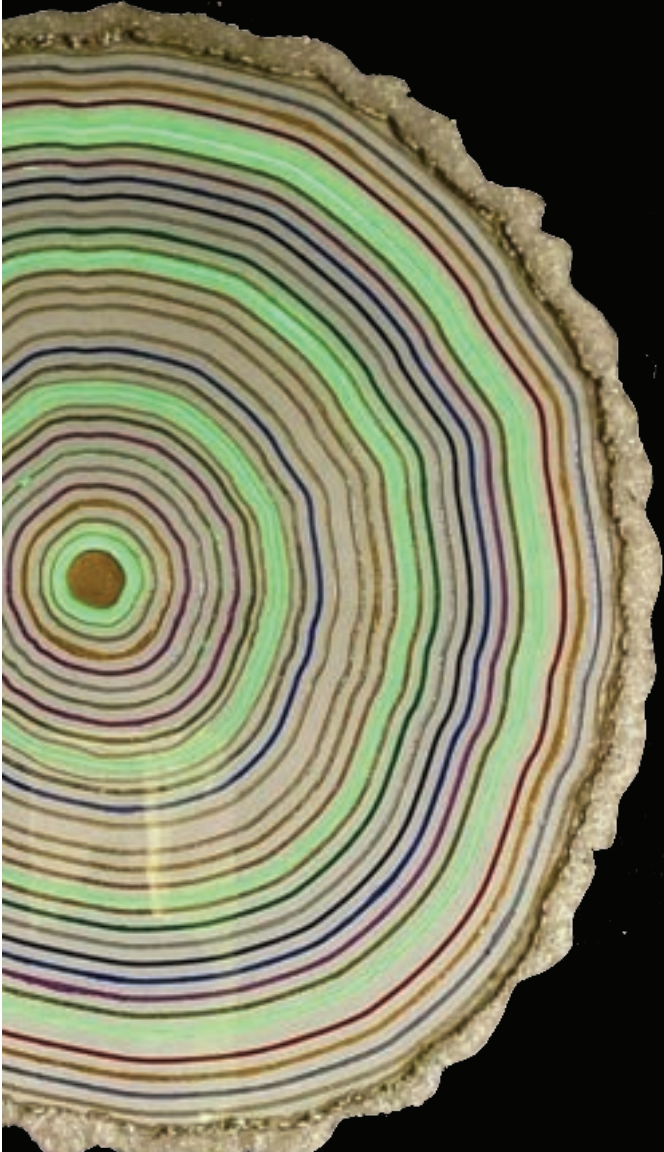

DARE TO BE DIFFERENT

Resinandritesh is not driven by commercial success. It's driven by love and devotion towards art. Perhaps that explains the selective and unique nature of its products which are starkly different from other resin art products available in the market. The Gurgaon-based startup provides shipping services all over India.

The dedicated artist that he is, Ritesh says yes only to those products and projects that offer something challenging, out-of-the-box and extraordinary. He has crafted beautiful coasters, classy table-tops, 3d art installations using the timeless magic of resin art. The floral resting table made of resin and dry flowers in gloss finish are sure to catch your attention.

The Instagram page of resinandritesh gives a sneak peek into its founder's extraordinary creations. The gorgeous resin door stands out for its stylish, exquisite look that's as unique as it gets. The bright and beautiful pair of angel wings is all set to infuse life into dull, ordinary walls, thus transforming the whole ambience of the room. Moreover, you can consider decking up the walls with colossal geodes for a grand and glorious appearance.