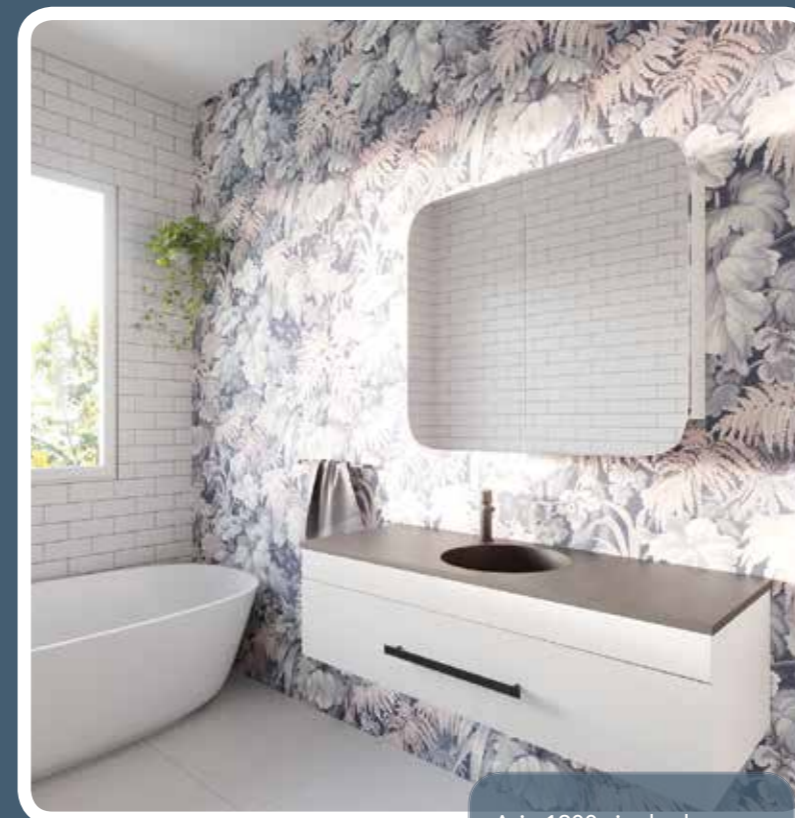

Aria 1200 single drawer in white gloss with 20mm Luxecrete™ Solis concrete top & 'T' handle in matt black.
Also featuring a 900 Derwent mirror cabinet.