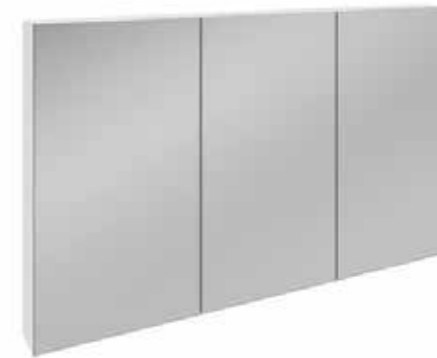

OVERLAY MULTI DOOR 700h x 1200w 3 door

1. **SIZES:**
   Height: 600, 700, 900, 800, 1000
   Width Three Door: 1200*; 1500*
   Width Four Door: 1200*; 1500*; 1800*
   Depth: 130 overall
2. **FINISH:**
   White melamine sides
3. **FEATURES:**
   → Full mirrored front
   → Soft close doors
   → Wall mount or semi recess
   → Three fully adjustable toughened glass shelves
4. **EXTRAS:**
   → Dulux polyurethane sides
   → Polytec/Laminex coloured sides
   → Fully recessable option
   → Internal lighting
   → Bevelled edge mirror