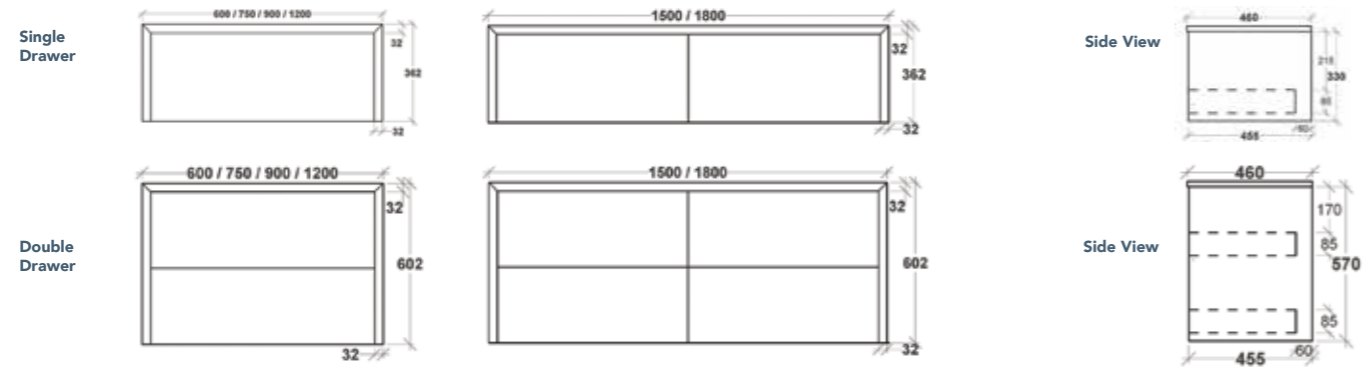

OVATION

IVY

CASCADE

KENSINGTON

ALLURE

CONTOUR