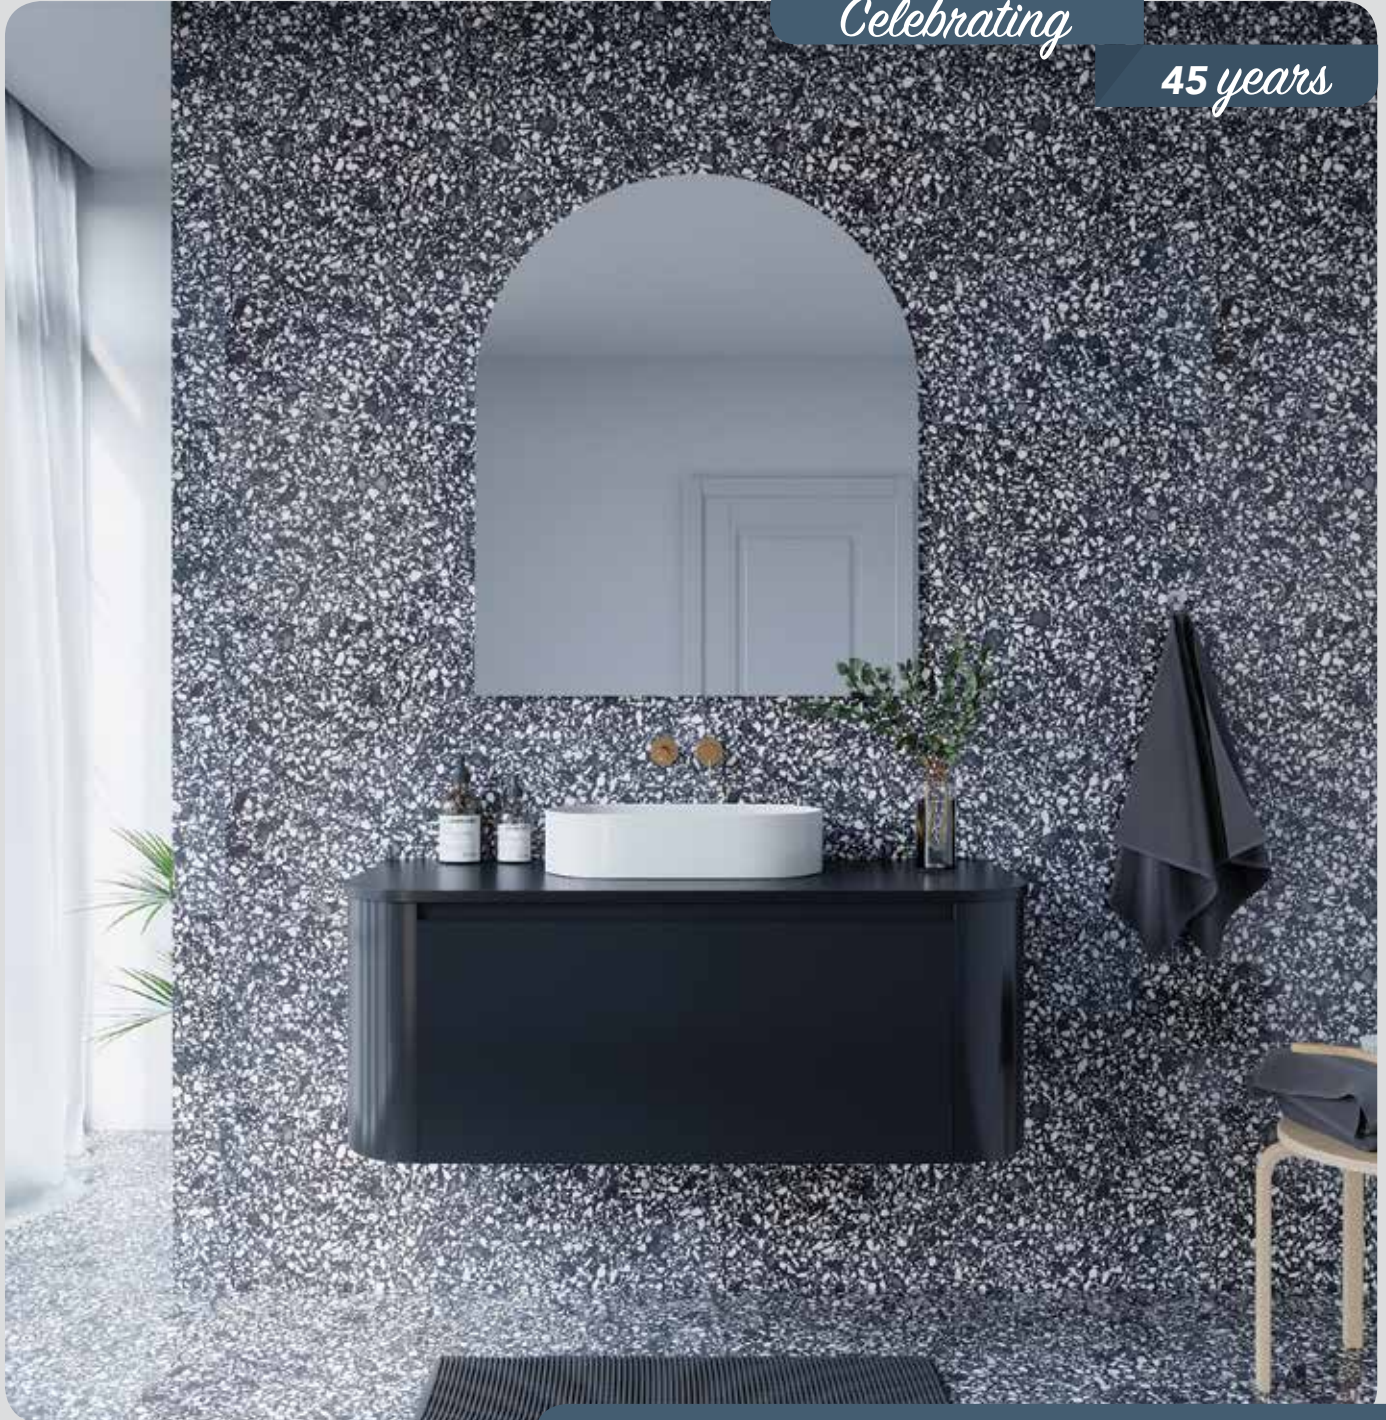

RIFCO

EST. 1975

*Celebrating*

*45 years*

AUSTRALIAN MADE **BATHROOM FURNITURE**