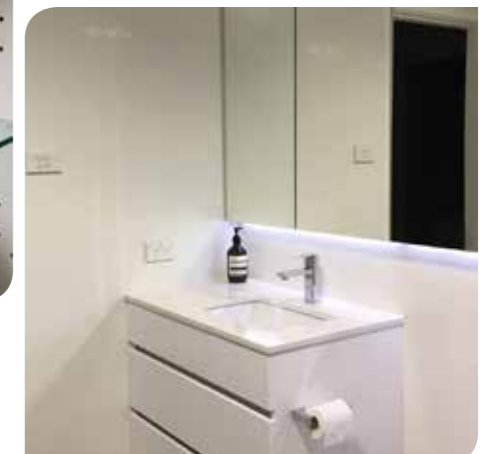

LED strip lighting on Vanities or mirror cabinets
Optional extra