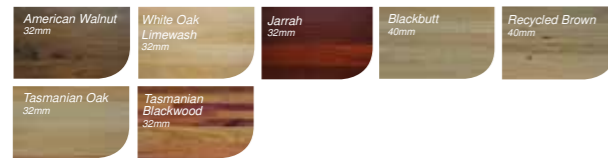

SOLID TIMBER

These timbers are sourced from managed forests and the sustainability of the various species utilised in the manufacture of these tops has been certified.