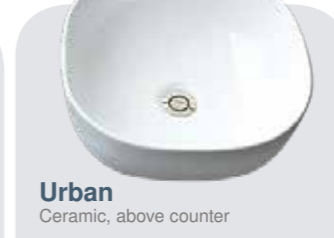

WILLOW MIRROR IN AMERICAN OAK

SIZES
675 x 375
675 x 1000

FEATURES
Solid timber framed mirror

FIXING
Fitted with 16mm board backing with key hole fittings

TIMBER COLOURS

Tas Oak, Blackbutt, Blackwood, Recycled Brown, Jarrah, White Oak Limewash, American Oak, American Walnut (additional cost)

CITY MIRROR

SIZES
Height: 700
Width: 450, 600, 750, 900, 1000, 1200, 1500, 1800
Depth: 132

FEATURES
Full polished edge mirror with timber laminate box frame allowing for shelf

FIXING
Fitted with 16mm board backing with key hole fittings

CUBE T2 MIRROR

SIZES
Height: 700
Width: 450, 600, 750, 900, 1200, 1500
Depth: 150

FEATURES
Full polished edge mirror with solid timber shelf

TIMBER COLOURS
Tas Oak, Blackbutt, Tas Blackwood or Recycled Brown, Jarrah or White Oak Limewash. (American Oak available for an additional cost) Or double sided tape & silicone supplied

FIXING

Fitted with 16mm board backing with key hole fittings

MAUI MIRROR

SIZES
Height 700
Width: 600, 750, 900, 1200, 1500
Depth 130 overall

FEATURES
Solid timber open shelf with offset mirror

FIXING
Fitted with 16mm board backing with key hole fittings

TIMBER COLOURS

Tas Oak, Blackbutt, Blackwood, Recycled Brown, Jarrah or White Oak Limewash, American Walnut (additional cost)

CUBE MIRROR

SIZES
Height: 700
Width: 450, 600, 750, 900, 1200, 1500
Depth: 120

FEATURES
Polished edge mirror with shelf Dulux polyurethane or Polytec/Laminex colours

FIXING
Fitted with 16mm board backing with key hole fitting

Basins

All of our hand picked basin are supplied with a premium chrome pop down plug & waste. These basins are included when ordering any vanity with a Timber, Freestyle®, Caesarstone® or Luxcrete™ top.

Luxcrete™ range