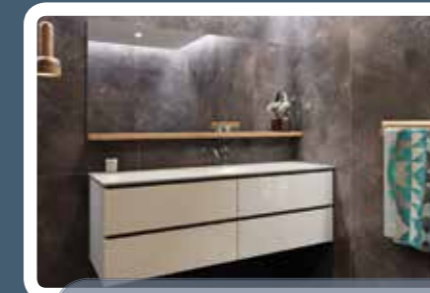

### VANITY EXTRAS

- LED strip lighting
- Internal drawer lighting

Platinum 1500 double drawer in Laminex® Rural Oak finish with Caesarstone® top in Primordia™ & Halo inset basin.

Also featuring a Round mirror 900w