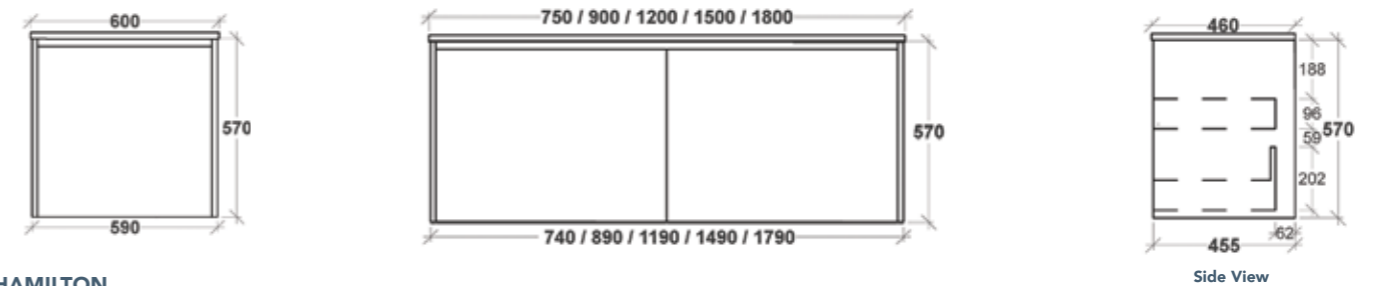

DESIGNER X

HAMILTON