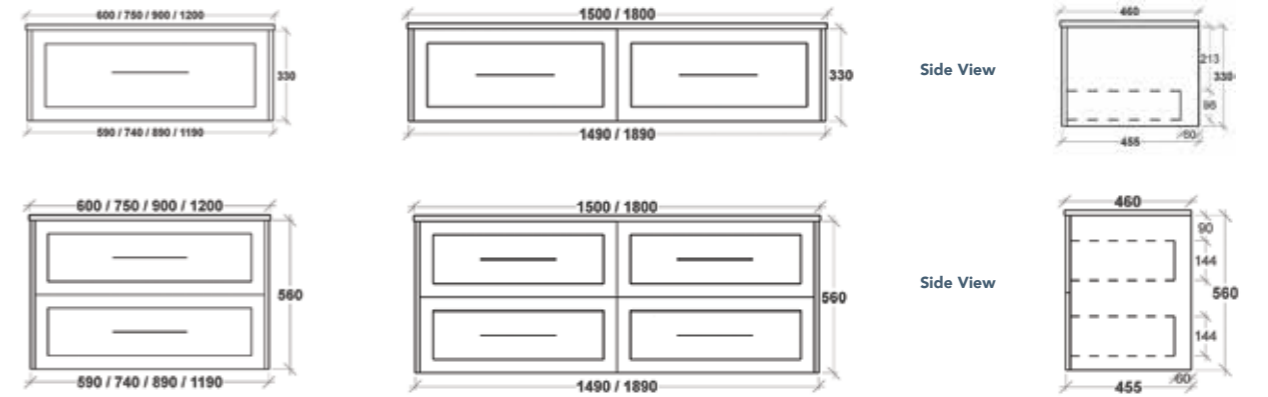

KENSINGTON