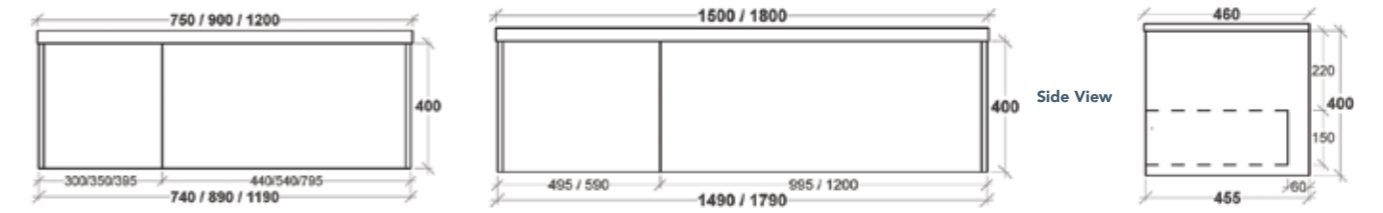

MONTREAL

ARIA

SLEEK

PORTLAND

OPERA

GENESIS + GENESIS ENSUITE