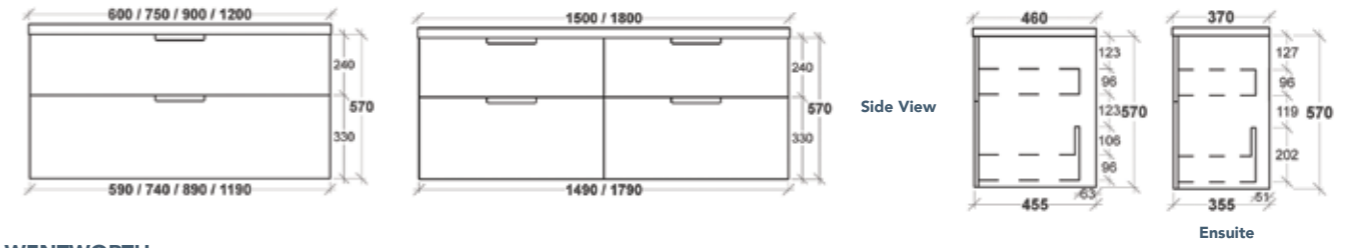

SONOMA + SONOMA ENSUITE

WENTWORTH