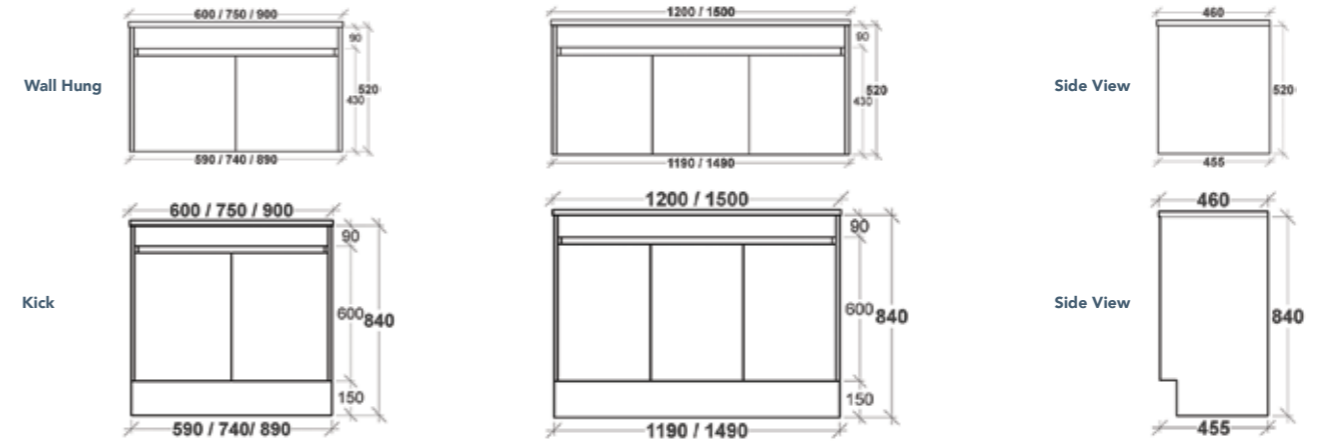

OVATION

IVY

CASCADE

KENSINGTON

ALLURE

CONTOUR