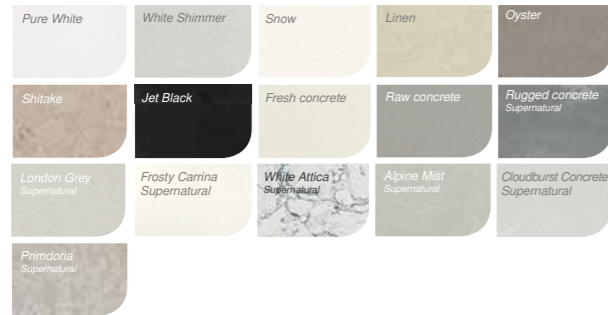

## Vanity top finishes:

Rifco are the leaders in timber vanity tops & cabinets & are proud to offer the largest range of colours/species.

Caesarstone® is the largest engineered stone manufacturer & provides exceptional beauty, strength & durability. All stone tops 20mm thick.