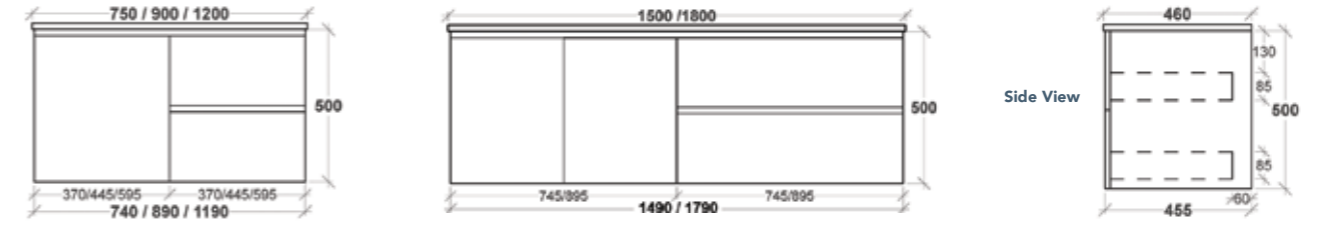

NEWPORT

NOUVEAU

NOUVEAU ONE

SONOMA + SONOMA ENSUITE

WENTWORTH

PLATINUM

ASPEN + ASPEN ENSUITE