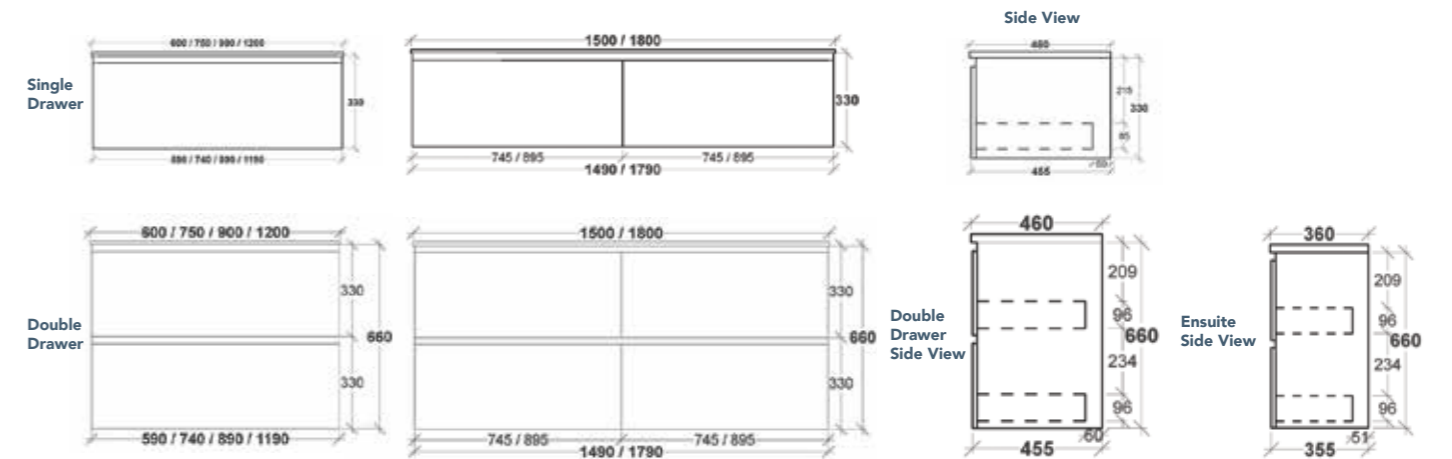

GENESIS + GENESIS ENSUITE