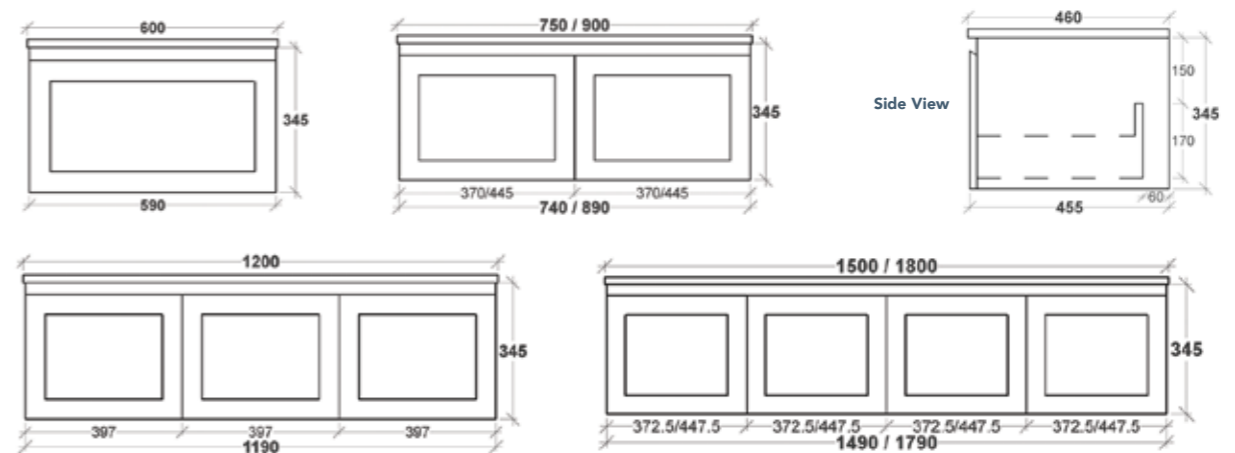

Vanity top finishes:

Rifco are the leaders in timber vanity tops & cabinets & are proud to offer the largest range of colours/species.

Caesarstone® is the largest engineered stone manufacturer & provides exceptional beauty, strength & durability. All stone tops 20mm thick.

SOLID TIMBER

These timbers are sourced from managed forests and the sustainability of the various species utilised in the manufacture of these tops has been certified.

Vanity finishes:

Laminex

polytec

Dulux

Vanity colours in gloss or satin finish:

Corian® Solid Surface is made from 2/3rds natural minerals (Alumina Trihydrate) and 1/3rd acrylic binder. It is this unique formula that allows Corian® to be completely non-porous, hygienic, seamless and Thermoformable. Our Corian® vanity tops are available in 12mm or 30mm edge thickness.

Luxcrete™ by Rifco is the latest in concrete designs for your bathroom. These hand poured vanity tops & basins are Glass Fibre Reinforced Concrete (GFRC) which is denser, stronger & lighter than traditional concrete. It has 4 layers of a specifically designed concrete countertop sealer making it highly resistant to stains & scratching. Luxcrete integrated tops are 20mm or 40mm & slab tops are 20mm.

ZENITH

DESIGNER X

HAMILTON

IMPERIAL