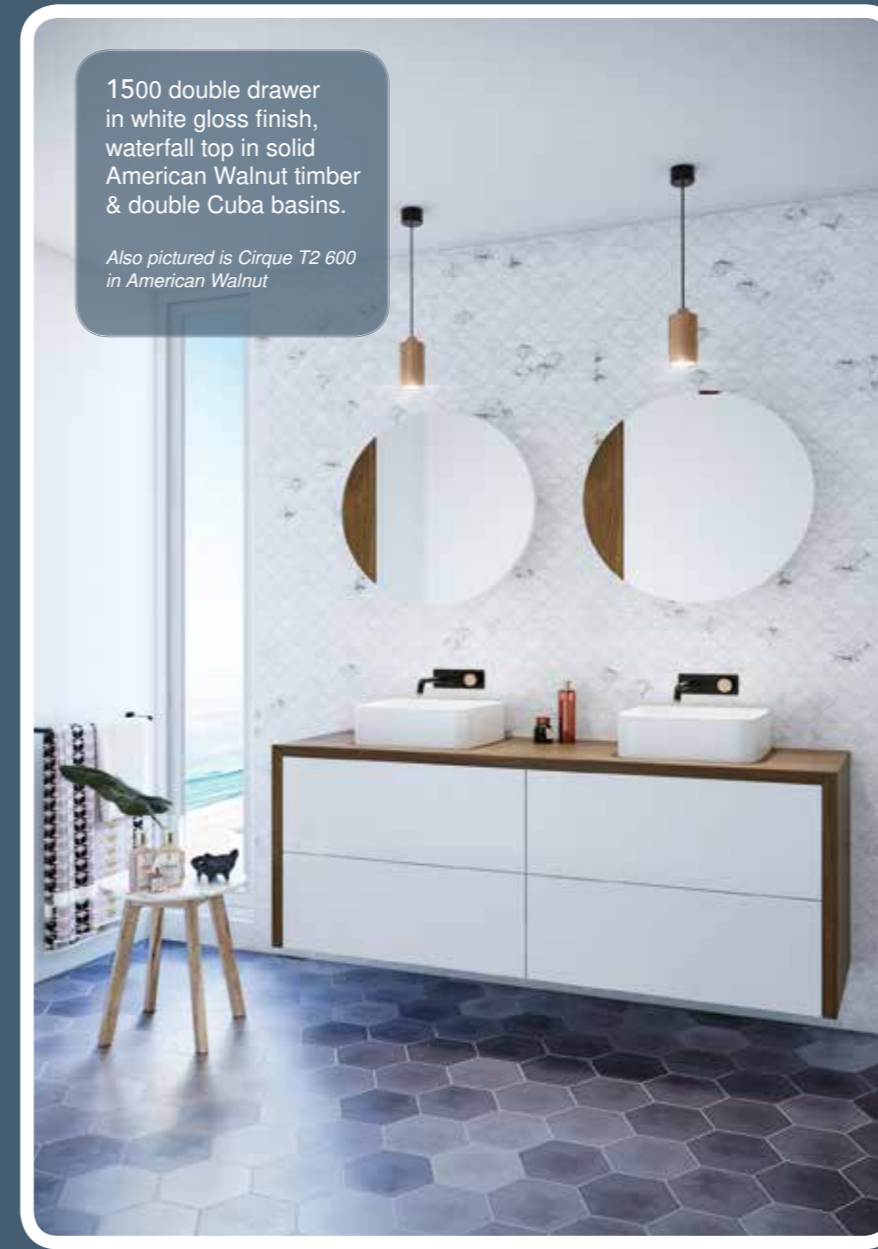

1500 double drawer in white gloss finish, waterfall top in solid American Walnut timber & double Cuba basins.

Also pictured is Cirque T2 600 in American Walnut

WATERFALL TOP OPTION WITH BASINS

Cuba (pictured), Mode, Alpine, Urban, Galaxy, Spheron, Haven, Arena, Plunge, Halo, Viva, *Aura, *Sapphire, *Horizon, *Luna, *Quay.

VANITY EXTRAS

- → LED strip lighting
- → Internal drawer lighting

CASCADE

SIZES

600, 750, 900, 1200, 1500, 1800

DEPTH

460

FEATURES

- → Solid timber waterfall top
- → Single or double drawer
- → Full extension soft close drawers
- → 'Smart Drawer' glass dividers (top drawer only)

VANITY FINISH

Full Polyurethane finish or Rifco select laminate colours

OPENING

Push to open

STYLE

Wall hung