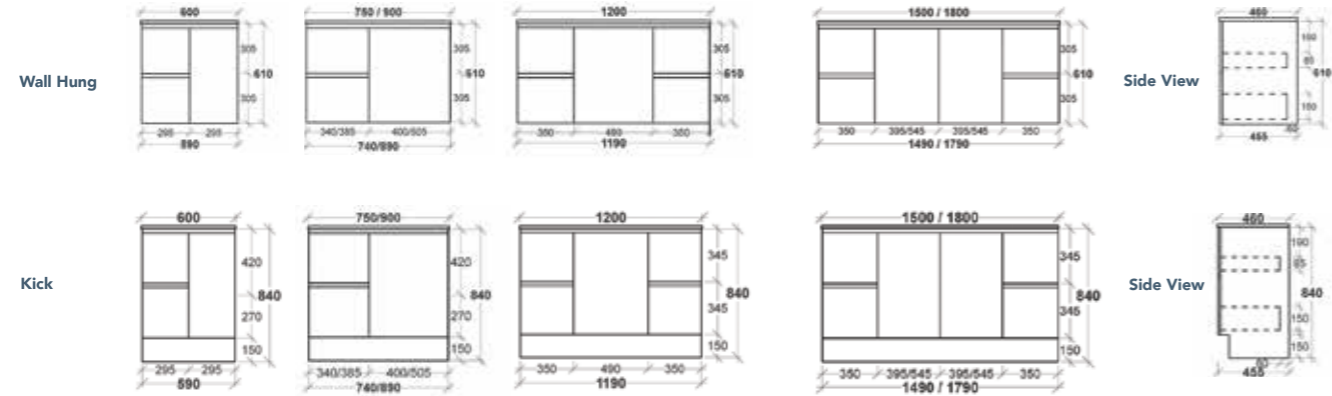

OVATION

IVY

CASCADE

KENSINGTON

ALLURE

CONTOUR