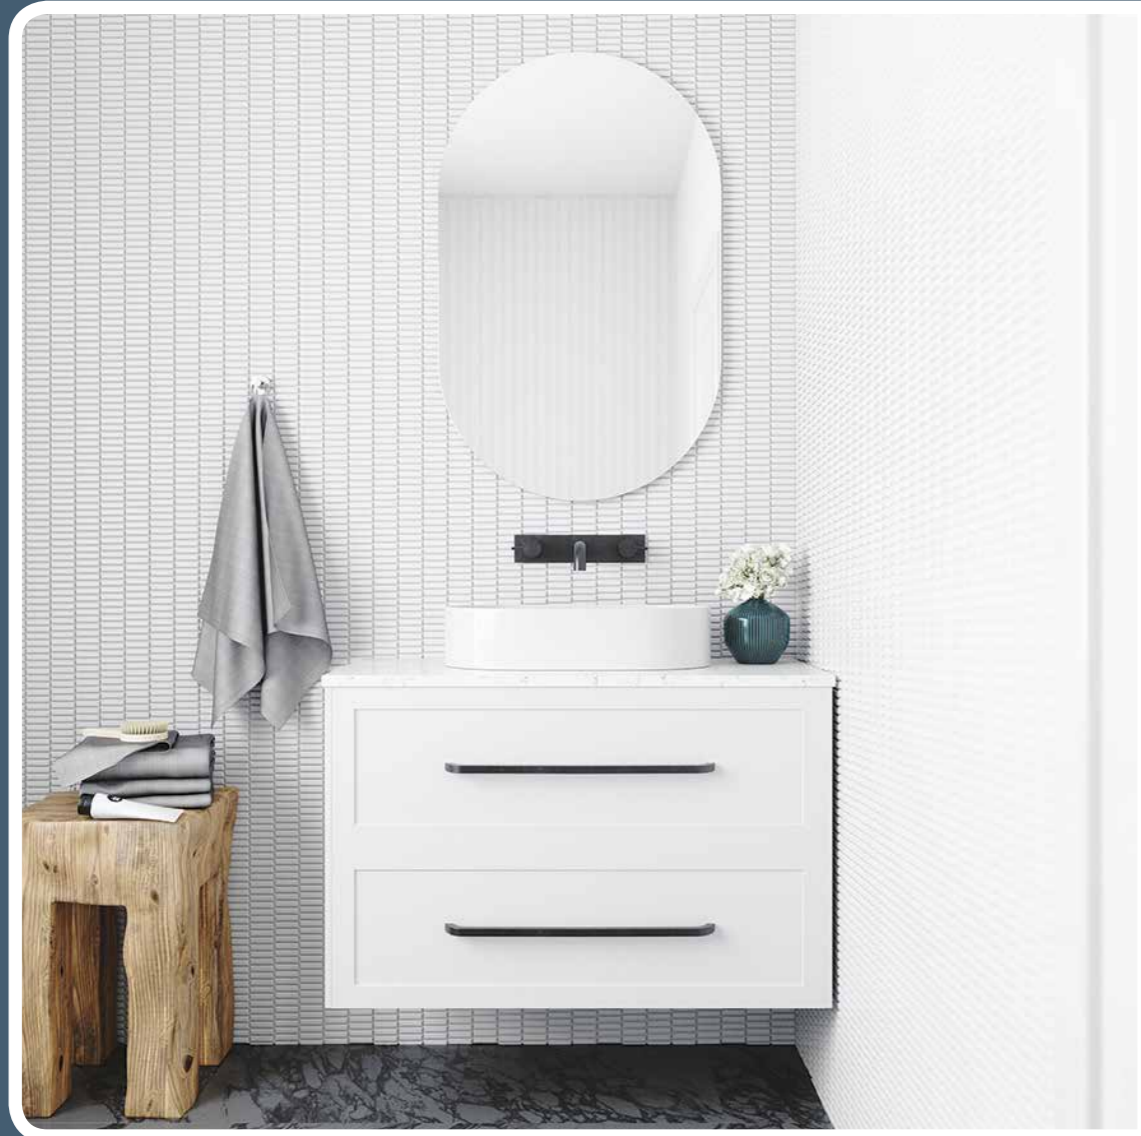

ECLIPSE MIRROR

SIZES
950 x 600

FEATURES
Polished edge oval mirror

FIXING
Fitted with 16mm board backing with key hole fittings, Or double sided tape & silicone supplied