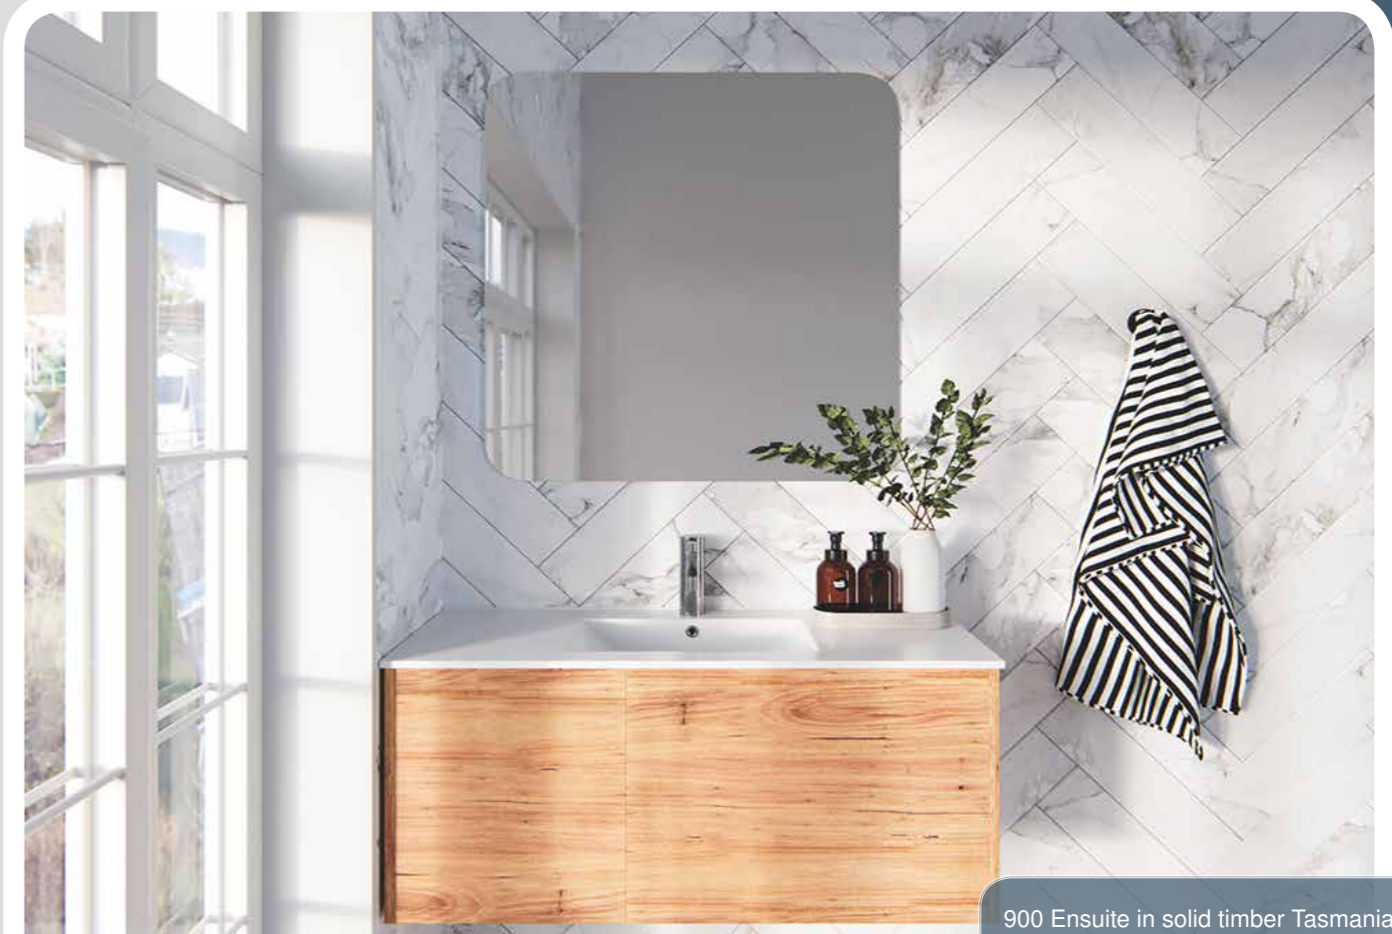

900 Ensuite in solid timber Tasmanian Oak with Delta Ensuite China top.
Also featuring Derwent mirror in 750w

ASPEN ENSUITE

SIZES
750, 900, 1200, 1500, 1800

DEPTH
370

FEATURES
→ Stylish solid timber vanity
→ Door & drawer unit
→ Full extension soft close drawer & door

OPENING
Push to open

VANITY FINISHES
Solid timber Stringybark, Blackwood, American Oak, Tas Oak & American Walnut

STYLE
Wall hung

TOP OPTIONS WITH INTEGRATED BOWL
→ 12 mm China top (600, 750 & 900 only)

TOP OPTIONS WITH MINI BASIN INCLUDED
→ Solid timber top
→ 12mm or 30mm Corian® solid surface top.
→ 20mm Caesarstone® top.

VANITY EXTRAS
→ LED strip lighting
→ Internal drawer lighting