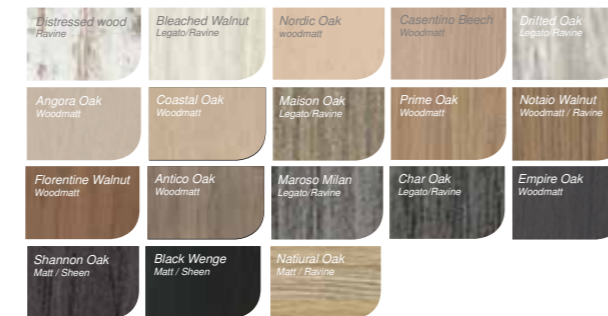

Vanity finishes:

Laminex

polytec