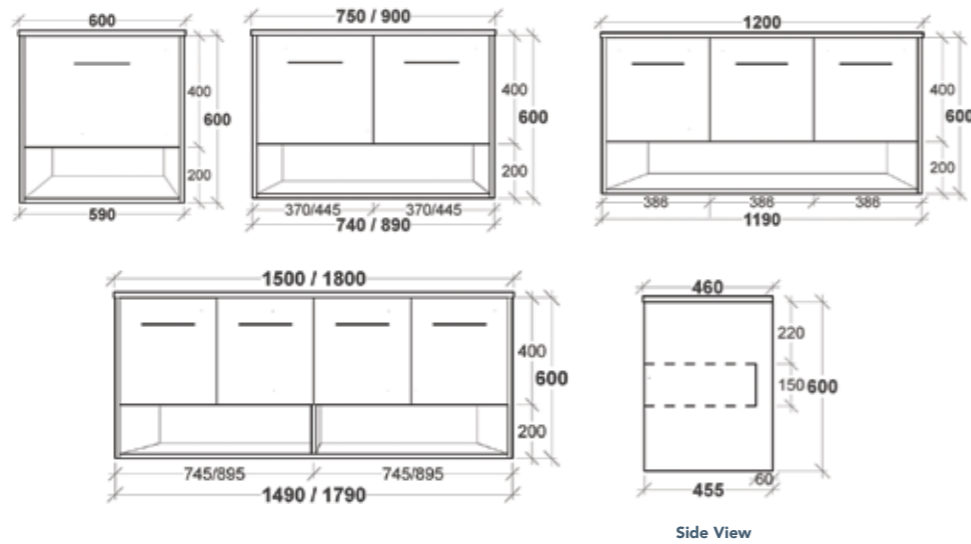

NEWPORT

NOUVEAU

NOUVEAU ONE

SONOMA + SONOMA ENSUITE

WENTWORTH

PLATINUM

ASPEN + ASPEN ENSUITE