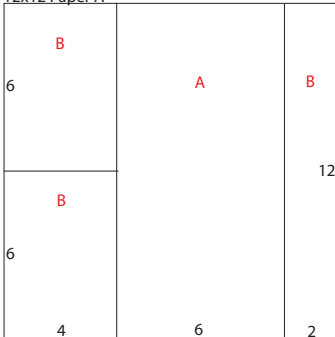

Page Formula

GLMM Make & Take 2022

12x12 Paper A

Gather

12x12: A

12x12: B

(2) 12x12: C

1. Trim Paper A at 10 and 4". Cut the 4x12 at 6".

12x12 Paper B

2. Cut Paper B at 11.5, 11, 8 and 4". Trim one 4x12 at 9 and 6". Cut the other 4x12 at 10 and 5". Trim the 2x4 at 2". Cut the 3x12 at 9, 6 and 3".

To view completed page samples using this formula, visit the following link:
clubscrap.com/a/blog/22-make-n-take