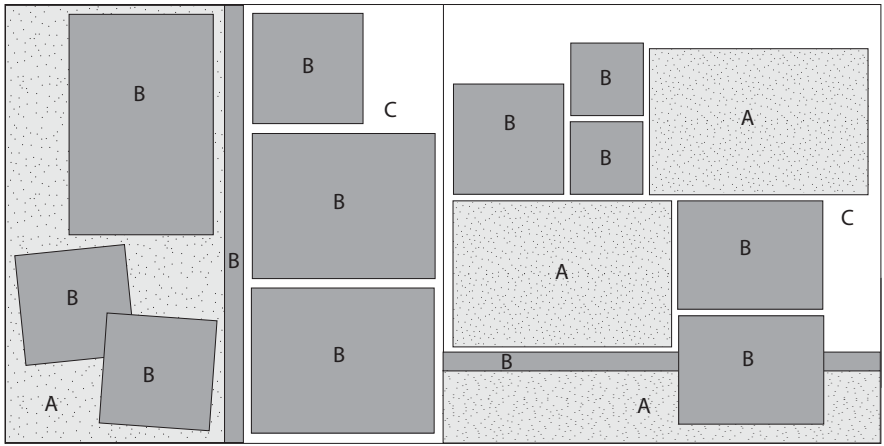

Page Formula

GLMM Make & Take 2022

12x12 Paper A

Gather

12x12: A

12x12: B

(2) 12x12: C

1. Trim Paper A at 10 and 4". Cut the 4x12 at 6".

12x12 Paper B

2. Cut Paper B at 11.5, 11, 8 and 4". Trim one 4x12 at 9 and 6". Cut the other 4x12 at 10 and 5". Trim the 2x4 at 2". Cut the 3x12 at 9, 6 and 3".

To view completed page samples using this formula, visit the following link:
clubscrap.com/a/blog/22-make-n-take