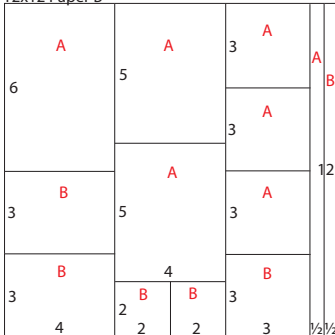

Page Formula

GLMM Make & Take 2022

12x12 Paper A

Gather

12x12: A

12x12: B

(2) 12x12: C

1. Trim Paper A at 10 and 4". Cut the 4x12 at 6".

12x12 Paper B

2. Cut Paper B at 11.5, 11, 8 and 4". Trim one 4x12 at 9 and 6". Cut the other 4x12 at 10 and 5". Trim the 2x4 at 2". Cut the 3x12 at 9, 6 and 3".

To view completed page samples using this formula, visit the following link:
clubscrap.com/a/blog/22-make-n-take