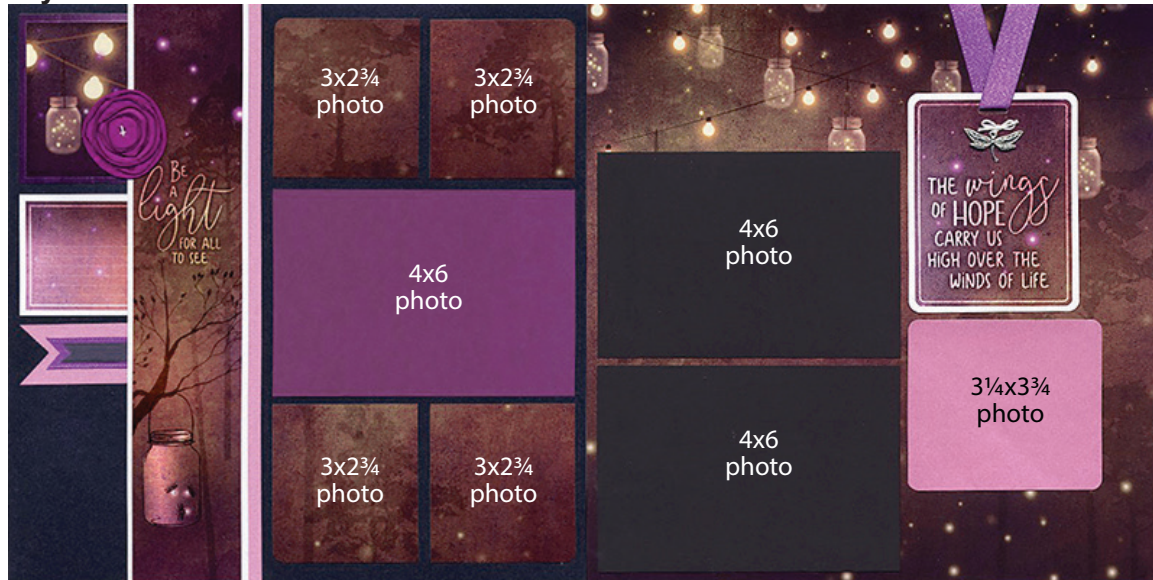

Layouts 1 & 2

- 12x12 Black Metallic (LB)
- 12x12 Forest Print
- 4.25x6.25 White Photo Mat
- 4.25x6.25 Black Metallic Photo Mat
- 2.5x12 Forest Print
- 4x6 Plum Metallic
- (4) 2x3.5 Plum Metallic
- 2.25x12 Plum Metallic
- (2) 3.25x4 Plum Metallic
- 1x12 Plum Metallic
- Printed Cutparts
- White Organza Ribbon
- (2) Silk Flowers
- Gray Satin Ribbon
- (4) Frosted Tags
- Round Dragonfly Charm
- White Waxed Cord

Layouts 3 & 4

- (2) 12x12 Plum (LB & RB)
- (2) 4.25x6.25 Black Metallic Photo Mats
- 4.25x6.25 Black Photo Mat
- 5x12 String Lights Print
- 3.75x12 String Lights Print
- (2) 4x5.625 Plum Metallic
- (2) 2.75x3.5 Plum Metallic
- 2.75x3.75 Plum Metallic
- 3.25x4 Plum Metallic
- 1x12 Plum Metallic
- Printed Cutparts
- Gray Satin Ribbon
- Plum Metallic Ribbon
- Silver Dragonfly Charm
- White Waxed Cord

Layouts 5 & 6

- (2) 12x12 Black (LB & RB)
- (2) 4.25x6.25 White Photo Mats
- (2) 4.25x6.25 Plum Photo Mats
- 3x12 Forest Print
- 3.75x12 Forest Print
- 2.75x12 Forest Print
- (2) 4x6 Plum Metallic
- Printed Cutparts
- Silk Flower
- Round Dragonfly Charm
- White Waxed Cord
- White Organza
- Gray Satin Ribbon
- Plum Metallic Ribbon

Layouts 7 & 8

- 12x12 Black Metallic (LB)
- 12x12 String Lights Print (RB)
- 4.25x6.25 Plum Photo Mat
- (2) 4.25x6.25 Black Photo Mats
- (4) 3x3.25 String Lights Print
- 3.5x4 Plum Metallic
- .25x12 Plum Metallic
- 1.25x2.75 Plum Metallic
- Printed Cutparts
- Silk Flower
- Gray Satin Ribbon
- Plum Metallic Ribbon
- Silver Dragonfly Charm
- White Waxed Cord