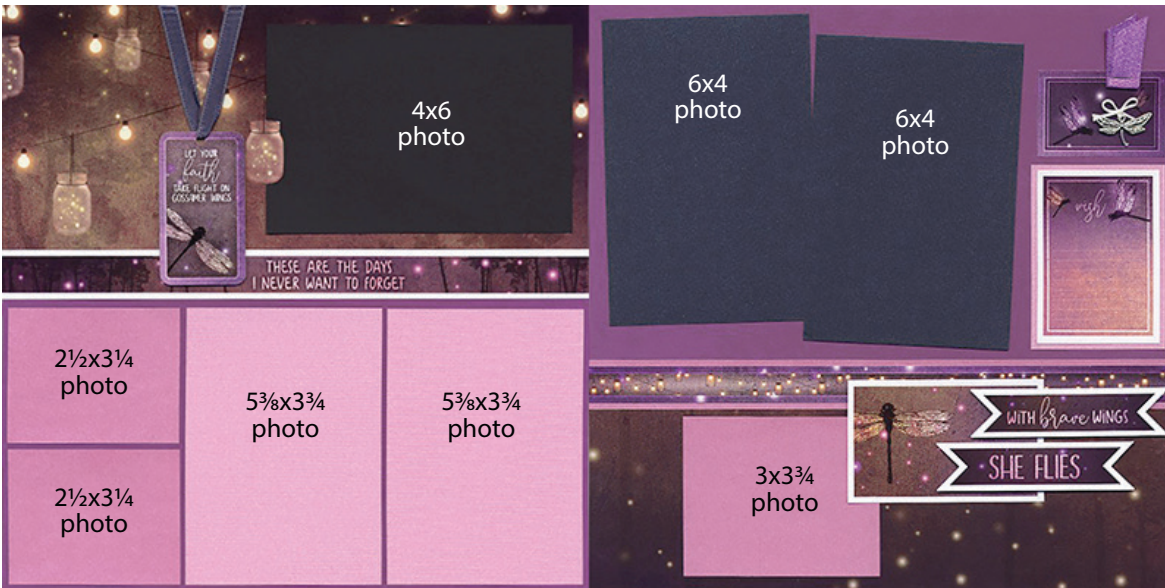

Layouts 1 & 2

- 12x12 Black Metallic (LB)
- 12x12 Forest Print
- 4.25x6.25 White Photo Mat
- 4.25x6.25 Black Metallic Photo Mat
- 2.5x12 Forest Print
- 4x6 Plum Metallic
- (4) 2x3.5 Plum Metallic
- 2.25x12 Plum Metallic
- (2) 3.25x4 Plum Metallic
- 1x12 Plum Metallic
- Printed Cutparts
- White Organza Ribbon
- (2) Silk Flowers
- Gray Satin Ribbon
- (4) Frosted Tags
- Round Dragonfly Charm
- White Waxed Cord

Layouts 3 & 4

- (2) 12x12 Plum (LB & RB)
- (2) 4.25x6.25 Black Metallic Photo Mats
- 4.25x6.25 Black Photo Mat
- 5x12 String Lights Print
- 3.75x12 String Lights Print
- (2) 4x5.625 Plum Metallic
- (2) 2.75x3.5 Plum Metallic
- 2.75x3.75 Plum Metallic
- 3.25x4 Plum Metallic
- 1x12 Plum Metallic
- Printed Cutparts
- Gray Satin Ribbon
- Plum Metallic Ribbon
- Silver Dragonfly Charm
- White Waxed Cord

Layouts 5 & 6

- (2) 12x12 Black (LB & RB)
- (2) 4.25x6.25 White Photo Mats
- (2) 4.25x6.25 Plum Photo Mats
- 3x12 Forest Print
- 3.75x12 Forest Print
- 2.75x12 Forest Print
- (2) 4x6 Plum Metallic
- Printed Cutparts
- Silk Flower
- Round Dragonfly Charm
- White Waxed Cord
- White Organza
- Gray Satin Ribbon
- Plum Metallic Ribbon

Layouts 7 & 8

- 12x12 Black Metallic (LB)
- 12x12 String Lights Print (RB)
- 4.25x6.25 Plum Photo Mat
- (2) 4.25x6.25 Black Photo Mats
- (4) 3x3.25 String Lights Print
- 3.5x4 Plum Metallic
- .25x12 Plum Metallic
- 1.25x2.75 Plum Metallic
- Printed Cutparts
- Silk Flower
- Gray Satin Ribbon
- Plum Metallic Ribbon
- Silver Dragonfly Charm
- White Waxed Cord