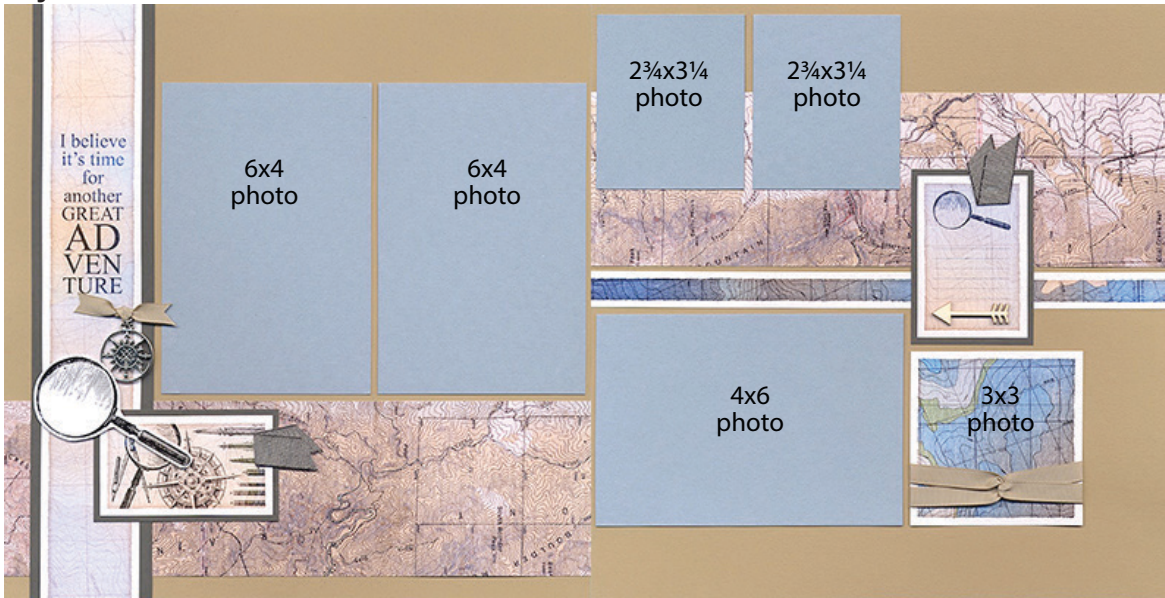

12x12 Cutpart

- Cut the Cutpart at 11, 10, 8.5, 6.5 and 3.25". Trim each 3.25x12 at 9.75, 6.5 and 3.25".

12x12 Cutpart

- Trim the Cutpart at 10.5, 8.5, 7.75, 7 and 3.5". Cut one 3.5x12 at 10.5, 8.5 and 5.5". Trim the 1.5x3.5 at 1.75". Cut one 3.5x12 at 10.5, 8.5 and 5". Trim the compass rose and magnifying glass shapes from the 3.5x5.5" piece with scissors.

### Layouts 1 & 2

- (2) 12x12 Khaki (LB & RB)
- (3) 4.25x6.25 Blue Photo Mats
- (2) 3.5x12 Mountain Prints
- (2) 3x3.5 Blue
- 2.5x3.5 Dk. Gray
- 2.25x3.75 Dk. Gray
- (2) .25x12 Dk. Gray
- Printed Cutaparts
- Blue Cotton Ribbon
- Khaki Ribbon
- Arrow Woodcut
- Compass Rose Charm

### Layouts 3 & 4

- (2) 12x12 Lt. Gray (LB & RB)
- (3) 4.25x6.25 White Photo Mats
- 4.75x12 Ocean Print
- (2) 1.5x12 Ocean Print
- (3) 3.75x5.75 Blue
- .25x12 Blue
- 2.5x3.5 Dk. Gray
- 1.75x3.75 Dk. Gray
- Printed Cutaparts
- Lt. Gray Silk Ribbon
- Black Waxed Cord
- Silver Compass Charm

### Layouts 5 & 6

- 12x12 Dk. Gray (LB)
- 12x12 Mountain Print (RB)
- (3) 4.25x6.25 Khaki Photo Mats
- 5x12 Mountain Print
- (3) .25x12 Ocean Print
- (2) .75x1.75 Blue
- (3) 3.75x3.75 Dk. Gray
- 1.25x12 Dk. Gray
- Printed Cutaparts
- Flipping Folio Die Cut
- (2) Arrow Woodcuts
- (2) Black Tags
- Lt. Gray Silk Ribbon
- Khaki Ribbon