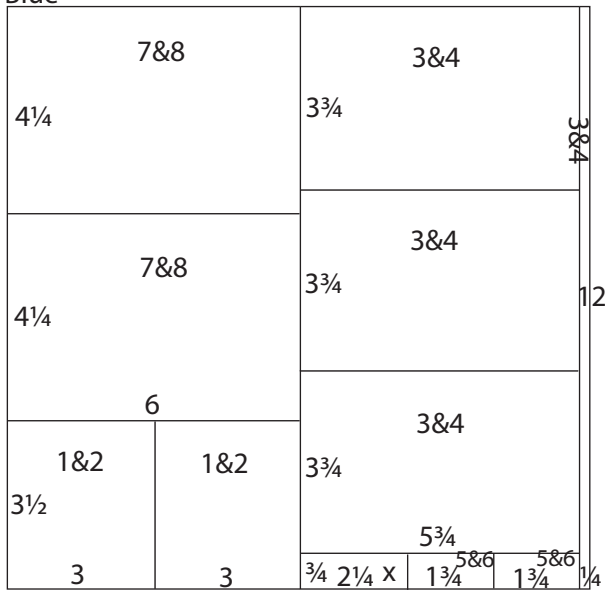

Blue

- Cut one Blue at 11.75 and 6". Trim the 6x12 at 8.5 and 4.25". Cut the 3.5x6 at 3". Trim the 5.75x12 at 11.25, 7.5 and 3.75". Cut the .75x5.75 at 4 and 2.25".

Dk. Gray

- Trim one Dk. Gray at 11.75, 11.5, 10.25, 7.5 and 3.75". Cut one 3.75x12 at 11.25, 7.5 and 3.75". Trim one 3.75x12 at 11.25, 9.5, 7.25, 5 and 2.5". Cut each 2.5x3.75 at 3.5". Trim the 2.75x12 at 11, 8.25, 5.5 and 2.75".

12x12 Cutpart

- Cut the Cutpart at 11, 10, 8.5, 6.5 and 3.25". Trim each 3.25x12 at 9.75, 6.5 and 3.25".

12x12 Cutpart

- Trim the Cutpart at 10.5, 8.5, 7.75, 7 and 3.5". Cut one 3.5x12 at 10.5, 8.5 and 5.5". Trim the 1.5x3.5 at 1.75". Cut one 3.5x12 at 10.5, 8.5 and 5". Trim the compass rose and magnifying glass shapes from the 3.5x5.5" piece with scissors.

### Layouts 1 & 2

- (2) 12x12 Khaki (LB & RB)
- (3) 4.25x6.25 Blue Photo Mats
- (2) 3.5x12 Mountain Prints
- (2) 3x3.5 Blue
- 2.5x3.5 Dk. Gray
- 2.25x3.75 Dk. Gray
- (2) .25x12 Dk. Gray
- Printed Cutaparts
- Blue Cotton Ribbon
- Khaki Ribbon
- Arrow Woodcut
- Compass Rose Charm

### Layouts 3 & 4

- (2) 12x12 Lt. Gray (LB & RB)
- (3) 4.25x6.25 White Photo Mats
- 4.75x12 Ocean Print
- (2) 1.5x12 Ocean Print
- (3) 3.75x5.75 Blue
- .25x12 Blue
- 2.5x3.5 Dk. Gray
- 1.75x3.75 Dk. Gray
- Printed Cutaparts
- Lt. Gray Silk Ribbon
- Black Waxed Cord
- Silver Compass Charm