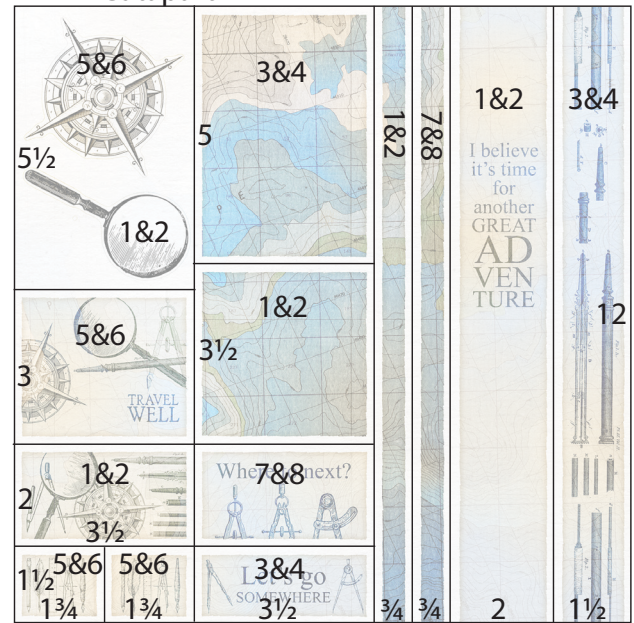

Blue

- Cut one Blue at 11.75 and 6". Trim the 6x12 at 8.5 and 4.25". Cut the 3.5x6 at 3". Trim the 5.75x12 at 11.25, 7.5 and 3.75". Cut the .75x5.75 at 4 and 2.25".

Dk. Gray

- Trim one Dk. Gray at 11.75, 11.5, 10.25, 7.5 and 3.75". Cut one 3.75x12 at 11.25, 7.5 and 3.75". Trim one 3.75x12 at 11.25, 9.5, 7.25, 5 and 2.5". Cut each 2.5x3.75 at 3.5". Trim the 2.75x12 at 11, 8.25, 5.5 and 2.75".

12x12 Cutpart

- Cut the Cutpart at 11, 10, 8.5, 6.5 and 3.25". Trim each 3.25x12 at 9.75, 6.5 and 3.25".

12x12 Cutpart

- Trim the Cutpart at 10.5, 8.5, 7.75, 7 and 3.5". Cut one 3.5x12 at 10.5, 8.5 and 5.5". Trim the 1.5x3.5 at 1.75". Cut one 3.5x12 at 10.5, 8.5 and 5". Trim the compass rose and magnifying glass shapes from the 3.5x5.5" piece with scissors.

### Layouts 5 & 6

- 12x12 Dk. Gray (LB)
- 12x12 Mountain Print (RB)
- (3) 4.25x6.25 Khaki Photo Mats
- 5x12 Mountain Print
- (3) .25x12 Ocean Print
- (2) .75x1.75 Blue
- (3) 3.75x3.75 Dk. Gray
- 1.25x12 Dk. Gray
- Printed Cutaparts
- Flipping Folio Die Cut
- (2) Arrow Woodcuts
- (2) Black Tags
- Lt. Gray Silk Ribbon
- Khaki Ribbon

### Layouts 7 & 8

- 12x12 Ocean Print (LB)
- 12x12 Blue (RB)
- (3) 4.25x6.25 Lt. Gray Photo Mats
- 3.5x12 Ocean Print
- (2) 4.25x6 Blue
- 2.25x3.75 Dk. Gray
- (4) 2.75x2.75 Dk. Gray
- Printed Cutaparts
- Blue Cotton Ribbon
- Black Waxed Cord
- Silver Compass Rose Charm
- Silver Compass Charm