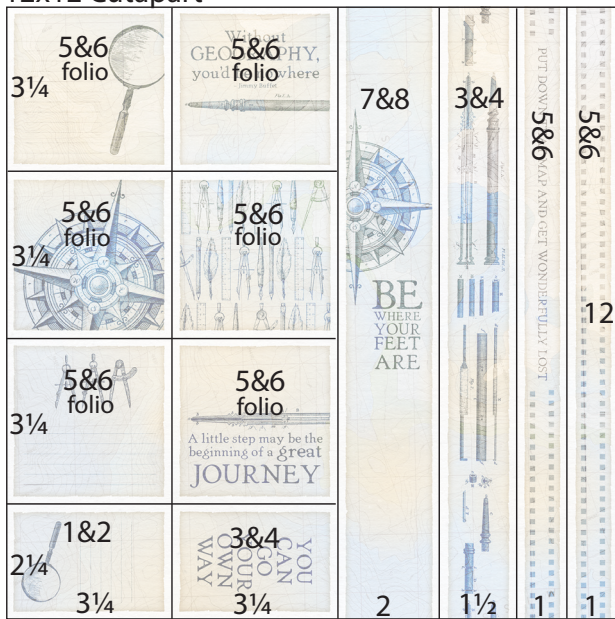

Blue

- Cut one Blue at 11.75 and 6". Trim the 6x12 at 8.5 and 4.25". Cut the 3.5x6 at 3". Trim the 5.75x12 at 11.25, 7.5 and 3.75". Cut the .75x5.75 at 4 and 2.25".

Dk. Gray

- Trim one Dk. Gray at 11.75, 11.5, 10.25, 7.5 and 3.75". Cut one 3.75x12 at 11.25, 7.5 and 3.75". Trim one 3.75x12 at 11.25, 9.5, 7.25, 5 and 2.5". Cut each 2.5x3.75 at 3.5". Trim the 2.75x12 at 11, 8.25, 5.5 and 2.75".

12x12 Cutpart

- Cut the Cutpart at 11, 10, 8.5, 6.5 and 3.25". Trim each 3.25x12 at 9.75, 6.5 and 3.25".

12x12 Cutpart

- Trim the Cutpart at 10.5, 8.5, 7.75, 7 and 3.5". Cut one 3.5x12 at 10.5, 8.5 and 5.5". Trim the 1.5x3.5 at 1.75". Cut one 3.5x12 at 10.5, 8.5 and 5". Trim the compass rose and magnifying glass shapes from the 3.5x5.5" piece with scissors.

### Layouts 3 & 4

- (2) 12x12 Lt. Gray (LB & RB)
- (3) 4.25x6.25 White Photo Mats
- 4.75x12 Ocean Print
- (2) 1.5x12 Ocean Print
- (3) 3.75x5.75 Blue
- .25x12 Blue
- 2.5x3.5 Dk. Gray
- 1.75x3.75 Dk. Gray
- Printed Cutaparts
- Lt. Gray Silk Ribbon
- Black Waxed Cord
- Silver Compass Charm

### Layouts 7 & 8

- 12x12 Ocean Print (LB)
- 12x12 Blue (RB)
- (3) 4.25x6.25 Lt. Gray Photo Mats
- 3.5x12 Ocean Print
- (2) 4.25x6 Blue
- 2.25x3.75 Dk. Gray
- (4) 2.75x2.75 Dk. Gray
- Printed Cutaparts
- Blue Cotton Ribbon
- Black Waxed Cord
- Silver Compass Rose Charm
- Silver Compass Charm