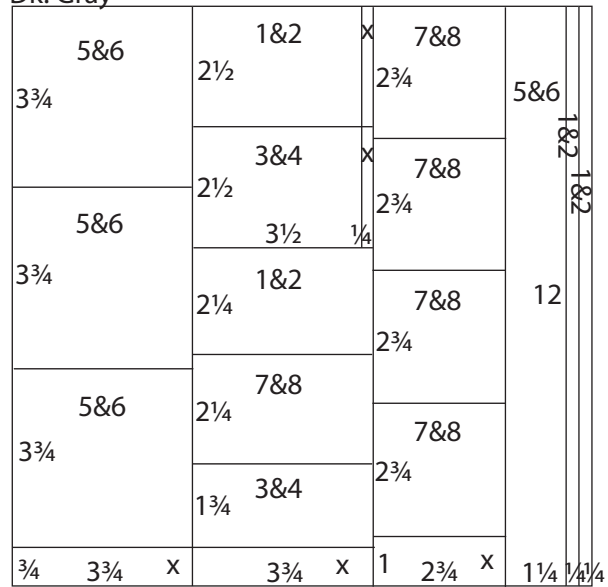

Blue

- Cut one Blue at 11.75 and 6". Trim the 6x12 at 8.5 and 4.25". Cut the 3.5x6 at 3". Trim the 5.75x12 at 11.25, 7.5 and 3.75". Cut the .75x5.75 at 4 and 2.25".

Dk. Gray

- Trim one Dk. Gray at 11.75, 11.5, 10.25, 7.5 and 3.75". Cut one 3.75x12 at 11.25, 7.5 and 3.75". Trim one 3.75x12 at 11.25, 9.5, 7.25, 5 and 2.5". Cut each 2.5x3.75 at 3.5". Trim the 2.75x12 at 11, 8.25, 5.5 and 2.75".

12x12 Cutpart

- Cut the Cutpart at 11, 10, 8.5, 6.5 and 3.25". Trim each 3.25x12 at 9.75, 6.5 and 3.25".

12x12 Cutpart

- Trim the Cutpart at 10.5, 8.5, 7.75, 7 and 3.5". Cut one 3.5x12 at 10.5, 8.5 and 5.5". Trim the 1.5x3.5 at 1.75". Cut one 3.5x12 at 10.5, 8.5 and 5". Trim the compass rose and magnifying glass shapes from the 3.5x5.5" piece with scissors.

### Layouts 1 & 2

- (2) 12x12 Khaki (LB & RB)
- (3) 4.25x6.25 Blue Photo Mats
- (2) 3.5x12 Mountain Prints
- (2) 3x3.5 Blue
- 2.5x3.5 Dk. Gray
- 2.25x3.75 Dk. Gray
- (2) .25x12 Dk. Gray
- Printed Cutaparts
- Blue Cotton Ribbon
- Khaki Ribbon
- Arrow Woodcut
- Compass Rose Charm

### Layouts 3 & 4

- (2) 12x12 Lt. Gray (LB & RB)
- (3) 4.25x6.25 White Photo Mats
- 4.75x12 Ocean Print
- (2) 1.5x12 Ocean Print
- (3) 3.75x5.75 Blue
- .25x12 Blue
- 2.5x3.5 Dk. Gray
- 1.75x3.75 Dk. Gray
- Printed Cutaparts
- Lt. Gray Silk Ribbon
- Black Waxed Cord
- Silver Compass Charm