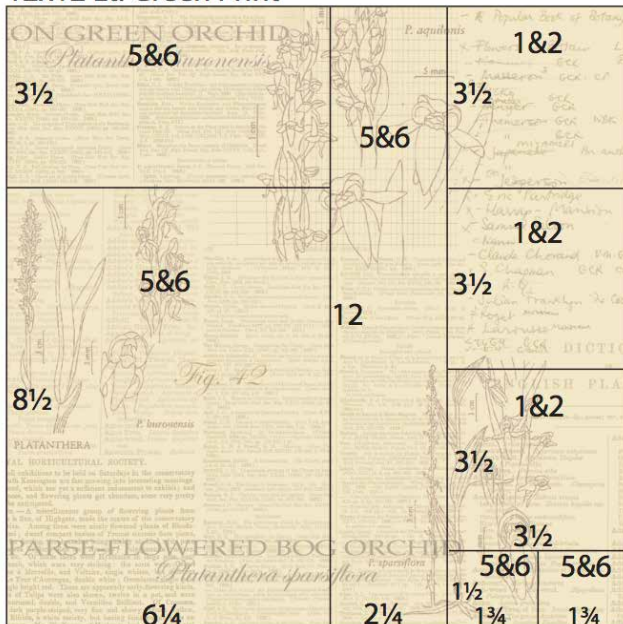

12x12 Ivory Print

12x12 Purple Plain

7¼	7&8	1&2	7&8	1&2	7&8
		5¼			
4¼	3&4	1&2	1½	1¼	¾
		2½			
		2¼			
½	5¼	2			
	X	¾			

- Place one 12x12 Ivory Print into the trimmer as shown and cut at 7.25".
- Trim one 12x12 Purple Plain at 11.25, 10, 8.5 and 5.25". Cut the 5.25x12 horizontally at 11.5 and 7.25". Trim the 3.25x12 horizontally at 10, 7.75, and 5.25".

12x12 Lt. Green Print

12x12 Dk. Green Plain

6	7&8	7&8	3&4	3&4
	2½			
	7&8	7&8		
5	3&4	7&8	12	12
		2½		
		7&8		
		7&8		
1	4 X	2	3&4	3&4
		2½	2½	2½

- Place one 12x12 Lt. Green Print right side up into the trimmer; cut at 8.5 and 6.25". Rotate the 6.25x12 clockwise and trim at 8.5". Cut the 3.5x12 horizontally at 10.5, 7 and 3.5". Trim the 1.5x3.5 horizontally at 1.75".
- Cut one 12x12 Dk. Green Plain at 10.75, 9, 6.5 and 4". Trim the 4x12 horizontally at 11 and 6". Trim each 2.5x12 horizontally at 10, 7.5, 5 and 2.5".

Layouts 5 & 6

- (2) 12x12 Brown Plains
- (3) 4.25x6.25 Purple Photo Mats
- 2x3.25 Purple Plain
- 3.5x6.25 Lt. Green Print
- 8.5x6.25 Lt. Green Print
- 2.25x12 Lt. Green Print
- (2) 1.5x1.75 Lt. Green Prints
- Yellow Cutapart
- Ivory Cutaparts
- Purple Chiffon Ribbon
- Gold Suede Ribbon
- Gold Photo Mounting Corners
- Vintage Tag

Layouts 7 & 8

- 12x12 Dk. Green Plain (LB)
- 12x12 Ivory Print (RB)
- (3) 4.25x6.25 Ivory Photo Mats
- 5.25x7.25 Purple Plain
- 1.5x12 Purple Plain
- .75x12 Purple Plain
- 4x6 Dk. Green Plain
- (8) 2.5x2.5 Dk. Green Plains
- Yellow Cutaparts
- Ivory Cutaparts
- Gold Photo Mounting Corners
- Gold Filigree Accent
- (3) Miniature Gold Brads
- (3) Vintage Tags
- Gold Suede Ribbon