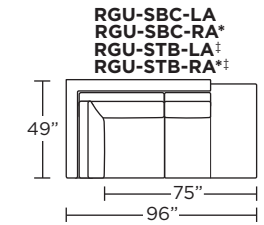

Leg height is 2"

Please use actual leather, fabric, Crypton®, Sunbrella® and Ultrasuede® swatches when specifying furniture as the colors shown may vary due to the printing process.

Note: Seat depth includes cushion overhang which may be up to 1"

* Picture shows left arm seated. Please specify left or right arm seated when ordering.

All orders are in seated position.

† Dotted lines for Queen Plus sizes indicates the number of seats.

All dimensions are approximate and subject to change.