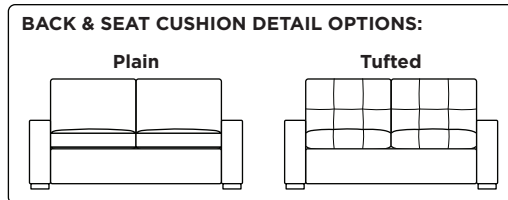

Standard Comfort Sleeper®

Features:

- Featuring the patented Tiffany 24/7™ platform sleep system
- Room to stretch out with true 80 inches of bedroom-length sleeping surface
- Ultimate comfort on five inches of plush, high-density foam mattress
- Under-sofa dust covers keeps dust and dirt from ever touching the mattress
- Zero wall clearance
- Quick-ship delivery
- Single-needle top-stitch
- High-density, high-resiliency foam seat cushions
- Loose back and seat cushions
- Limited lifetime warranty on frame
- 10-year mechanism warranty

Leg height is 2"

Please use actual leather, fabric, Crypton®, Sunbrella® and Ultrasuede® swatches when specifying furniture as the colors shown may vary due to the printing process.

Note: Seat depth includes cushion overhang which may be up to 1"

* Picture shows left arm seated. Please specify left or right arm seated when ordering.

All orders are in seated position.

† Dotted lines for Queen Plus sizes indicates the number of seats.

All dimensions are approximate and subject to change.