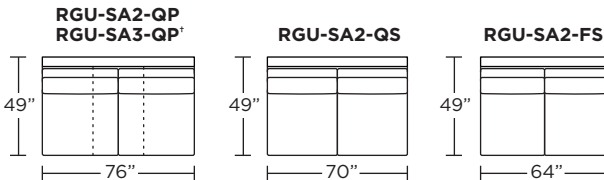

Leg height is 2"

Please use actual leather, fabric, Crypton®, Sunbrella® and Ultrasuede® swatches when specifying furniture as the colors shown may vary due to the printing process.

Note: Seat depth includes cushion overhang which may be up to 1"

* Picture shows left arm seated. Please specify left or right arm seated when ordering.

All orders are in seated position.

† Dotted lines for Queen Plus sizes indicates the number of seats.

All dimensions are approximate and subject to change.