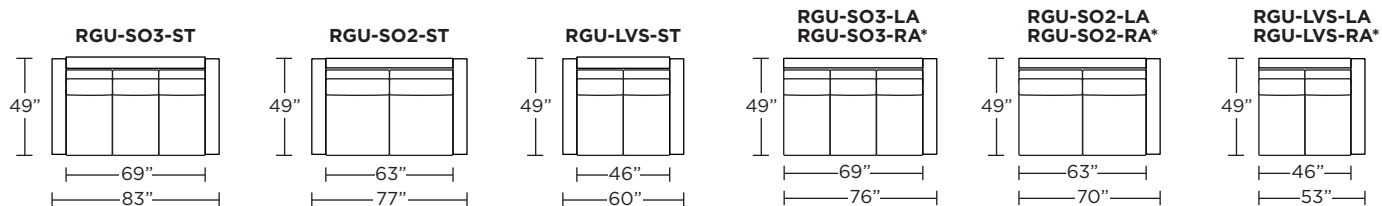

Standard Comfort Sleeper®

Features:

- Featuring the patented Tiffany 24/7™ platform sleep system
- Room to stretch out with true 80 inches of bedroom-length sleeping surface
- Ultimate comfort on five inches of plush, high-density foam mattress
- Under-sofa dust covers keeps dust and dirt from ever touching the mattress
- Zero wall clearance
- Quick-ship delivery
- Single-needle top-stitch
- High-density, high-resiliency foam seat cushions
- Loose back and seat cushions
- Limited lifetime warranty on frame
- 10-year mechanism warranty

Leg height is 2"

Please use actual leather, fabric, Crypton®, Sunbrella® and Ultrasuede® swatches when specifying furniture as the colors shown may vary due to the printing process.

Note: Seat depth includes cushion overhang which may be up to 1"

* Picture shows left arm seated. Please specify left or right arm seated when ordering.

All orders are in seated position.

† Dotted lines for Queen Plus sizes indicates the number of seats.

All dimensions are approximate and subject to change.