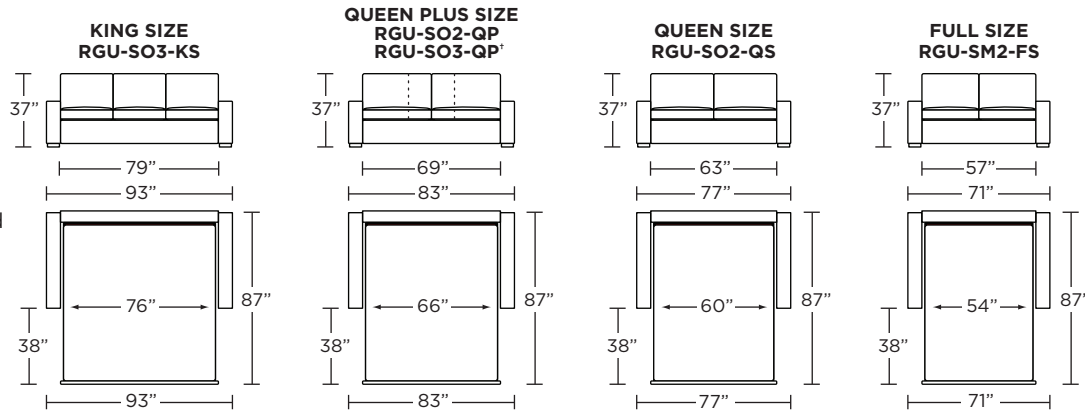

Standard Comfort Sleeper®

Features:

- Featuring the patented Tiffany 24/7™ platform sleep system
- Room to stretch out with true 80 inches of bedroom-length sleeping surface
- Ultimate comfort on five inches of plush, high-density foam mattress
- Under-sofa dust covers keeps dust and dirt from ever touching the mattress
- Zero wall clearance
- Quick-ship delivery
- Single-needle top-stitch
- High-density, high-resiliency foam seat cushions
- Loose back and seat cushions
- Limited lifetime warranty on frame
- 10-year mechanism warranty

Leg height is 2"

Please use actual leather, fabric, Crypton®, Sunbrella® and Ultrasuede® swatches when specifying furniture as the colors shown may vary due to the printing process.

Note: Seat depth includes cushion overhang which may be up to 1"

* Picture shows left arm seated. Please specify left or right arm seated when ordering.

All orders are in seated position.

† Dotted lines for Queen Plus sizes indicates the number of seats.

All dimensions are approximate and subject to change.