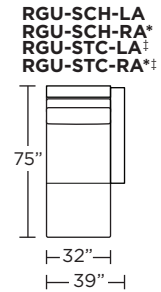

Standard Comfort Sleeper®

Features:

- Featuring the patented Tiffany 24/7™ platform sleep system
- Room to stretch out with true 80 inches of bedroom-length sleeping surface
- Ultimate comfort on five inches of plush, high-density foam mattress
- Under-sofa dust covers keeps dust and dirt from ever touching the mattress
- Zero wall clearance
- Quick-ship delivery
- Single-needle top-stitch
- High-density, high-resiliency foam seat cushions
- Loose back and seat cushions
- Limited lifetime warranty on frame
- 10-year mechanism warranty

Leg height is 2"

Please use actual leather, fabric, Crypton®, Sunbrella® and Ultrasuede® swatches when specifying furniture as the colors shown may vary due to the printing process.

Note: Seat depth includes cushion overhang which may be up to 1"

* Picture shows left arm seated. Please specify left or right arm seated when ordering.

All orders are in seated position.

† Dotted lines for Queen Plus sizes indicates the number of seats.

All dimensions are approximate and subject to change.