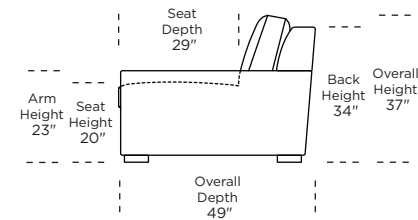

Standard Comfort Sleeper®

Features:

- Featuring the patented Tiffany 24/7™ platform sleep system
- Room to stretch out with true 80 inches of bedroom-length sleeping surface
- Ultimate comfort on five inches of plush, high-density foam mattress
- Under-sofa dust covers keeps dust and dirt from ever touching the mattress
- Zero wall clearance
- Quick-ship delivery
- Single-needle top-stitch
- High-density, high-resiliency foam seat cushions
- Loose back and seat cushions
- Limited lifetime warranty on frame
- 10-year mechanism warranty

Leg height is 2"

Please use actual leather, fabric, Crypton®, Sunbrella® and Ultrasuede® swatches when specifying furniture as the colors shown may vary due to the printing process.

Note: Seat depth includes cushion overhang which may be up to 1"

* Picture shows left arm seated. Please specify left or right arm seated when ordering.

All orders are in seated position.

† Dotted lines for Queen Plus sizes indicates the number of seats.

All dimensions are approximate and subject to change.