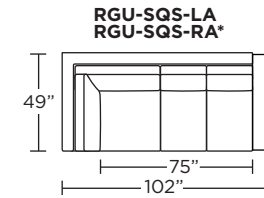

Standard Comfort Sleeper®

Features:

- Featuring the patented Tiffany 24/7™ platform sleep system
- Room to stretch out with true 80 inches of bedroom-length sleeping surface
- Ultimate comfort on five inches of plush, high-density foam mattress
- Under-sofa dust covers keeps dust and dirt from ever touching the mattress
- Zero wall clearance
- Quick-ship delivery
- Single-needle top-stitch
- High-density, high-resiliency foam seat cushions
- Loose back and seat cushions
- Limited lifetime warranty on frame
- 10-year mechanism warranty

Leg height is 2"

Please use actual leather, fabric, Crypton®, Sunbrella® and Ultrasuede® swatches when specifying furniture as the colors shown may vary due to the printing process.

Note: Seat depth includes cushion overhang which may be up to 1"

* Picture shows left arm seated. Please specify left or right arm seated when ordering.

All orders are in seated position.

† Dotted lines for Queen Plus sizes indicates the number of seats.

All dimensions are approximate and subject to change.