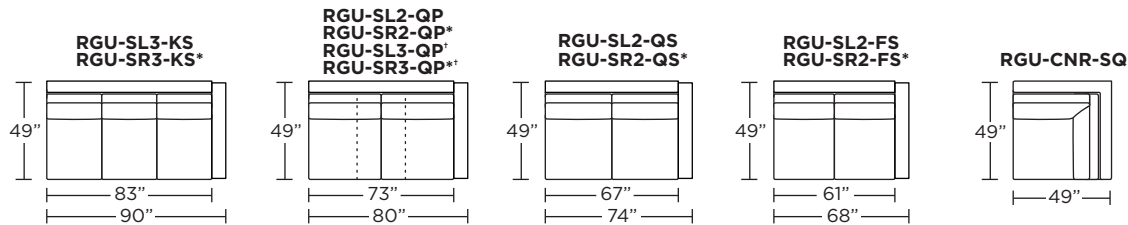

Standard Comfort Sleeper®

Features:

- Featuring the patented Tiffany 24/7™ platform sleep system
- Room to stretch out with true 80 inches of bedroom-length sleeping surface
- Ultimate comfort on five inches of plush, high-density foam mattress
- Under-sofa dust covers keeps dust and dirt from ever touching the mattress
- Zero wall clearance
- Quick-ship delivery
- Single-needle top-stitch
- High-density, high-resiliency foam seat cushions
- Loose back and seat cushions
- Limited lifetime warranty on frame
- 10-year mechanism warranty

Leg height is 2"

Please use actual leather, fabric, Crypton®, Sunbrella® and Ultrasuede® swatches when specifying furniture as the colors shown may vary due to the printing process.

Note: Seat depth includes cushion overhang which may be up to 1"

* Picture shows left arm seated. Please specify left or right arm seated when ordering.

All orders are in seated position.

† Dotted lines for Queen Plus sizes indicates the number of seats.

All dimensions are approximate and subject to change.