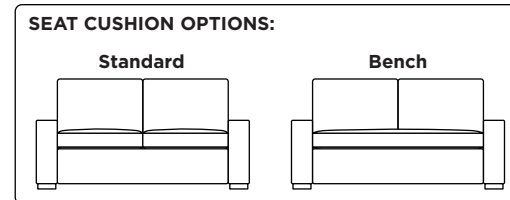

Standard Comfort Sleeper®

Features:

- Featuring the patented Tiffany 24/7™ platform sleep system
- Room to stretch out with true 80 inches of bedroom-length sleeping surface
- Ultimate comfort on five inches of plush, high-density foam mattress
- Under-sofa dust covers keeps dust and dirt from ever touching the mattress
- Zero wall clearance
- Quick-ship delivery
- Single-needle top-stitch
- High-density, high-resiliency foam seat cushions
- Loose back and seat cushions
- Limited lifetime warranty on frame
- 10-year mechanism warranty

Leg height is 2"

Please use actual leather, fabric, Crypton®, Sunbrella® and Ultrasuede® swatches when specifying furniture as the colors shown may vary due to the printing process.

Note: Seat depth includes cushion overhang which may be up to 1"

* Picture shows left arm seated. Please specify left or right arm seated when ordering.

All orders are in seated position.

† Dotted lines for Queen Plus sizes indicates the number of seats.

All dimensions are approximate and subject to change.