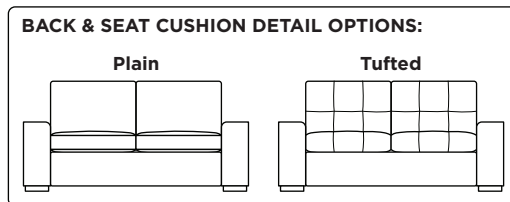

Standard Comfort Sleeper®

Features:

- Featuring the patented Tiffany 24/7™ platform sleep system
- Room to stretch out with true 80 inches of bedroom-length sleeping surface
- Ultimate comfort on five inches of plush, high-density foam mattress
- Under-sofa dust covers keeps dust and dirt from ever touching the mattress
- Zero wall clearance
- Quick-ship delivery
- Double-needle top-stitch
- High-density, high-resiliency foam seat cushions
- Loose back and seat cushions
- Limited lifetime warranty on frame
- 10-year mechanism warranty

Leg height is 2"

Please use actual leather, fabric, Crypton®, Sunbrella® and Ultrasuede® swatches when specifying furniture as the colors shown may vary due to the printing process.

Note: Seat depth includes cushion overhang which may be up to 1"

* Picture shows left arm seated. Please specify left or right arm seated when ordering.

All orders are in seated position.

† Dotted lines for Queen Plus sizes indicates the number of seats.

All dimensions are approximate and subject to change.