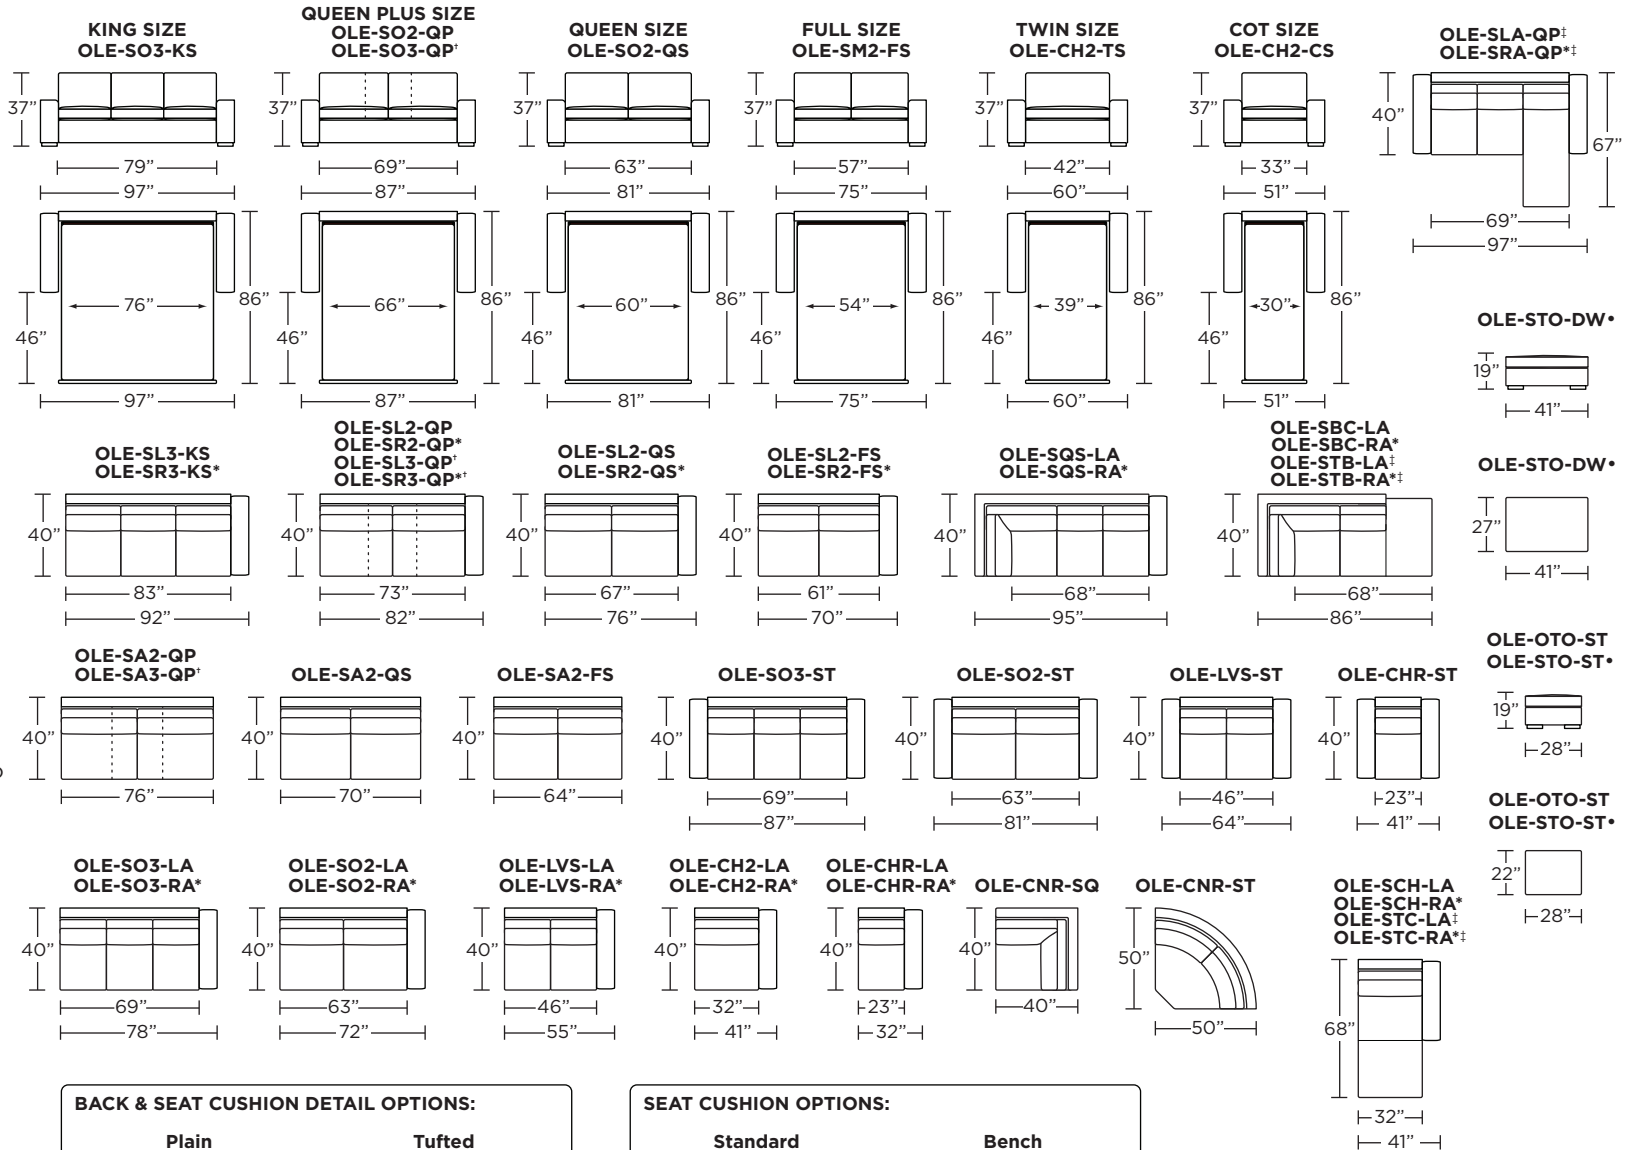

Standard Comfort Sleeper®

Features:

- Featuring the patented Tiffany 24/7™ platform sleep system
- Room to stretch out with true 80 inches of bedroom-length sleeping surface
- Ultimate comfort on five inches of plush, high-density foam mattress
- Under-sofa dust covers keeps dust and dirt from ever touching the mattress
- Zero wall clearance
- Quick-ship delivery
- Double-needle top-stitch
- High-density, high-resiliency foam seat cushions
- Loose back and seat cushions
- Limited lifetime warranty on frame
- 10-year mechanism warranty

Leg height is 2"

Please use actual leather, fabric, Crypton®, Sunbrella® and Ultrasuede® swatches when specifying furniture as the colors shown may vary due to the printing process.

Note: Seat depth includes cushion overhang which may be up to 1"

* Picture shows left arm seated. Please specify left or right arm seated when ordering.

All orders are in seated position.

† Dotted lines for Queen Plus sizes indicates the number of seats.

All dimensions are approximate and subject to change.