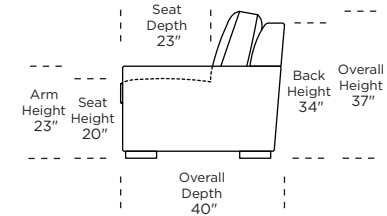

Standard Comfort Sleeper®

Features:

- Featuring the patented Tiffany 24/7™ platform sleep system
- Room to stretch out with true 80 inches of bedroom-length sleeping surface
- Ultimate comfort on five inches of plush, high-density foam mattress
- Under-sofa dust covers keeps dust and dirt from ever touching the mattress
- Zero wall clearance
- Quick-ship delivery
- Double-needle top-stitch
- High-density, high-resiliency foam seat cushions
- Loose back and seat cushions
- Limited lifetime warranty on frame
- 10-year mechanism warranty

Leg height is 2"

Please use actual leather, fabric, Crypton®, Sunbrella® and Ultrasuede® swatches when specifying furniture as the colors shown may vary due to the printing process.

Note: Seat depth includes cushion overhang which may be up to 1"

* Picture shows left arm seated. Please specify left or right arm seated when ordering.

All orders are in seated position.

† Dotted lines for Queen Plus sizes indicates the number of seats.

All dimensions are approximate and subject to change.