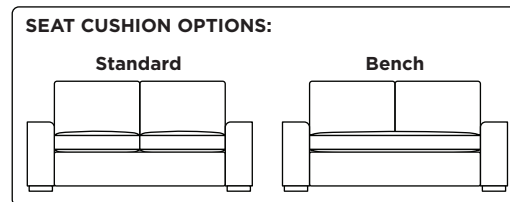

Standard Comfort Sleeper®

Features:

- Featuring the patented Tiffany 24/7™ platform sleep system
- Room to stretch out with true 80 inches of bedroom-length sleeping surface
- Ultimate comfort on five inches of plush, high-density foam mattress
- Under-sofa dust covers keeps dust and dirt from ever touching the mattress
- Zero wall clearance
- Quick-ship delivery
- Double-needle top-stitch
- High-density, high-resiliency foam seat cushions
- Loose back and seat cushions
- Limited lifetime warranty on frame
- 10-year mechanism warranty

Leg height is 2"

Please use actual leather, fabric, Crypton®, Sunbrella® and Ultrasuede® swatches when specifying furniture as the colors shown may vary due to the printing process.

Note: Seat depth includes cushion overhang which may be up to 1"

* Picture shows left arm seated. Please specify left or right arm seated when ordering.

All orders are in seated position.

† Dotted lines for Queen Plus sizes indicates the number of seats.

All dimensions are approximate and subject to change.