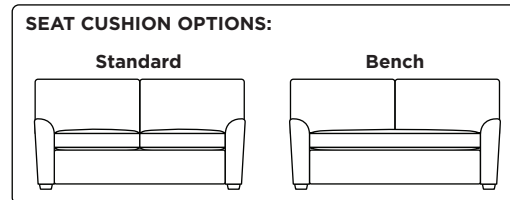

KLEIN

KLI-STO-DW•

KLI-STO-DW•

**KLI-OTO-ST
KLI-STO-ST•**

**KLI-OTO-ST
KLI-STO-ST•**