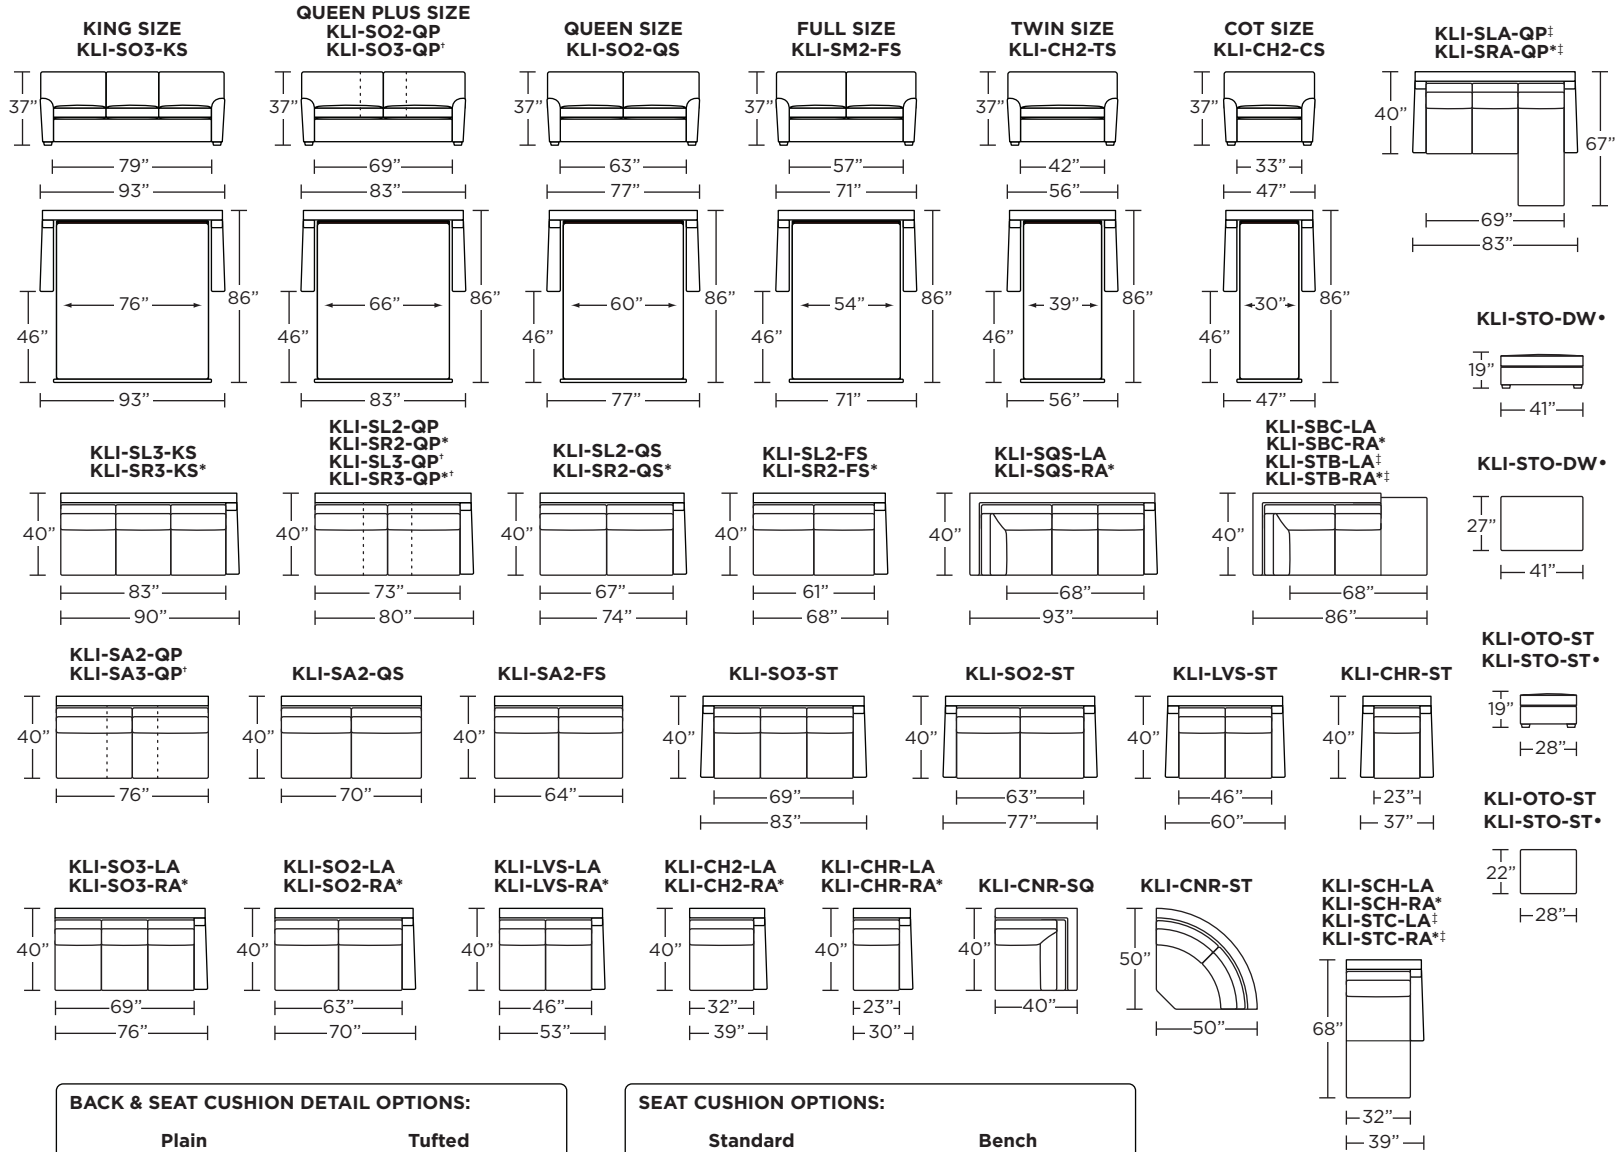

Standard Comfort Sleeper®

Features:

- Featuring the patented Tiffany 24/7™ platform sleep system
- Room to stretch out with true 80 inches of bedroom-length sleeping surface
- Ultimate comfort on five inches of plush, high-density foam mattress
- Under-sofa dust covers keeps dust and dirt from ever touching the mattress
- Zero wall clearance
- Quick-ship delivery
- Double-needle top-stitch
- High-density, high-resiliency foam seat cushions
- Loose back and seat cushions
- Limited lifetime warranty on frame
- 10-year mechanism warranty

Leg height is 2"

Please use actual leather, fabric, Crypton®, Sunbrella® and Ultrasuede® swatches when specifying furniture as the colors shown may vary due to the printing process.

Note: Seat depth includes cushion overhang which may be up to 1"

* Picture shows left arm seated. Please specify left or right arm seated when ordering.

All orders are in seated position.

† Dotted lines for Queen Plus sizes indicates the number of seats.

All dimensions are approximate and subject to change.

‡ Chaise lifts up to reveal hidden storage space. • Storage

KLEIN

KLI-STO-DW•

KLI-STO-DW•

**KLI-OTO-ST
KLI-STO-ST•**

**KLI-OTO-ST
KLI-STO-ST•**