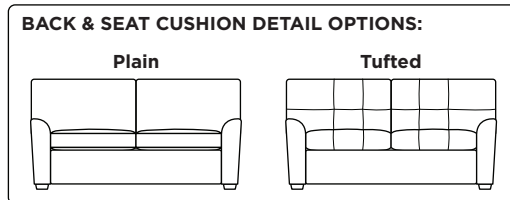

KLEIN

KLI-STO-DW•

KLI-STO-DW•

**KLI-OTO-ST
KLI-STO-ST•**

**KLI-OTO-ST
KLI-STO-ST•**