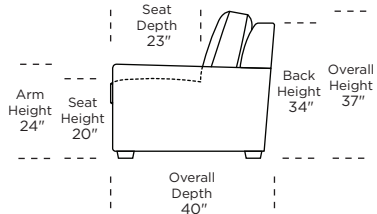

Standard Comfort Sleeper®

Features:

- Featuring the patented Tiffany 24/7™ platform sleep system
- Room to stretch out with true 80 inches of bedroom-length sleeping surface
- Ultimate comfort on five inches of plush, high-density foam mattress
- Under-sofa dust covers keeps dust and dirt from ever touching the mattress
- Zero wall clearance
- Quick-ship delivery
- Double-needle top-stitch
- High-density, high-resiliency foam seat cushions
- Loose back and seat cushions
- Limited lifetime warranty on frame
- 10-year mechanism warranty

Leg height is 2"

Please use actual leather, fabric, Crypton®, Sunbrella® and Ultrasuede® swatches when specifying furniture as the colors shown may vary due to the printing process.

Note: Seat depth includes cushion overhang which may be up to 1"

* Picture shows left arm seated. Please specify left or right arm seated when ordering.

All orders are in seated position.

† Dotted lines for Queen Plus sizes indicates the number of seats.

All dimensions are approximate and subject to change.