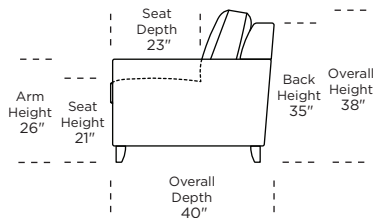

**Standard Comfort Sleeper®**

**Features:**

- Featuring the patented Tiffany 24/7™ platform sleep system
- Room to stretch out with true 80 inches of bedroom-length sleeping surface
- Ultimate comfort on four inches of plush, high-density foam mattress
- Under-sofa dust covers keeps dust and dirt from ever touching the mattress
- Zero wall clearance
- Quick-ship delivery
- Single-needle top-stitch
- High-density, high-resiliency foam seat cushions
- Loose back and seat cushions
- Limited lifetime warranty on frame
- 10-year mechanism warranty

**Leg height is 4"**

Please use actual leather, fabric, Crypton®, Sunbrella® and Ultrasuede® swatches when specifying furniture as the colors shown may vary due to the printing process.

**Note:** Seat depth includes cushion overhang which may be up to 1"

\* Picture shows left arm seated. Please specify left or right arm seated when ordering.

All orders are in seated position.

† Dotted lines for Queen Plus sizes indicates the number of seats.

All dimensions are approximate and subject to change.