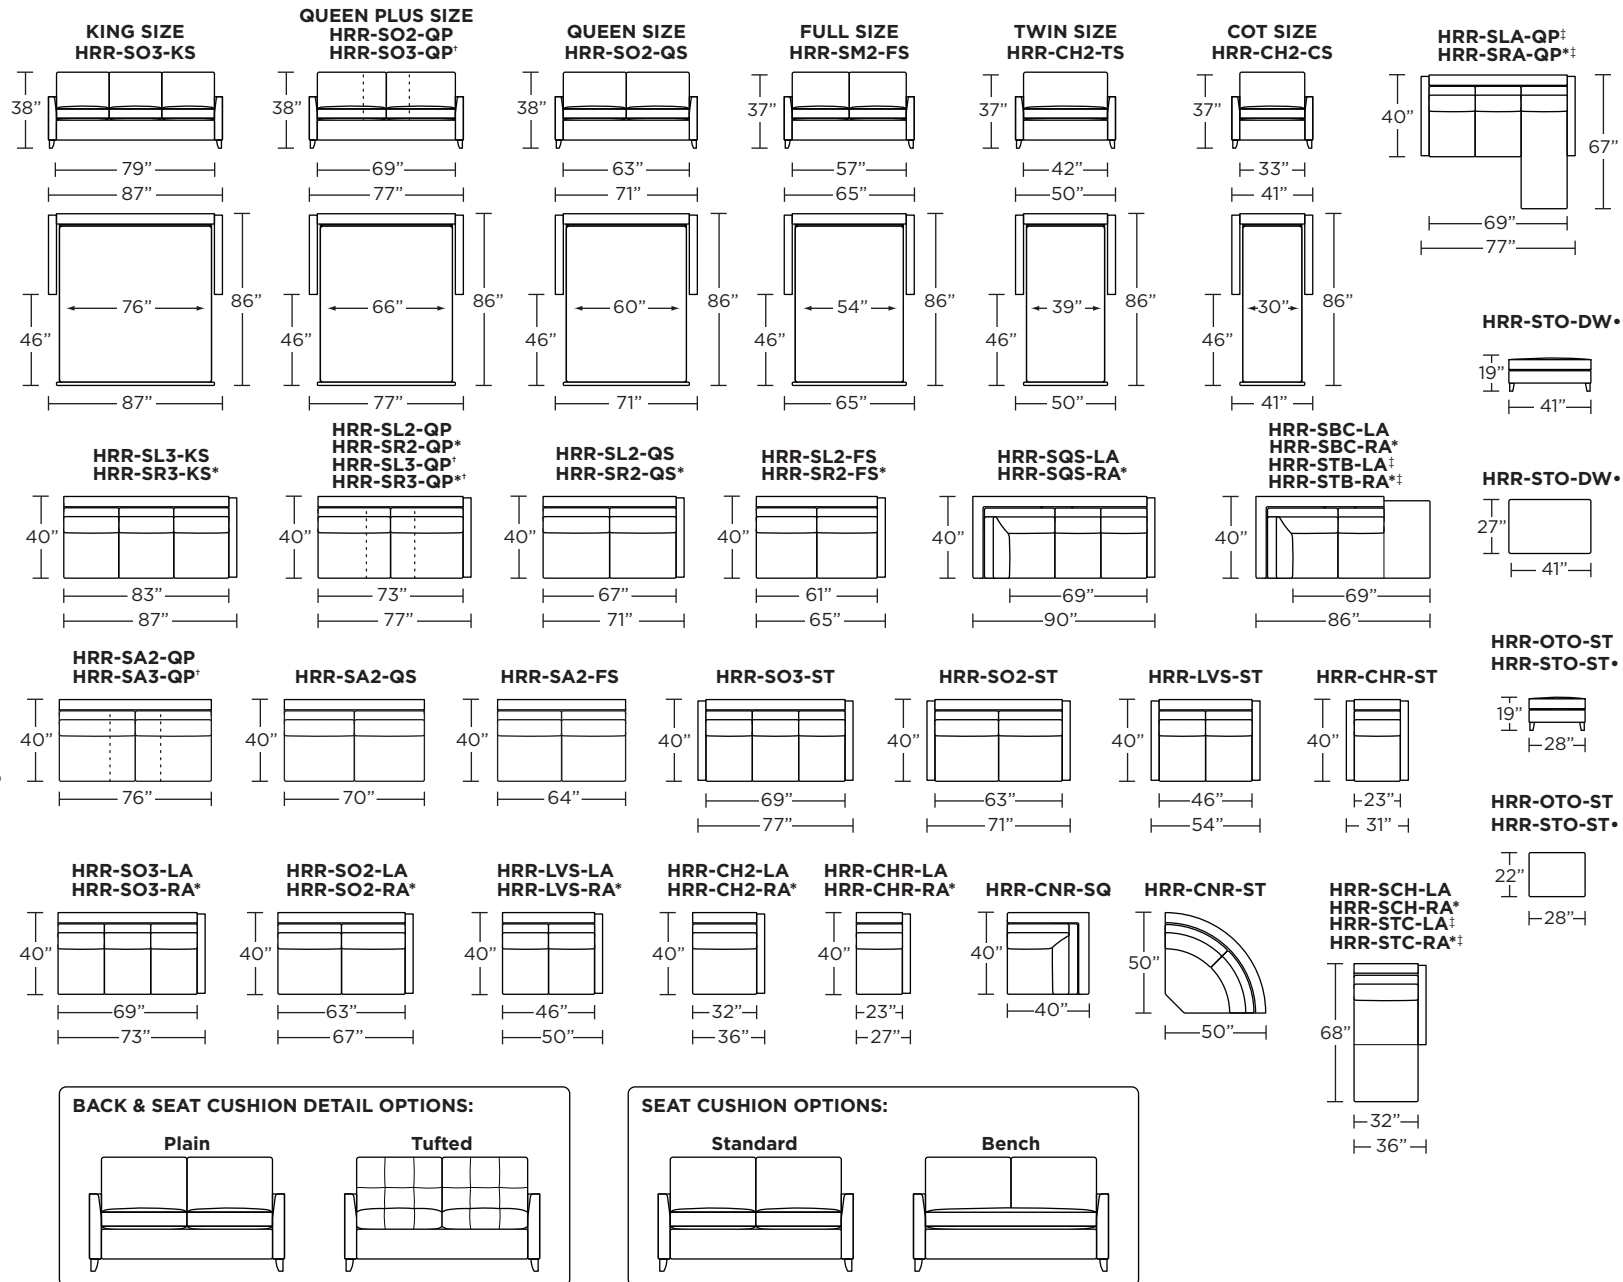

**Standard Comfort Sleeper®**

**Features:**

- Featuring the patented Tiffany 24/7™ platform sleep system
- Room to stretch out with true 80 inches of bedroom-length sleeping surface
- Ultimate comfort on four inches of plush, high-density foam mattress
- Under-sofa dust covers keeps dust and dirt from ever touching the mattress
- Zero wall clearance
- Quick-ship delivery
- Single-needle top-stitch
- High-density, high-resiliency foam seat cushions
- Loose back and seat cushions
- Limited lifetime warranty on frame
- 10-year mechanism warranty

**Leg height is 4"**

Please use actual leather, fabric, Crypton®, Sunbrella® and Ultrasuede® swatches when specifying furniture as the colors shown may vary due to the printing process.

**Note:** Seat depth includes cushion overhang which may be up to 1"

\* Picture shows left arm seated. Please specify left or right arm seated when ordering.

All orders are in seated position.

† Dotted lines for Queen Plus sizes indicates the number of seats.

All dimensions are approximate and subject to change.