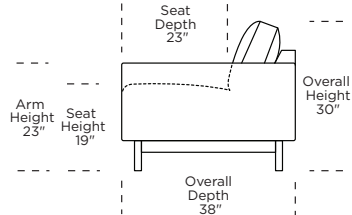

Note: Dotted line indicates seam on leather, Ultrasuede® and up the roll fabrics. Seams are eliminated with railroaded fabrics.

ESTERO

V10.27.21

Scale: 1/8 inch = 1 foot
All dimensions are approximate and subject to change.
Specify components from the sitting position.