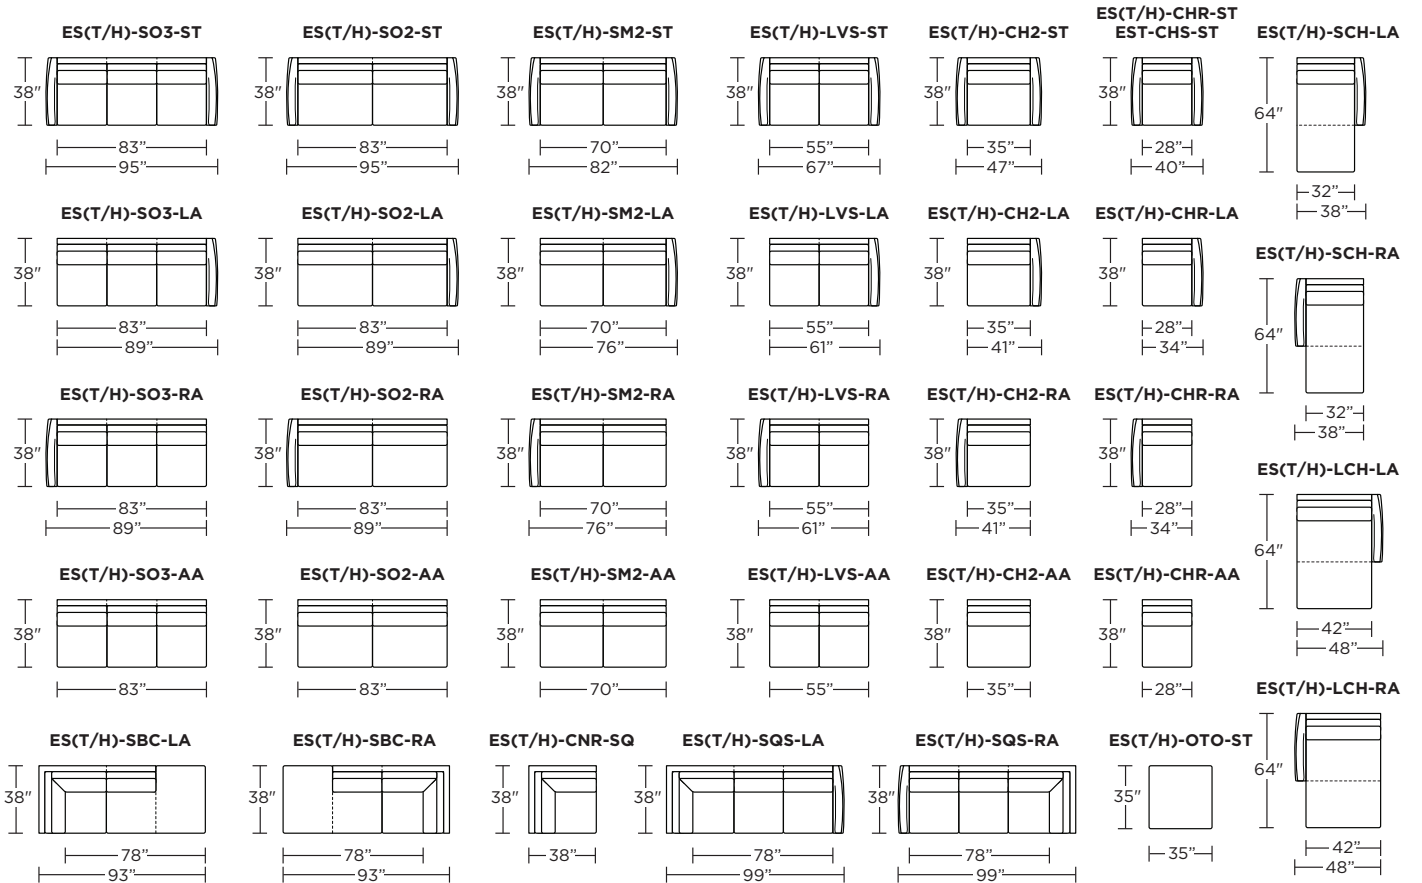

Note: Dotted line indicates seam on leather, Ultrasuede® and up the roll fabrics. Seams are eliminated with railroaded fabrics.

ESTERO

V10.27.21

Scale: 1/8 inch = 1 foot
All dimensions are approximate and subject to change.
Specify components from the sitting position.