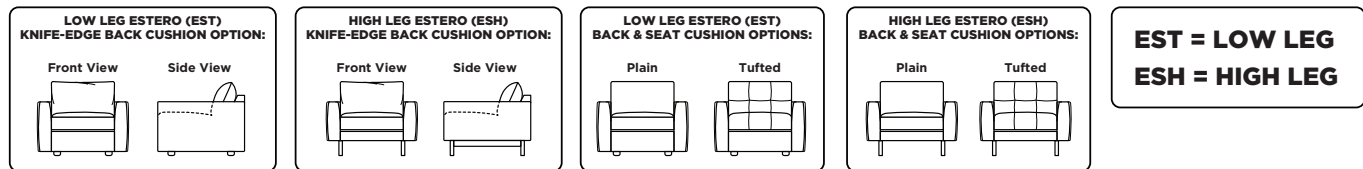

Please use actual leather, fabric, Crypton®, Sunbrella® and Ultrasuede® swatches when specifying furniture as the colors shown may vary due to the printing process.

Estero Low Leg (EST):

Estero High Leg (ESH):

Note: Dotted line indicates seam on leather, Ultrasuede® and up the roll fabrics. Seams are eliminated with railroaded fabrics.

ESTERO

V10.27.21

Scale: 1/8 inch = 1 foot
All dimensions are approximate and subject to change.
Specify components from the sitting position.